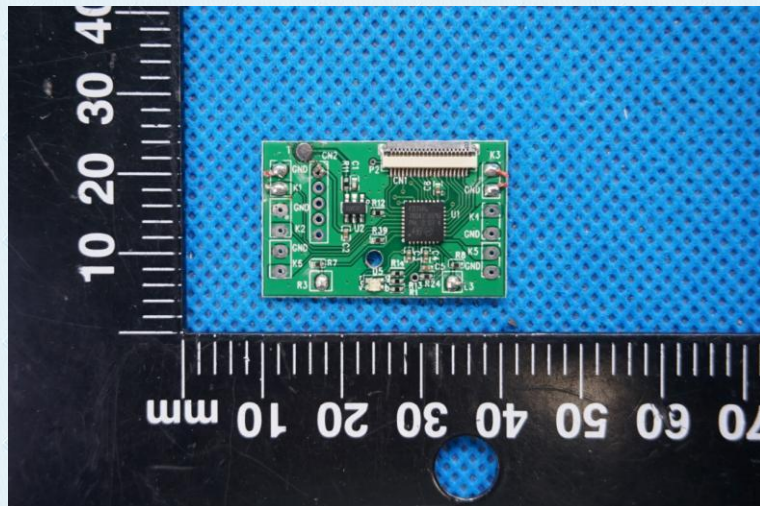

Product Name: PS4 SPIKE CONTROLLER

Test Model No.: SPIKE

EUT Constructional Details

Internal Photo

-----End-----