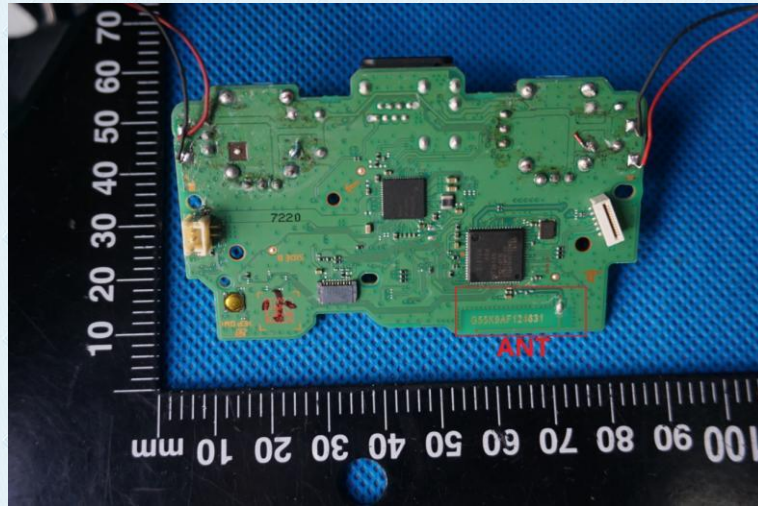

Product Name: PS4 SPIKE CONTROLLER

Test Model No.: SPIKE

EUT Constructional Details

Internal Photo

-----End-----