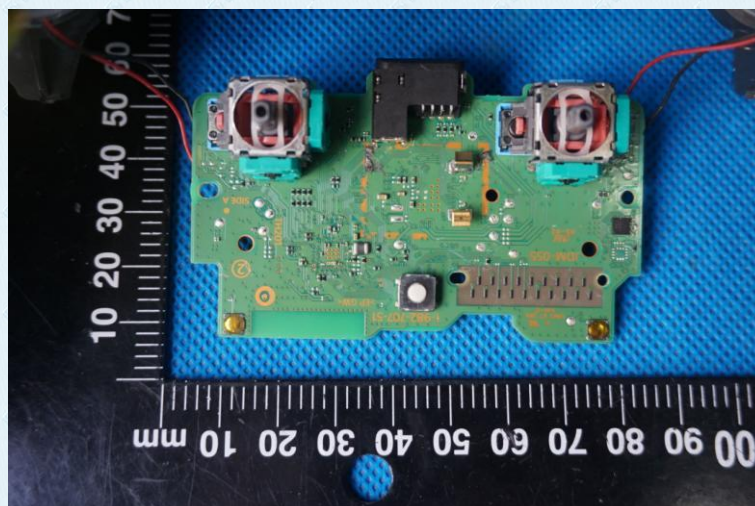

Product Name: PS4 SPIKE CONTROLLER

Test Model No.: SPIKE

EUT Constructional Details

Internal Photo

-----End-----