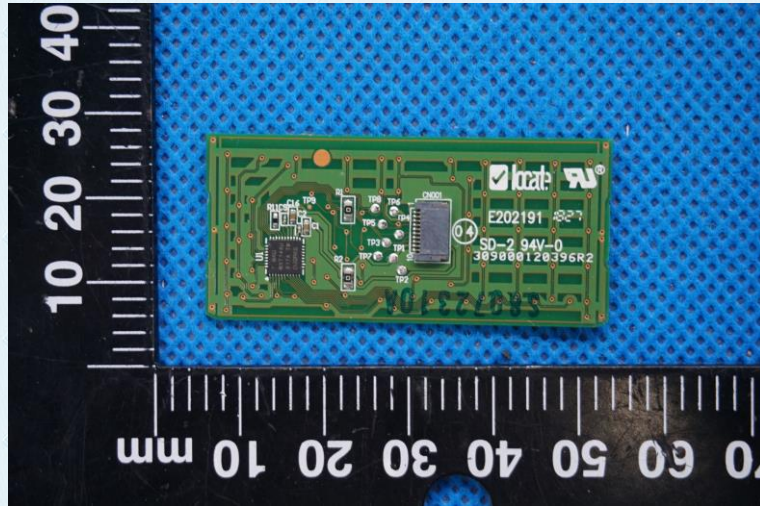

Product Name: PS4 SPIKE CONTROLLER

Test Model No.: SPIKE

EUT Constructional Details

Internal Photo

-----End-----