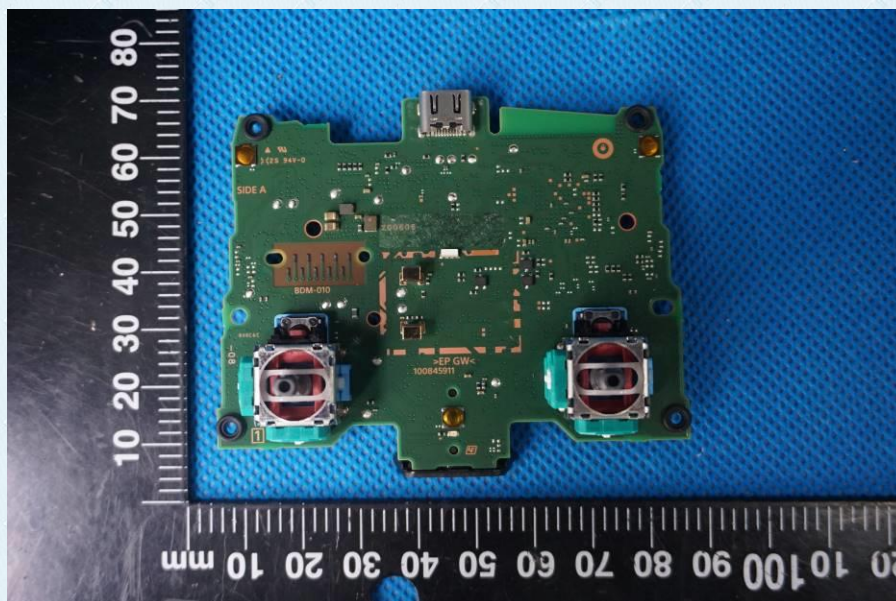

Product Name: PS5 RIVAL CONTROLLER

Test Model No.: RIVAL

EUT Constructional Details

Internal Photo

-----End-----