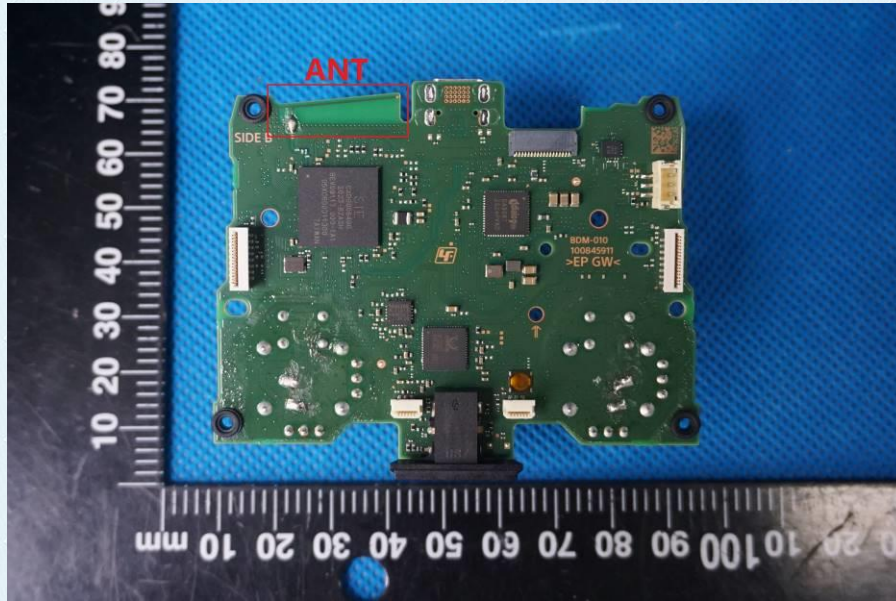

Product Name: PS5 RIVAL CONTROLLER

Test Model No.: RIVAL

EUT Constructional Details

Internal Photo

-----End-----