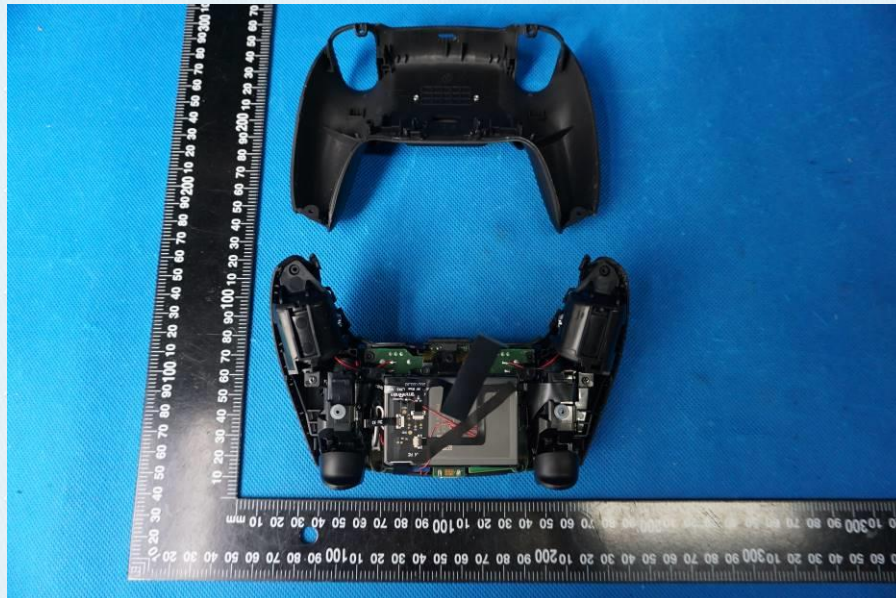

Product Name: PS5 RIVAL CONTROLLER

Test Model No.: RIVAL

EUT Constructional Details

Internal Photo

-----End-----