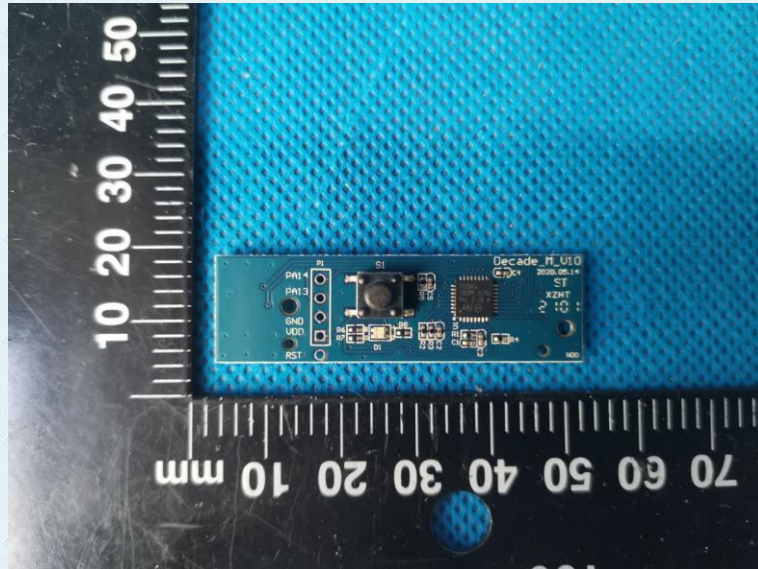

Product Name: PS4 HYPER CONTROLLER

Test Model No.: HYPER

EUT Constructional Details

Internal Photo

-----End-----