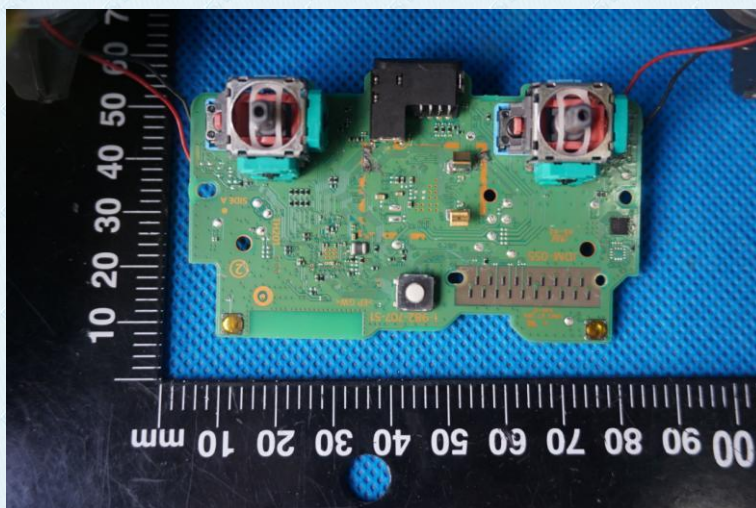

Product Name: PS4 HYPER CONTROLLER

Test Model No.: HYPER

EUT Constructional Details

Internal Photo

-----End-----