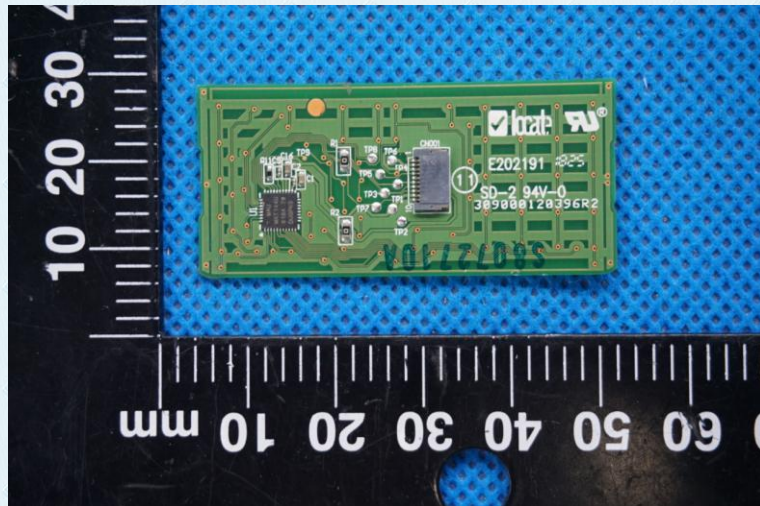

Product Name: PS4 HYPER CONTROLLER

Test Model No.: HYPER

EUT Constructional Details

Internal Photo

-----End-----