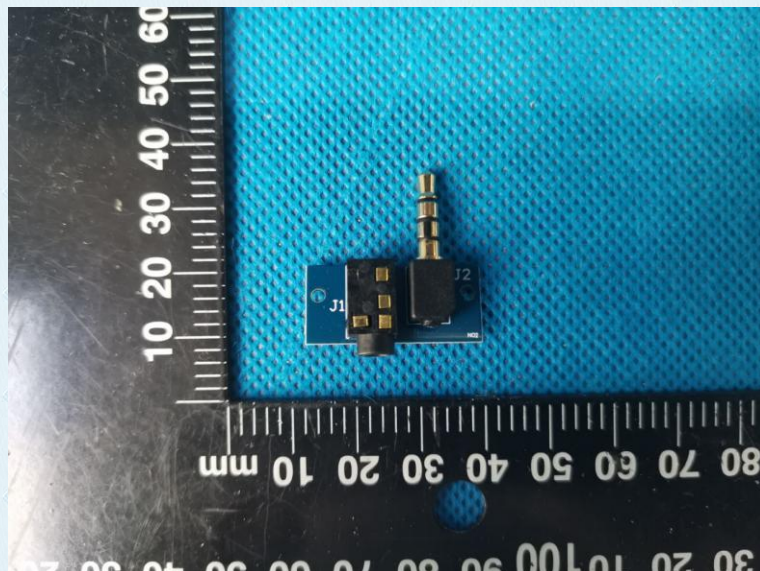

Product Name: PS4 HYPER CONTROLLER

Test Model No.: HYPER

EUT Constructional Details

Internal Photo

-----End-----