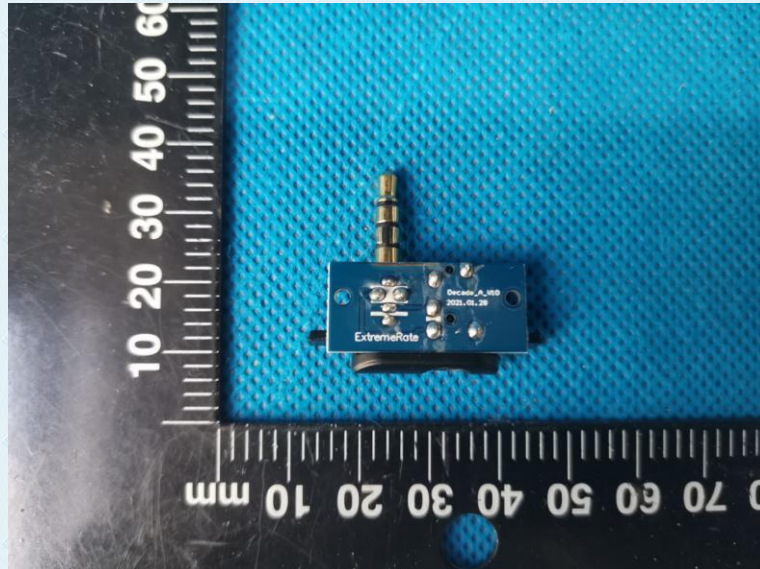

Product Name: PS4 HYPER CONTROLLER

Test Model No.: HYPER

EUT Constructional Details

Internal Photo

-----End-----