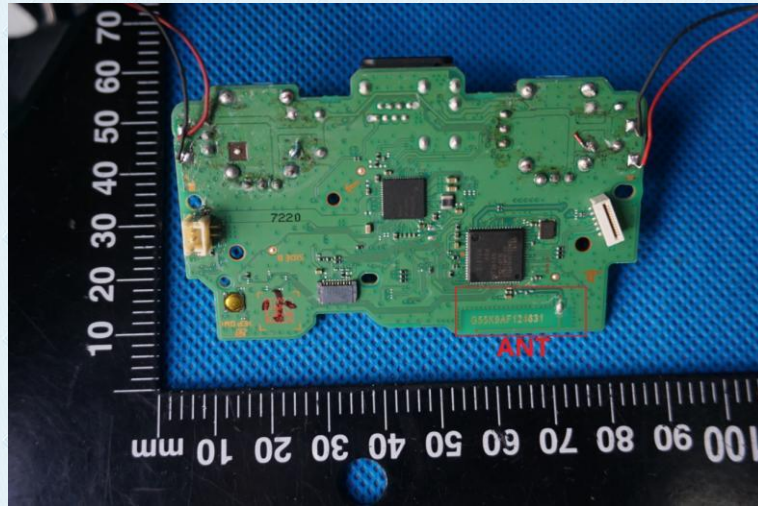

Product Name: PS4 HYPER CONTROLLER

Test Model No.: HYPER

EUT Constructional Details

Internal Photo

-----End-----