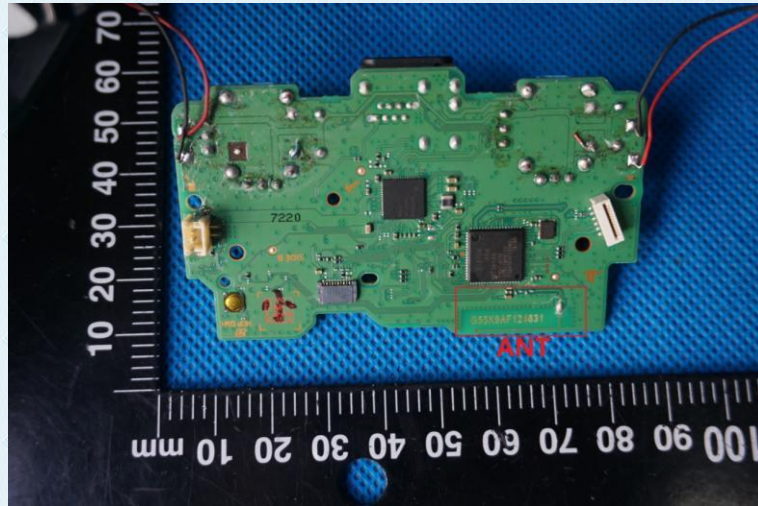

Product Name: PS4 EDGE CONTROLLER

Test Model No.: EDGE

EUT Constructional Details

Internal Photo

-----End-----