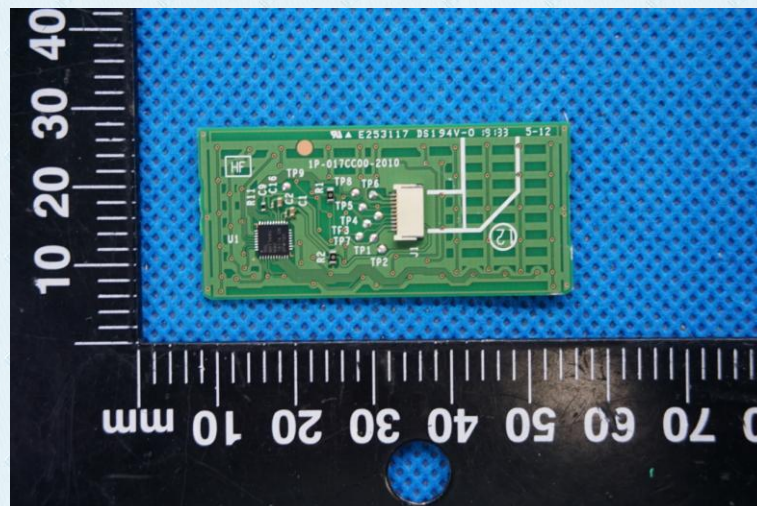

Product Name: PS4 EDGE CONTROLLER

Test Model No.: EDGE

EUT Constructional Details

Internal Photo

-----End-----