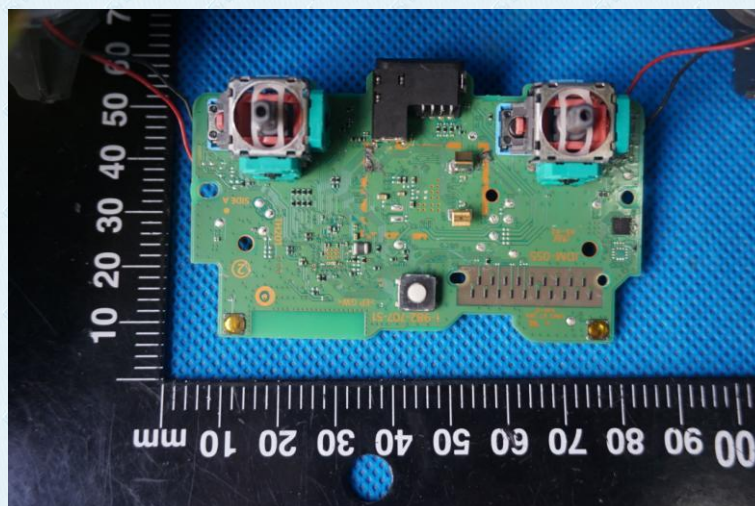

Product Name: PS4 EDGE CONTROLLER

Test Model No.: EDGE

EUT Constructional Details

Internal Photo

-----End-----