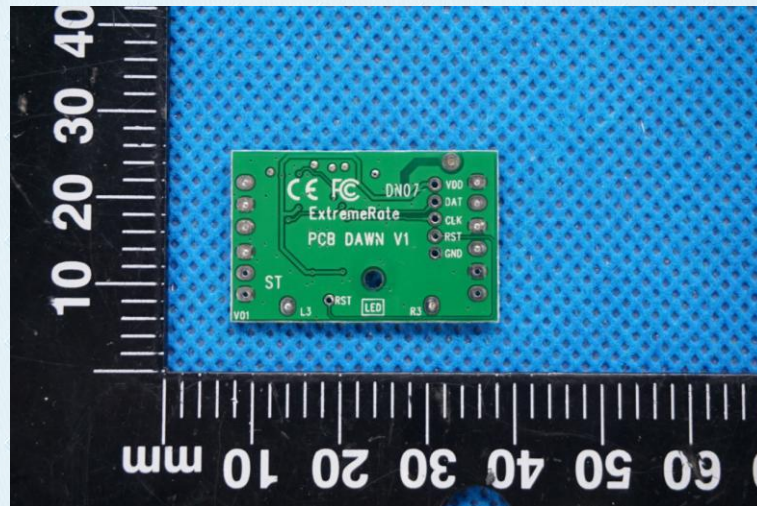

Product Name: PS4 EDGE CONTROLLER

Test Model No.: EDGE

EUT Constructional Details

Internal Photo

-----End-----