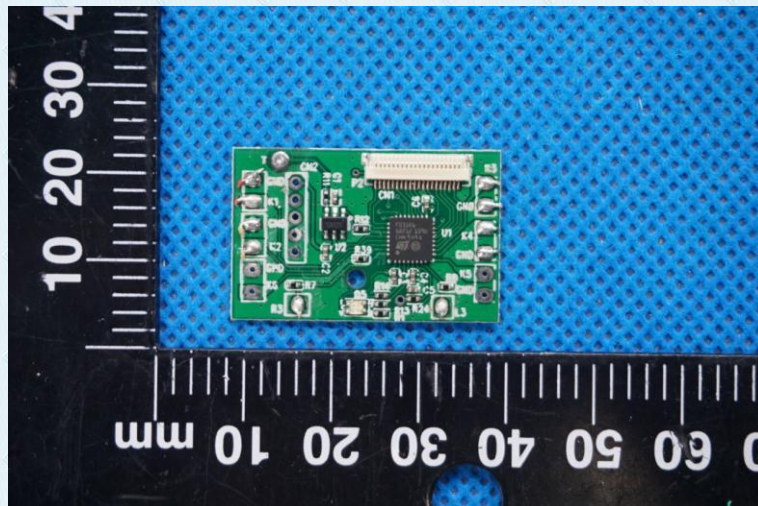

Product Name: PS4 EDGE CONTROLLER

Test Model No.: EDGE

EUT Constructional Details

Internal Photo

-----End-----