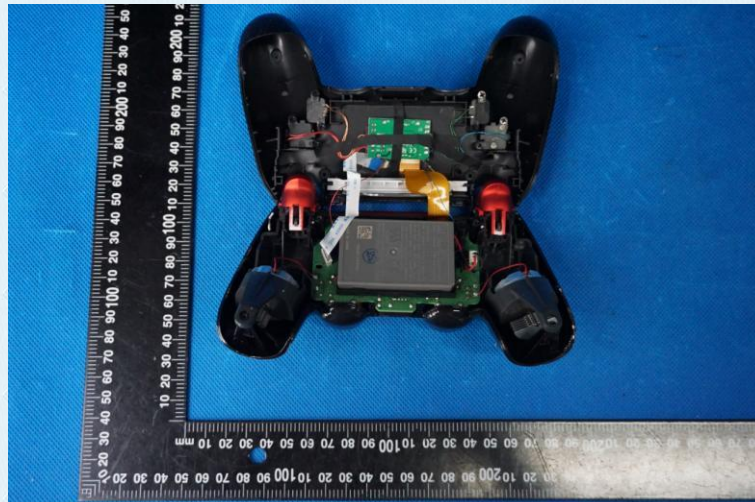

Product Name: PS4 EDGE CONTROLLER

Test Model No.: EDGE

EUT Constructional Details

Internal Photo

-----End-----