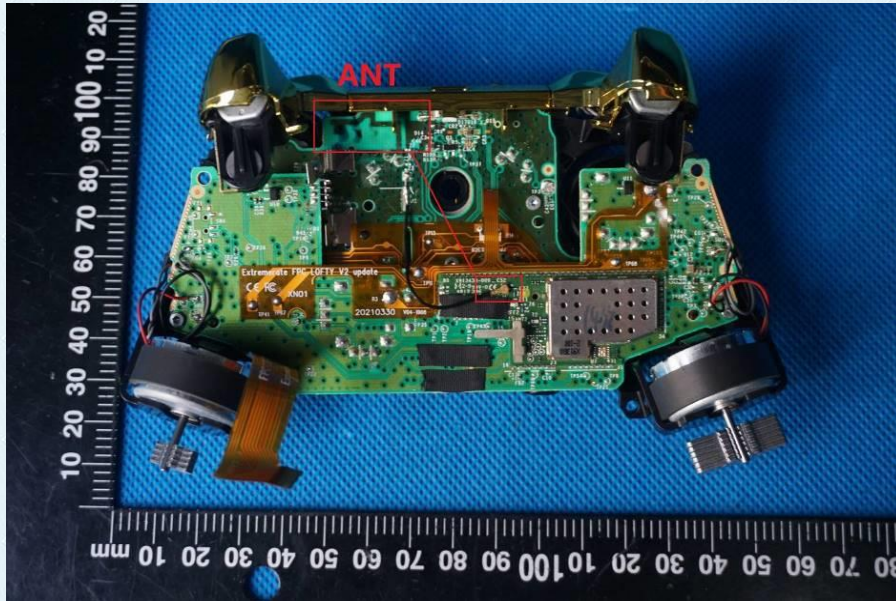

Product Name: XBOX BLADE CONTROLLER

Test Model No.: BLADE

EUT Constructional Details

Internal Photo

-----End-----