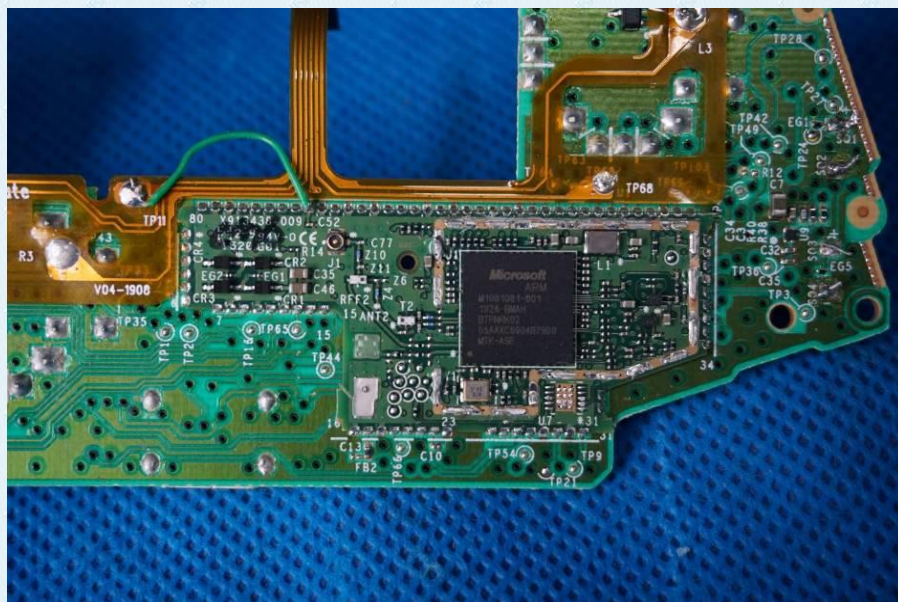

Product Name: XBOX BLADE CONTROLLER

Test Model No.: BLADE

EUT Constructional Details

Internal Photo

-----End-----