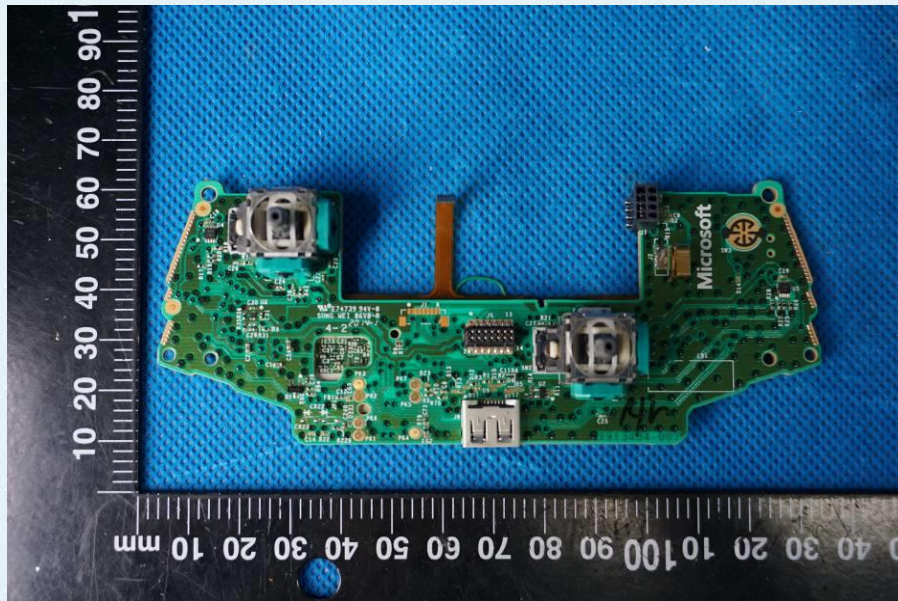

Product Name: XBOX BLADE CONTROLLER

Test Model No.: BLADE

EUT Constructional Details

Internal Photo

-----End-----