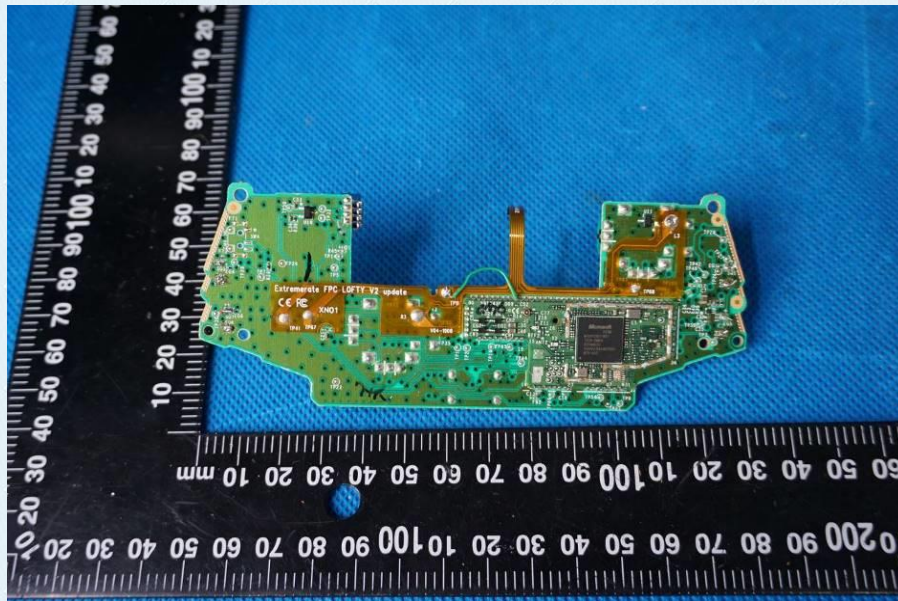

Product Name: XBOX BLADE CONTROLLER

Test Model No.: BLADE

EUT Constructional Details

Internal Photo

-----End-----