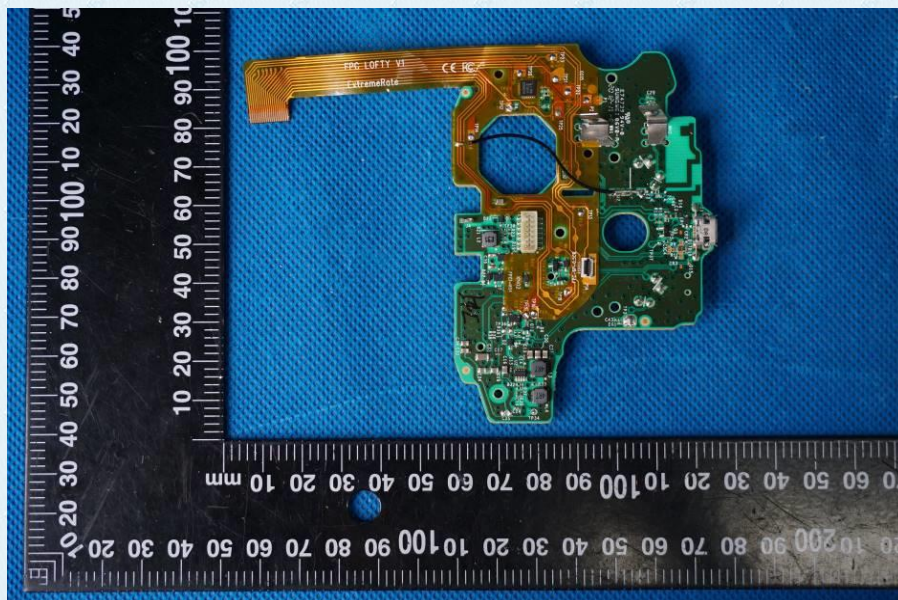

Product Name: XBOX BLADE CONTROLLER

Test Model No.: BLADE

EUT Constructional Details

Internal Photo

-----End-----