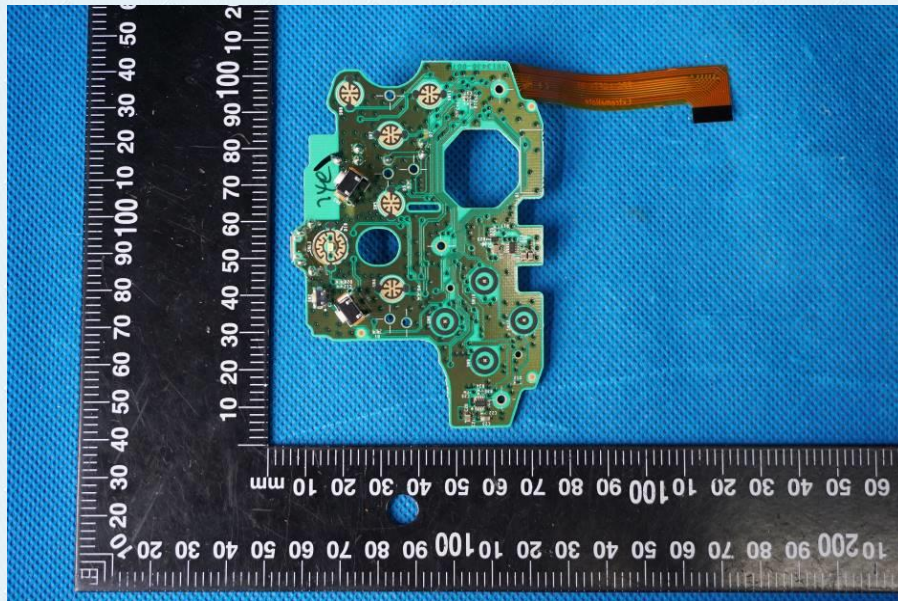

Product Name: XBOX BLADE CONTROLLER

Test Model No.: BLADE

EUT Constructional Details

Internal Photo

-----End-----