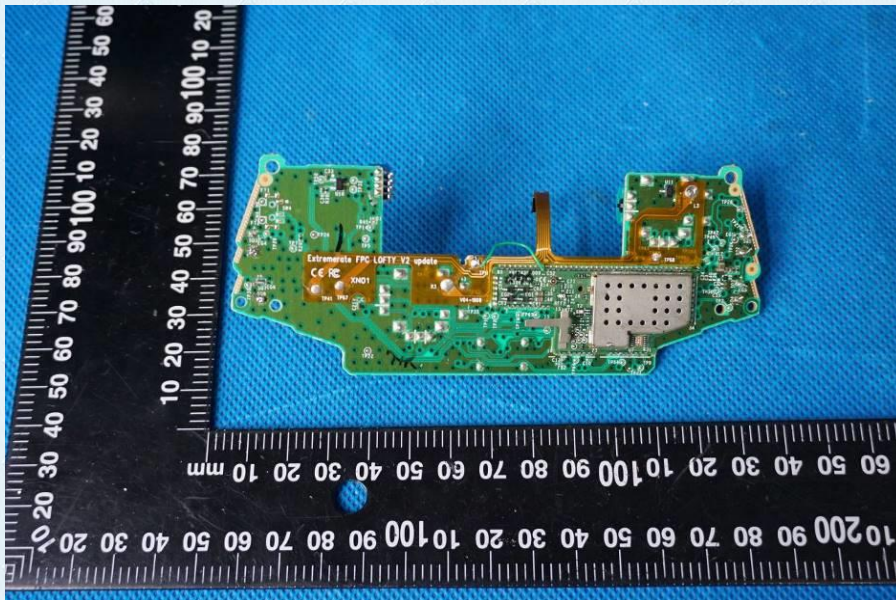

Product Name: XBOX BLADE CONTROLLER

Test Model No.: BLADE

EUT Constructional Details

Internal Photo

-----End-----