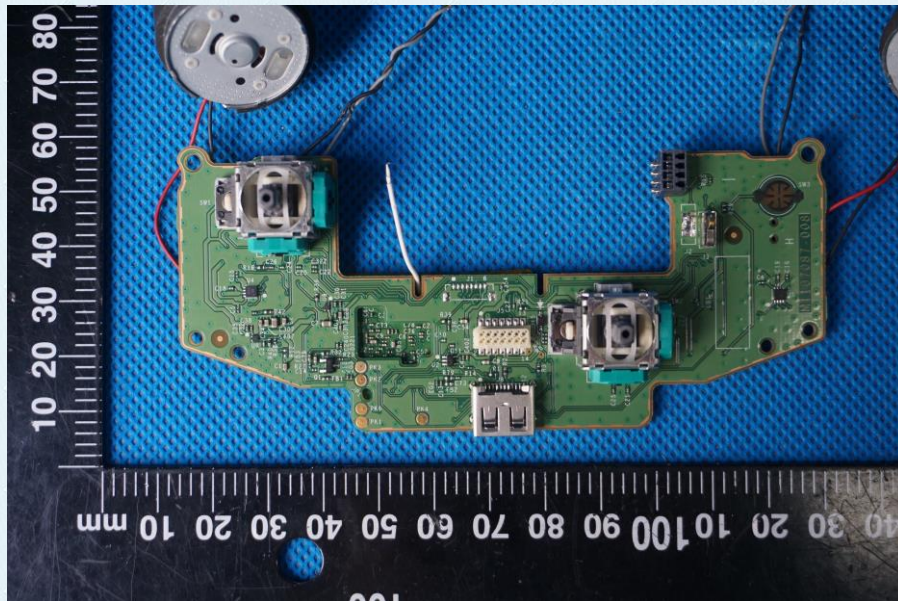

Product Name: XBOX ADVANCE CONTROLLER

Test Model No.: ADVANCE

EUT Constructional Details

Internal Photo

-----End-----