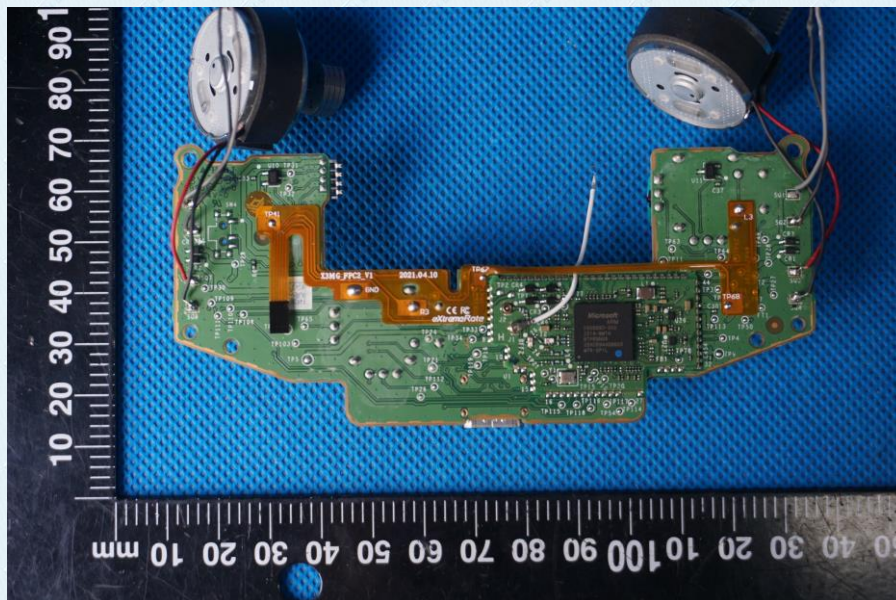

Product Name: XBOX ADVANCE CONTROLLER

Test Model No.: ADVANCE

EUT Constructional Details

Internal Photo

-----End-----