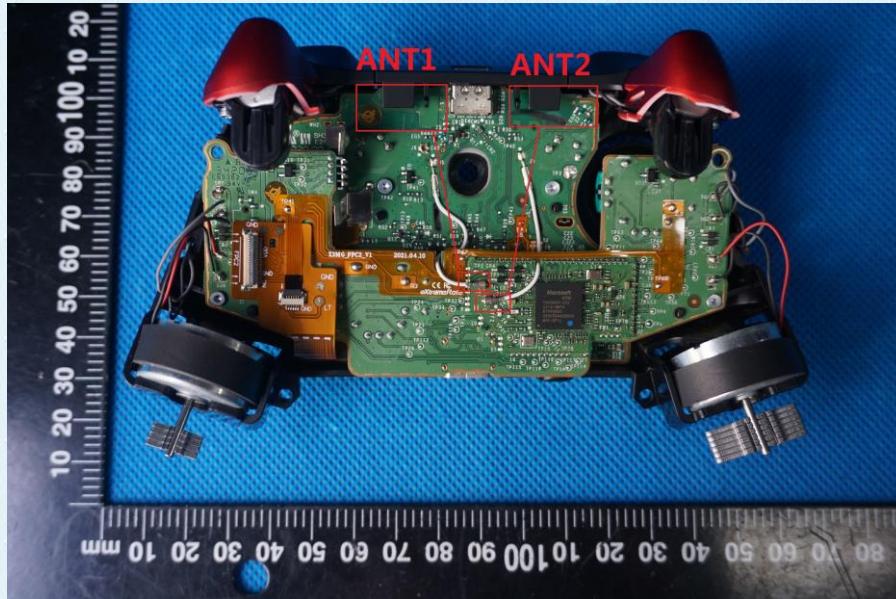

Product Name: XBOX ADVANCE CONTROLLER

Test Model No.: ADVANCE

EUT Constructional Details

Internal Photo

-----End-----