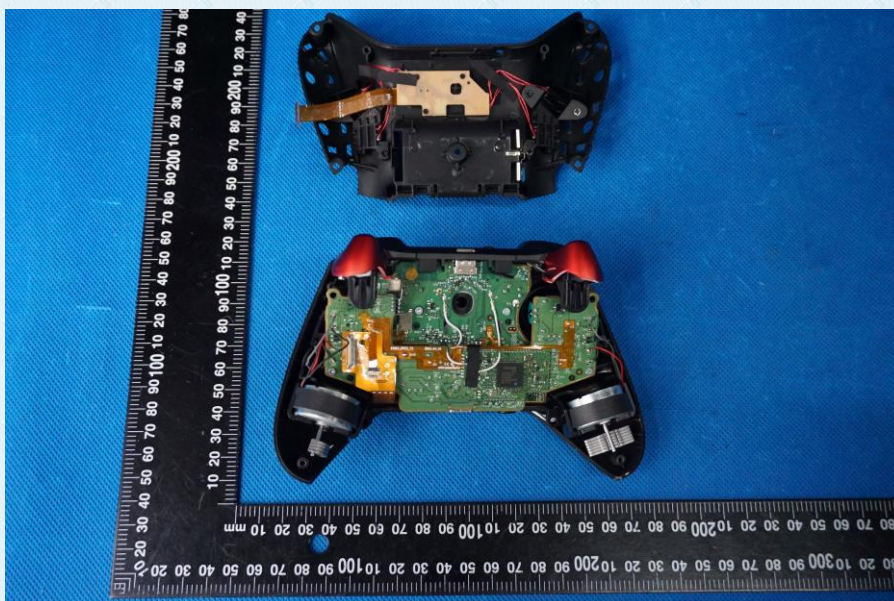

Product Name: XBOX ADVANCE CONTROLLER

Test Model No.: ADVANCE

EUT Constructional Details

Internal Photo

-----End-----