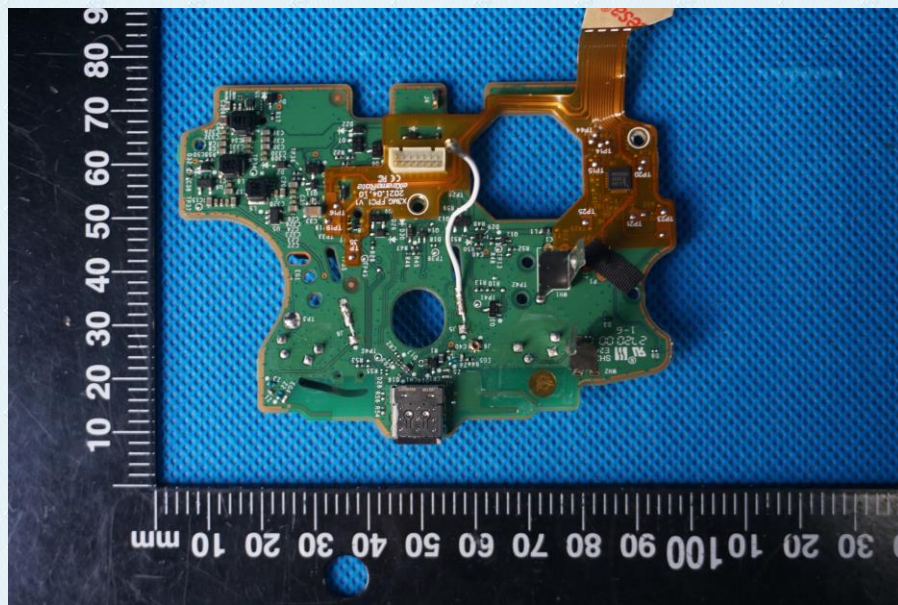

Product Name: XBOX ADVANCE CONTROLLER

Test Model No.: ADVANCE

EUT Constructional Details

Internal Photo

-----End-----