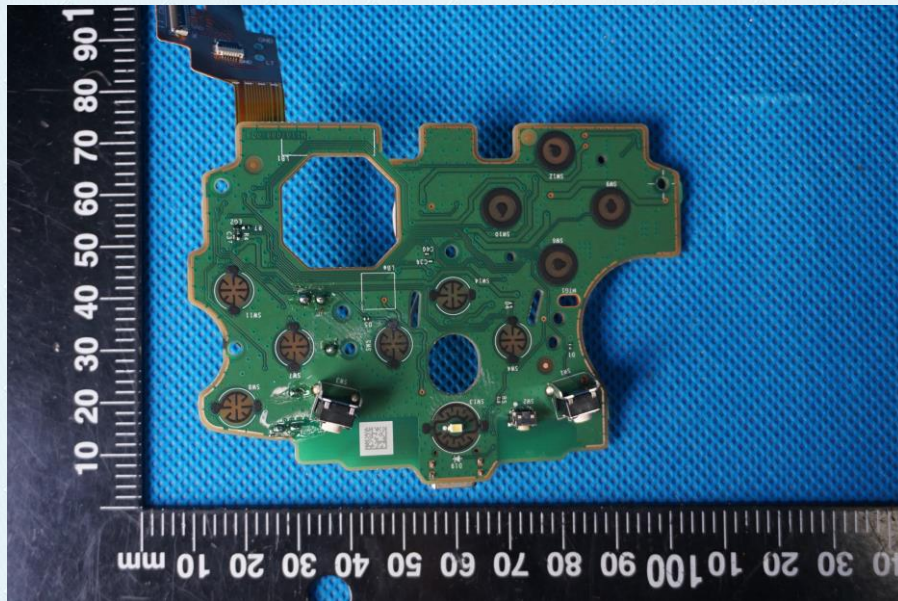

Product Name: XBOX ADVANCE CONTROLLER

Test Model No.: ADVANCE

EUT Constructional Details

Internal Photo

-----End-----