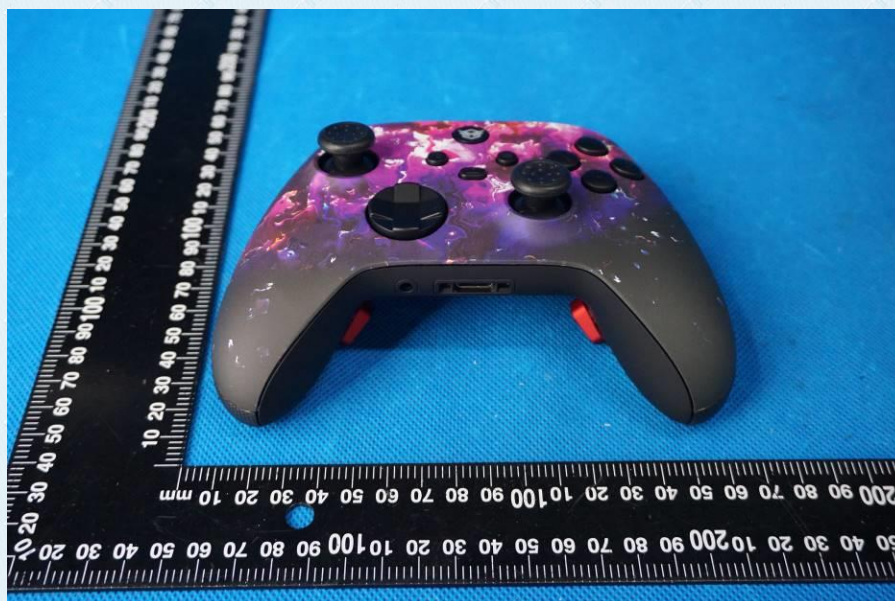

Product Name: XBOX ADVANCE CONTROLLER

Test Model No.: ADVANCE

EUT Constructional Details

External Photo

-----End-----