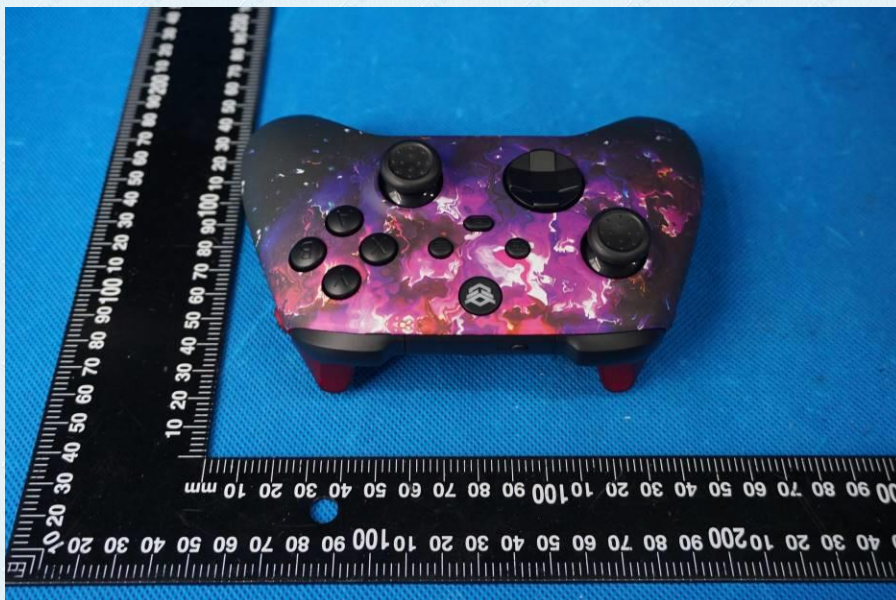

Product Name: XBOX ADVANCE CONTROLLER

Test Model No.: ADVANCE

EUT Constructional Details

External Photo

-----End-----