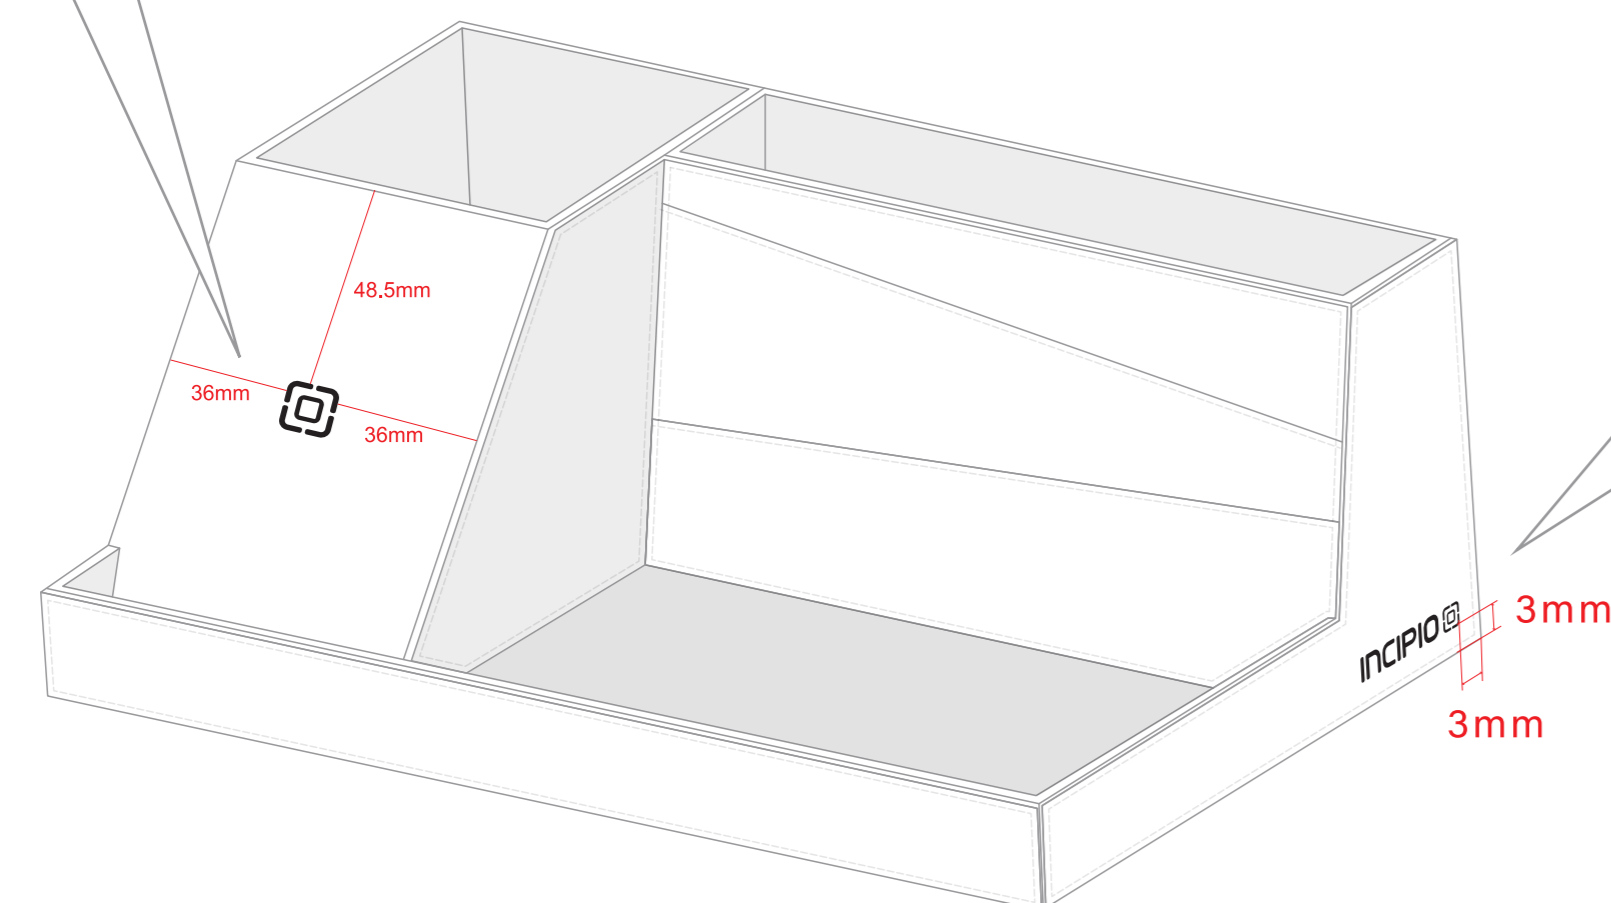

**SAMPLE COMMENTS**

DATE	DESIGN SAMPLE #	NOTES
3/08/23	1	N/A - NO EDITS

**3/4 VIEW**

**LOGO ARTWORK**

LOGO IS DEBOSSED (STAMPED) AND SHOULD BE CENTERED ON CHARGING AREA

**B** SEE ABOVE INFO FOR COLOR DIRECTION

**LOGO ARTWORK**

LOGO IS DEBOSSED (STAMPED)

**B** SEE ABOVE INFO FOR COLOR DIRECTION

**BASE/BOTTOM VIEW**

**CERTIFICATION ARTWORK**

**B** SEE ABOVE INFO FOR COLOR DIRECTION