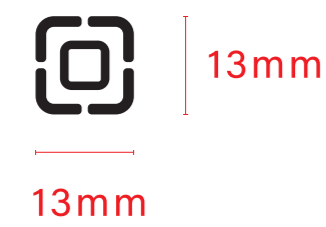

3/4 VIEW

LOGO ARTWORK

LOGO IS DEBOSSED (STAMPED) AND SHOULD BE CENTERED ON CHARGING AREA

B SEE ABOVE INFO FOR COLOR DIRECTION