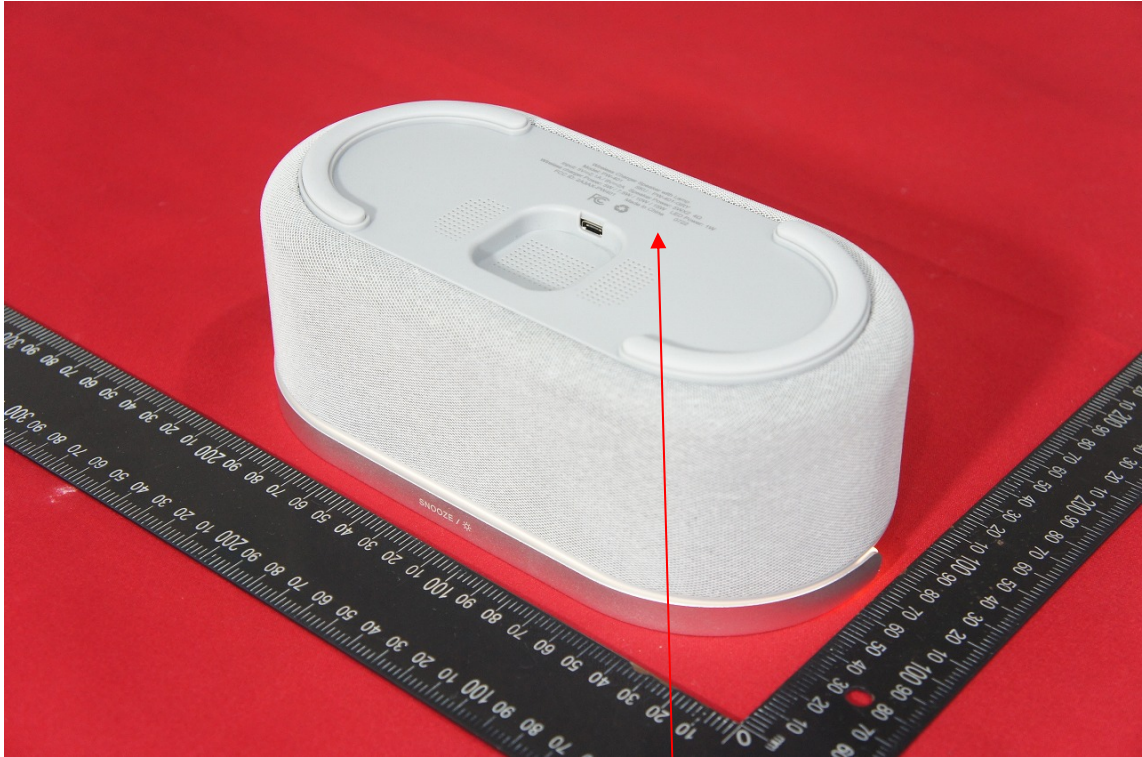

# Label Location

Model: PW-401: PW-401-GRY

## INCIPIO

Wireless Charger Speaker with Lamp

Model: PW-401    SKU : PW-401-GRY

Input: 5V $\Rightarrow$ 2.1A / 9V $\Rightarrow$ 2A    Speaker Power: 5WX2 4 $\Omega$

Wireless charger Power: 5W / 7.5W / 10W / 15W    LED Power: 1W