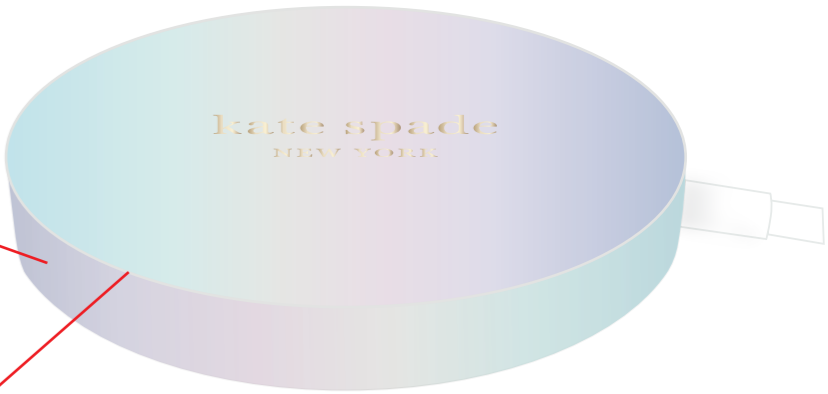

TOP FILM

LOGO CENTERED E/W AND N/S

ARTWORK COLORS

N/A

FOILS

MIRRORED IRIDESCENT FOIL
*SAME AS COMPACT MIRROR

REFERENCE IMAGE : IRRIDESCENT MIRROR

SIDE VIEW

CENTERED

BOTTOM VIEW

CORD COLOR

WHITE

BOTTOM ARTWORK COLOR

MIRRORED IRIDESCENT FOIL

SIDE ARTWORK COLORS

MIRRORED IRIDESCENT FOIL

RIM COLOR

MIRRORED IRIDESCENT FOIL

MOCK UP REFERENCE

LOGO ARTWORK

GOLD FOIL
KURZ LUXER 233

COMPLIANCE ARTWORK

Date	REV #	DEV #	Updates
7/12/21	R1	D1	X
9/27/21	R1	D2	1. LOGO COLOR & PLACEMENT UPDATED 2. SIDE VIEW COLOR UPDATED TO MATCH TOP
11/11/21	R2	D2	ADDED SKU AND UPDATED COMPLIANCE SYMBOLS AND COO TO KSNY FONT
11/22/21	R3	D2	UPDATED COMPLIANCE INFO