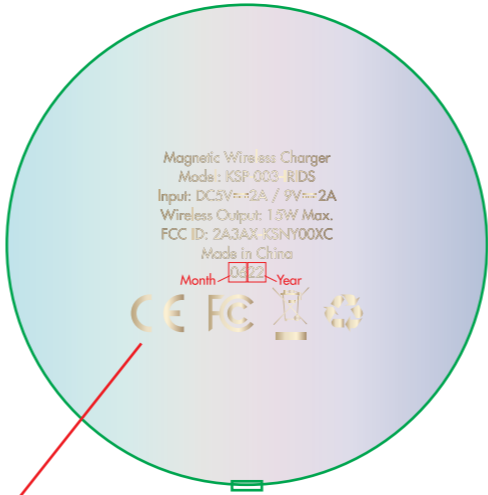

TOP FILM

LOGO CENTERED E/W AND N/S

ARTWORK COLORS

N/A

FOILS

MIRRORED IRIDESCENT FOIL
*SAME AS COMPACT MIRROR

REFERENCE IMAGE : IRRIDESCENT MIRROR

SIDE VIEW

CENTERED

BOTTOM VIEW

CORD COLOR

WHITE

BOTTOM ARTWORK COLOR

MIRRORED IRIDESCENT FOIL

SIDE ARTWORK COLORS

MIRRORED IRIDESCENT FOIL