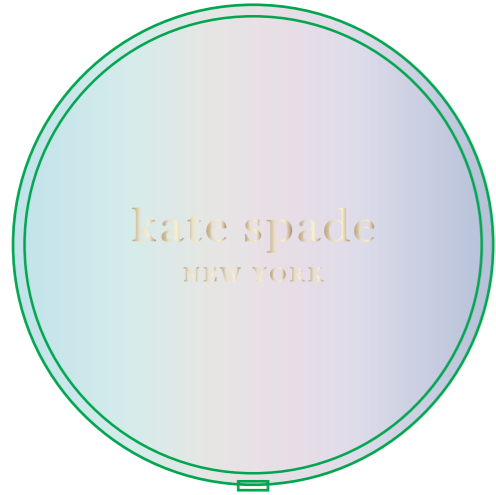

TOP FILM

LOGO CENTERED E/W AND N/S

ARTWORK COLORS

N/A

FOILS

MIRRORED IRIDESCENT FOIL
*SAME AS COMPACT MIRROR

REFERENCE IMAGE : IRRIDESCENT MIRROR

SIDE VIEW

CENTERED

BOTTOM VIEW

CORD COLOR

WHITE

BOTTOM ARTWORK COLOR

MIRRORED IRIDESCENT FOIL

SIDE ARTWORK COLORS

MIRRORED IRIDESCENT FOIL

RIM COLOR

MIRRORED IRIDESCENT FOIL

MOCK UP REFERENCE

LOGO ARTWORK

GOLD FOIL
KURZ LUXER 233

COMPLIANCE ARTWORK

Date	REV #	DEV #	Updates
7/12/21	R1	D1	X
9/27/21	R1	D2	1. LOGO COLOR & PLACEMENT UPDATED 2. SIDE VIEW COLOR UPDATED TO MATCH TOP
11/11/21	R2	D2	ADDED SKU AND UPDATED COMPLIANCE SYMBOLS AND COO TO KSNY FONT
11/22/21	R3	D2	UPDATED COMPLIANCE INFO