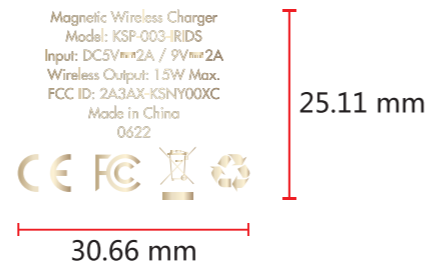

TOP FILM

LOGO CENTERED E/W AND N/S

ARTWORK COLORS

N/A

FOILS

MIRRORED IRIDESCENT FOIL
*SAME AS COMPACT MIRROR

REFERENCE IMAGE : IRRIDESCENT MIRROR

SIDE VIEW

CENTERED

BOTTOM VIEW

CORD COLOR

WHITE

BOTTOM ARTWORK COLOR

MIRRORED IRIDESCENT FOIL

SIDE ARTWORK COLORS

MIRRORED IRIDESCENT FOIL

RIM COLOR

MIRRORED IRIDESCENT FOIL

MOCK UP REFERENCE

LOGO ARTWORK

GOLD FOIL
KURZ LUXER 233

COMPLIANCE ARTWORK

Date	REV #	DEV #	Updates
7/12/21	R1	D1	X
9/27/21	R1	D2	1. LOGO COLOR & PLACEMENT UPDATED 2. SIDE VIEW COLOR UPDATED TO MATCH TOP
11/11/21	R2	D2	ADDED SKU AND UPDATED COMPLIANCE SYMBOLS AND COO TO KSNY FONT
11/22/21	R3	D2	UPDATED COMPLIANCE INFO