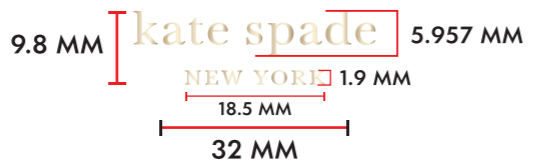

LOGO ARTWORK

GOLD FOIL
KURZ LUXER 233