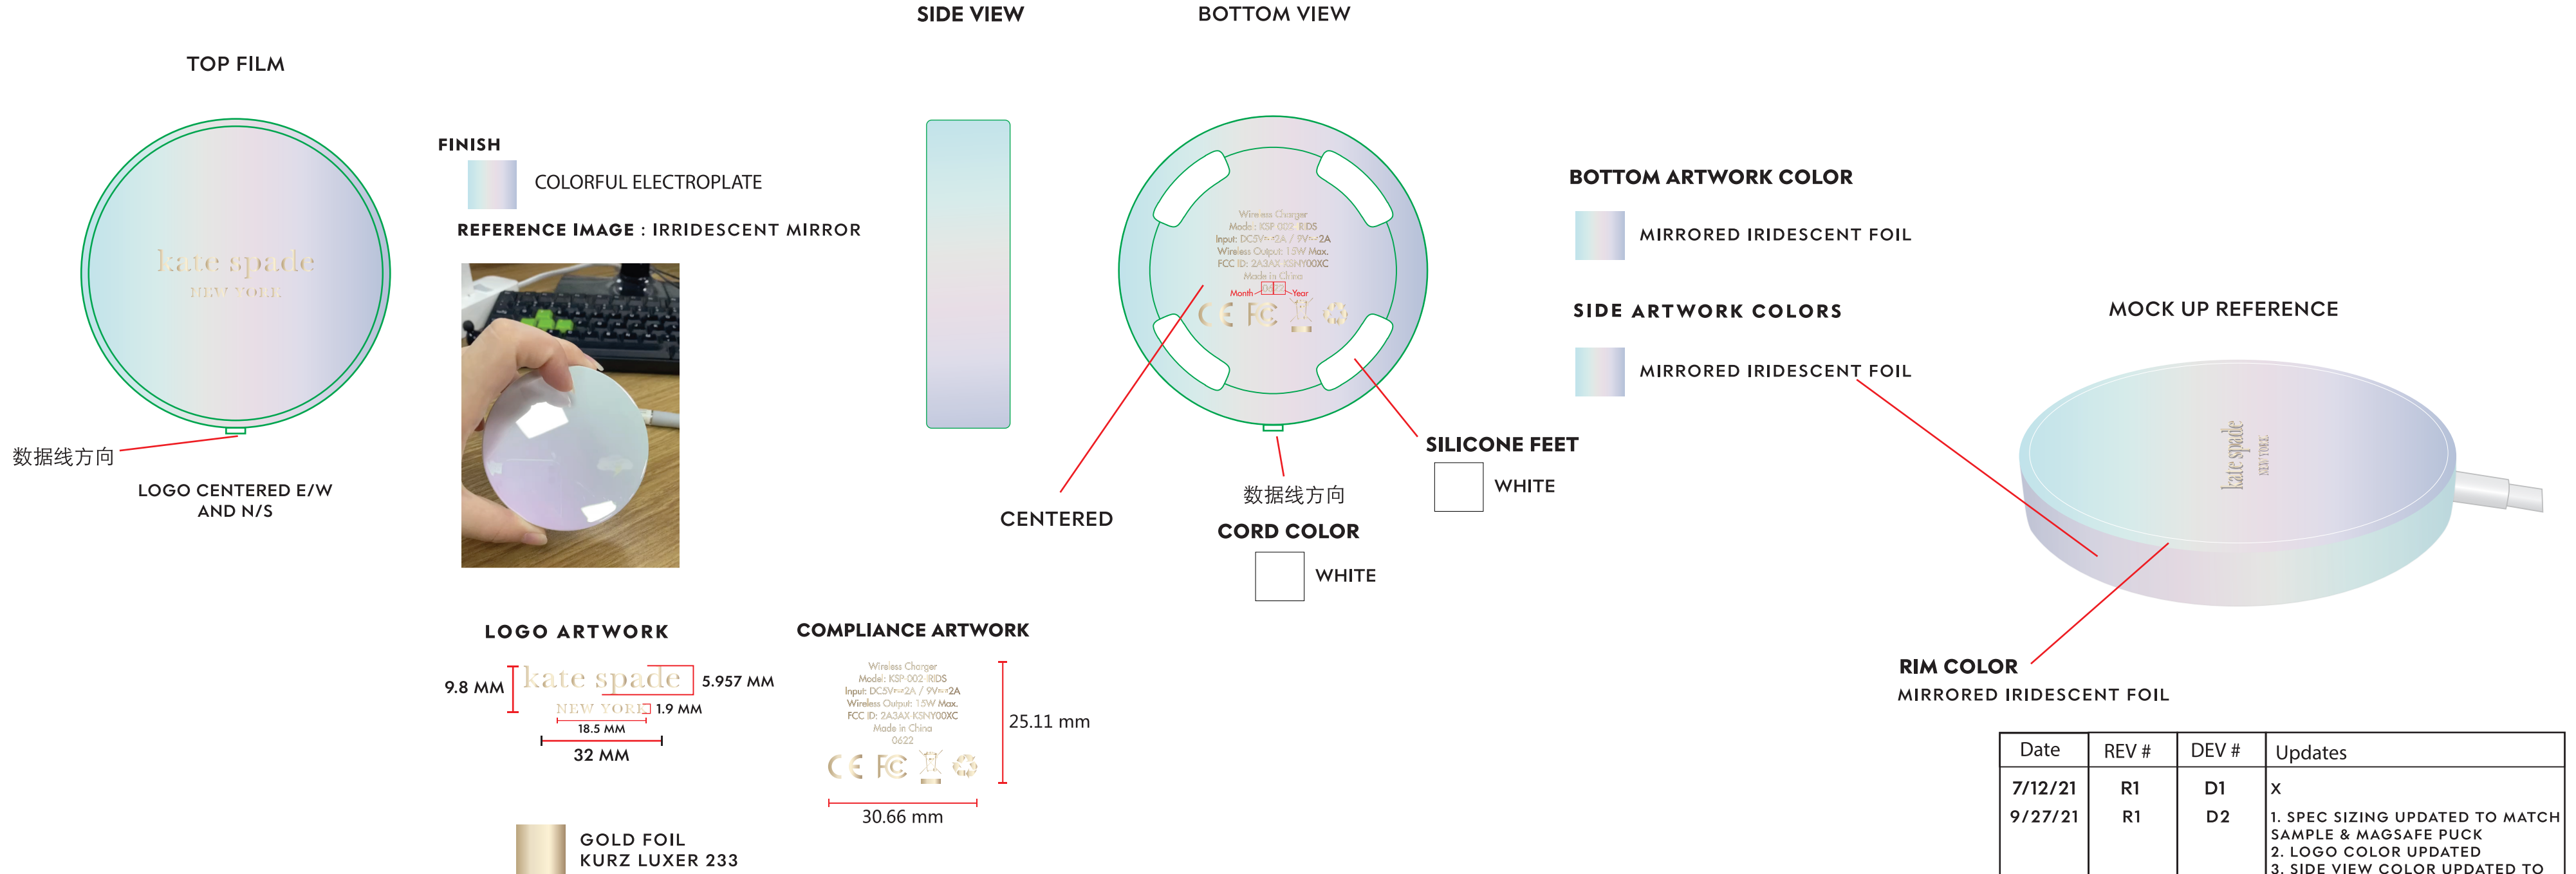

SHAPE IS THE EXACT SAME AS THE MAGSAFE PUCK

Date	REV #	DEV #	Updates
7/12/21	R1	D1	X
9/27/21	R1	D2	1. SPEC SIZING UPDATED TO MATCH SAMPLE & MAGSAFE PUCK 2. LOGO COLOR UPDATED 3. SIDE VIEW COLOR UPDATED TO MATCH TOP
11/1/21	R1	D2	1. ADDED CORD AND SILICONE FEET COLOR 2. ADDED RIM COLOR
11/3/21	R2	D2	ADDED SKU # AND COMPLIANCE TEXT/SYMBOLS
11/22/21	R3	D2	UPDATED COMPLIANCE INFO