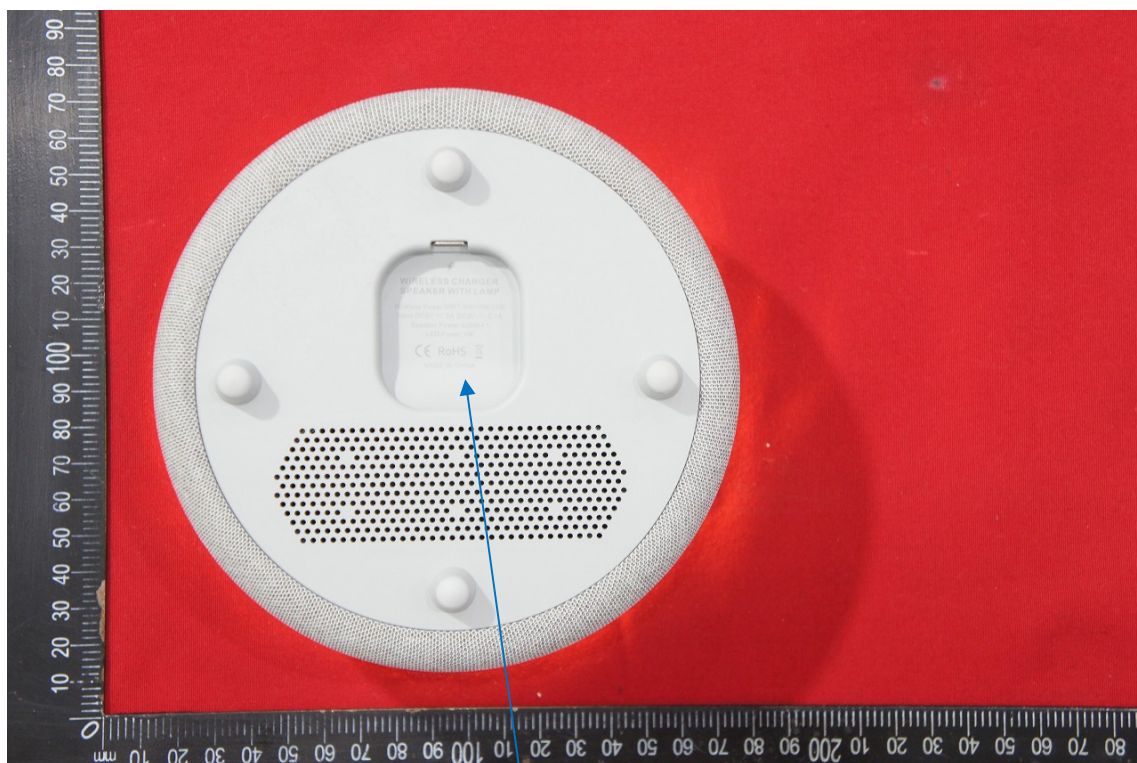

Label Location

Wireless Charger Speaker With Lamp

Model: GP-210

SKU: GP-210-GLD

Input: 5V $\overline{=}$ 2A / 9V $\overline{=}$ 2.1A

Speaker Power: 4 Ω 5W

Wireless Power: 5W/7.5W/10W/15W

FCC ID: 2A3AX-GP210