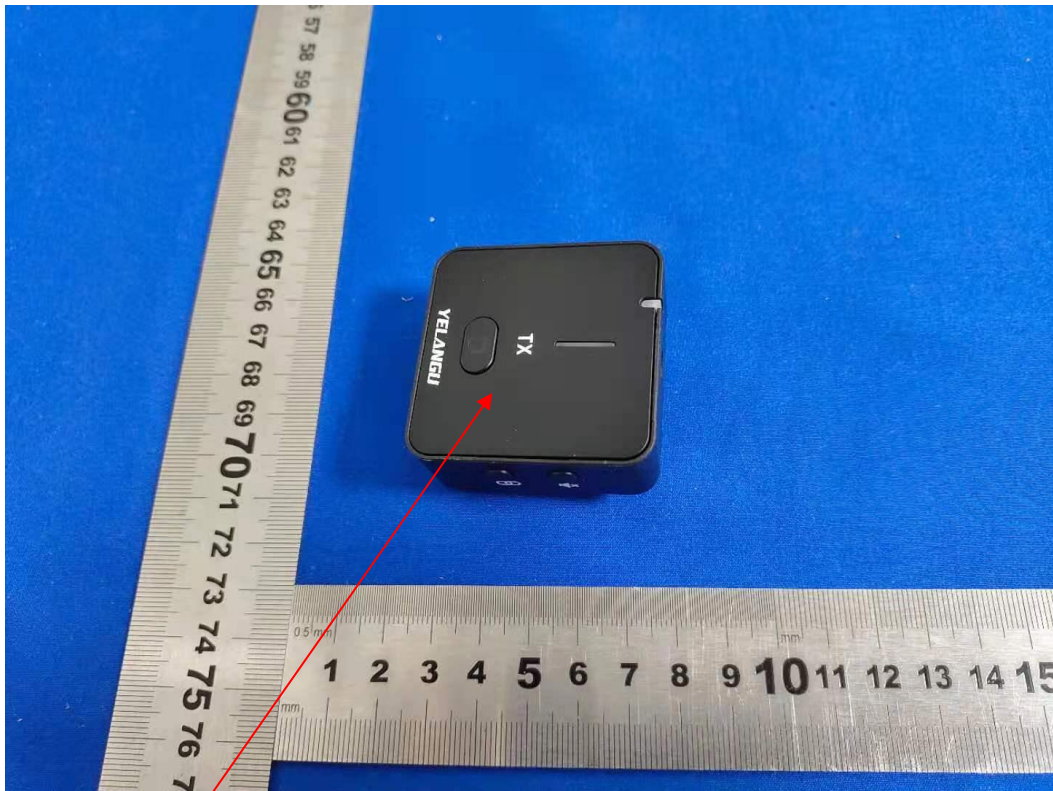

Label and Label Location

FCC ID: 2A3AV-MX5S

L*W: 20mm*17mm

white font on a Black label