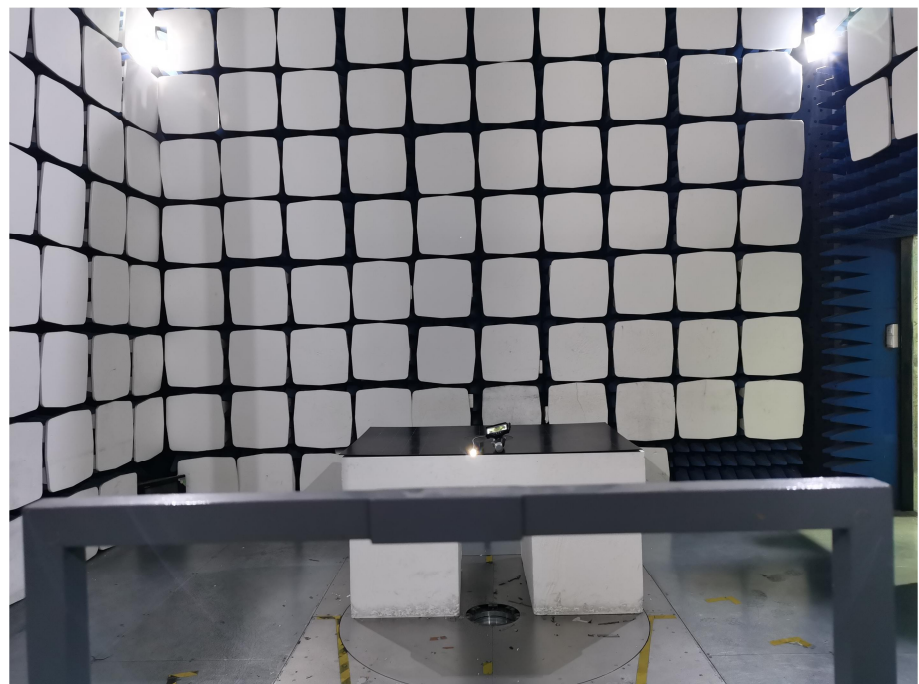

EXHIBIT 4 - TEST SETUP PHOTOGRAPHS

**Conducted Emission
Test Setup**

**Radiation Emission Test
Setup (Below 30MHz)**

Radiation Emission Test Setup (30MHz to 1GHz)

Radiation Emission Test Setup (1GHz to 18GHz)

**Radiation Emission Test
Setup (Above 18GHz)**

******* END OF REPORT *******