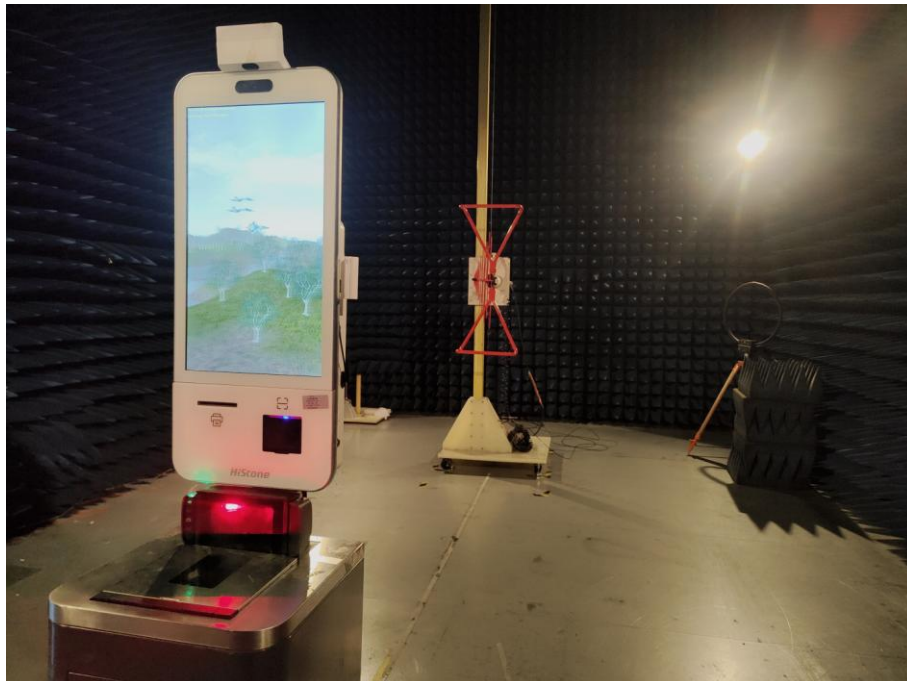

Model No.: HS520U

CE TEST SETUP(HS520U)

RE TEST SETUP(HS520U)

Model No.: HS520U

RE TEST SETUP(HS520U)

RE TEST SETUP (HS520U+RFID Base)

Model No.: HS520U

CE TEST SETUP(HS520U+RFID Base)

RE TEST SETUP(HS520U+RFID Base)

Model No.: HS520U

CE TEST SETUP(HS520U+Scanner Base)

RE TEST SETUP(HS520U+Scanner Base)

Model No.: HS520U

RE TEST SETUP(HS520U+Scanner Base)