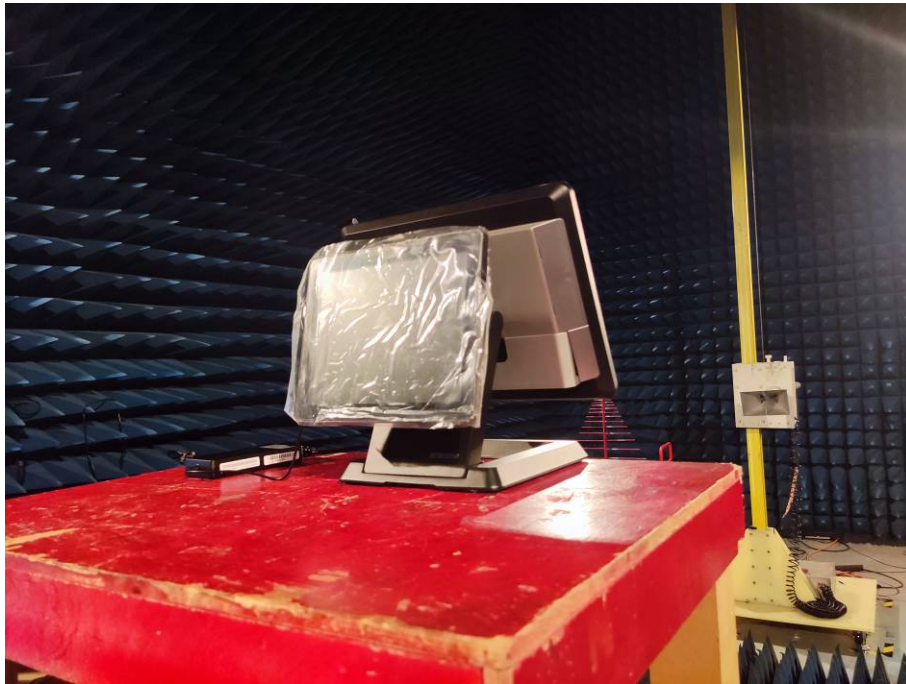

Conducted Test Setup Photograph(HK578(15 inch*10.4 inch))

Radiated Test Setup Photograph(HK578(15 inch*10.4 inch))

Model No.: HK578(15 inch*10.4 inch)

Radiated Test Setup Photograph(HK578(15 inch*10.4 inch))

Radiated Test Setup Photograph(HK578(15 inch*15 inch))

Conducted Test Setup Photograph(HK578(15 inch*15 inch))

Radiated Test Setup Photograph(HK578(15 inch*15 inch))