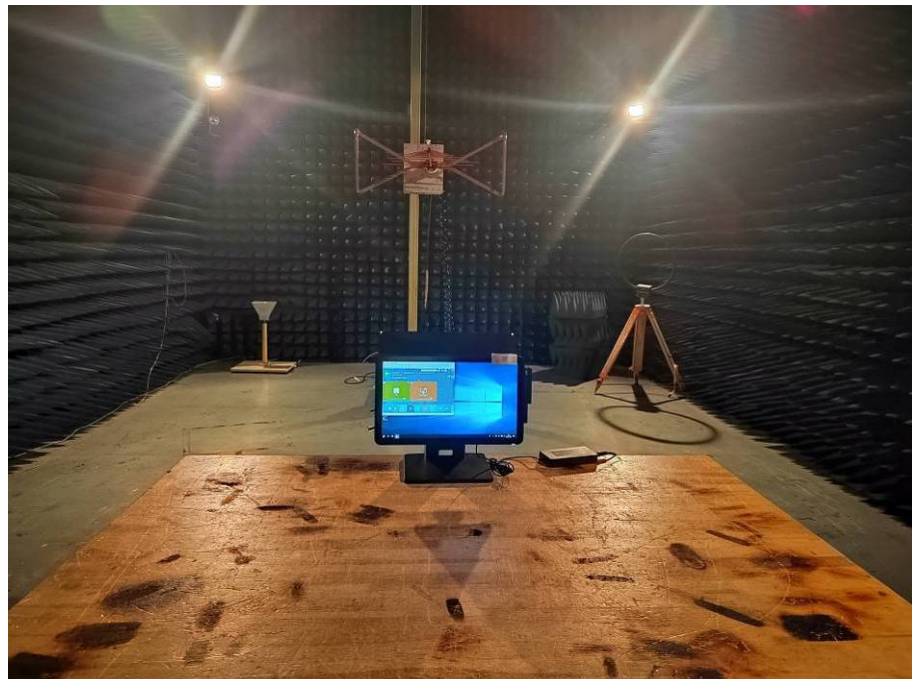

Model No.: HK568U(second display: 15.6 inch)

Conducted Test Setup Photograph

Radiated Test Setup Photograph

Model No.: HK568U(second display: 15.6 inch)

Model No.: HK568U(second display: 10.1 inch)

Conducted Test Setup Photograph

Radiated Test Setup Photograph

Model No.: HK568U(second display: VFD)

Conducted Test Setup Photograph

Radiated Test Setup Photograph