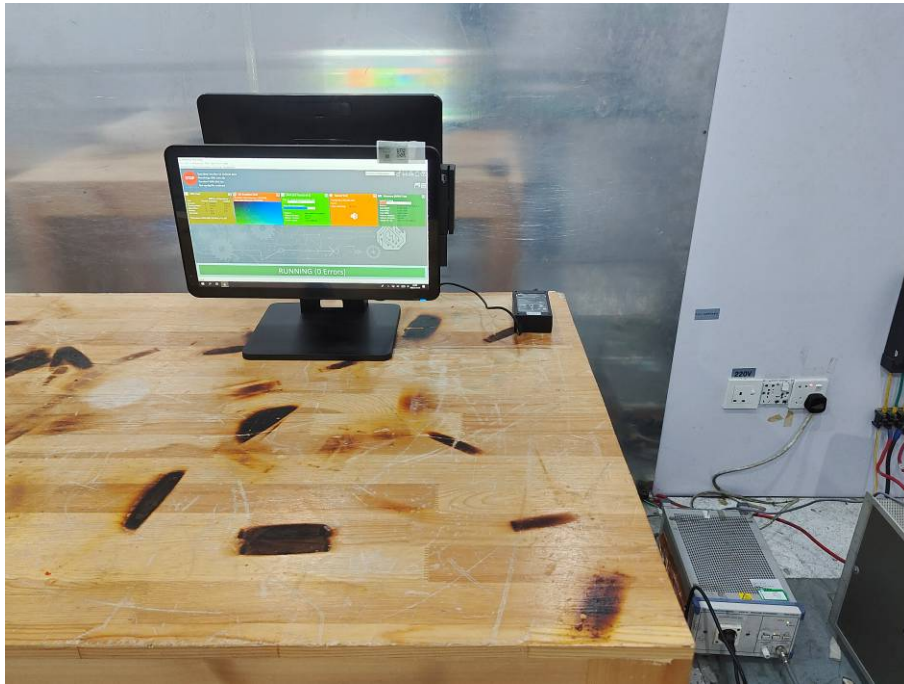

Model No.: HK568U(second display: 15.6 inch)

Conducted Test Setup Photograph

Radiated Test Setup Photograph

Model No.: HK568U(second display: 15.6 inch)

Model No.: HK568U(second display: 10.1 inch)

Conducted Test Setup Photograph

Radiated Test Setup Photograph

Model No.: HK568U(second display: VFD)

Conducted Test Setup Photograph

Radiated Test Setup Photograph