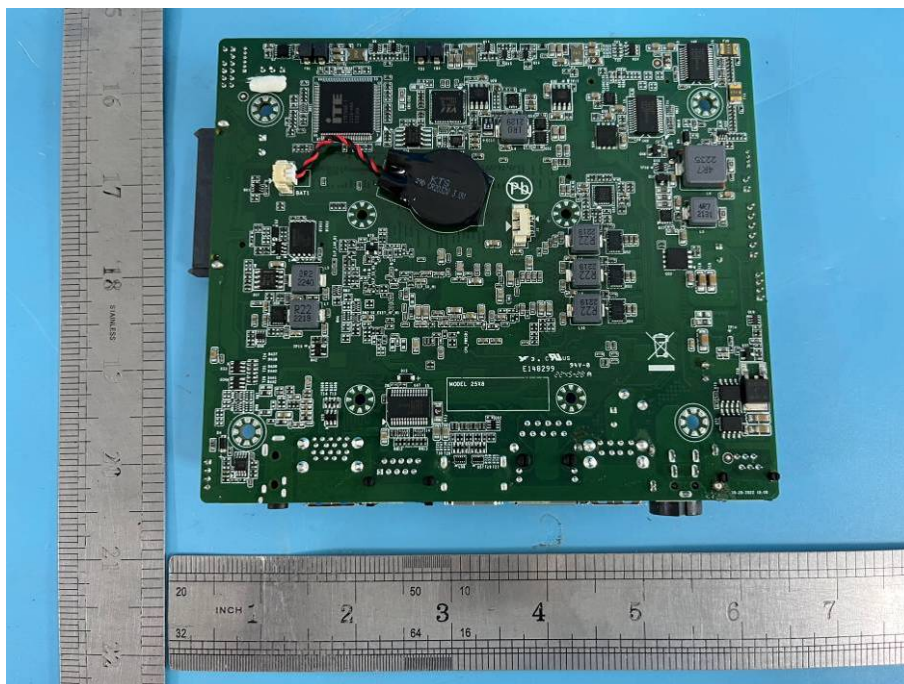

Model No.: HK568U(second display: 15.6 inch)

INTERNAL VIEW OF SAMPLE

INTERNAL VIEW OF SAMPLE

Model No.: HK568U(second display: 15.6 inch)

INTERNAL VIEW OF SAMPLE

INTERNAL VIEW OF SAMPLE

Model No.: HK568U(second display: 15.6 inch)

INTERNAL PHOTO OF SAMPLE PCB

INTERNAL PHOTO OF SAMPLE PCB

Model No.: HK568U(second display: VFD)

INTERNAL PHOTO OF SAMPLE PCB

INTERNAL PHOTO OF SAMPLE PCB

Model No.: HK568U(second display: VFD)

INTERNAL PHOTO OF SAMPLE PCB

INTERNAL PHOTO OF SAMPLE PCB

Model No.: HK568U(second display: VFD)

INTERNAL PHOTO OF SAMPLE PCB

INTERNAL PHOTO OF SAMPLE PCB

Model No.: HK568U(second display: 10.1 inch)

INTERNAL PHOTO OF SAMPLE PCB

INTERNAL PHOTO OF SAMPLE PCB

Model No.: HK568U(second display: 10.1 inch)

INTERNAL PHOTO OF SAMPLE PCB

INTERNAL PHOTO OF SAMPLE PCB