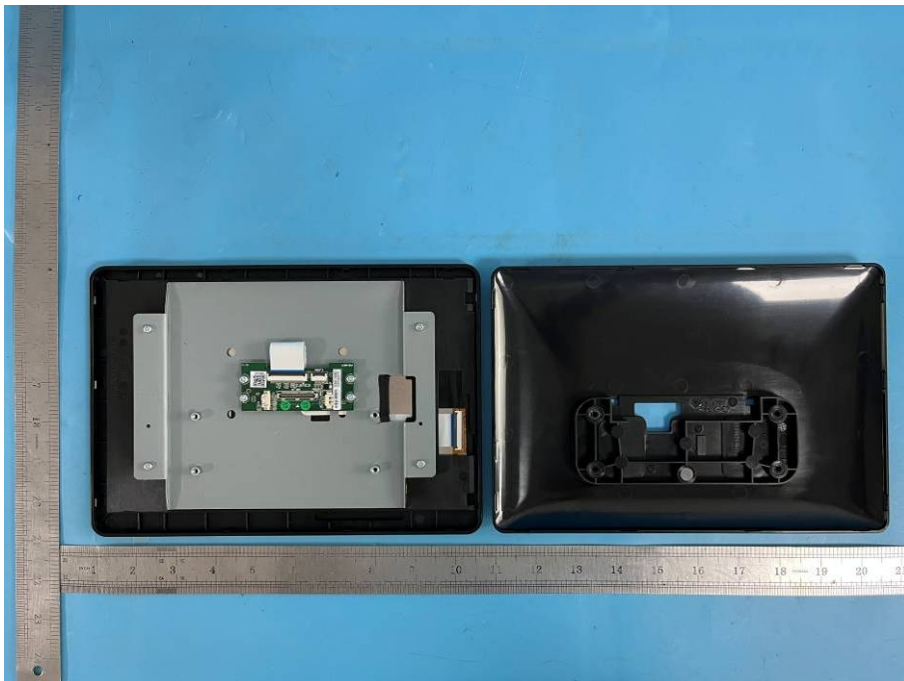

INTERNAL PHOTO OF SAMPLE PCB

INTERNAL PHOTO OF SAMPLE PCB

Model No.: HK568U(second display: VFD)

INTERNAL PHOTO OF SAMPLE PCB

INTERNAL PHOTO OF SAMPLE PCB

Model No.: HK568U(second display: VFD)

INTERNAL PHOTO OF SAMPLE PCB

INTERNAL PHOTO OF SAMPLE PCB

Model No.: HK568U(second display: VFD)

INTERNAL PHOTO OF SAMPLE PCB

INTERNAL PHOTO OF SAMPLE PCB

Model No.: HK568U(second display: 10.1 inch)

INTERNAL PHOTO OF SAMPLE PCB

INTERNAL PHOTO OF SAMPLE PCB

Model No.: HK568U(second display: 10.1 inch)

INTERNAL PHOTO OF SAMPLE PCB

INTERNAL PHOTO OF SAMPLE PCB