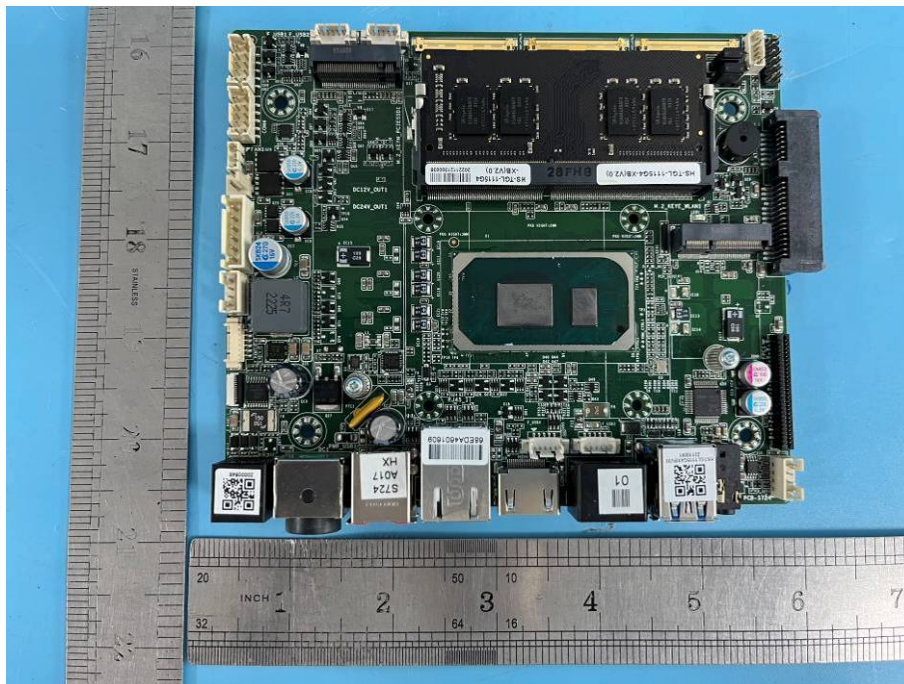

Model No.: HK568U(second display: 15.6 inch)

INTERNAL VIEW OF SAMPLE

INTERNAL VIEW OF SAMPLE

Model No.: HK568U(second display: 15.6 inch)

INTERNAL VIEW OF SAMPLE

INTERNAL VIEW OF SAMPLE

Model No.: HK568U(second display: 15.6 inch)

INTERNAL PHOTO OF SAMPLE PCB

INTERNAL PHOTO OF SAMPLE PCB

Model No.: HK568U(second display: VFD)

INTERNAL PHOTO OF SAMPLE PCB

INTERNAL PHOTO OF SAMPLE PCB

Model No.: HK568U(second display: VFD)

INTERNAL PHOTO OF SAMPLE PCB

INTERNAL PHOTO OF SAMPLE PCB

Model No.: HK568U(second display: VFD)

INTERNAL PHOTO OF SAMPLE PCB

INTERNAL PHOTO OF SAMPLE PCB

Model No.: HK568U(second display: 10.1 inch)

INTERNAL PHOTO OF SAMPLE PCB

INTERNAL PHOTO OF SAMPLE PCB

Model No.: HK568U(second display: 10.1 inch)

INTERNAL PHOTO OF SAMPLE PCB

INTERNAL PHOTO OF SAMPLE PCB