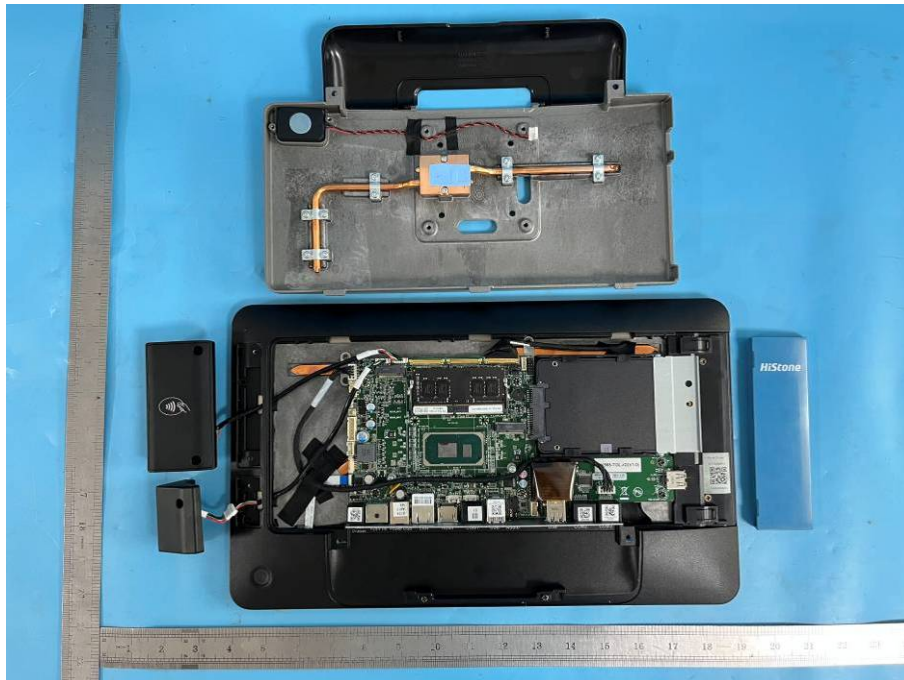

Model No.: HK568U(second display: 15.6 inch)

INTERNAL VIEW OF SAMPLE

INTERNAL VIEW OF SAMPLE

Model No.: HK568U(second display: 15.6 inch)

INTERNAL VIEW OF SAMPLE

INTERNAL VIEW OF SAMPLE

Model No.: HK568U(second display: 15.6 inch)

INTERNAL PHOTO OF SAMPLE PCB

INTERNAL PHOTO OF SAMPLE PCB

Model No.: HK568U(second display: VFD)

INTERNAL PHOTO OF SAMPLE PCB

INTERNAL PHOTO OF SAMPLE PCB

Model No.: HK568U(second display: VFD)

INTERNAL PHOTO OF SAMPLE PCB

INTERNAL PHOTO OF SAMPLE PCB

Model No.: HK568U(second display: VFD)

INTERNAL PHOTO OF SAMPLE PCB

INTERNAL PHOTO OF SAMPLE PCB

Model No.: HK568U(second display: 10.1 inch)

INTERNAL PHOTO OF SAMPLE PCB

INTERNAL PHOTO OF SAMPLE PCB

Model No.: HK568U(second display: 10.1 inch)

INTERNAL PHOTO OF SAMPLE PCB

INTERNAL PHOTO OF SAMPLE PCB