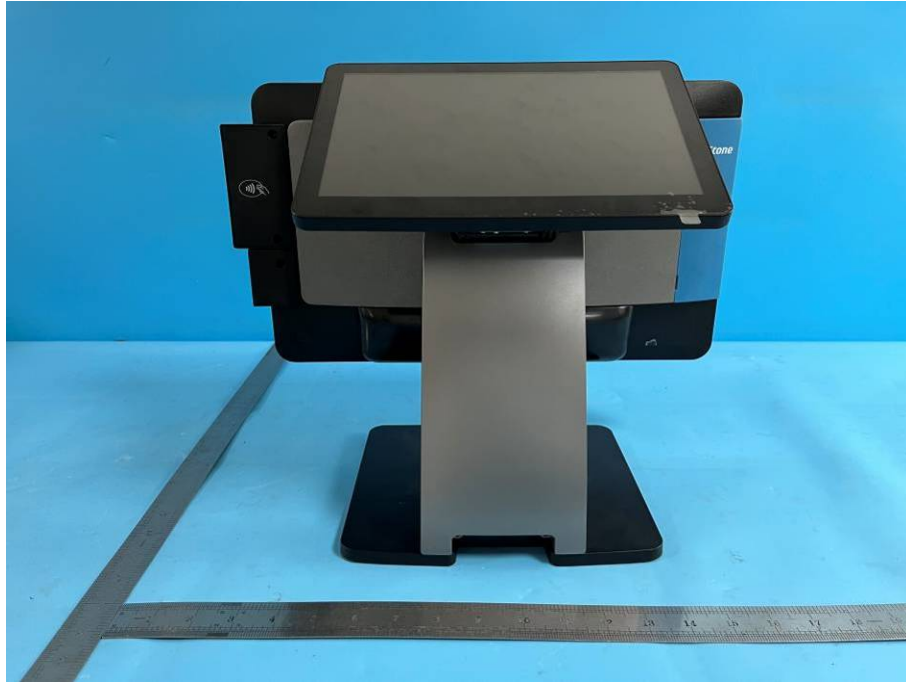

Model No.: HK568U(second display: 15.6 inch)

FRONT VIEW OF SAMPLE

BACK VIEW OF SAMPLE

Model No.: HK568U(second display: 15.6 inch)

LEFT VIEW OF SAMPLE

RIGHT VIEW OF SAMPLE

Model No.: HK568U(second display: 15.6 inch)

TOP VIEW OF SAMPLE

BOTTOM VIEW OF SAMPLE

Model No.: HK568U(second display: 10.1 inch)

FRONT VIEW OF SAMPLE

BACK VIEW OF SAMPLE

Model No.: HK568U(second display: 10.1 inch)

LEFT VIEW OF SAMPLE

RIGHT VIEW OF SAMPLE

Model No.: HK568U(second display: 10.1 inch)

TOP VIEW OF SAMPLE

BOTTOM VIEW OF SAMPLE

Model No.: HK568U(second display: VFD)

FRONT VIEW OF SAMPLE

BACK VIEW OF SAMPLE

Model No.: HK568U(second display: VFD)

LEFT VIEW OF SAMPLE