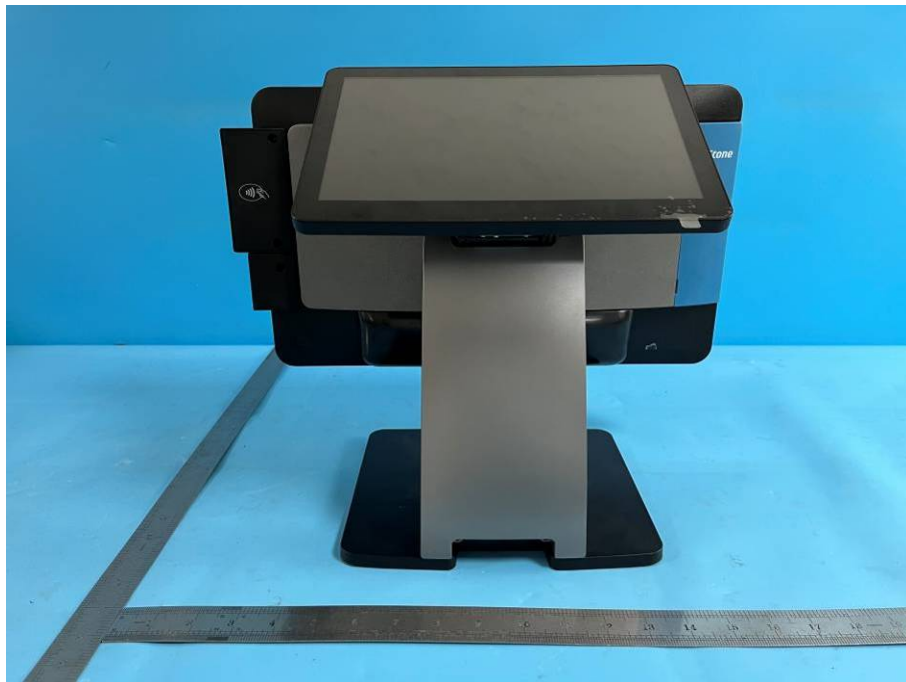

Model No.: HK568U(second display: 15.6 inch)

FRONT VIEW OF SAMPLE

BACK VIEW OF SAMPLE

Model No.: HK568U(second display: 15.6 inch)

LEFT VIEW OF SAMPLE

RIGHT VIEW OF SAMPLE

Model No.: HK568U(second display: 15.6 inch)

TOP VIEW OF SAMPLE

BOTTOM VIEW OF SAMPLE

Model No.: HK568U(second display: 10.1 inch)

FRONT VIEW OF SAMPLE

BACK VIEW OF SAMPLE

Model No.: HK568U(second display: 10.1 inch)

LEFT VIEW OF SAMPLE

RIGHT VIEW OF SAMPLE

Model No.: HK568U(second display: 10.1 inch)

TOP VIEW OF SAMPLE

BOTTOM VIEW OF SAMPLE

Model No.: HK568U(second display: VFD)

FRONT VIEW OF SAMPLE

BACK VIEW OF SAMPLE

Model No.: HK568U(second display: VFD)

LEFT VIEW OF SAMPLE