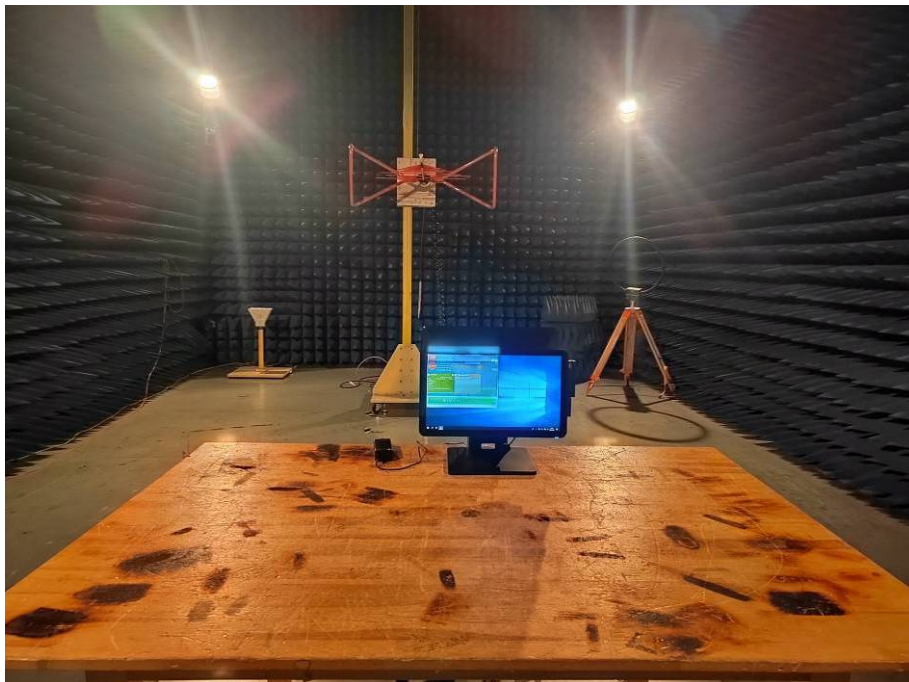

Radiated Test Setup Photograph

HK568(second display: VFD)