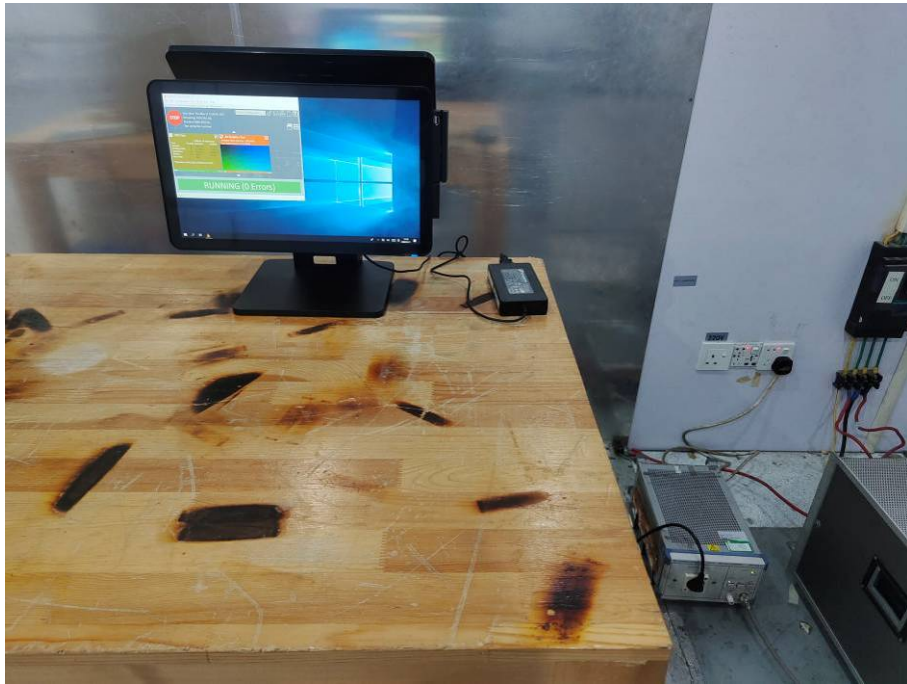

### Conducted Test Setup Photograph

HK568(second display: 15.6 inch)

### Conducted Test Setup Photograph

HK568(second display: 10.1 inch)

### Conducted Test Setup Photograph

HK568(second display: VFD)

### Radiated Test Setup Photograph

HK568(second display: 15.6 inch)