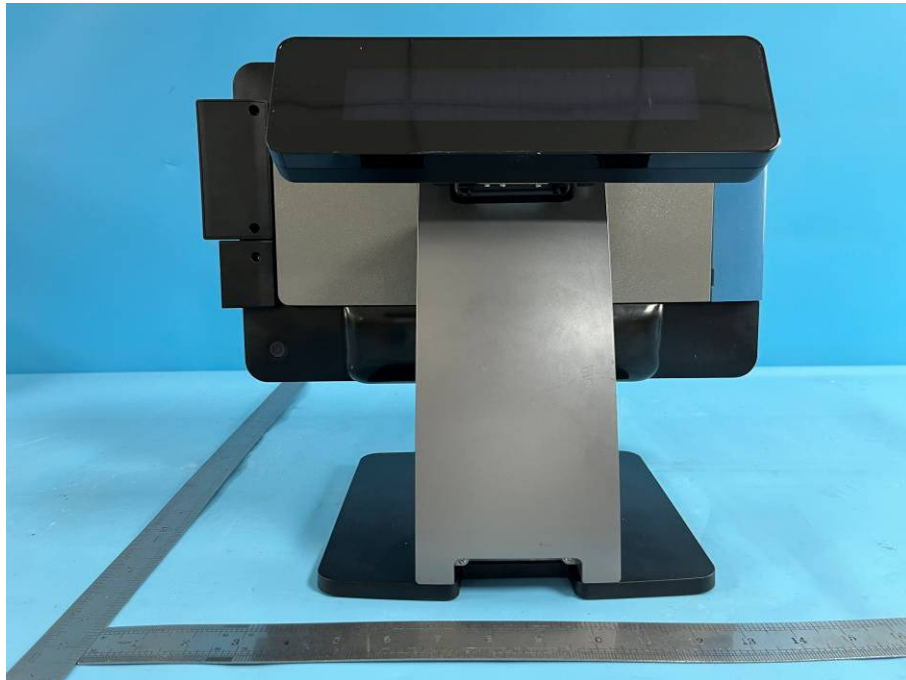

TOP VIEW OF SAMPLE

BOTTOM VIEW OF SAMPLE

Model No.: HK568(second display: 15.6 inch)

Overall photo

Model No.: HK568(second display: 10.1 inch)

FRONT VIEW OF SAMPLE

BACK VIEW OF SAMPLE

Model No.: HK568(second display: 10.1 inch)

LEFT VIEW OF SAMPLE

RIGHT VIEW OF SAMPLE

Model No.: HK568(second display: 10.1 inch)

TOP VIEW OF SAMPLE

BOTTOM VIEW OF SAMPLE

Model No.: HK568(second display: VFD)

FRONT VIEW OF SAMPLE

BACK VIEW OF SAMPLE