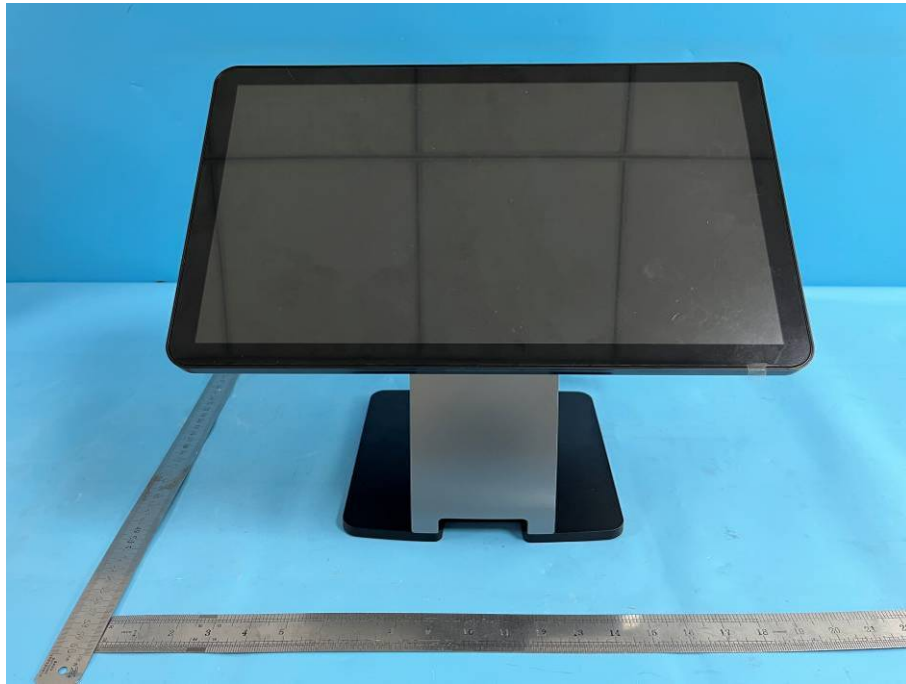

Model No.: HK568(second display: 15.6 inch)

FRONT VIEW OF SAMPLE

BACK VIEW OF SAMPLE

Model No.: HK568(second display: 15.6 inch)

LEFT VIEW OF SAMPLE

RIGHT VIEW OF SAMPLE

Model No.: HK568(second display: 15.6 inch)

TOP VIEW OF SAMPLE

BOTTOM VIEW OF SAMPLE

Model No.: HK568(second display: 15.6 inch)

Overall photo

Model No.: HK568(second display: 10.1 inch)

FRONT VIEW OF SAMPLE

BACK VIEW OF SAMPLE

Model No.: HK568(second display: 10.1 inch)

LEFT VIEW OF SAMPLE

RIGHT VIEW OF SAMPLE

Model No.: HK568(second display: 10.1 inch)

TOP VIEW OF SAMPLE

BOTTOM VIEW OF SAMPLE

Model No.: HK568(second display: VFD)

FRONT VIEW OF SAMPLE

BACK VIEW OF SAMPLE