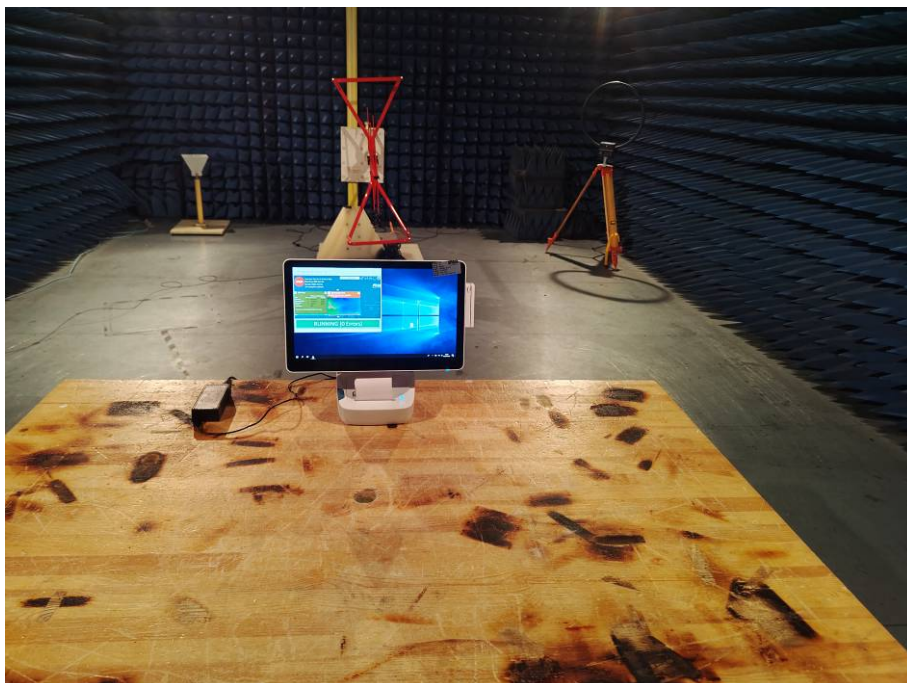

Model No.: HK528 (second display:10.1 inch)

Conducted Test Setup Photograph (HK528 (second display:10.1 inch))

Radiated Test Setup Photograph(HK528 (second display:10.1 inch))

Model No.: HK528 (second display:15.6 inch)

Radiated Test Setup Photograph(HK528 (second display:15.6 inch))

Conducted Test Setup Photograph(HK528 (second display:15.6 inch))

Model No.: HK528 (second display:15.6 inch)

Radiated Test Setup Photograph(HK528 (second display:15.6 inch))