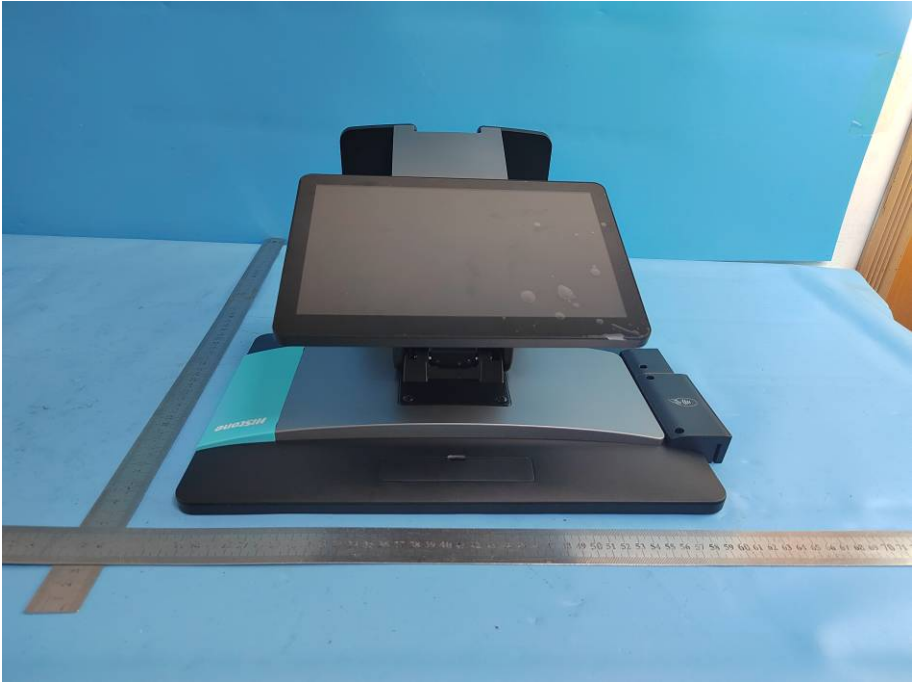

(HK316K(second display: 15.6 inch))

FRONT VIEW OF SAMPLE

BACK VIEW OF SAMPLE

LEFT VIEW OF SAMPLE

RIGHT VIEW OF SAMPLE

TOP VIEW OF SAMPLE

BOTTOM VIEW OF SAMPLE

(HK316K(second display: 10.1 inch))
FRONT VIEW OF SAMPLE

BACK VIEW OF SAMPLE

LEFT VIEW OF SAMPLE

RIGHT VIEW OF SAMPLE

TOP VIEW OF SAMPLE

BOTTOM VIEW OF SAMPLE

ADAPTER PHOTO OF SAMPLE(FSP120-AAAN3)

ADAPTER PHOTO OF SAMPLE(GM60-240250-F)