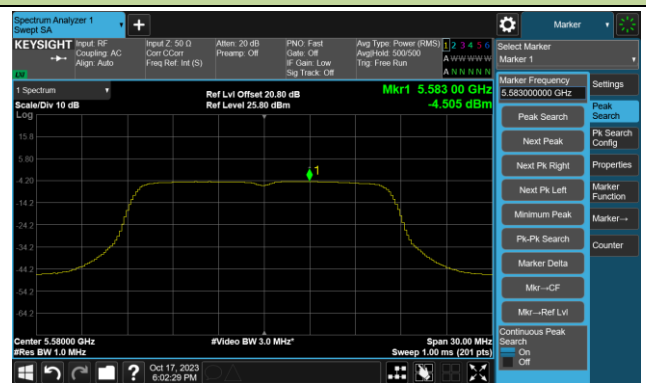

Channel 36 (5180MHz)

Channel 44 (5220MHz)

Channel 48 (5240MHz)

Channel 52 (5260MHz)

Channel 60 (5300MHz)

Channel 64 (5320MHz)

Channel 100 (5500MHz)

Channel 116 (5580MHz)

802.11a Power Spectral Density- Ant 1

Channel 140 (5700MHz)

Channel 144(5720MHz)

Channel 149 (5745MHz)

Channel 157 (5785MHz)

Channel 165 (5825MHz)

802.11ac-VHT20 Power Spectral Density- Ant 1

Channel 36 (5180MHz)