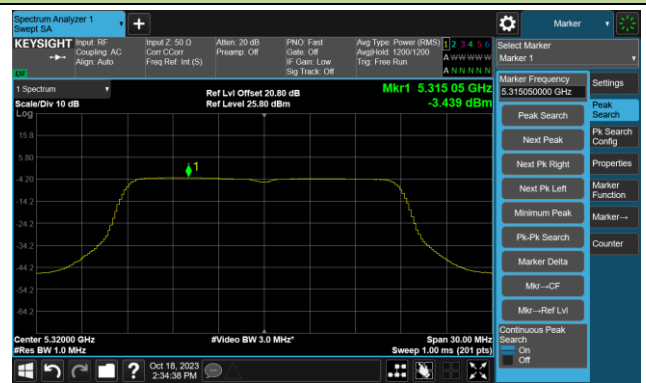

802.11a Power Spectral Density- Ant 1

Channel 140 (5700MHz)

Channel 144(5720MHz)

Channel 149 (5745MHz)

Channel 157 (5785MHz)

Channel 165 (5825MHz)

802.11ac-VHT20 Power Spectral Density- Ant 1

Channel 36 (5180MHz)

Channel 44 (5220MHz)

Channel 48 (5240MHz)

Channel 52 (5260MHz)

Channel 60 (5300MHz)

Channel 64 (5320MHz)

Channel 100 (5500MHz)

Channel 116 (5580MHz)

802.11ac-VHT20 Power Spectral Density- Ant 1

Channel 140 (5700MHz)

Channel 144(5720MHz)

Channel 149 (5745MHz)

Channel 157 (5785MHz)

Channel 165 (5825MHz)

802.11ac-VHT40 Power Spectral Density- Ant 1

Channel 38 (5190MHz)

Channel 46 (5230MHz)