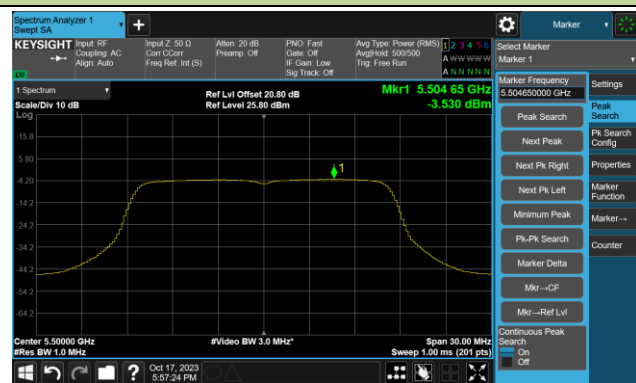

802.11ax-HE40 Power Spectral Density- Ant 1

Channel 151 (5755MHz)

Channel 159 (5795MHz)

802.11ax-HE80 Power Spectral Density- Ant 1

Channel 42 (5210MHz)

Channel 58 (5290MHz)

Channel 106 (5530MHz)

Channel 122 (5610MHz)

Channel 138 (5690MHz)

Channel 155 (5775MHz)

802.11a Power Spectral Density- Ant 2

Channel 36 (5180MHz)

Channel 44 (5220MHz)

Channel 48 (5240MHz)

Channel 52 (5260MHz)

Channel 60 (5300MHz)

Channel 64 (5320MHz)

Channel 100 (5500MHz)

Channel 116 (5580MHz)