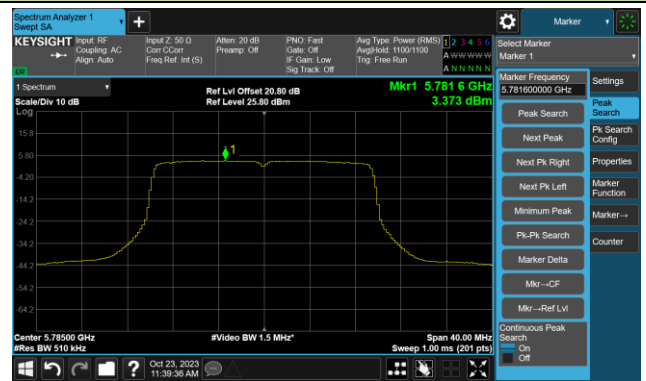

Channel 116 (5580MHz)

802.11ax-HE20 Power Spectral Density- Ant 1

Channel 140 (5700MHz)

Channel 144(5720MHz)

Channel 149 (5745MHz)

Channel 157 (5785MHz)

Channel 165 (5825MHz)

802.11ax-HE40 Power Spectral Density- Ant 1

Channel 38 (5190MHz)

Channel 46 (5230MHz)

Channel 54 (5270MHz)

Channel 62 (5310MHz)

Channel 102 (5510MHz)

Channel 110 (5550MHz)

Channel 134 (5670MHz)

Channel 142(5710MHz)