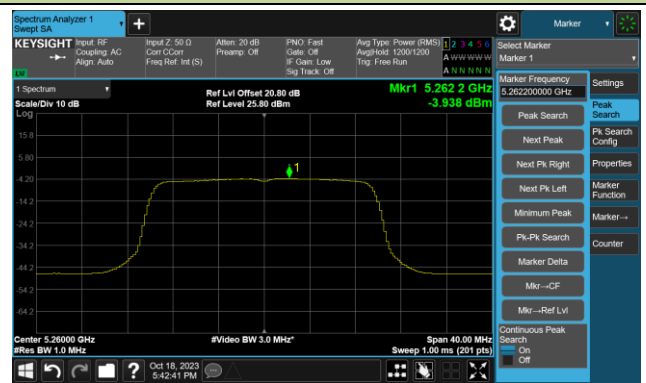

802.11ax-HE20 Power Spectral Density- Ant 1

Channel 36 (5180MHz)

Channel 44 (5220MHz)

Channel 48 (5240MHz)

Channel 52 (5260MHz)

Channel 60 (5300MHz)

Channel 64 (5320MHz)

Channel 100 (5500MHz)

Channel 116 (5580MHz)

802.11ax-HE20 Power Spectral Density- Ant 1

Channel 140 (5700MHz)

Channel 144(5720MHz)

Channel 149 (5745MHz)

Channel 157 (5785MHz)

Channel 165 (5825MHz)

802.11ax-HE40 Power Spectral Density- Ant 1