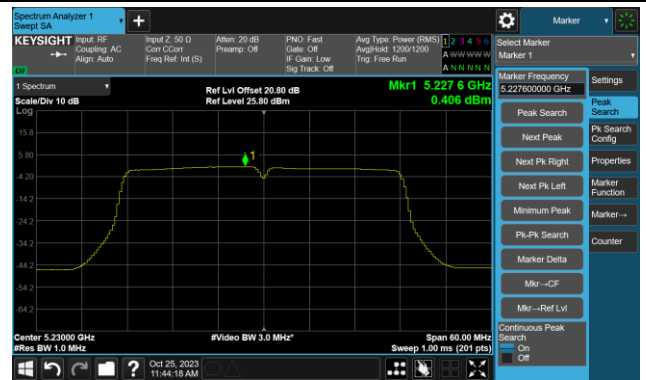

Channel 140 (5700MHz)

Channel 144(5720MHz)

Channel 149 (5745MHz)

Channel 157 (5785MHz)

Channel 165 (5825MHz)

802.11ac-VHT40 Power Spectral Density- Ant 1

Channel 38 (5190MHz)

Channel 46 (5230MHz)

Channel 54 (5270MHz)

Channel 62 (5310MHz)

Channel 102 (5510MHz)

Channel 110 (5550MHz)

Channel 134 (5670MHz)

Channel 142(5710MHz)

802.11ac-VHT40 Power Spectral Density- Ant 1

Channel 151 (5755MHz)