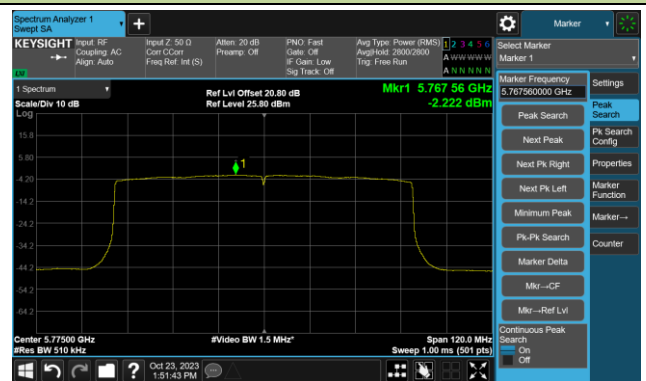

802.11ax-HE40 Power Spectral Density- Ant 1

Channel 151 (5755MHz)

Channel 159 (5795MHz)

802.11ax-HE80 Power Spectral Density- Ant 1

Channel 42 (5210MHz)

Channel 58 (5290MHz)

Channel 106 (5530MHz)

Channel 122 (5610MHz)

Channel 138 (5690MHz)

Channel 155 (5775MHz)

802.11a Power Spectral Density- Ant 2

Channel 36 (5180MHz)

Channel 44 (5220MHz)

Channel 48 (5240MHz)

Channel 52 (5260MHz)

Channel 60 (5300MHz)