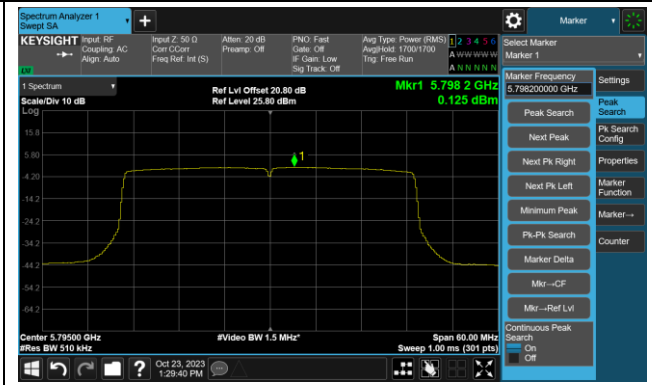

Channel 38 (5190MHz)

Channel 46 (5230MHz)

Channel 54 (5270MHz)

Channel 62 (5310MHz)

Channel 102 (5510MHz)

Channel 110 (5550MHz)

Channel 134 (5670MHz)

Channel 142(5710MHz)

802.11ax-HE40 Power Spectral Density- Ant 1

Channel 151 (5755MHz)

Channel 159 (5795MHz)

802.11ax-HE80 Power Spectral Density- Ant 1

Channel 42 (5210MHz)

Channel 58 (5290MHz)

Channel 106 (5530MHz)

Channel 122 (5610MHz)