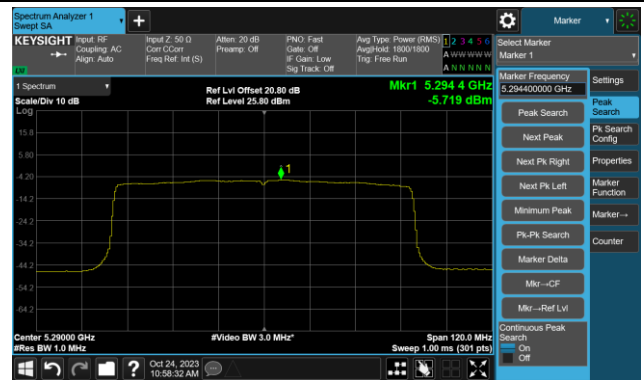

802.11ax-HE80 Power Spectral Density- Ant 0

Channel 42 (5210MHz)

Channel 58 (5290MHz)

Channel 106 (5530MHz)

Channel 122 (5610MHz)

Channel 138 (5690MHz)

Channel 155 (5775MHz)

802.11a Power Spectral Density- Ant 1