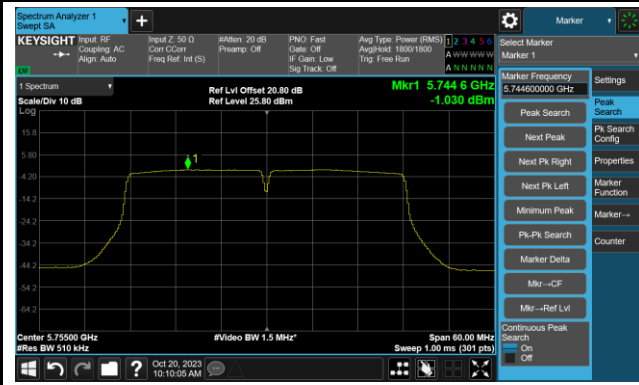

Channel 54 (5270MHz)

Channel 62 (5310MHz)

Channel 102 (5510MHz)

Channel 110 (5550MHz)

Channel 134 (5670MHz)

Channel 142(5710MHz)

802.11ac-VHT40 Power Spectral Density- Ant 1

Channel 151 (5755MHz)

Channel 159 (5795MHz)

802.11ac-VHT80 Power Spectral Density- Ant 1

Channel 42 (5210MHz)

Channel 58 (5290MHz)

Channel 106 (5530MHz)

Channel 122 (5610MHz)

Channel 138 (5690MHz)

Channel 155 (5775MHz)