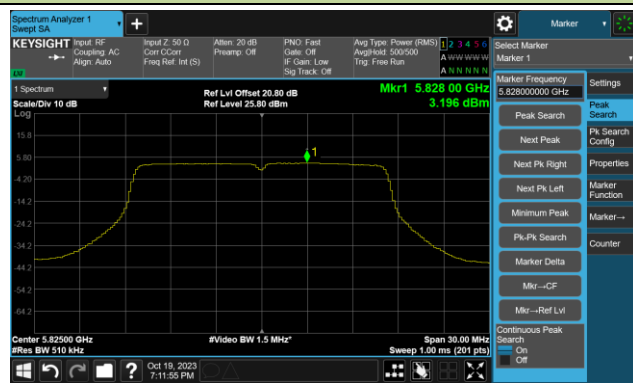

802.11a Power Spectral Density- Ant 1

Channel 140 (5700MHz)

Channel 144(5720MHz)

Channel 149 (5745MHz)

Channel 157 (5785MHz)

Channel 165 (5825MHz)

802.11ac-VHT20 Power Spectral Density- Ant 1

Channel 36 (5180MHz)

Channel 44 (5220MHz)

Channel 48 (5240MHz)

Channel 52 (5260MHz)

Channel 60 (5300MHz)

Channel 64 (5320MHz)

Channel 100 (5500MHz)

Channel 116 (5580MHz)

802.11ac-VHT20 Power Spectral Density- Ant 1