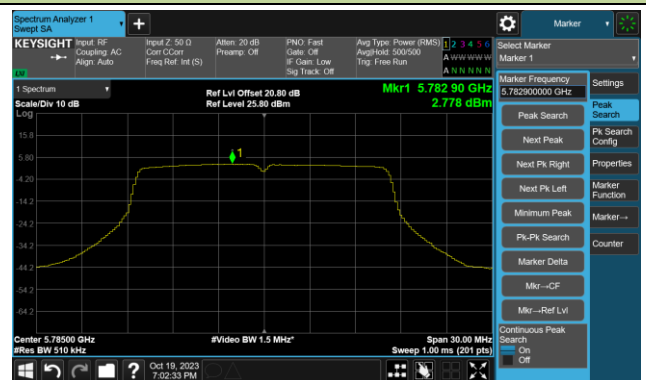

802.11a Power Spectral Density- Ant 1

Channel 140 (5700MHz)

Channel 144(5720MHz)

Channel 149 (5745MHz)

Channel 157 (5785MHz)

Channel 165 (5825MHz)

802.11ac-VHT20 Power Spectral Density- Ant 1

Channel 36 (5180MHz)

Channel 44 (5220MHz)

Channel 48 (5240MHz)

Channel 52 (5260MHz)

Channel 60 (5300MHz)

Channel 64 (5320MHz)

Channel 100 (5500MHz)

Channel 116 (5580MHz)

802.11ac-VHT20 Power Spectral Density- Ant 1