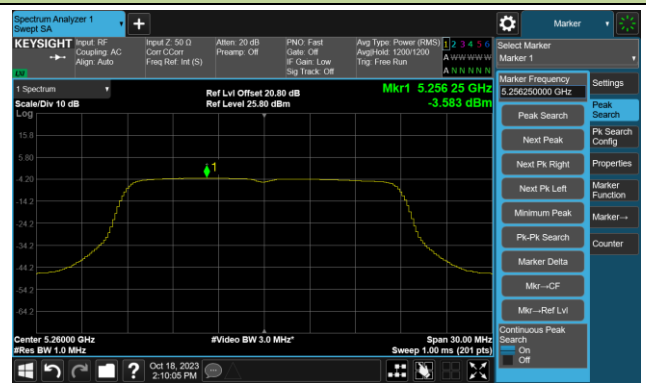

802.11a Power Spectral Density- Ant 1

Channel 140 (5700MHz)

Channel 144(5720MHz)

Channel 149 (5745MHz)

Channel 157 (5785MHz)

Channel 165 (5825MHz)

802.11ac-VHT20 Power Spectral Density- Ant 1

Channel 36 (5180MHz)

Channel 44 (5220MHz)

Channel 48 (5240MHz)

Channel 52 (5260MHz)

Channel 60 (5300MHz)

Channel 64 (5320MHz)

Channel 100 (5500MHz)

Channel 116 (5580MHz)

802.11ac-VHT20 Power Spectral Density- Ant 1