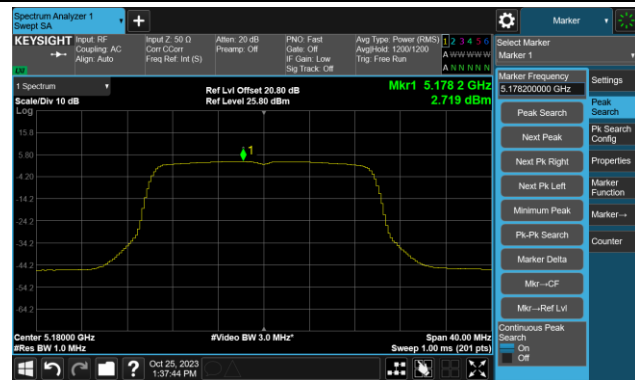

Channel 159 (5795MHz)

802.11ac-VHT80 Power Spectral Density- Ant 1

Channel 42 (5210MHz)

Channel 58 (5290MHz)

Channel 106 (5530MHz)

Channel 122 (5610MHz)

Channel 138 (5690MHz)

Channel 155 (5775MHz)

802.11ax-HE20 Power Spectral Density- Ant 1

Channel 36 (5180MHz)

Channel 44 (5220MHz)

Channel 48 (5240MHz)

Channel 52 (5260MHz)

Channel 60 (5300MHz)

Channel 64 (5320MHz)

Channel 100 (5500MHz)