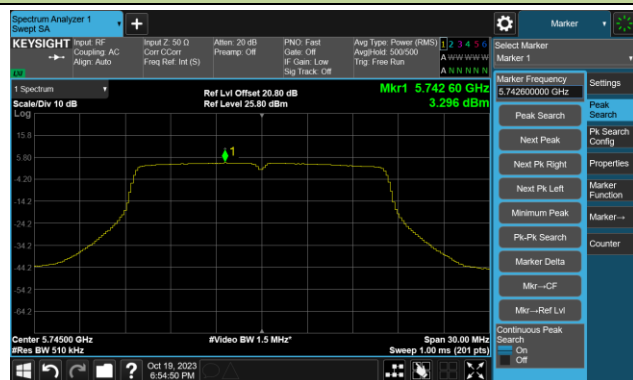

802.11a Power Spectral Density- Ant 1

Channel 140 (5700MHz)

Channel 144(5720MHz)

Channel 149 (5745MHz)

Channel 157 (5785MHz)

Channel 165 (5825MHz)

802.11ac-VHT20 Power Spectral Density- Ant 1

Channel 36 (5180MHz)

Channel 44 (5220MHz)

Channel 48 (5240MHz)

Channel 52 (5260MHz)

Channel 60 (5300MHz)

Channel 64 (5320MHz)

Channel 100 (5500MHz)

Channel 116 (5580MHz)

802.11ac-VHT20 Power Spectral Density- Ant 1