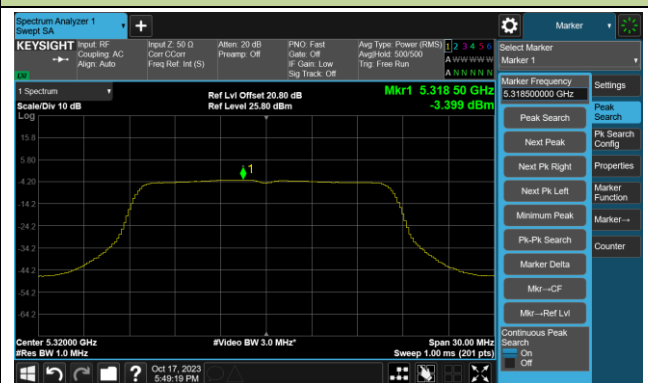

802.11ax-HE40 Power Spectral Density- Ant 1

Channel 151 (5755MHz)

Channel 159 (5795MHz)

802.11ax-HE80 Power Spectral Density- Ant 1

Channel 42 (5210MHz)

Channel 58 (5290MHz)

Channel 106 (5530MHz)

Channel 122 (5610MHz)

Channel 138 (5690MHz)

Channel 155 (5775MHz)

802.11a Power Spectral Density- Ant 2

Channel 36 (5180MHz)

Channel 44 (5220MHz)

Channel 48 (5240MHz)

Channel 52 (5260MHz)

Channel 60 (5300MHz)

Channel 64 (5320MHz)

Channel 100 (5500MHz)

Channel 116 (5580MHz)