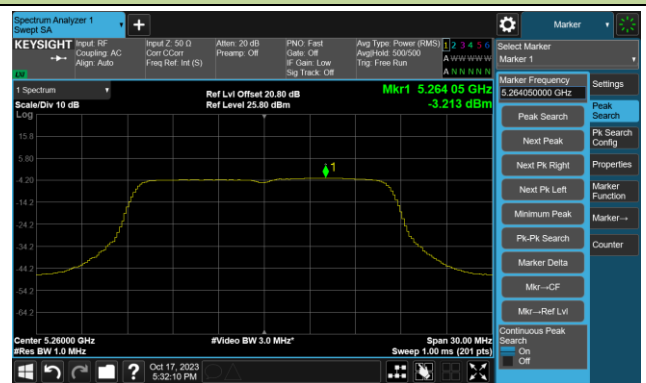

802.11ax-HE80 Power Spectral Density- Ant 0

Channel 42 (5210MHz)

Channel 58 (5290MHz)

Channel 106 (5530MHz)

Channel 122 (5610MHz)

Channel 138 (5690MHz)

Channel 155 (5775MHz)

802.11a Power Spectral Density- Ant 1

Channel 36 (5180MHz)

Channel 44 (5220MHz)

Channel 48 (5240MHz)

Channel 52 (5260MHz)

Channel 60 (5300MHz)

Channel 64 (5320MHz)

Channel 100 (5500MHz)

Channel 116 (5580MHz)

802.11a Power Spectral Density- Ant 1

Channel 140 (5700MHz)

Channel 144(5720MHz)

Channel 149 (5745MHz)

Channel 157 (5785MHz)

Channel 165 (5825MHz)

802.11ac-VHT20 Power Spectral Density- Ant 1

Channel 36 (5180MHz)