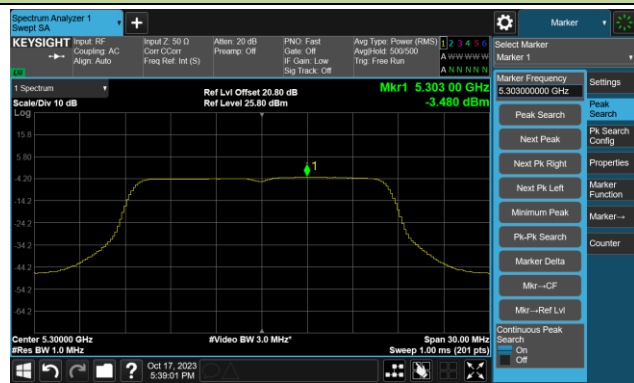

802.11ax-HE80 Power Spectral Density- Ant 0

Channel 42 (5210MHz)

Channel 58 (5290MHz)

Channel 106 (5530MHz)

Channel 122 (5610MHz)

Channel 138 (5690MHz)

Channel 155 (5775MHz)

802.11a Power Spectral Density- Ant 1

Channel 36 (5180MHz)

Channel 44 (5220MHz)

Channel 48 (5240MHz)

Channel 52 (5260MHz)

Channel 60 (5300MHz)

Channel 64 (5320MHz)

Channel 100 (5500MHz)

Channel 116 (5580MHz)

802.11a Power Spectral Density- Ant 1

Channel 140 (5700MHz)

Channel 144(5720MHz)

Channel 149 (5745MHz)

Channel 157 (5785MHz)

Channel 165 (5825MHz)

802.11ac-VHT20 Power Spectral Density- Ant 1

Channel 36 (5180MHz)