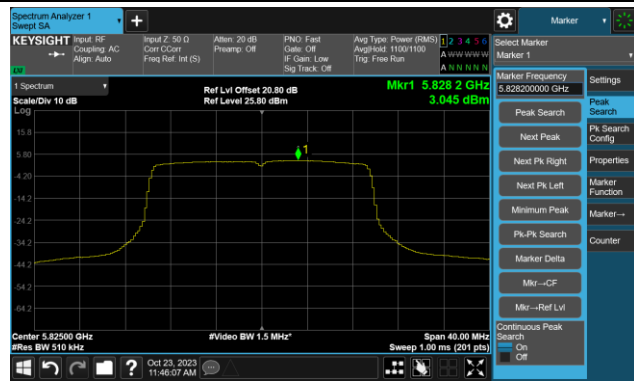

Channel 116 (5580MHz)

802.11ax-HE20 Power Spectral Density- Ant 1

Channel 140 (5700MHz)

Channel 144(5720MHz)

Channel 149 (5745MHz)

Channel 157 (5785MHz)

Channel 165 (5825MHz)

802.11ax-HE40 Power Spectral Density- Ant 1

Channel 38 (5190MHz)

Channel 46 (5230MHz)

Channel 54 (5270MHz)

Channel 62 (5310MHz)

Channel 102 (5510MHz)

Channel 110 (5550MHz)

Channel 134 (5670MHz)

Channel 142(5710MHz)