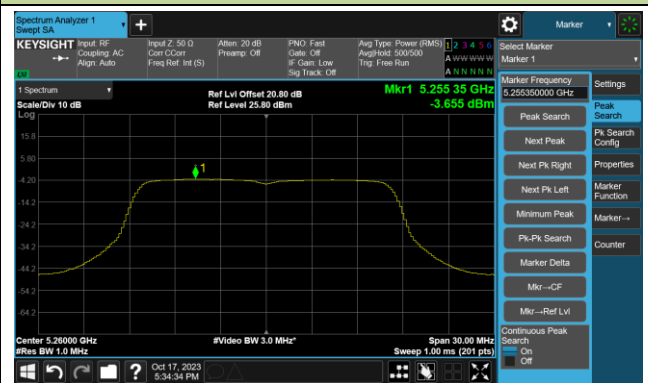

802.11ax-HE40 Power Spectral Density- Ant 1

Channel 151 (5755MHz)

Channel 159 (5795MHz)

802.11ax-HE80 Power Spectral Density- Ant 1

Channel 42 (5210MHz)

Channel 58 (5290MHz)

Channel 106 (5530MHz)

Channel 122 (5610MHz)

Channel 138 (5690MHz)

Channel 155 (5775MHz)

802.11a Power Spectral Density- Ant 2

Channel 36 (5180MHz)

Channel 44 (5220MHz)

Channel 48 (5240MHz)

Channel 52 (5260MHz)

Channel 60 (5300MHz)

Channel 64 (5320MHz)

Channel 100 (5500MHz)

Channel 116 (5580MHz)