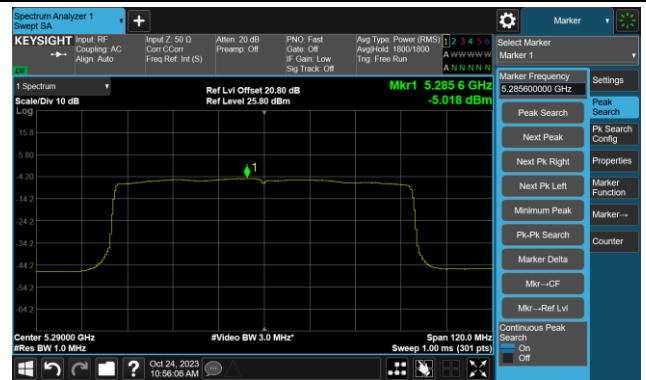

Channel 38 (5190MHz)

Channel 46 (5230MHz)

Channel 54 (5270MHz)

Channel 62 (5310MHz)

Channel 102 (5510MHz)

Channel 110 (5550MHz)

Channel 134 (5670MHz)

Channel 142(5710MHz)

802.11ax-HE40 Power Spectral Density- Ant 1

Channel 151 (5755MHz)

Channel 159 (5795MHz)

802.11ax-HE80 Power Spectral Density- Ant 1

Channel 42 (5210MHz)

Channel 58 (5290MHz)

Channel 106 (5530MHz)

Channel 122 (5610MHz)

Channel 138 (5690MHz)

Channel 155 (5775MHz)

802.11a Power Spectral Density- Ant 2

Channel 36 (5180MHz)

Channel 44 (5220MHz)

Channel 48 (5240MHz)

Channel 52 (5260MHz)

Channel 60 (5300MHz)