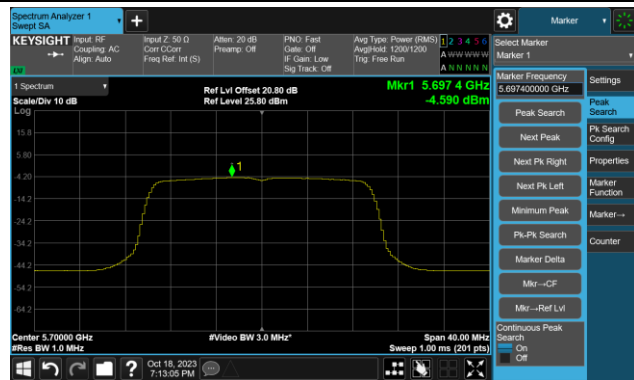

802.11ax-HE20 Power Spectral Density- Ant 1

Channel 36 (5180MHz)

Channel 44 (5220MHz)

Channel 48 (5240MHz)

Channel 52 (5260MHz)

Channel 60 (5300MHz)

Channel 64 (5320MHz)

Channel 100 (5500MHz)

Channel 116 (5580MHz)

802.11ax-HE20 Power Spectral Density- Ant 1

Channel 140 (5700MHz)

Channel 144(5720MHz)

Channel 149 (5745MHz)

Channel 157 (5785MHz)

Channel 165 (5825MHz)

802.11ax-HE40 Power Spectral Density- Ant 1