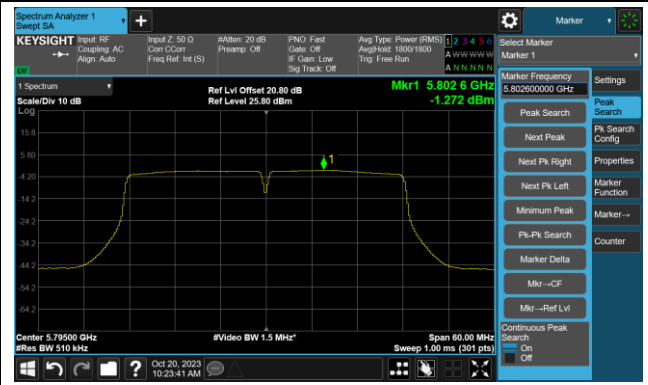

Channel 54 (5270MHz)

Channel 62 (5310MHz)

Channel 102 (5510MHz)

Channel 110 (5550MHz)

Channel 134 (5670MHz)

Channel 142(5710MHz)

802.11ac-VHT40 Power Spectral Density- Ant 1

Channel 151 (5755MHz)

Channel 159 (5795MHz)

802.11ac-VHT80 Power Spectral Density- Ant 1

Channel 42 (5210MHz)

Channel 58 (5290MHz)

Channel 106 (5530MHz)

Channel 122 (5610MHz)

Channel 138 (5690MHz)

Channel 155 (5775MHz)