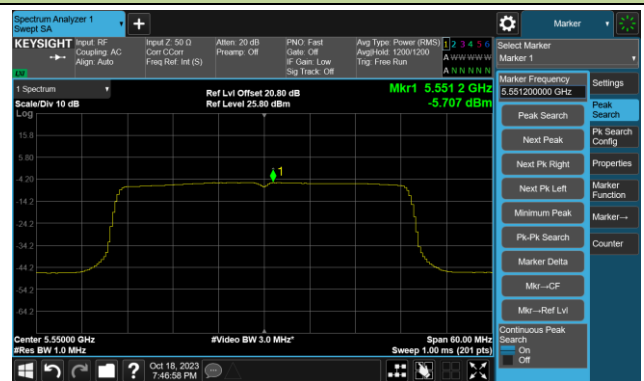

Channel 38 (5190MHz)

Channel 46 (5230MHz)

Channel 54 (5270MHz)

Channel 62 (5310MHz)

Channel 102 (5510MHz)

Channel 110 (5550MHz)

Channel 134 (5670MHz)

Channel 142(5710MHz)

802.11ax-HE40 Power Spectral Density- Ant 1

Channel 151 (5755MHz)

Channel 159 (5795MHz)

802.11ax-HE80 Power Spectral Density- Ant 1

Channel 42 (5210MHz)

Channel 58 (5290MHz)

Channel 106 (5530MHz)

Channel 122 (5610MHz)