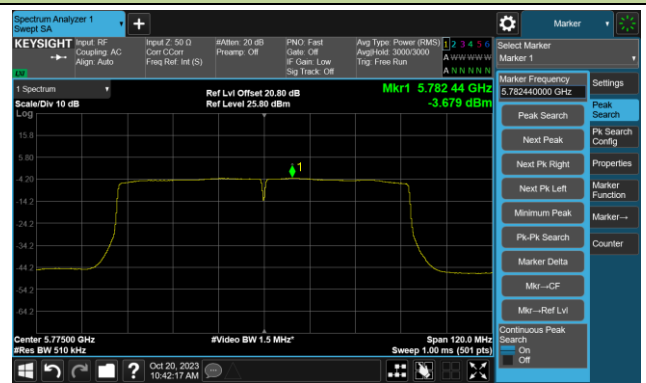

Channel 159 (5795MHz)

802.11ac-VHT80 Power Spectral Density- Ant 1

Channel 42 (5210MHz)

Channel 58 (5290MHz)

Channel 106 (5530MHz)

Channel 122 (5610MHz)

Channel 138 (5690MHz)

Channel 155 (5775MHz)

802.11ax-HE20 Power Spectral Density- Ant 1

Channel 36 (5180MHz)

Channel 44 (5220MHz)

Channel 48 (5240MHz)

Channel 52 (5260MHz)

Channel 60 (5300MHz)

Channel 64 (5320MHz)

Channel 100 (5500MHz)