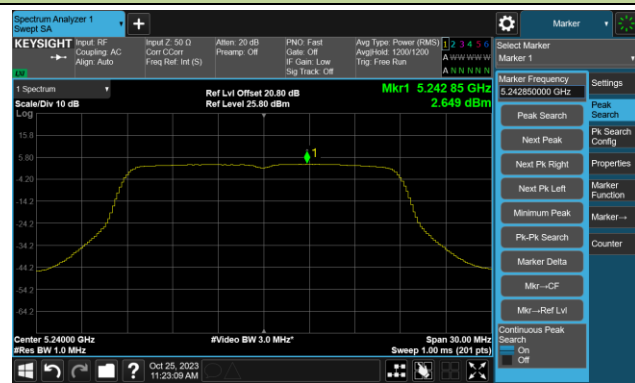

802.11a Power Spectral Density- Ant 1

Channel 140 (5700MHz)

Channel 144(5720MHz)

Channel 149 (5745MHz)

Channel 157 (5785MHz)

Channel 165 (5825MHz)

802.11ac-VHT20 Power Spectral Density- Ant 1

Channel 36 (5180MHz)

Channel 44 (5220MHz)

Channel 48 (5240MHz)

Channel 52 (5260MHz)

Channel 60 (5300MHz)

Channel 64 (5320MHz)

Channel 100 (5500MHz)

Channel 116 (5580MHz)

802.11ac-VHT20 Power Spectral Density- Ant 1