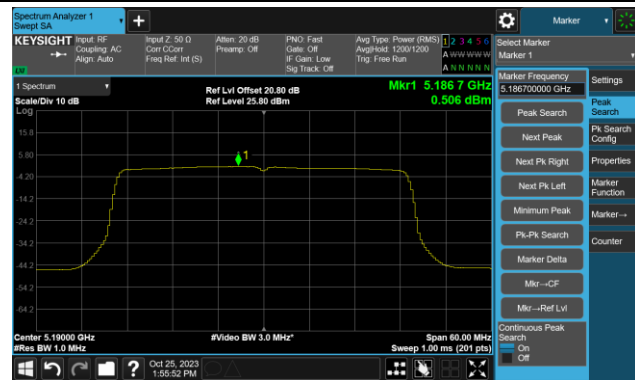

802.11ax-HE40 Power Spectral Density- Ant 1

Channel 38 (5190MHz)