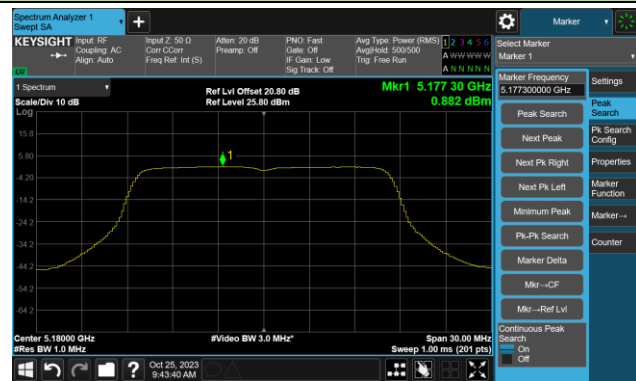

802.11ax-HE40 Power Spectral Density- Ant 1

Channel 151 (5755MHz)

Channel 159 (5795MHz)

802.11ax-HE80 Power Spectral Density- Ant 1

Channel 42 (5210MHz)

Channel 58 (5290MHz)

Channel 106 (5530MHz)

Channel 122 (5610MHz)

Channel 138 (5690MHz)

Channel 155 (5775MHz)

802.11a Power Spectral Density- Ant 2

Channel 36 (5180MHz)

Channel 44 (5220MHz)

Channel 48 (5240MHz)

Channel 52 (5260MHz)

Channel 60 (5300MHz)

Channel 64 (5320MHz)

Channel 100 (5500MHz)

Channel 116 (5580MHz)