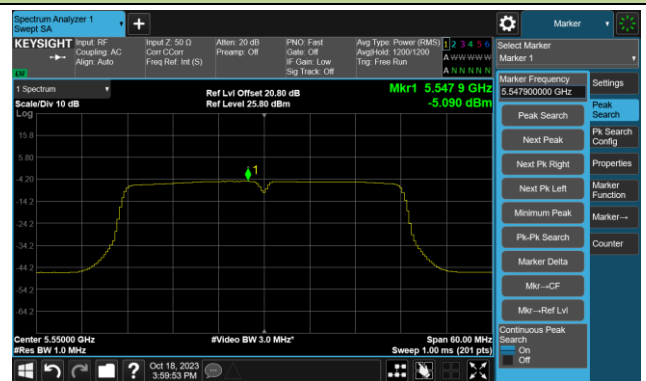

Channel 54 (5270MHz)

Channel 62 (5310MHz)

Channel 102 (5510MHz)

Channel 110 (5550MHz)

Channel 134 (5670MHz)

Channel 142(5710MHz)

802.11ac-VHT40 Power Spectral Density- Ant 1

Channel 151 (5755MHz)

Channel 159 (5795MHz)

802.11ac-VHT80 Power Spectral Density- Ant 1

Channel 42 (5210MHz)

Channel 58 (5290MHz)

Channel 106 (5530MHz)

Channel 122 (5610MHz)

Channel 138 (5690MHz)

Channel 155 (5775MHz)