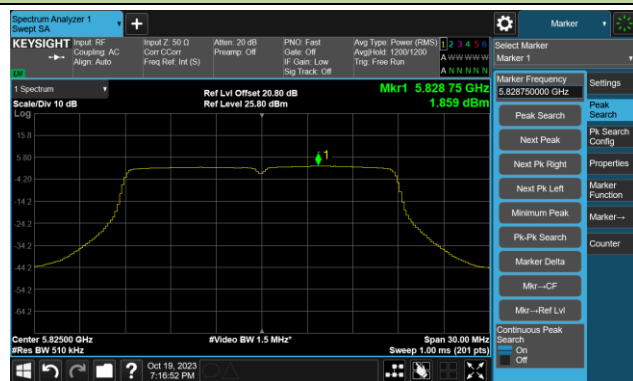

Channel 44 (5220MHz)

Channel 48 (5240MHz)

Channel 52 (5260MHz)

Channel 60 (5300MHz)

Channel 64 (5320MHz)

Channel 100 (5500MHz)

Channel 116 (5580MHz)

802.11ac-VHT20 Power Spectral Density- Ant 1

Channel 140 (5700MHz)

Channel 144(5720MHz)

Channel 149 (5745MHz)

Channel 157 (5785MHz)

Channel 165 (5825MHz)

802.11ac-VHT40 Power Spectral Density- Ant 1

Channel 38 (5190MHz)

Channel 46 (5230MHz)

Channel 54 (5270MHz)

Channel 62 (5310MHz)

Channel 102 (5510MHz)

Channel 110 (5550MHz)

Channel 134 (5670MHz)

Channel 142(5710MHz)

802.11ac-VHT40 Power Spectral Density- Ant 1

Channel 151 (5755MHz)