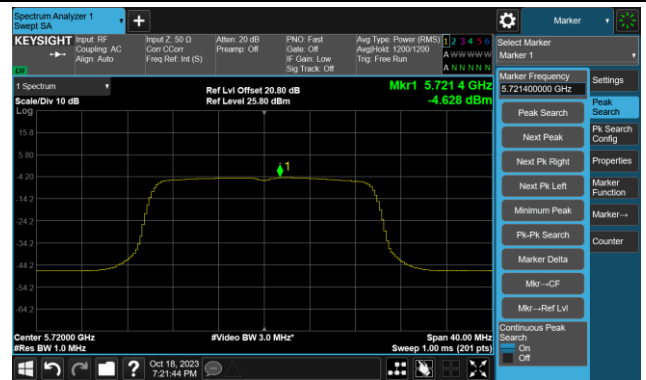

Channel 116 (5580MHz)

802.11ax-HE20 Power Spectral Density- Ant 1

Channel 140 (5700MHz)

Channel 144(5720MHz)

Channel 149 (5745MHz)

Channel 157 (5785MHz)

Channel 165 (5825MHz)

802.11ax-HE40 Power Spectral Density- Ant 1

Channel 38 (5190MHz)

Channel 46 (5230MHz)

Channel 54 (5270MHz)

Channel 62 (5310MHz)

Channel 102 (5510MHz)

Channel 110 (5550MHz)

Channel 134 (5670MHz)

Channel 142(5710MHz)