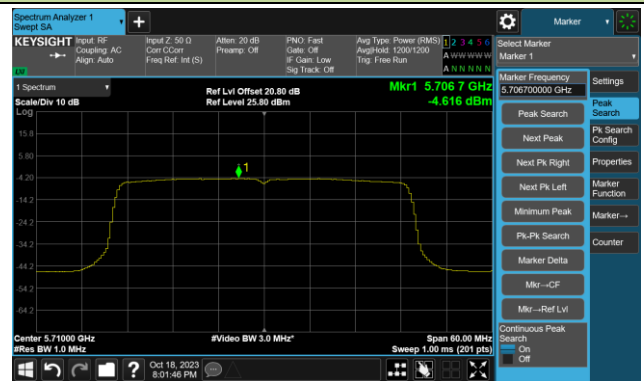

Channel 38 (5190MHz)

Channel 46 (5230MHz)

Channel 54 (5270MHz)

Channel 62 (5310MHz)

Channel 102 (5510MHz)

Channel 110 (5550MHz)

Channel 134 (5670MHz)

Channel 142(5710MHz)

802.11ax-HE40 Power Spectral Density- Ant 1

Channel 151 (5755MHz)

Channel 159 (5795MHz)

802.11ax-HE80 Power Spectral Density- Ant 1

Channel 42 (5210MHz)

Channel 58 (5290MHz)

Channel 106 (5530MHz)

Channel 122 (5610MHz)