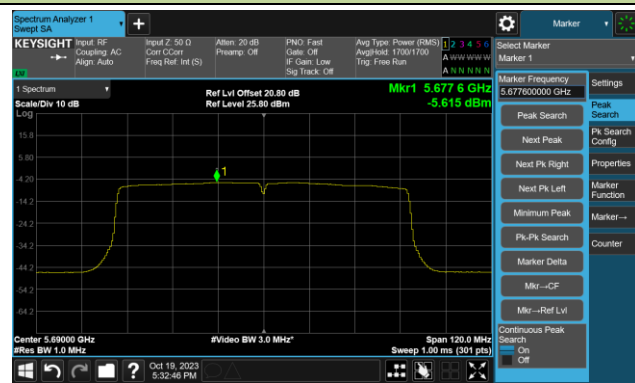

Channel 159 (5795MHz)

802.11ac-VHT80 Power Spectral Density- Ant 1

Channel 42 (5210MHz)

Channel 58 (5290MHz)

Channel 106 (5530MHz)

Channel 122 (5610MHz)

Channel 138 (5690MHz)

Channel 155 (5775MHz)

802.11ax-HE20 Power Spectral Density- Ant 1

Channel 36 (5180MHz)

Channel 44 (5220MHz)

Channel 48 (5240MHz)

Channel 52 (5260MHz)

Channel 60 (5300MHz)

Channel 64 (5320MHz)

Channel 100 (5500MHz)