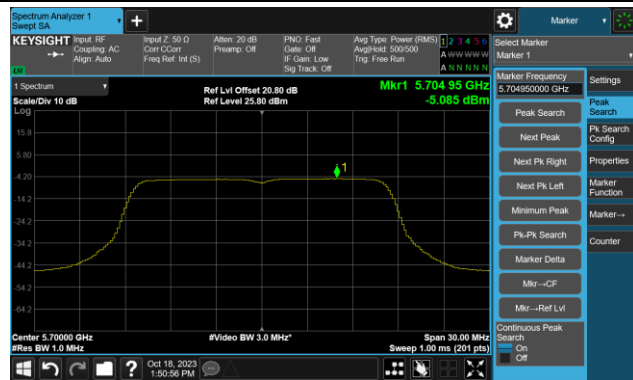

802.11ax-HE80 Power Spectral Density- Ant 0

Channel 42 (5210MHz)

Channel 58 (5290MHz)

Channel 106 (5530MHz)

Channel 122 (5610MHz)

Channel 138 (5690MHz)

Channel 155 (5775MHz)

802.11a Power Spectral Density- Ant 1

Channel 36 (5180MHz)

Channel 44 (5220MHz)

Channel 48 (5240MHz)

Channel 52 (5260MHz)

Channel 60 (5300MHz)

Channel 64 (5320MHz)

Channel 100 (5500MHz)

Channel 116 (5580MHz)

802.11a Power Spectral Density- Ant 1

Channel 140 (5700MHz)

Channel 144(5720MHz)

Channel 149 (5745MHz)

Channel 157 (5785MHz)

Channel 165 (5825MHz)

802.11ac-VHT20 Power Spectral Density- Ant 1

Channel 36 (5180MHz)