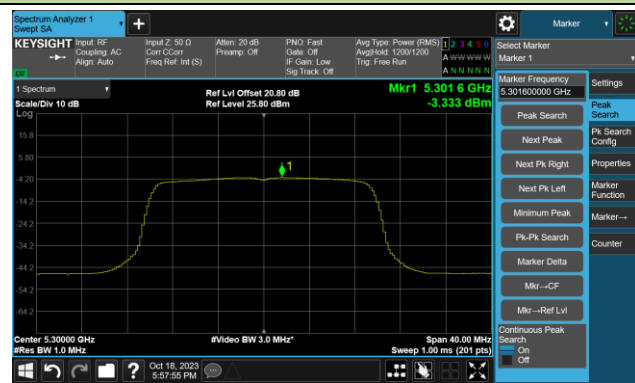

Channel 159 (5795MHz)

802.11ac-VHT80 Power Spectral Density- Ant 1

Channel 42 (5210MHz)

Channel 58 (5290MHz)

Channel 106 (5530MHz)

Channel 122 (5610MHz)

Channel 138 (5690MHz)

Channel 155 (5775MHz)

802.11ax-HE20 Power Spectral Density- Ant 1

Channel 36 (5180MHz)

Channel 44 (5220MHz)

Channel 48 (5240MHz)

Channel 52 (5260MHz)

Channel 60 (5300MHz)

Channel 64 (5320MHz)

Channel 100 (5500MHz)

Channel 116 (5580MHz)

802.11ax-HE20 Power Spectral Density- Ant 1

Channel 140 (5700MHz)

Channel 144(5720MHz)

Channel 149 (5745MHz)

Channel 157 (5785MHz)

Channel 165 (5825MHz)

802.11ax-HE40 Power Spectral Density- Ant 1