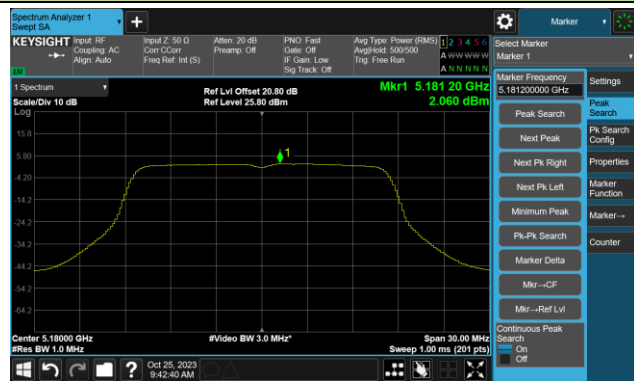

802.11ax-HE80 Power Spectral Density- Ant 0

Channel 42 (5210MHz)

Channel 58 (5290MHz)

Channel 106 (5530MHz)

Channel 122 (5610MHz)

Channel 138 (5690MHz)

Channel 155 (5775MHz)

802.11a Power Spectral Density- Ant 1

Channel 36 (5180MHz)

Channel 44 (5220MHz)

Channel 48 (5240MHz)

Channel 52 (5260MHz)

Channel 60 (5300MHz)

Channel 64 (5320MHz)

Channel 100 (5500MHz)

Channel 116 (5580MHz)

802.11a Power Spectral Density- Ant 1

Channel 140 (5700MHz)

Channel 144(5720MHz)

Channel 149 (5745MHz)

Channel 157 (5785MHz)

Channel 165 (5825MHz)

802.11ac-VHT20 Power Spectral Density- Ant 1

Channel 36 (5180MHz)