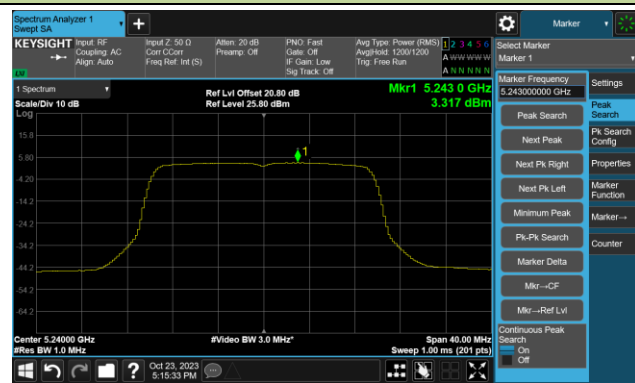

802.11ax-HE20 Power Spectral Density- Ant 1

Channel 36 (5180MHz)

Channel 44 (5220MHz)

Channel 48 (5240MHz)

Channel 52 (5260MHz)

Channel 60 (5300MHz)

Channel 64 (5320MHz)

Channel 100 (5500MHz)

Channel 116 (5580MHz)

802.11ax-HE20 Power Spectral Density- Ant 1

Channel 140 (5700MHz)

Channel 144(5720MHz)

Channel 149 (5745MHz)

Channel 157 (5785MHz)

Channel 165 (5825MHz)

802.11ax-HE40 Power Spectral Density- Ant 1