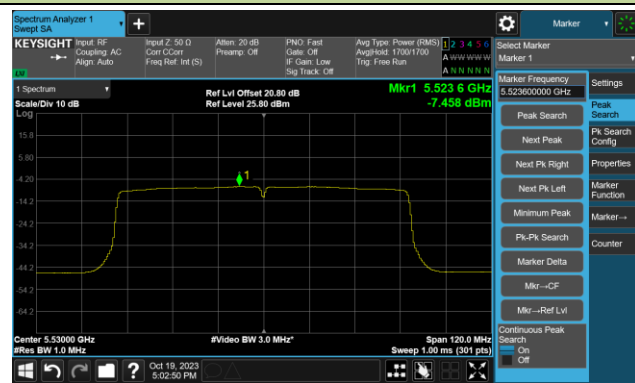

Channel 159 (5795MHz)

802.11ac-VHT80 Power Spectral Density- Ant 1

Channel 42 (5210MHz)

Channel 58 (5290MHz)

Channel 106 (5530MHz)

Channel 122 (5610MHz)

Channel 138 (5690MHz)

Channel 155 (5775MHz)

802.11ax-HE20 Power Spectral Density- Ant 1

Channel 36 (5180MHz)

Channel 44 (5220MHz)

Channel 48 (5240MHz)

Channel 52 (5260MHz)

Channel 60 (5300MHz)

Channel 64 (5320MHz)

Channel 100 (5500MHz)