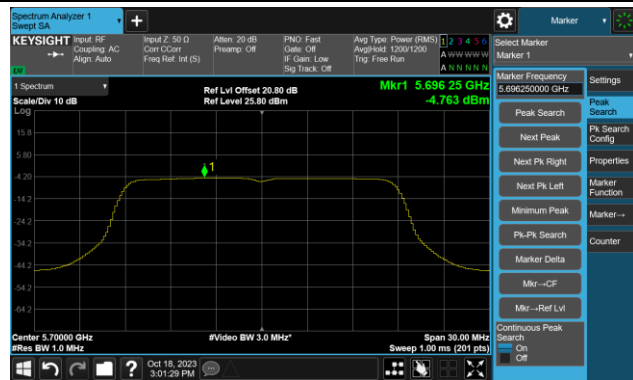

802.11a Power Spectral Density- Ant 1

Channel 140 (5700MHz)

Channel 144(5720MHz)

Channel 149 (5745MHz)

Channel 157 (5785MHz)

Channel 165 (5825MHz)

802.11ac-VHT20 Power Spectral Density- Ant 1

Channel 36 (5180MHz)

Channel 44 (5220MHz)

Channel 48 (5240MHz)

Channel 52 (5260MHz)

Channel 60 (5300MHz)

Channel 64 (5320MHz)

Channel 100 (5500MHz)

Channel 116 (5580MHz)

802.11ac-VHT20 Power Spectral Density- Ant 1

Channel 140 (5700MHz)

Channel 144(5720MHz)

Channel 149 (5745MHz)

Channel 157 (5785MHz)

Channel 165 (5825MHz)

802.11ac-VHT40 Power Spectral Density- Ant 1

Channel 38 (5190MHz)

Channel 46 (5230MHz)