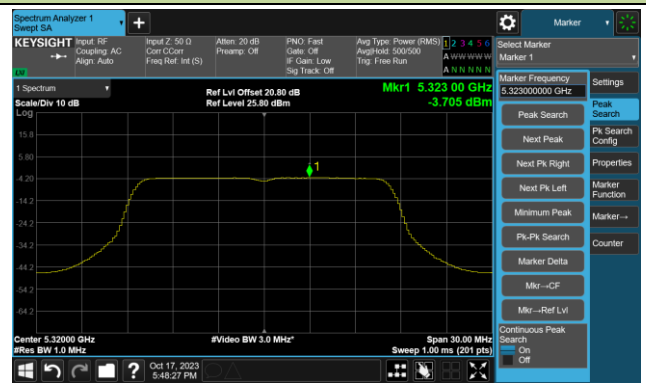

Channel 36 (5180MHz)

Channel 44 (5220MHz)

Channel 48 (5240MHz)

Channel 52 (5260MHz)

Channel 60 (5300MHz)

Channel 64 (5320MHz)

Channel 100 (5500MHz)

Channel 116 (5580MHz)

802.11a Power Spectral Density- Ant 1

Channel 140 (5700MHz)

Channel 144(5720MHz)

Channel 149 (5745MHz)

Channel 157 (5785MHz)

Channel 165 (5825MHz)

802.11ac-VHT20 Power Spectral Density- Ant 1

Channel 36 (5180MHz)