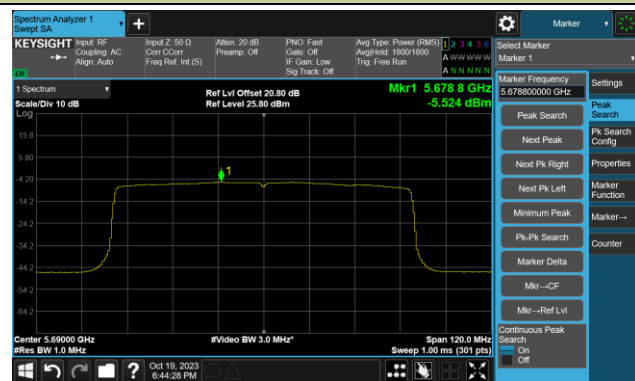

802.11ax-HE40 Power Spectral Density- Ant 1

Channel 151 (5755MHz)

Channel 159 (5795MHz)

802.11ax-HE80 Power Spectral Density- Ant 1

Channel 42 (5210MHz)

Channel 58 (5290MHz)

Channel 106 (5530MHz)

Channel 122 (5610MHz)

Channel 138 (5690MHz)

Channel 155 (5775MHz)

802.11a Power Spectral Density- Ant 2

Channel 36 (5180MHz)

Channel 44 (5220MHz)

Channel 48 (5240MHz)

Channel 52 (5260MHz)

Channel 60 (5300MHz)