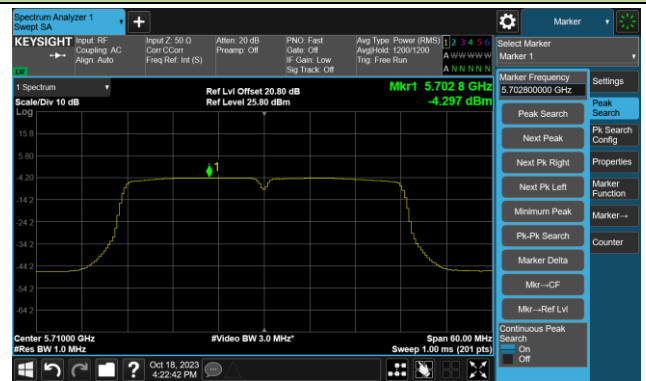

Channel 54 (5270MHz)

Channel 62 (5310MHz)

Channel 102 (5510MHz)

Channel 110 (5550MHz)

Channel 134 (5670MHz)

Channel 142(5710MHz)

802.11ac-VHT40 Power Spectral Density- Ant 1

Channel 151 (5755MHz)

Channel 159 (5795MHz)

802.11ac-VHT80 Power Spectral Density- Ant 1

Channel 42 (5210MHz)

Channel 58 (5290MHz)

Channel 106 (5530MHz)

Channel 122 (5610MHz)

Channel 138 (5690MHz)

Channel 155 (5775MHz)