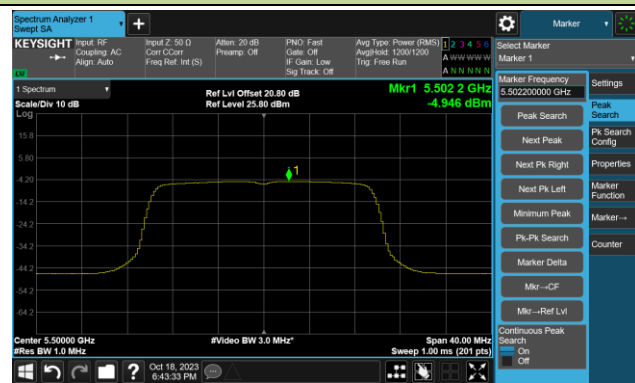

802.11ax-HE20 Power Spectral Density- Ant 1

Channel 36 (5180MHz)

Channel 44 (5220MHz)

Channel 48 (5240MHz)

Channel 52 (5260MHz)

Channel 60 (5300MHz)

Channel 64 (5320MHz)

Channel 100 (5500MHz)

Channel 116 (5580MHz)

802.11ax-HE20 Power Spectral Density- Ant 1

Channel 140 (5700MHz)

Channel 144(5720MHz)

Channel 149 (5745MHz)

Channel 157 (5785MHz)

Channel 165 (5825MHz)

802.11ax-HE40 Power Spectral Density- Ant 1