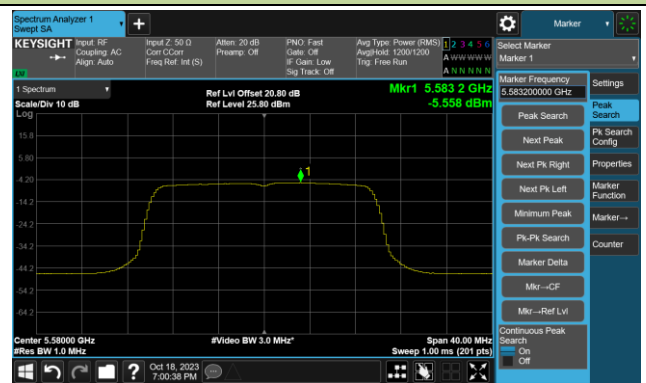

802.11ax-HE20 Power Spectral Density- Ant 1

Channel 36 (5180MHz)

Channel 44 (5220MHz)

Channel 48 (5240MHz)

Channel 52 (5260MHz)

Channel 60 (5300MHz)

Channel 64 (5320MHz)

Channel 100 (5500MHz)

Channel 116 (5580MHz)

802.11ax-HE20 Power Spectral Density- Ant 1

Channel 140 (5700MHz)

Channel 144(5720MHz)

Channel 149 (5745MHz)

Channel 157 (5785MHz)

Channel 165 (5825MHz)

802.11ax-HE40 Power Spectral Density- Ant 1