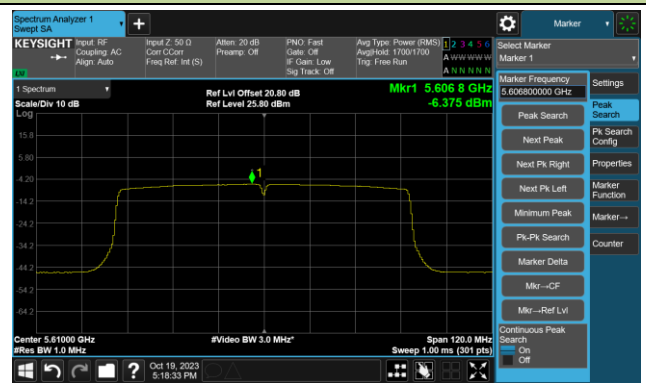

Channel 159 (5795MHz)

802.11ac-VHT80 Power Spectral Density- Ant 1

Channel 42 (5210MHz)

Channel 58 (5290MHz)

Channel 106 (5530MHz)

Channel 122 (5610MHz)

Channel 138 (5690MHz)

Channel 155 (5775MHz)

802.11ax-HE20 Power Spectral Density- Ant 1

Channel 36 (5180MHz)

Channel 44 (5220MHz)

Channel 48 (5240MHz)

Channel 52 (5260MHz)

Channel 60 (5300MHz)

Channel 64 (5320MHz)

Channel 100 (5500MHz)