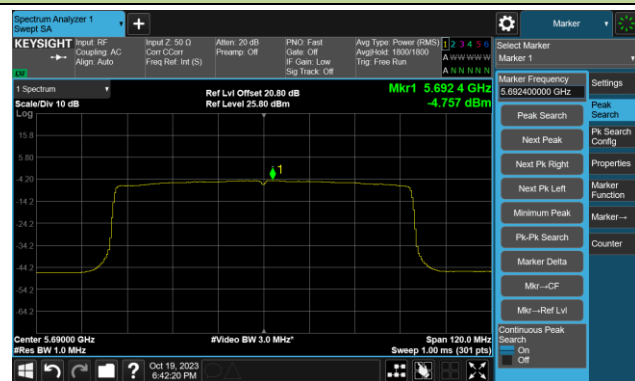

802.11ax-HE80 Power Spectral Density- Ant 0

Channel 42 (5210MHz)

Channel 58 (5290MHz)

Channel 106 (5530MHz)

Channel 122 (5610MHz)

Channel 138 (5690MHz)

Channel 155 (5775MHz)

802.11a Power Spectral Density- Ant 1

Channel 36 (5180MHz)

Channel 44 (5220MHz)

Channel 48 (5240MHz)

Channel 52 (5260MHz)

Channel 60 (5300MHz)

Channel 64 (5320MHz)

Channel 100 (5500MHz)

Channel 116 (5580MHz)