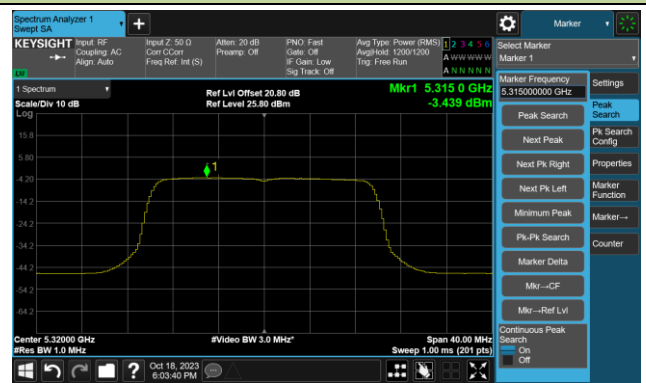

802.11ax-HE20 Power Spectral Density- Ant 1

Channel 36 (5180MHz)

Channel 44 (5220MHz)

Channel 48 (5240MHz)

Channel 52 (5260MHz)

Channel 60 (5300MHz)

Channel 64 (5320MHz)

Channel 100 (5500MHz)

Channel 116 (5580MHz)

802.11ax-HE20 Power Spectral Density- Ant 1

Channel 140 (5700MHz)

Channel 144(5720MHz)

Channel 149 (5745MHz)

Channel 157 (5785MHz)

Channel 165 (5825MHz)

802.11ax-HE40 Power Spectral Density- Ant 1