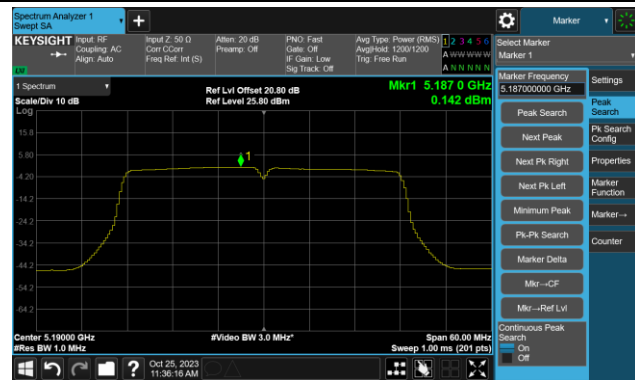

Channel 140 (5700MHz)

Channel 144(5720MHz)

Channel 149 (5745MHz)

Channel 157 (5785MHz)

Channel 165 (5825MHz)

802.11ac-VHT40 Power Spectral Density- Ant 1

Channel 38 (5190MHz)

Channel 46 (5230MHz)