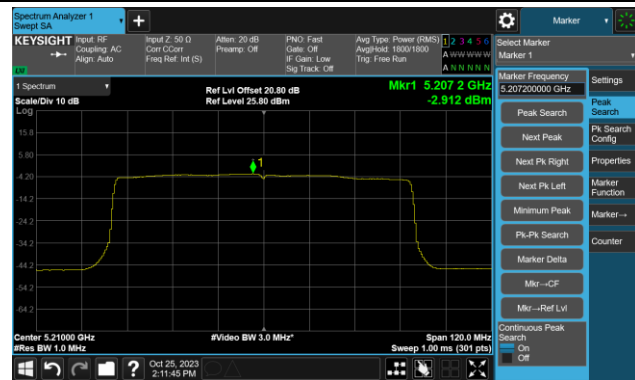

802.11ax-HE40 Power Spectral Density- Ant 1

Channel 151 (5755MHz)

Channel 159 (5795MHz)

802.11ax-HE80 Power Spectral Density- Ant 1

Channel 42 (5210MHz)

Channel 58 (5290MHz)

Channel 106 (5530MHz)

Channel 122 (5610MHz)

Channel 138 (5690MHz)

Channel 155 (5775MHz)

802.11a Power Spectral Density- Ant 2

Channel 36 (5180MHz)

Channel 44 (5220MHz)

Channel 48 (5240MHz)

Channel 52 (5260MHz)

Channel 60 (5300MHz)