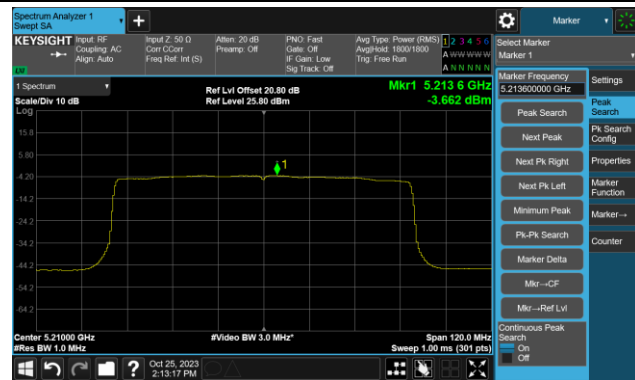

802.11ax-HE80 Power Spectral Density- Ant 0

Channel 42 (5210MHz)

Channel 58 (5290MHz)

Channel 106 (5530MHz)

Channel 122 (5610MHz)

Channel 138 (5690MHz)

Channel 155 (5775MHz)

802.11a Power Spectral Density- Ant 1