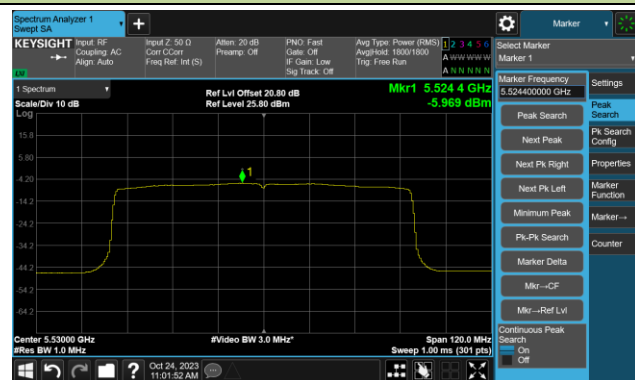

802.11ax-HE40 Power Spectral Density- Ant 1

Channel 151 (5755MHz)

Channel 159 (5795MHz)

802.11ax-HE80 Power Spectral Density- Ant 1

Channel 42 (5210MHz)

Channel 58 (5290MHz)

Channel 106 (5530MHz)

Channel 122 (5610MHz)

Channel 138 (5690MHz)

Channel 155 (5775MHz)

802.11a Power Spectral Density- Ant 2

Channel 36 (5180MHz)

Channel 44 (5220MHz)

Channel 48 (5240MHz)

Channel 52 (5260MHz)

Channel 60 (5300MHz)