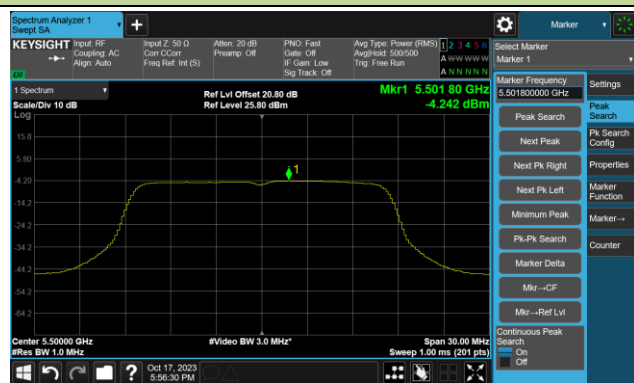

802.11ax-HE80 Power Spectral Density- Ant 0

Channel 42 (5210MHz)

Channel 58 (5290MHz)

Channel 106 (5530MHz)

Channel 122 (5610MHz)

Channel 138 (5690MHz)

Channel 155 (5775MHz)

802.11a Power Spectral Density- Ant 1

Channel 36 (5180MHz)

Channel 44 (5220MHz)

Channel 48 (5240MHz)

Channel 52 (5260MHz)

Channel 60 (5300MHz)

Channel 64 (5320MHz)

Channel 100 (5500MHz)

Channel 116 (5580MHz)

802.11a Power Spectral Density- Ant 1

Channel 140 (5700MHz)

Channel 144(5720MHz)

Channel 149 (5745MHz)

Channel 157 (5785MHz)

Channel 165 (5825MHz)

802.11ac-VHT20 Power Spectral Density- Ant 1

Channel 36 (5180MHz)