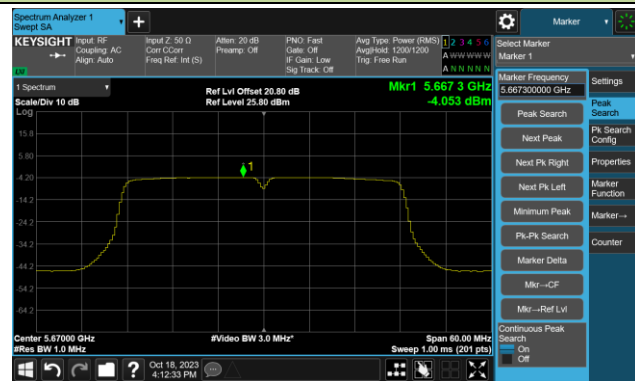

Channel 54 (5270MHz)

Channel 62 (5310MHz)

Channel 102 (5510MHz)

Channel 110 (5550MHz)

Channel 134 (5670MHz)

Channel 142(5710MHz)

802.11ac-VHT40 Power Spectral Density- Ant 1

Channel 151 (5755MHz)

Channel 159 (5795MHz)

802.11ac-VHT80 Power Spectral Density- Ant 1

Channel 42 (5210MHz)

Channel 58 (5290MHz)

Channel 106 (5530MHz)

Channel 122 (5610MHz)

Channel 138 (5690MHz)

Channel 155 (5775MHz)