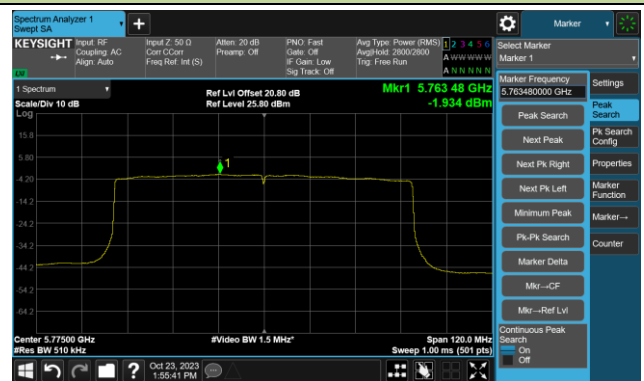

802.11ax-HE80 Power Spectral Density- Ant 0

Channel 42 (5210MHz)

Channel 58 (5290MHz)

Channel 106 (5530MHz)

Channel 122 (5610MHz)

Channel 138 (5690MHz)

Channel 155 (5775MHz)

802.11a Power Spectral Density- Ant 1