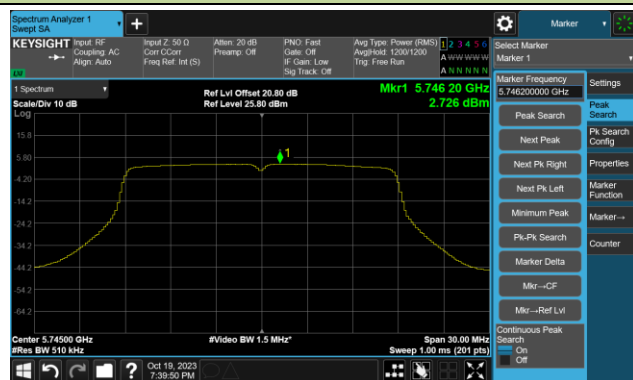

802.11a Power Spectral Density- Ant 1

Channel 140 (5700MHz)

Channel 144(5720MHz)

Channel 149 (5745MHz)

Channel 157 (5785MHz)

Channel 165 (5825MHz)

802.11ac-VHT20 Power Spectral Density- Ant 1

Channel 36 (5180MHz)

Channel 44 (5220MHz)

Channel 48 (5240MHz)

Channel 52 (5260MHz)

Channel 60 (5300MHz)

Channel 64 (5320MHz)

Channel 100 (5500MHz)

Channel 116 (5580MHz)

802.11ac-VHT20 Power Spectral Density- Ant 1

Channel 140 (5700MHz)

Channel 144(5720MHz)

Channel 149 (5745MHz)

Channel 157 (5785MHz)

Channel 165 (5825MHz)

802.11ac-VHT40 Power Spectral Density- Ant 1

Channel 38 (5190MHz)

Channel 46 (5230MHz)