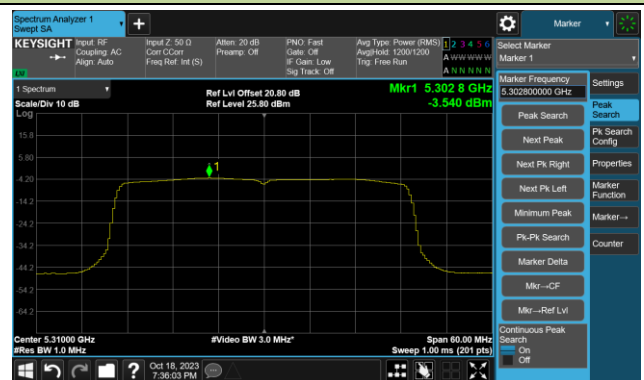

Channel 38 (5190MHz)

Channel 46 (5230MHz)

Channel 54 (5270MHz)

Channel 62 (5310MHz)

Channel 102 (5510MHz)

Channel 110 (5550MHz)

Channel 134 (5670MHz)

Channel 142(5710MHz)

802.11ax-HE40 Power Spectral Density- Ant 1

Channel 151 (5755MHz)

Channel 159 (5795MHz)

802.11ax-HE80 Power Spectral Density- Ant 1

Channel 42 (5210MHz)

Channel 58 (5290MHz)

Channel 106 (5530MHz)

Channel 122 (5610MHz)