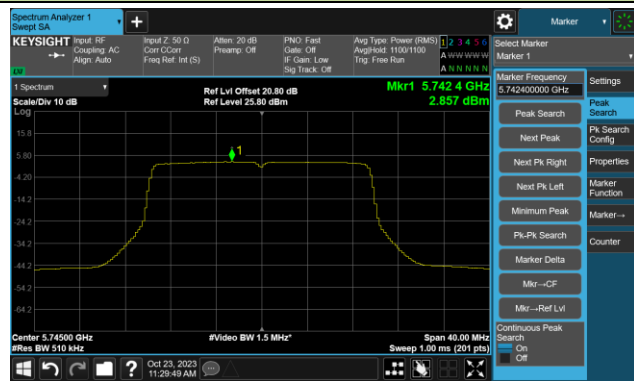

Channel 116 (5580MHz)

802.11ax-HE20 Power Spectral Density- Ant 1

Channel 140 (5700MHz)

Channel 144(5720MHz)

Channel 149 (5745MHz)

Channel 157 (5785MHz)

Channel 165 (5825MHz)

802.11ax-HE40 Power Spectral Density- Ant 1

Channel 38 (5190MHz)

Channel 46 (5230MHz)

Channel 54 (5270MHz)

Channel 62 (5310MHz)

Channel 102 (5510MHz)

Channel 110 (5550MHz)

Channel 134 (5670MHz)

Channel 142(5710MHz)