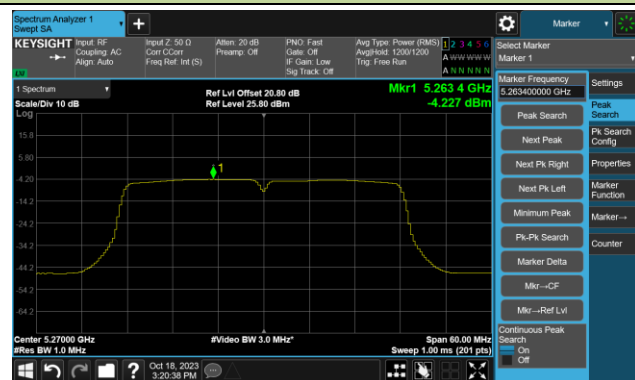

Channel 140 (5700MHz)

Channel 144(5720MHz)

Channel 149 (5745MHz)

Channel 157 (5785MHz)

Channel 165 (5825MHz)

802.11ac-VHT40 Power Spectral Density- Ant 1

Channel 38 (5190MHz)

Channel 46 (5230MHz)

Channel 54 (5270MHz)

Channel 62 (5310MHz)

Channel 102 (5510MHz)

Channel 110 (5550MHz)

Channel 134 (5670MHz)

Channel 142(5710MHz)

802.11ac-VHT40 Power Spectral Density- Ant 1

Channel 151 (5755MHz)