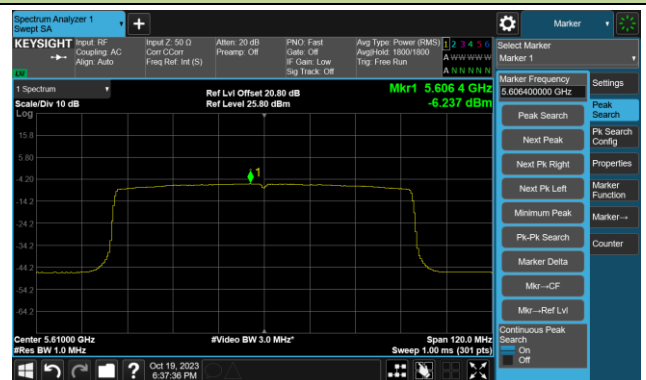

Channel 38 (5190MHz)

Channel 46 (5230MHz)

Channel 54 (5270MHz)

Channel 62 (5310MHz)

Channel 102 (5510MHz)

Channel 110 (5550MHz)

Channel 134 (5670MHz)

Channel 142(5710MHz)

802.11ax-HE40 Power Spectral Density- Ant 1

Channel 151 (5755MHz)

Channel 159 (5795MHz)

802.11ax-HE80 Power Spectral Density- Ant 1

Channel 42 (5210MHz)

Channel 58 (5290MHz)

Channel 106 (5530MHz)

Channel 122 (5610MHz)

Channel 138 (5690MHz)

Channel 155 (5775MHz)

802.11a Power Spectral Density- Ant 2

Channel 36 (5180MHz)

Channel 44 (5220MHz)

Channel 48 (5240MHz)

Channel 52 (5260MHz)

Channel 60 (5300MHz)