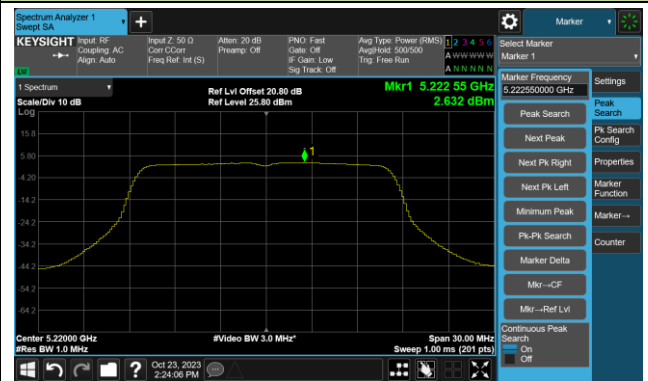

802.11ax-HE40 Power Spectral Density- Ant 1

Channel 151 (5755MHz)

Channel 159 (5795MHz)

802.11ax-HE80 Power Spectral Density- Ant 1

Channel 42 (5210MHz)

Channel 58 (5290MHz)

Channel 106 (5530MHz)

Channel 122 (5610MHz)

Channel 138 (5690MHz)

Channel 155 (5775MHz)

802.11a Power Spectral Density- Ant 2

Channel 36 (5180MHz)

Channel 44 (5220MHz)

Channel 48 (5240MHz)

Channel 52 (5260MHz)

Channel 60 (5300MHz)

Channel 64 (5320MHz)

Channel 100 (5500MHz)

Channel 116 (5580MHz)