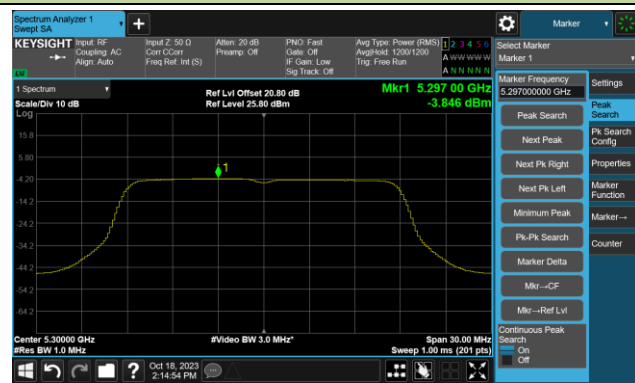

802.11a Power Spectral Density- Ant 1

Channel 140 (5700MHz)

Channel 144(5720MHz)

Channel 149 (5745MHz)

Channel 157 (5785MHz)

Channel 165 (5825MHz)

802.11ac-VHT20 Power Spectral Density- Ant 1

Channel 36 (5180MHz)

Channel 44 (5220MHz)

Channel 48 (5240MHz)

Channel 52 (5260MHz)

Channel 60 (5300MHz)

Channel 64 (5320MHz)

Channel 100 (5500MHz)

Channel 116 (5580MHz)

802.11ac-VHT20 Power Spectral Density- Ant 1

Channel 140 (5700MHz)

Channel 144(5720MHz)

Channel 149 (5745MHz)

Channel 157 (5785MHz)

Channel 165 (5825MHz)

802.11ac-VHT40 Power Spectral Density- Ant 1

Channel 38 (5190MHz)

Channel 46 (5230MHz)