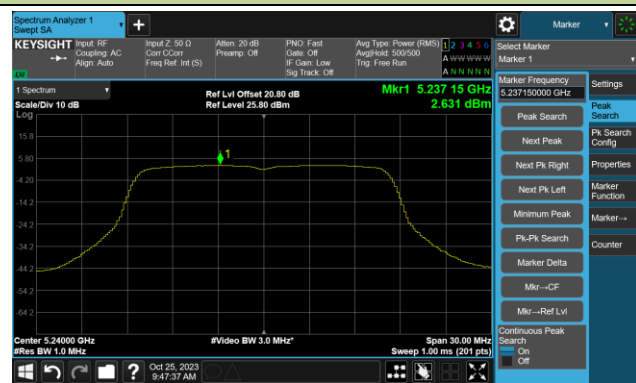

802.11ax-HE40 Power Spectral Density- Ant 1

Channel 151 (5755MHz)

Channel 159 (5795MHz)

802.11ax-HE80 Power Spectral Density- Ant 1

Channel 42 (5210MHz)

Channel 58 (5290MHz)

Channel 106 (5530MHz)

Channel 122 (5610MHz)

Channel 138 (5690MHz)

Channel 155 (5775MHz)

802.11a Power Spectral Density- Ant 2

Channel 36 (5180MHz)

Channel 44 (5220MHz)

Channel 48 (5240MHz)

Channel 52 (5260MHz)

Channel 60 (5300MHz)

Channel 64 (5320MHz)

Channel 100 (5500MHz)

Channel 116 (5580MHz)