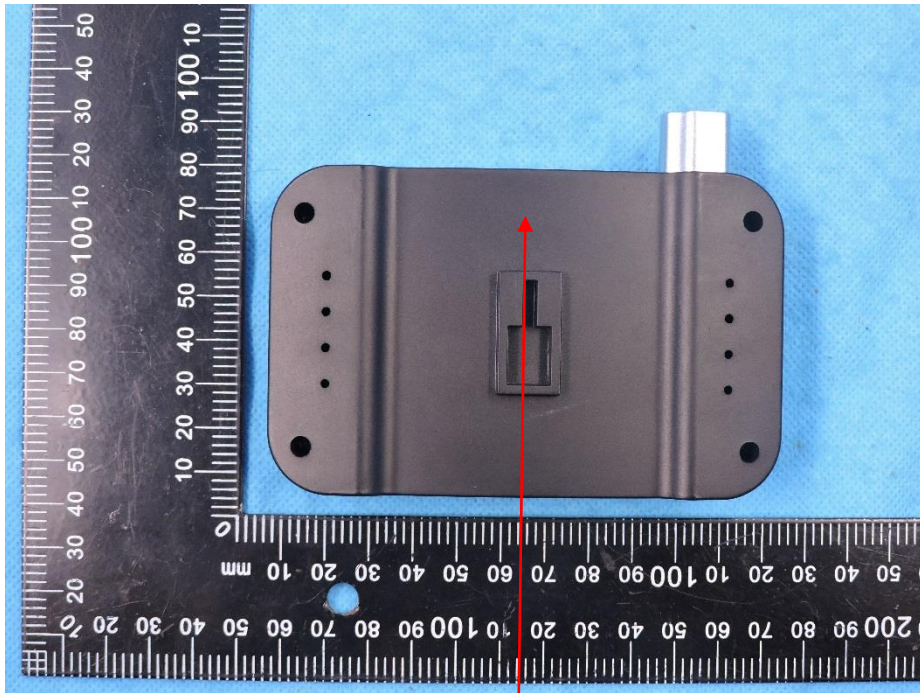

FCC Label

W: 15mm

Bluetooth tire pressure monitoring
system

Model name: KTD330

FCC ID: 2A38CAUTO330

L: 30mm

Note: The label is silk-screen on the sample