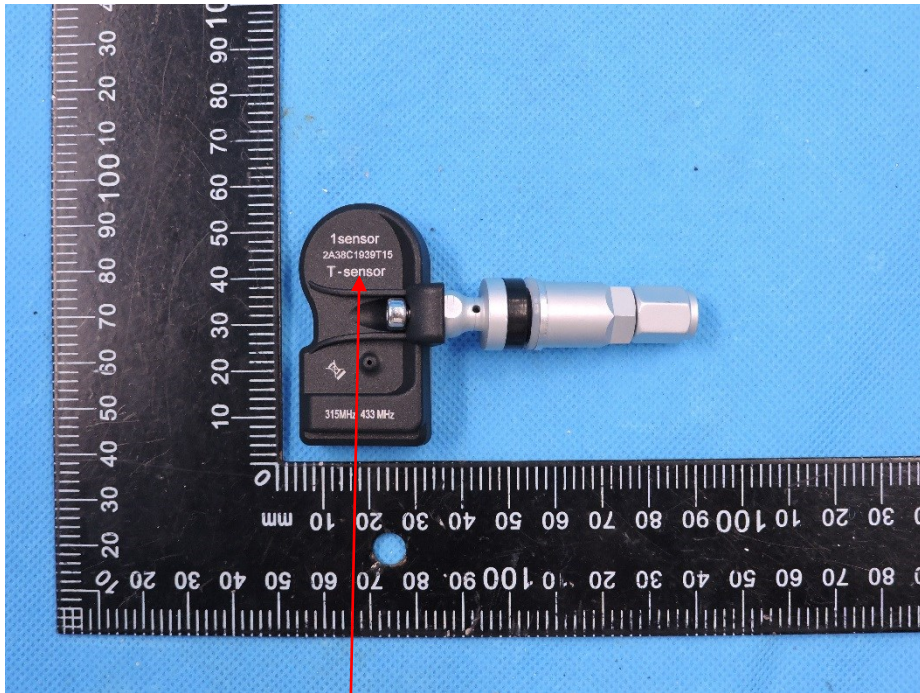

FCC Label

W:15mm

FCC ID: 2A38C1939T15

L:30mm

Note:The label is silk-screen on the sample