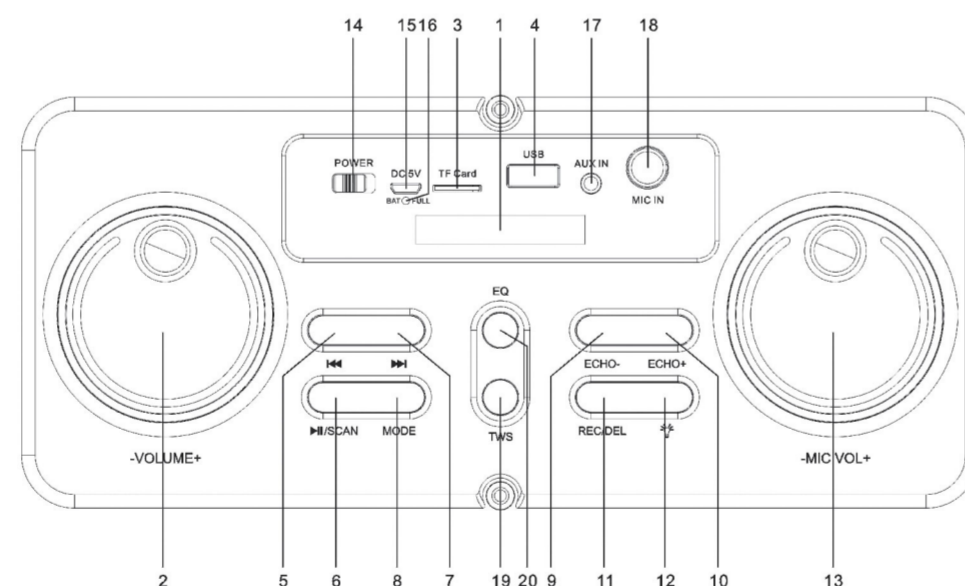

Product overview

Top panel operation

1. LED Display.
2. VOLUME: In USB/TF card/AUX/Bluetooth mode, rotate to adjust volume to your desired level.
3. TF CARD: Insert memory card to playback your stored music. File support MP3 format with capacity up to 32G (FAT32).
4. USB: Connect to a USB storage device to playback your stored music. File support MP3 format with capacity up to 32G (FAT32).
5. **◀◀**: In USB/TF card/Bluetooth mode, short press to select previous song. In FM mode, short press to move to previous stored FM channel.
6. **▶▶**/SCAN: In USB/TF card/Bluetooth mode, short press to play/pause the music. Long press to REPEAT ONE /REPEAT ALL tracks. In FM mode, short press to play/pause music, long press to AUTO SCAN the radio frequencies and save to memory. In AUX mode, short press to play/pause music.
7. **▶▶**: In USB/TF card/Bluetooth mode, short press to move to next song. In FM mode, short press to move to next stored FM channel.
8. MODE: Short press to select between USB/TF/AUX/Bluetooth and FM modes.
9. ECHO-: Press to reduce ECHO effects.
10. ECHO+: Press to increase ECHO effects.

2

11. Recording/DEL: Short press to enable records. During recording ECHO should be turned to minimum. Long press to delete recorded file. Recording in Microphone model is available.
12. LIGHT: Short press to select different lighting modes.
13. Mic Vol: Rotate knob to adjust the volume to your desired level
14. POWER: Press to power ON/OFF speaker.
15. DC 5V input (charging slot): Connect USB cable to the unit and plug into any USB charger.
16. Charging indicator: While charging the red indicator light will turn on, when fully charged blue light will turn on.
17. AUX IN: Connect to External device with AUX IN cable.
18. MIC IN: Insert a microphone to sing along while listing to music.
19. TWS pairing mode: Power on two PRPS-1777 speakers and select Bluetooth mode, speakers will automatically pair up. Pair the speaker with your Bluetooth device to share the music on both speakers. To exit TWS mode, long press MODE button.
20. EQ: In USB/TF/AUX/Bluetooth mode short press to select between NOR(Normal), POP(Pop), ROC(Rock), JAZ(Jazz), CLA(Classic), CVB(Concert) modes.

Basic operation

TURNING THE UNIT ON/OFF

Press the power ON/OFF button to switch the unit on/off. When the unit is powered on LED will be display.

SELECTING MODE

To change function modes, press the MODE to switch between Bluetooth/FM/LINE IN/USB/TF function.

ADJUSTING THE VOLUME

Rotate the VOLUME knob on the unit to increase or decrease the music volume to desired level.

MICROPHONE JACK

Microphone input is available in all modes. Connect your microphone to the 6.3mm MIC JACK found on the top panel of the unit. Rotate MIC VOL button on the unit to adjust MIC Volume. To record, connect a storage device (USB/TF card) and short press "REC/DEL" button to start recording. During recording, tune the "ECHO" to minimum. Please maintain proper distance between speaker and microphone to avoid.

LINE-IN