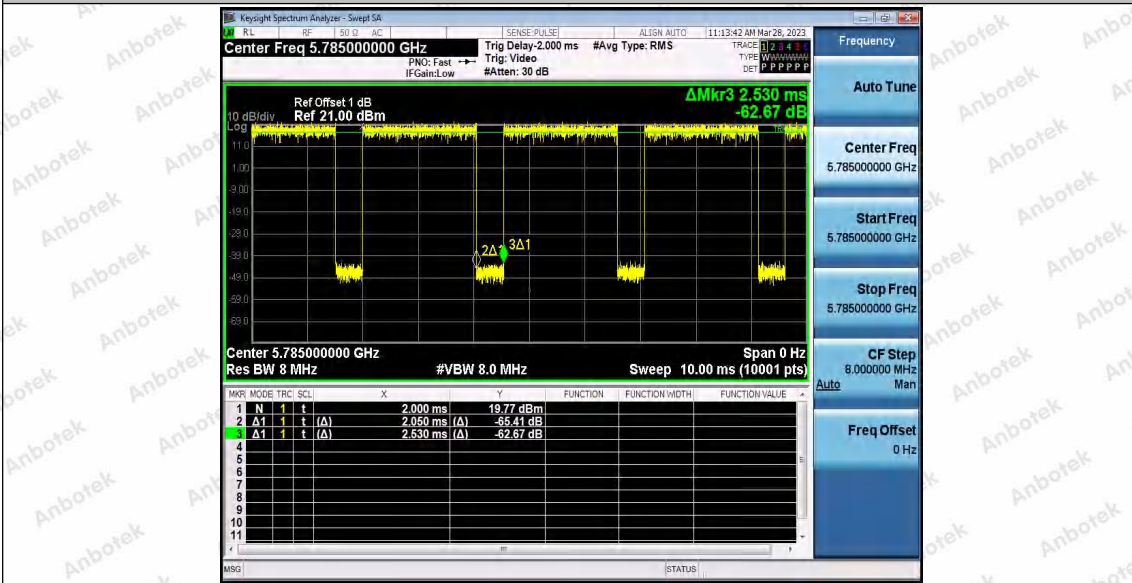

Hotline 400-003-0500
 www.anbotek.com.cn

11A_Ant1_5745

11A_Ant1_5785

Shenzhen Anbotek Compliance Laboratory Limited

Address: 1/F., Building D, Sogood Science and Technology Park, Sanwei Community, Hangcheng Street, Bao'an District, Shenzhen, Guangdong, China.
Tel: (86) 0755-26066440 Fax: (86) 0755-26014772 Email: service@anbotek.com