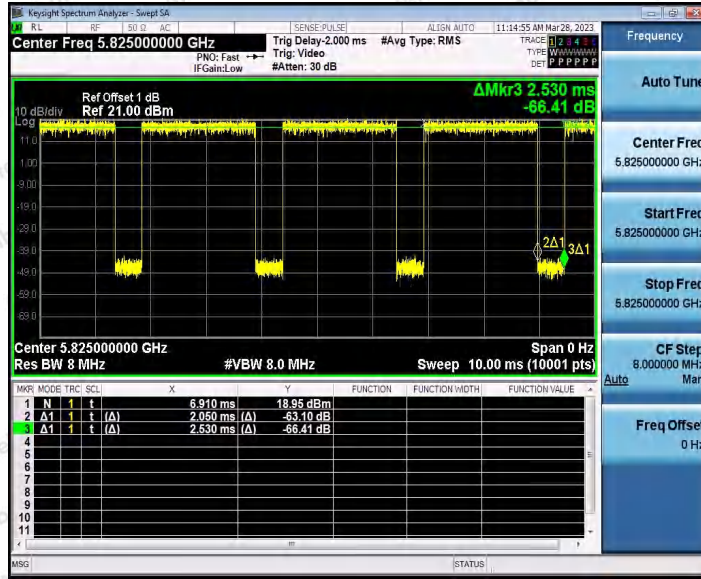

11A_Ant1_5825