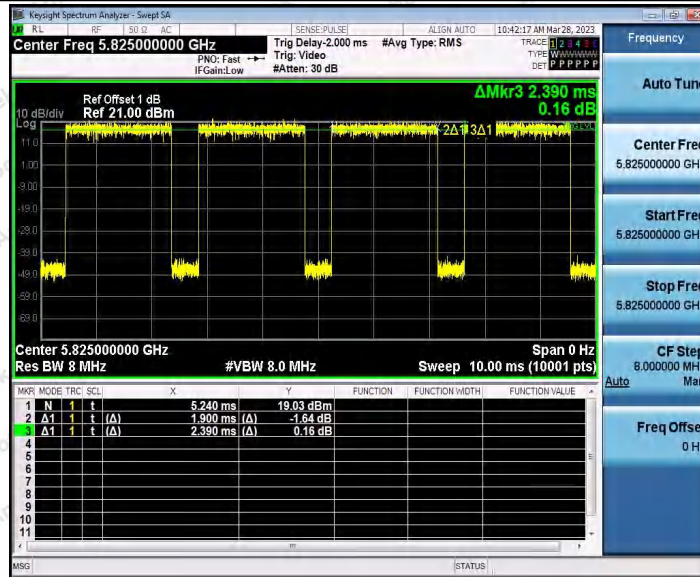

11N20SISO_Ant1_5825

11N40SISO_Ant1_5190

Shenzhen Anbotek Compliance Laboratory Limited

Address: 1/F., Building D, Sogood Science and Technology Park, Sanwei Community, Hangcheng Street, Bao'an District, Shenzhen, Guangdong, China.
Tel: (86) 0755-26066440 Fax: (86) 0755-26014772 Email: service@anbotek.com

Hotline
400-003-0500
www.anbotek.com.cn