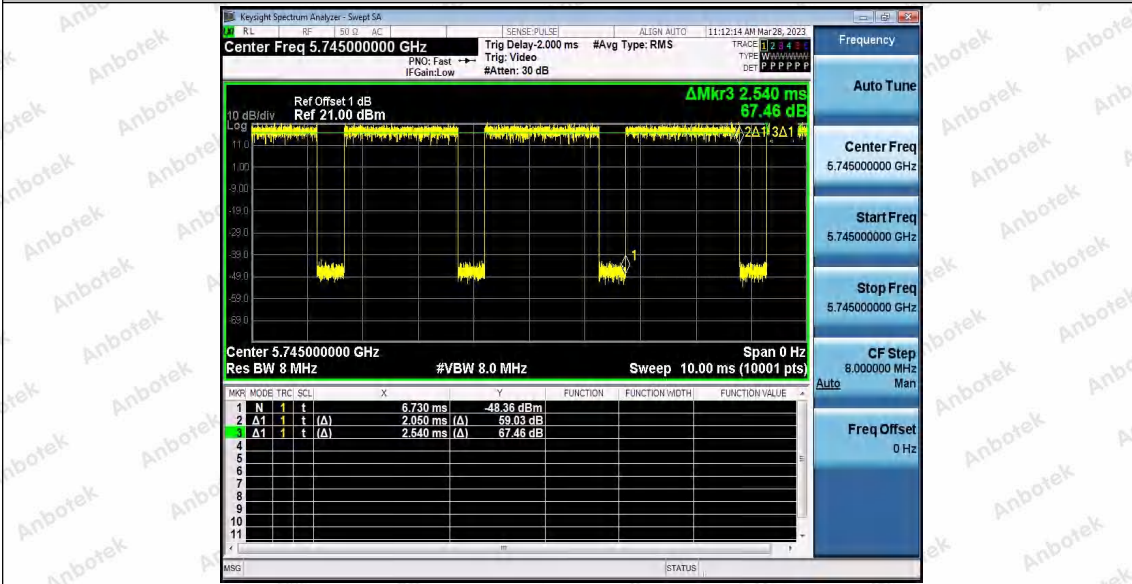

11A_Ant1_5745