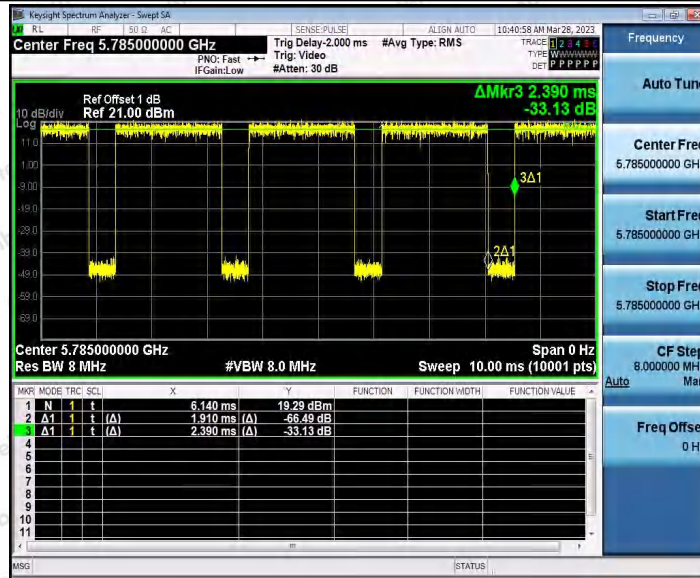

11N20SISO_Ant1_5785