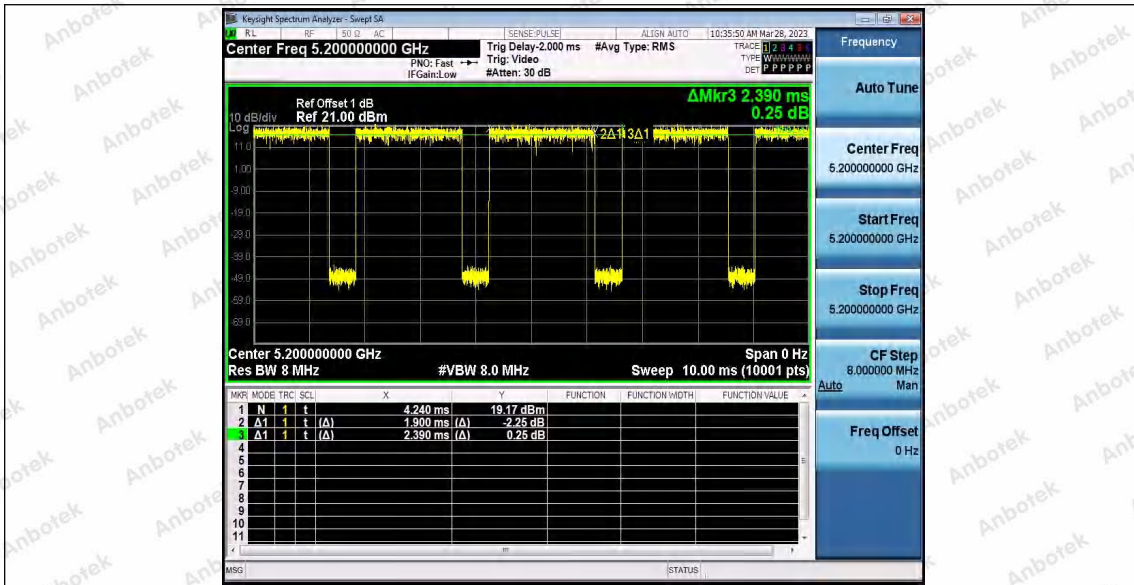

Shenzhen Anbotek Compliance Laboratory Limited

Address: 1/F., Building D, Sogood Science and Technology Park, Sanwei Community, Hangcheng Street, Bao'an District, Shenzhen, Guangdong, China.
Tel: (86) 0755-26066440 Fax: (86) 0755-26014772 Email: service@anbotek.com

Hotline 400-003-0500
www.anbotek.com.cn