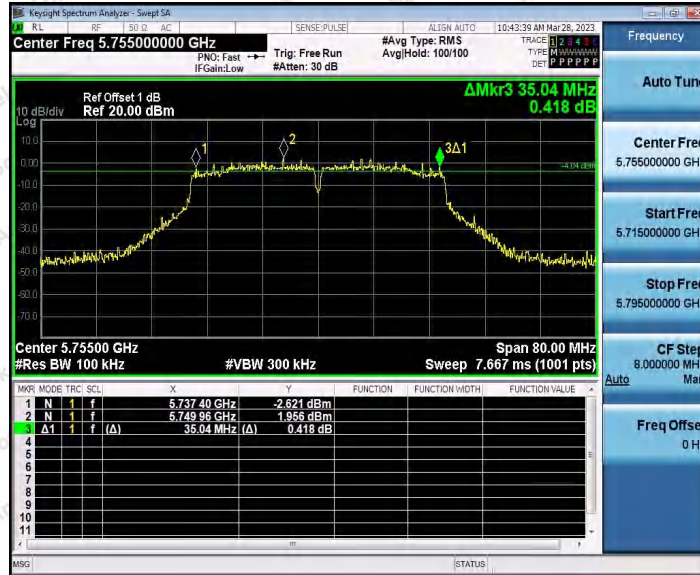

11N40SISO_Ant1_5755

11N40SISO_Ant1_5795

Shenzhen Anbotek Compliance Laboratory Limited

Address: 1/F., Building D, Sogood Science and Technology Park, Sanwei Community, Hangcheng Street, Bao'an District, Shenzhen, Guangdong, China.
Tel: (86) 0755-26066440 Fax: (86) 0755-26014772 Email: service@anbotek.com

Hotline 400-003-0500
www.anbotek.com.cn