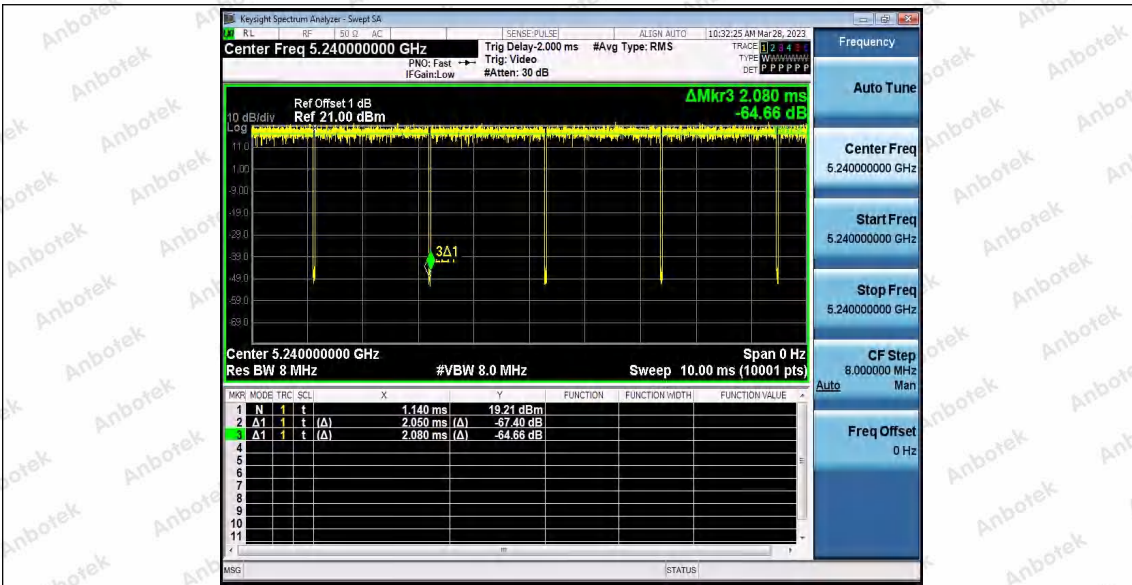

Shenzhen Anbotek Compliance Laboratory Limited

Address: 1/F., Building D, Sogood Science and Technology Park, Sanwei Community, Hangcheng Street, Bao'an District, Shenzhen, Guangdong, China.
Tel: (86) 0755-26066440 Fax: (86) 0755-26014772 Email: service@anbotek.com

Hotline: 400-003-0500
www.anbotek.com.cn