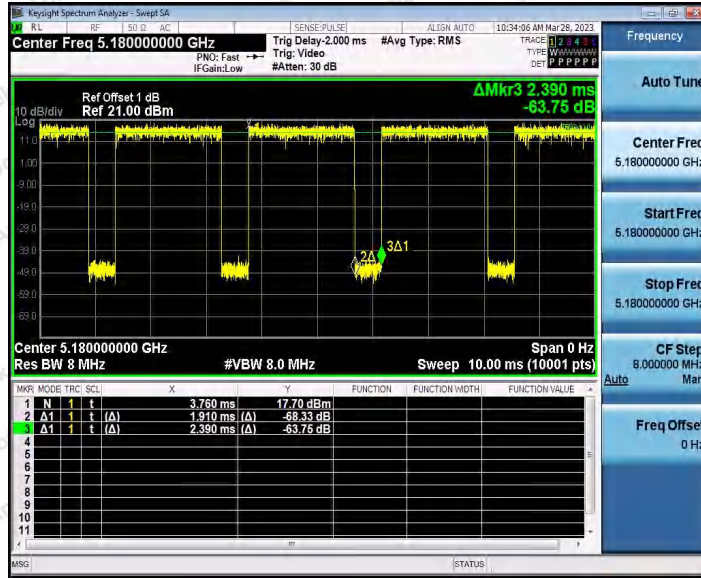

11N20SISO_Ant1_5180

11N20SISO_Ant1_5200

Shenzhen Anbotek Compliance Laboratory Limited

Address: 1/F., Building D, Sogood Science and Technology Park, Sanwei Community, Hangcheng Street, Bao'an District, Shenzhen, Guangdong, China.
Tel: (86) 0755-26066440 Fax: (86) 0755-26014772 Email: service@anbotek.com

Hotline 400-003-0500
www.anbotek.com.cn