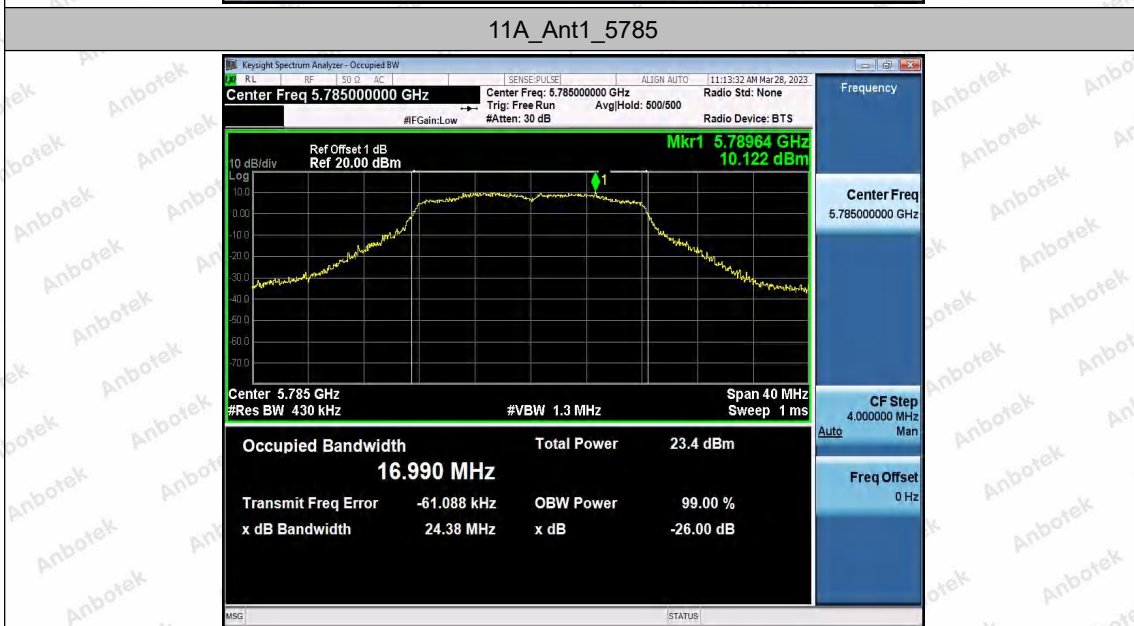

Shenzhen Anbotek Compliance Laboratory Limited

Address: 1/F., Building D, Sogood Science and Technology Park, Sanwei Community, Hangcheng Street, Bao'an District, Shenzhen, Guangdong, China.
Tel: (86) 0755-26066440 Fax: (86) 0755-26014772 Email: service@anbotek.com

Hotline 400-003-0500
www.anbotek.com.cn