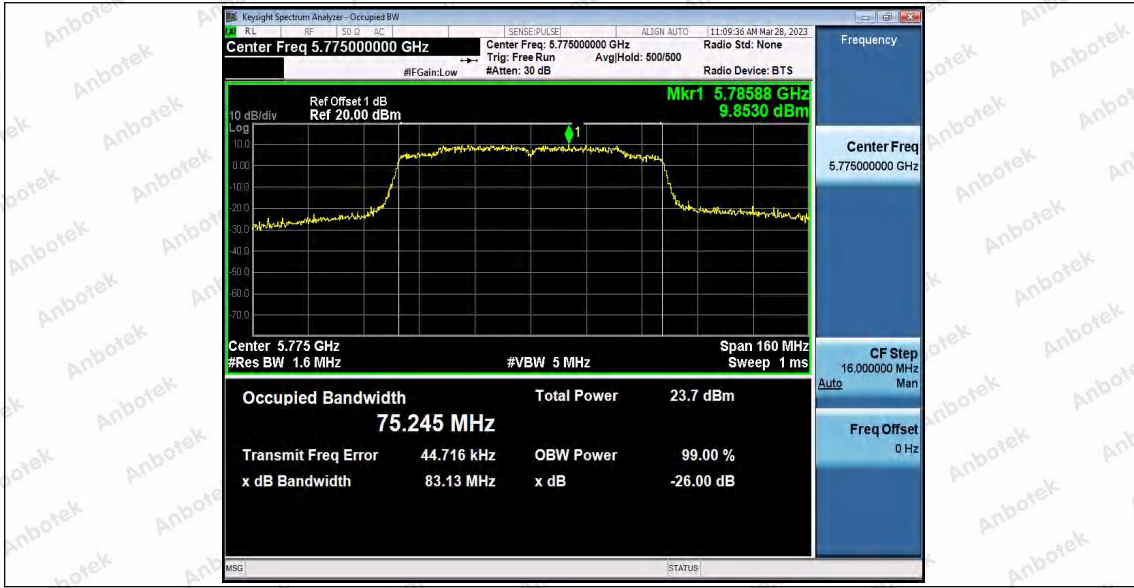

Shenzhen Anbotek Compliance Laboratory Limited

Address: 1/F., Building D, Sogood Science and Technology Park, Sanwei Community, Hangcheng Street, Bao'an District, Shenzhen, Guangdong, China.
Tel: (86) 0755-26066440 Fax: (86) 0755-26014772 Email: service@anbotek.com

Hotline 400-003-0500
www.anbotek.com.cn