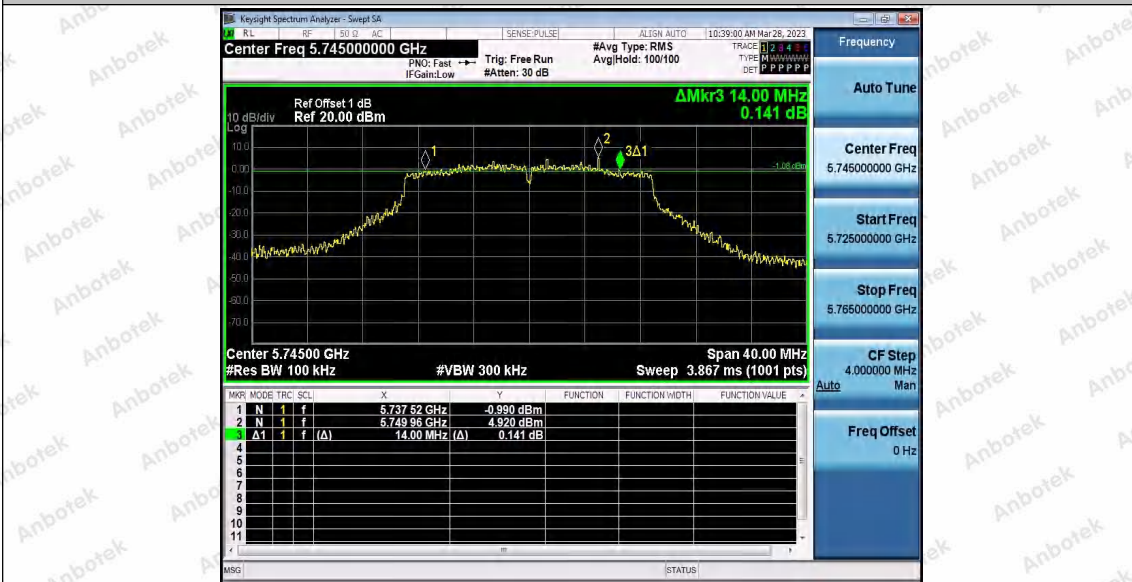

11N20SISO_Ant1_5745