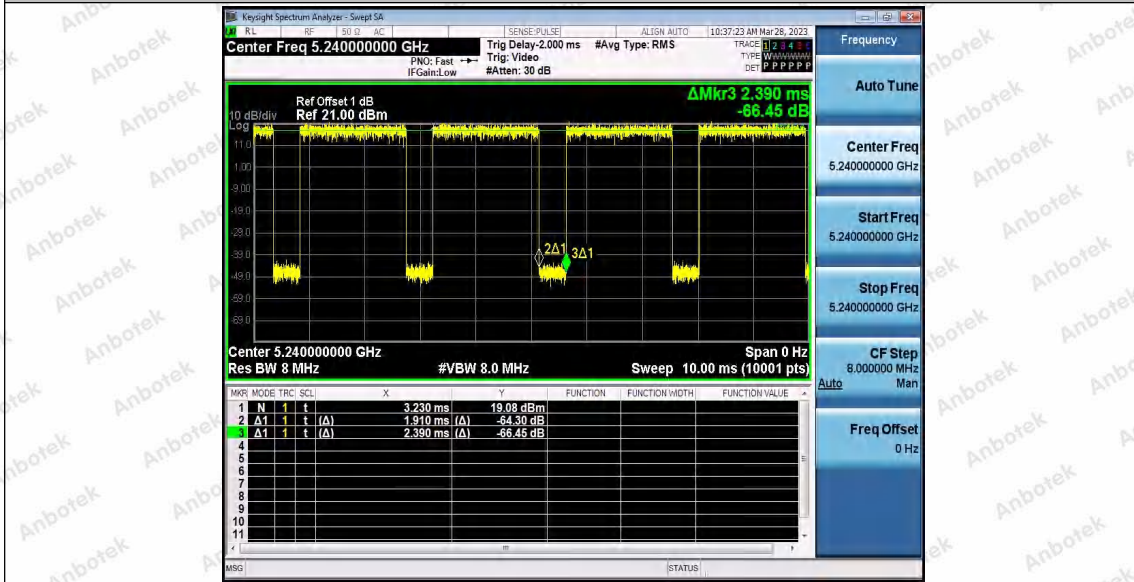

11N20SISO_Ant1_5240