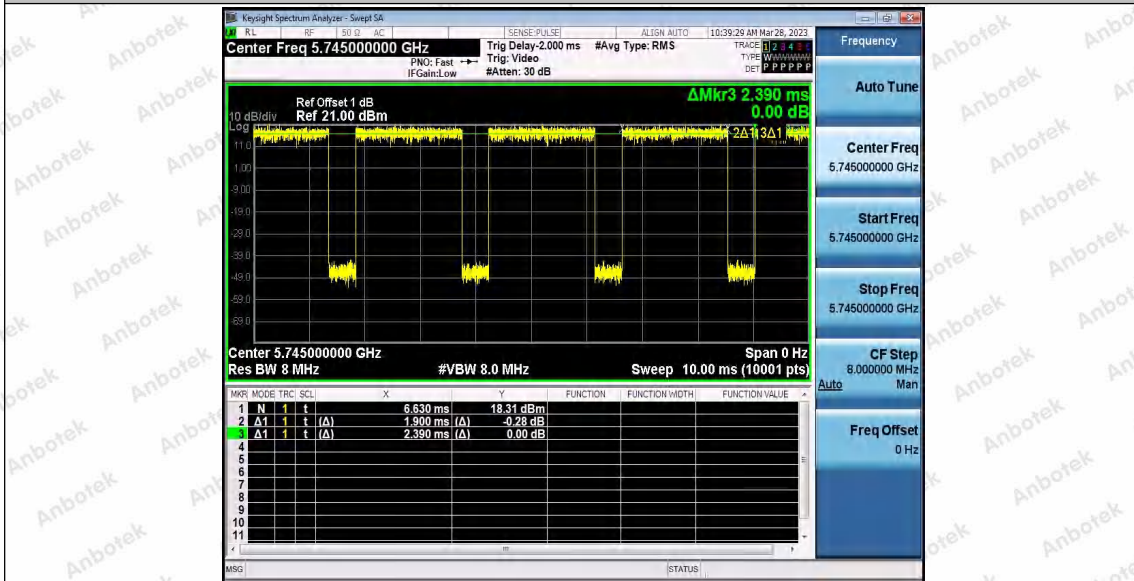

Hotline 400-003-0500
 www.anbotek.com.cn

11N20SISO_Ant1_5240

11N20SISO_Ant1_5745

Shenzhen Anbotek Compliance Laboratory Limited

Address: 1/F., Building D, Sogood Science and Technology Park, Sanwei Community, Hangcheng Street, Bao'an District, Shenzhen, Guangdong, China.
 Tel: (86) 0755-26066440 Fax: (86) 0755-26014772 Email: service@anbotek.com