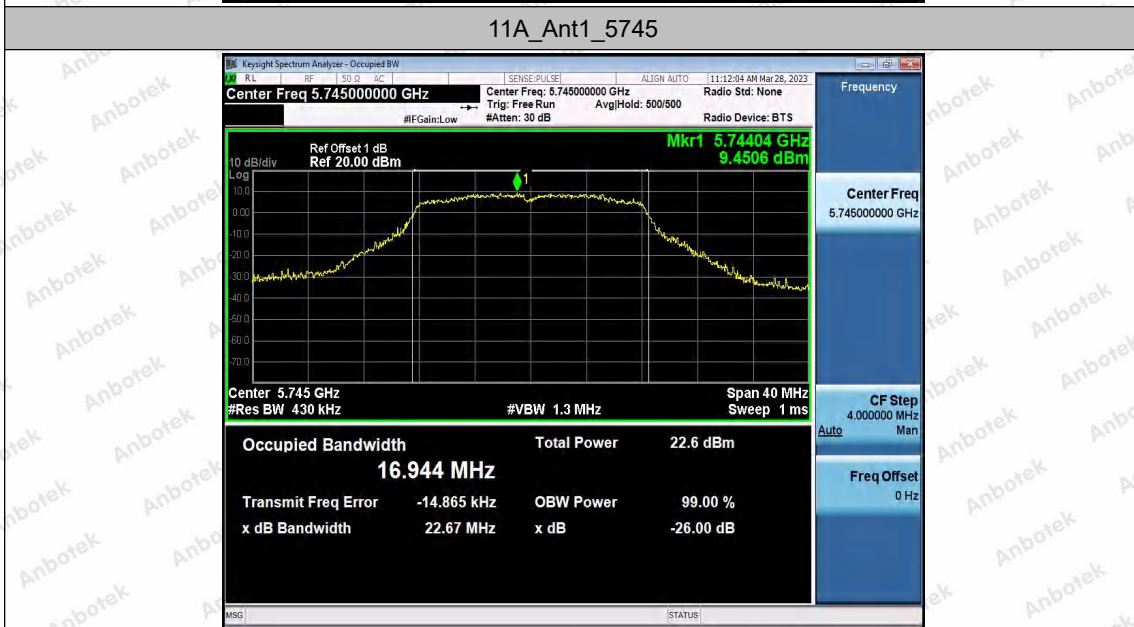

Shenzhen Anbotek Compliance Laboratory Limited

Address: 1/F., Building D, Sogood Science and Technology Park, Sanwei Community, Hangcheng Street, Bao'an District, Shenzhen, Guangdong, China.
Tel: (86) 0755-26066440 Fax: (86) 0755-26014772 Email: service@anbotek.com

Hotline 400-003-0500
www.anbotek.com.cn