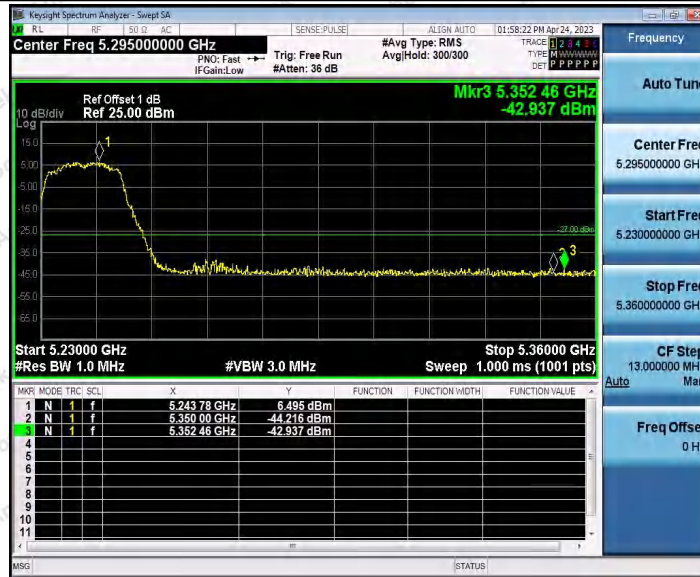

11N20SISO_Ant1_High_5240

11N20SISO_Ant2_High_5240

Shenzhen Anbotek Compliance Laboratory Limited

Address: 1/F., Building D, Sogood Science and Technology Park, Sanwei Community, Hangcheng Street, Bao'an District, Shenzhen, Guangdong, China.
Tel: (86) 0755-26066440 Fax: (86) 0755-26014772 Email: service@anbotek.com

Hotline 400-003-0500
www.anbotek.com.cn