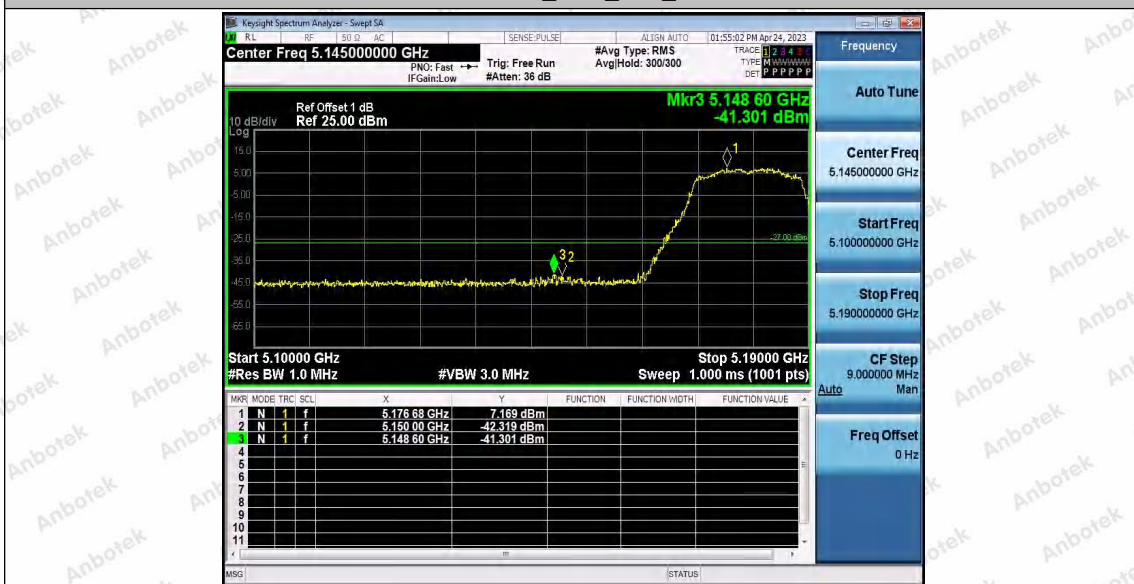

Hotline 400-003-0500
 www.anbotek.com.cn

11A_Ant2_High_5240

11N20SISO_Ant1_Low_5180

Shenzhen Anbotek Compliance Laboratory Limited

Address: 1/F., Building D, Sogood Science and Technology Park, Sanwei Community, Hangcheng Street, Bao'an District, Shenzhen, Guangdong, China.
 Tel: (86) 0755-26066440 Fax: (86) 0755-26014772 Email: service@anbotek.com