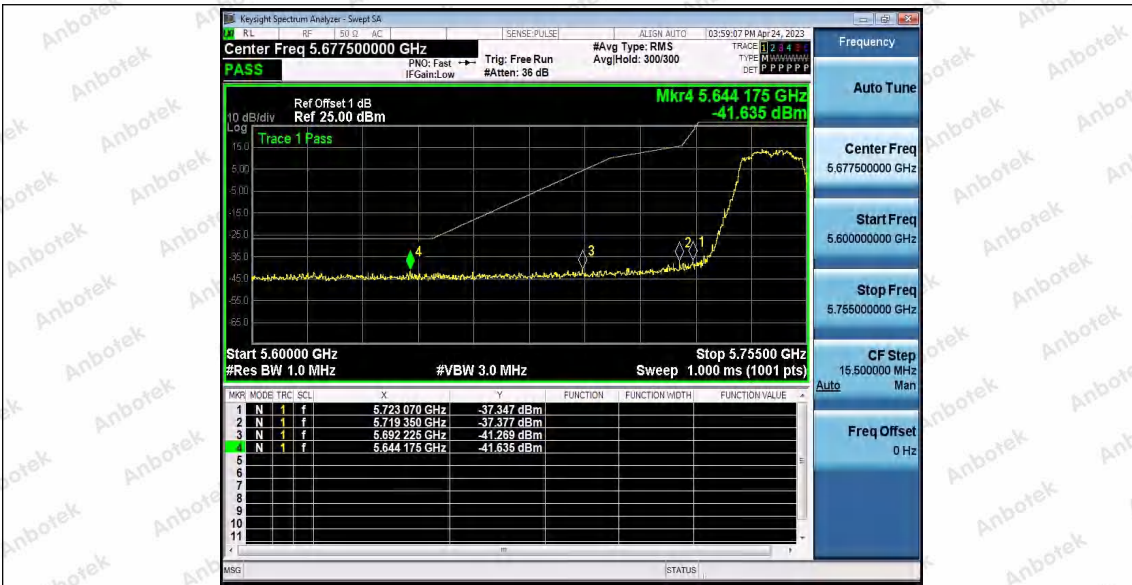

11AC20SISO_Ant2_Low_5745