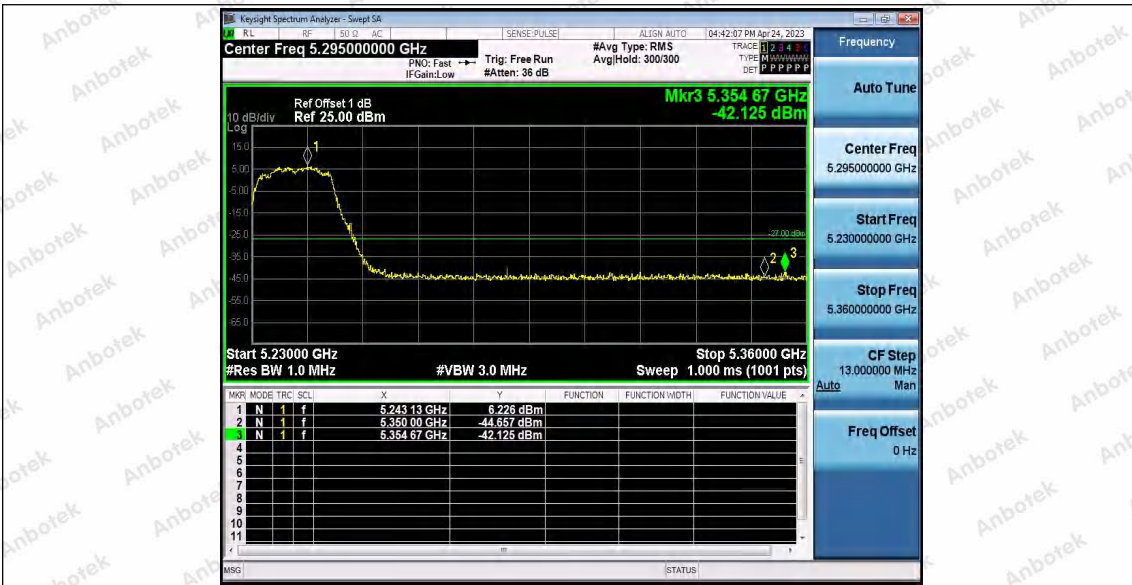

11N40SISO_Ant1_Low_5190