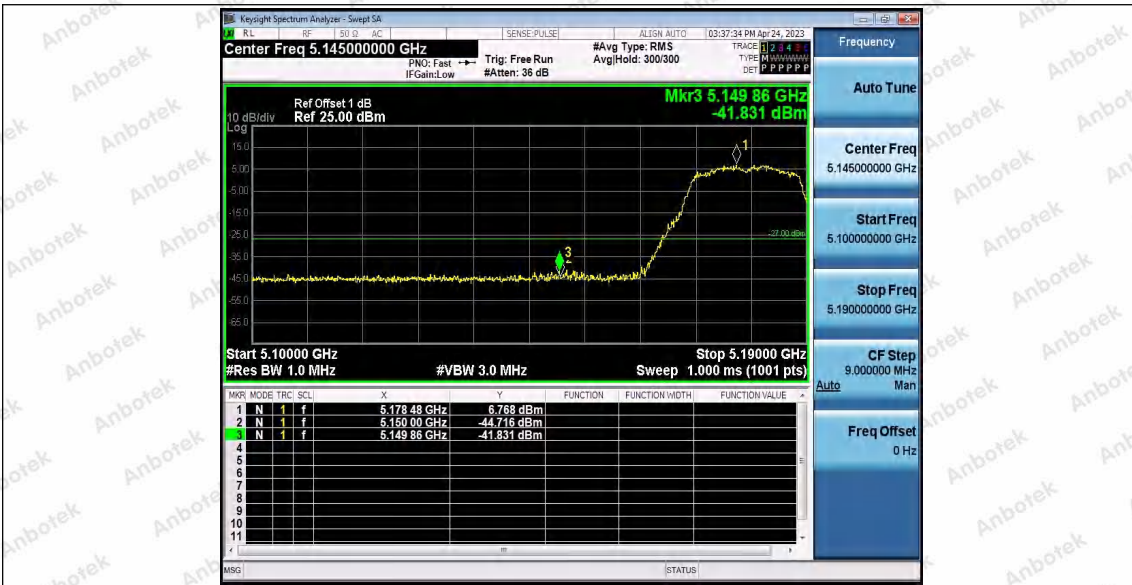

11AC20SISO_Ant2_Low_5180