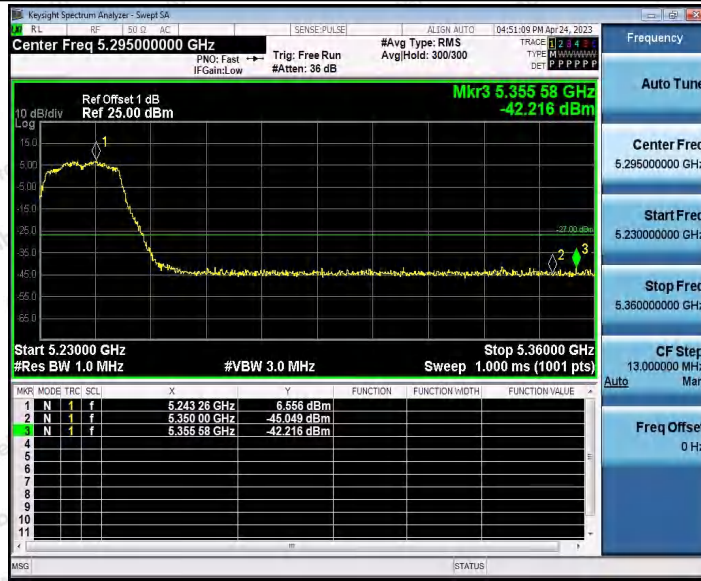

11AC20SISO_Ant2_High_5240