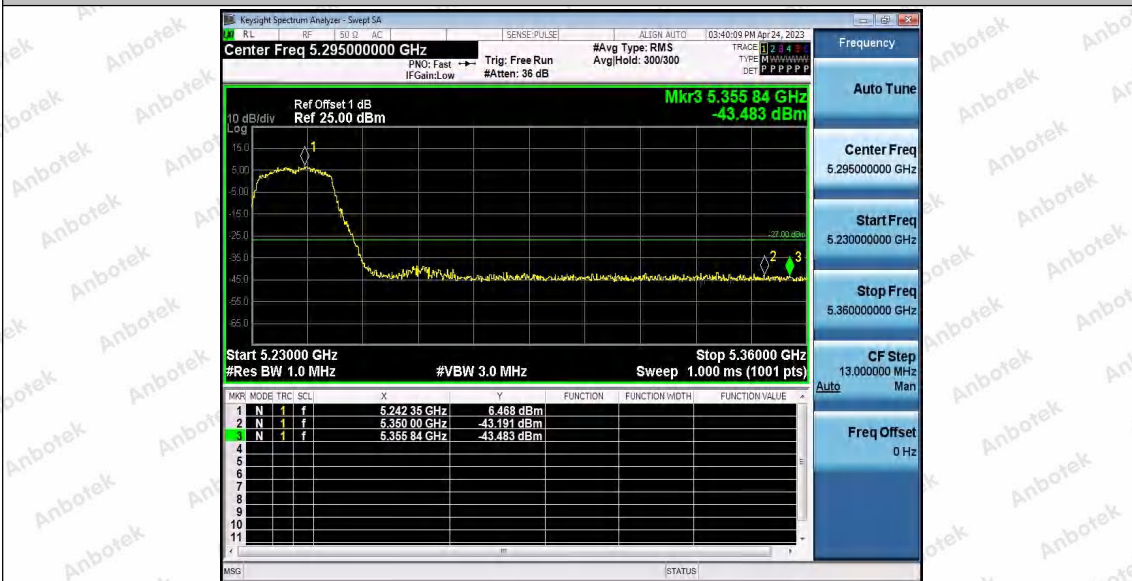

Hotline 400-003-0500
www.anbotek.com.cn

11AC20SISO_Ant2_Low_5180

11AC20SISO_Ant1_High_5240

Shenzhen Anbotek Compliance Laboratory Limited

Address: 1/F., Building D, Sogood Science and Technology Park, Sanwei Community, Hangcheng Street, Bao'an District, Shenzhen, Guangdong, China.
 Tel: (86) 0755-26066440 Fax: (86) 0755-26014772 Email: service@anbotek.com