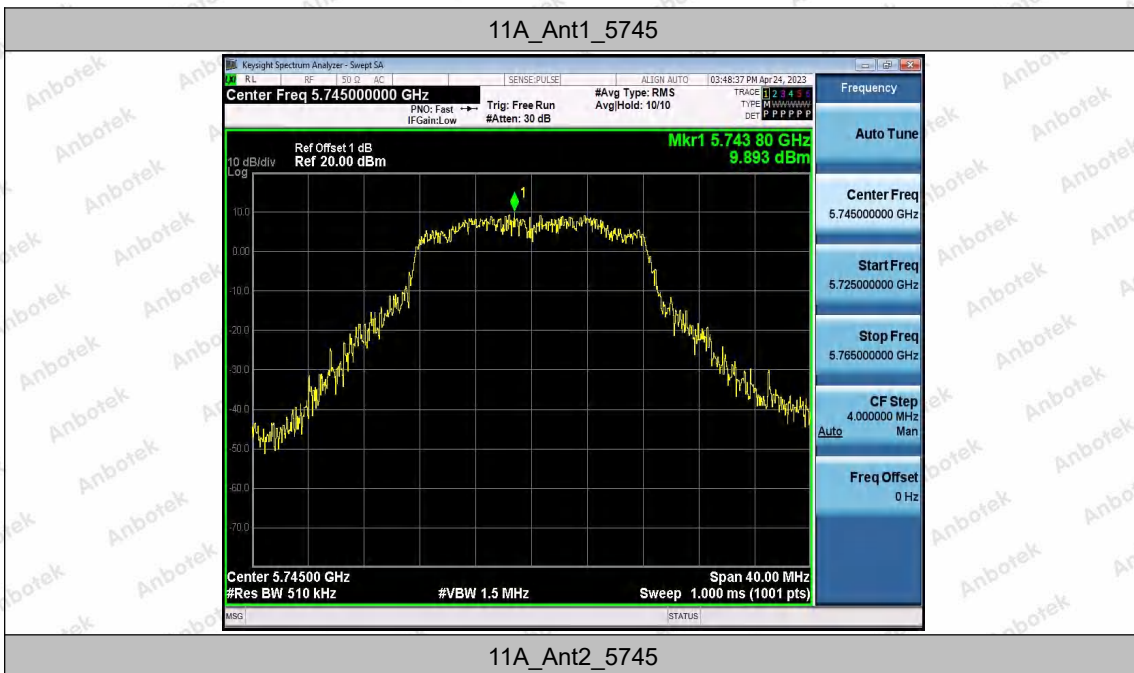

Test Graphs B4

Shenzhen Anbotek Compliance Laboratory Limited

Address: 1/F., Building D, Sogood Science and Technology Park, Sanwei Community, Hangcheng Street, Bao'an District, Shenzhen, Guangdong, China.
Tel: (86) 0755-26066440 Fax: (86) 0755-26014772 Email: service@anbotek.com

Hotline
400-003-0500
www.anbotek.com.cn