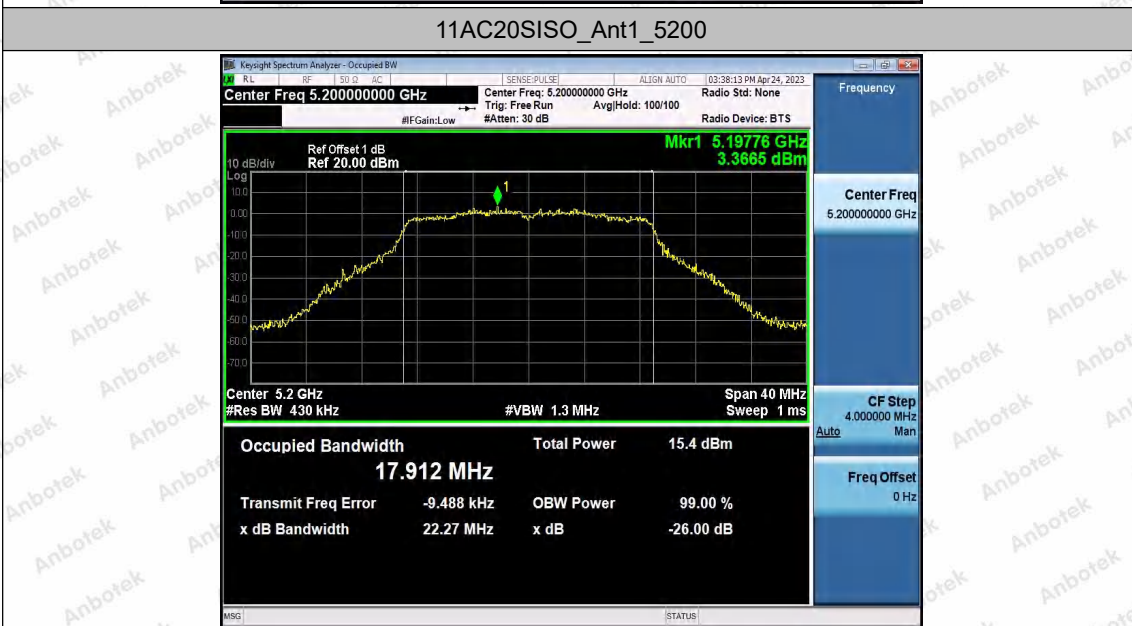

Shenzhen Anbotek Compliance Laboratory Limited

Address: 1/F., Building D, Sogood Science and Technology Park, Sanwei Community, Hangcheng Street, Bao'an District, Shenzhen, Guangdong, China.
Tel: (86) 0755-26066440 Fax: (86) 0755-26014772 Email: service@anbotek.com

Hotline 400-003-0500
www.anbotek.com.cn