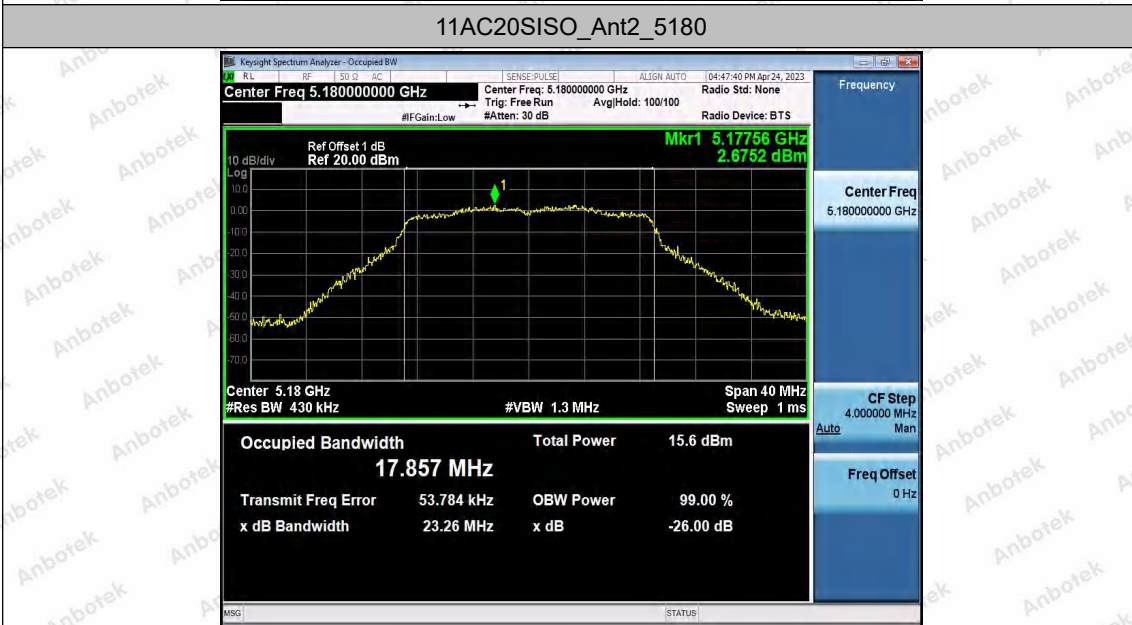

Shenzhen Anbotek Compliance Laboratory Limited

Address: 1/F., Building D, Sogood Science and Technology Park, Sanwei Community, Hangcheng Street, Bao'an District, Shenzhen, Guangdong, China.
Tel: (86) 0755-26066440 Fax: (86) 0755-26014772 Email: service@anbotek.com

Hotline 400-003-0500
www.anbotek.com.cn