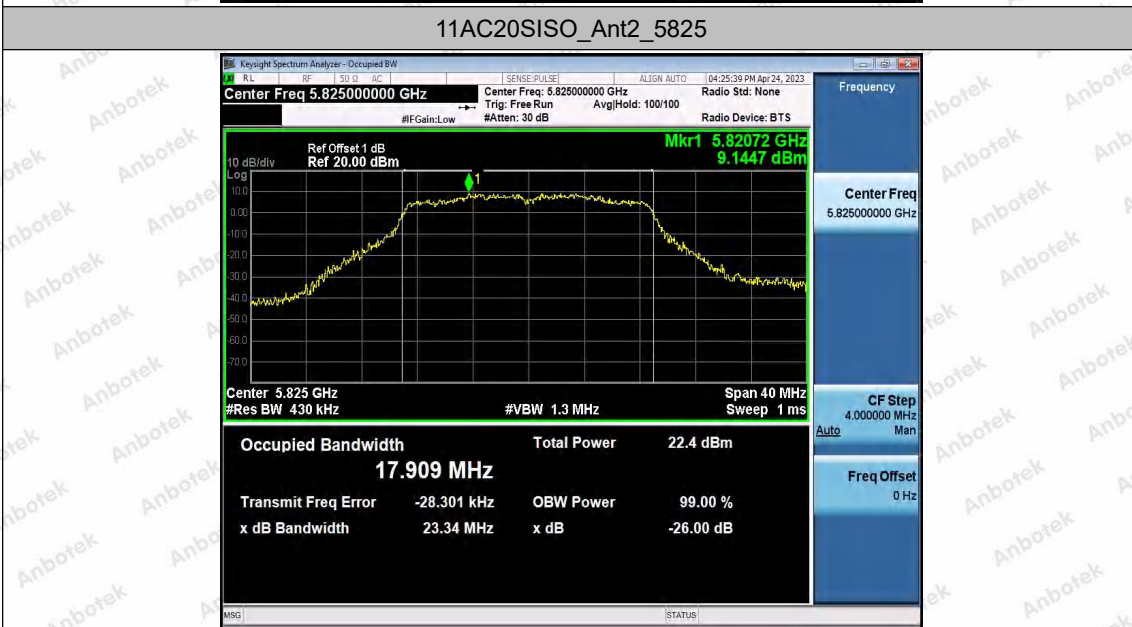

Shenzhen Anbotek Compliance Laboratory Limited

Address: 1/F., Building D, Sogood Science and Technology Park, Sanwei Community, Hangcheng Street, Bao'an District, Shenzhen, Guangdong, China.
Tel: (86) 0755-26066440 Fax: (86) 0755-26014772 Email: service@anbotek.com

Hotline 400-003-0500
www.anbotek.com.cn