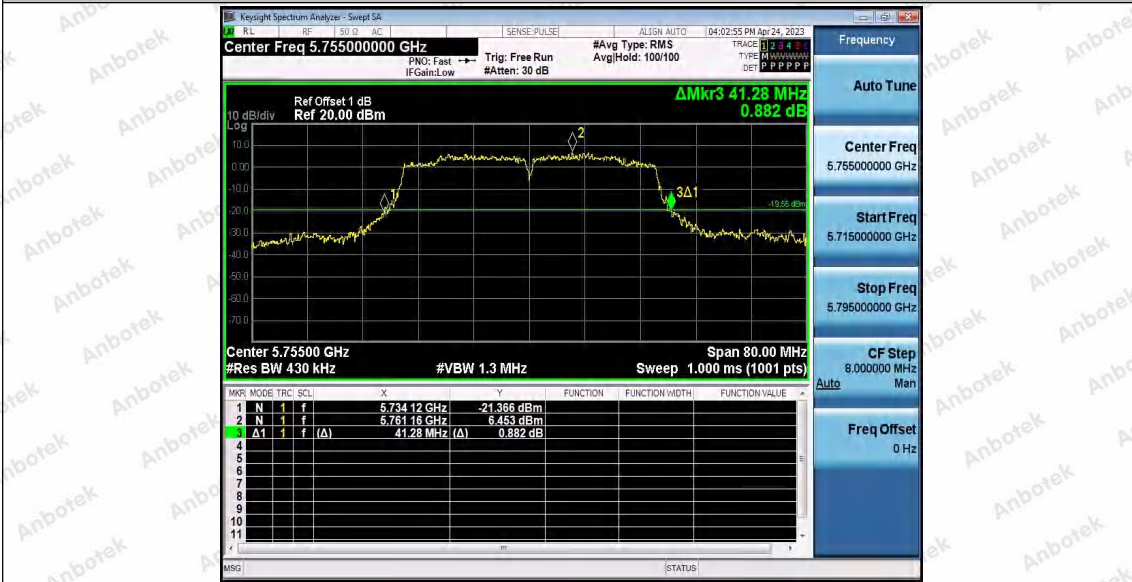

Hotline  
400-003-0500  
www.anbotek.com.cn

11AC40SISO\_Ant1\_5755

11AC40SISO\_Ant2\_5755