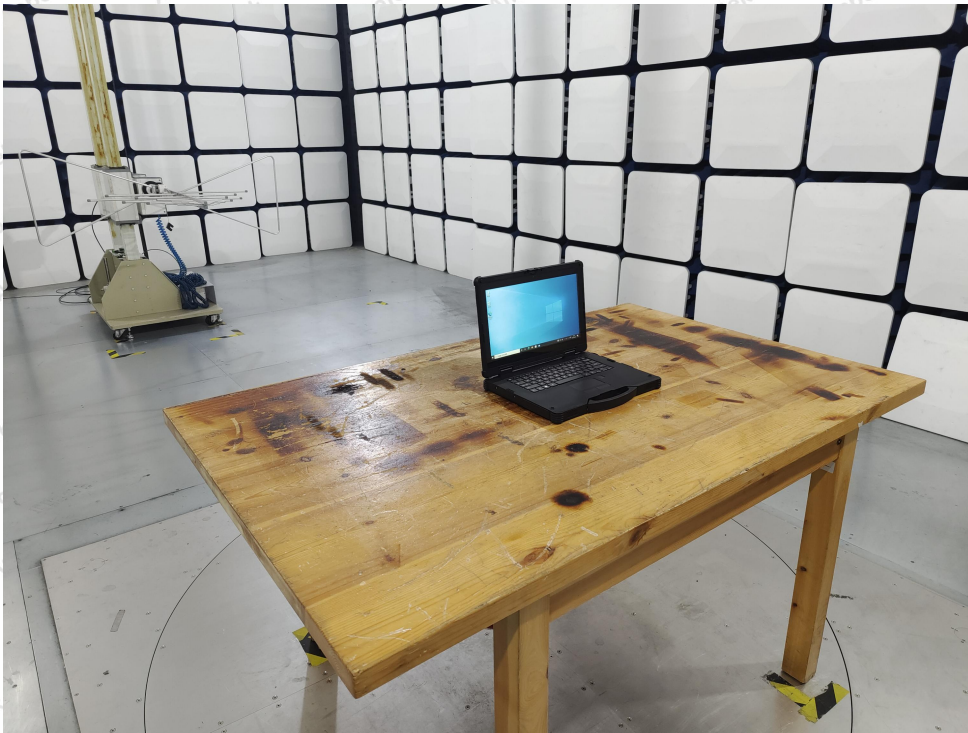

Test Setup Photograph

Photo of Conducted Emission Measurement

Photo of Radiation Emission Test

Anbotek

Product Safety

Shenzhen Anbotek Compliance Laboratory Limited

Address: 1/F., Building D, Sogood Science and Technology Park, Sanwei Community, Hangcheng Street, Bao'an District, Shenzhen, Guangdong, China.
Tel: (86) 0755-26066440 Fax: (86) 0755-26014772 Email: service@anbotek.com