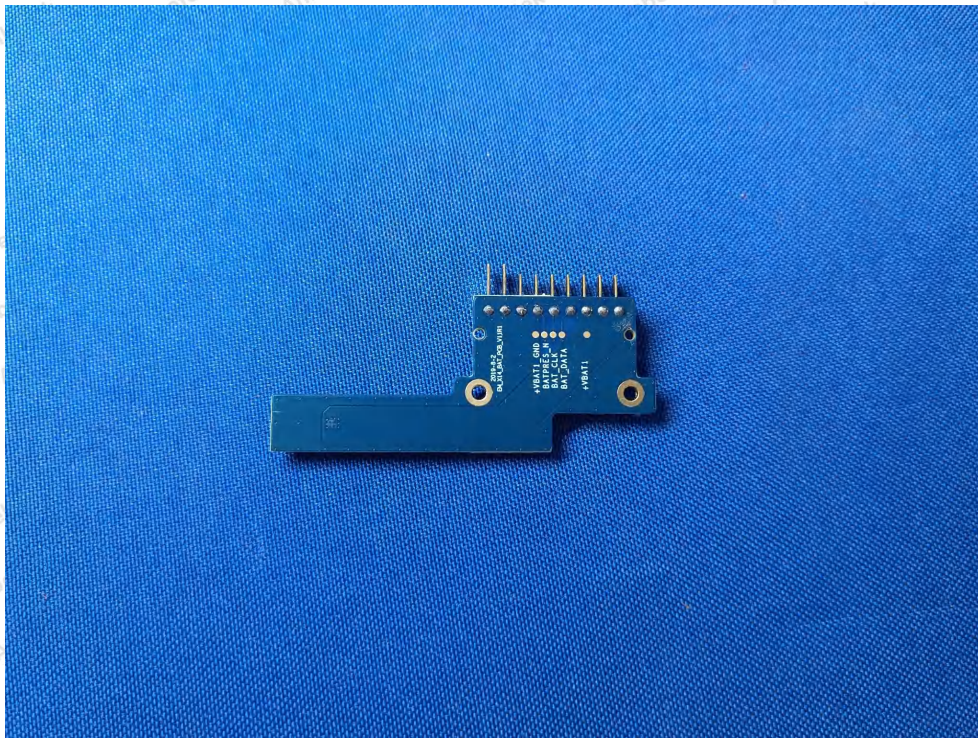

Code: AB-RF-05-b

Hotline

400-003-0500

www.anbotek.com.cn

安博检测

Anbotek

Product Safety

Shenzhen Anbotek Compliance Laboratory Limited