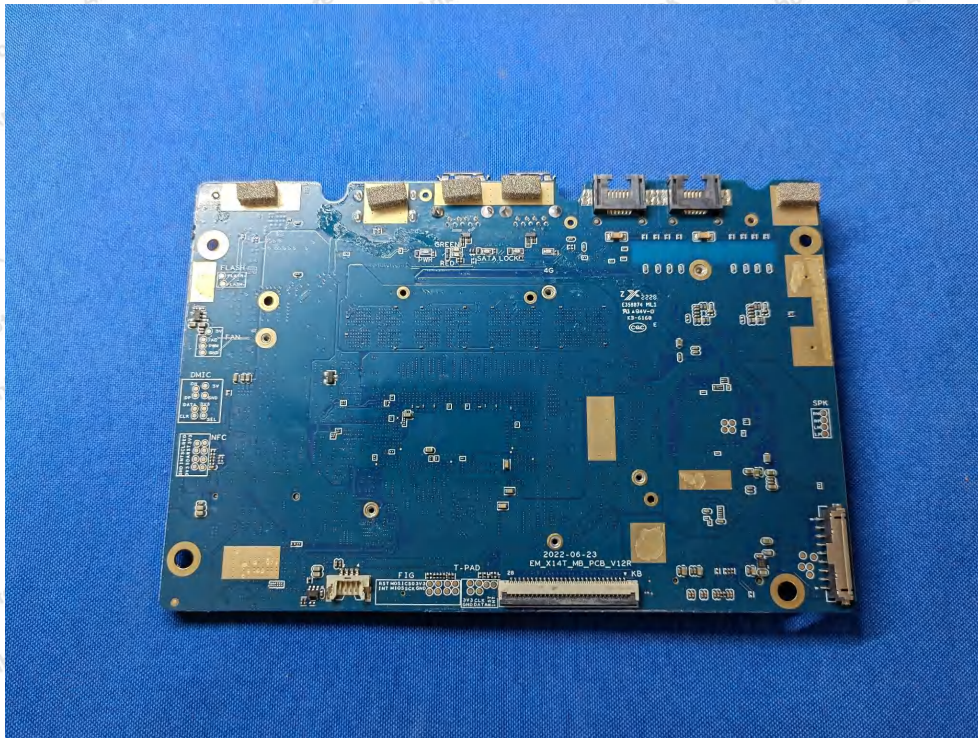

Code: AB-RF-05-b

Hotline

400-003-0500

www.anbotek.com.cn

Shenzhen Anbotek Compliance Laboratory Limited

Address: 1/F., Building D, Sogood Science and Technology Park, Sanwei Community, Hangcheng Street, Bao'an District, Shenzhen, Guangdong, China.
Tel: (86) 0755-26066440 Fax: (86) 0755-26014772 Email: service@anbotek.com