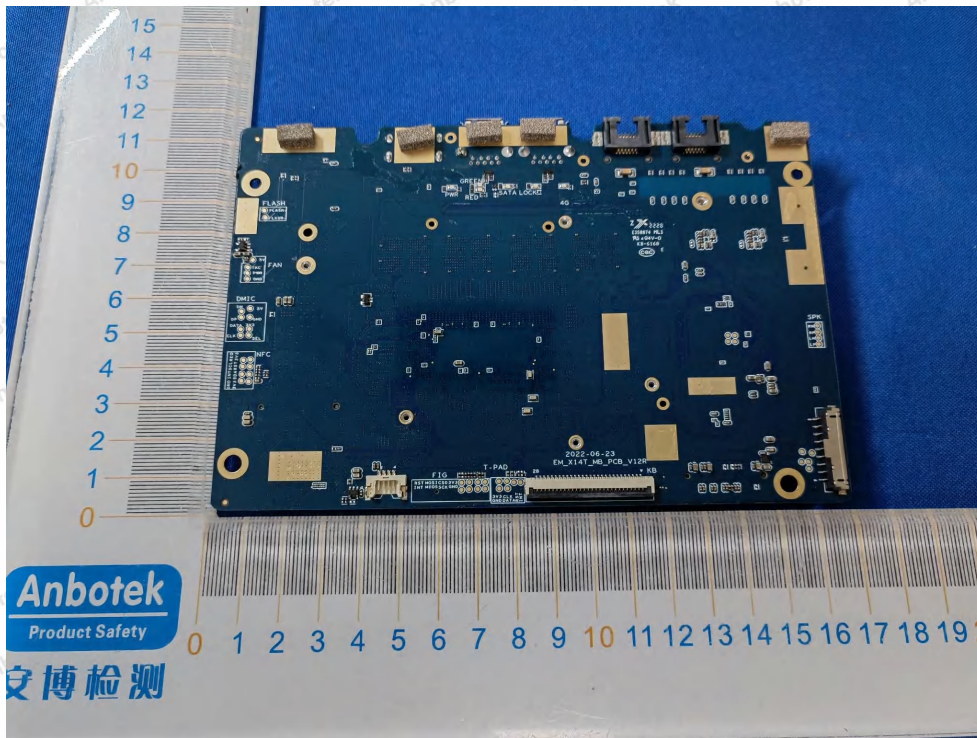

Code: AB-RF-05-b

Hotline

400-003-0500

www.anbotek.com.cn

Anbotek

Product Safety

Shenzhen Anbotek Compliance Laboratory Limited

Address: 1/F., Building D, Sogood Science and Technology Park, Sanwei Community, Hangcheng Street, Bao'an District, Shenzhen, Guangdong, China.
Tel: (86) 0755-26066440 Fax: (86) 0755-26014772 Email: service@anbotek.com