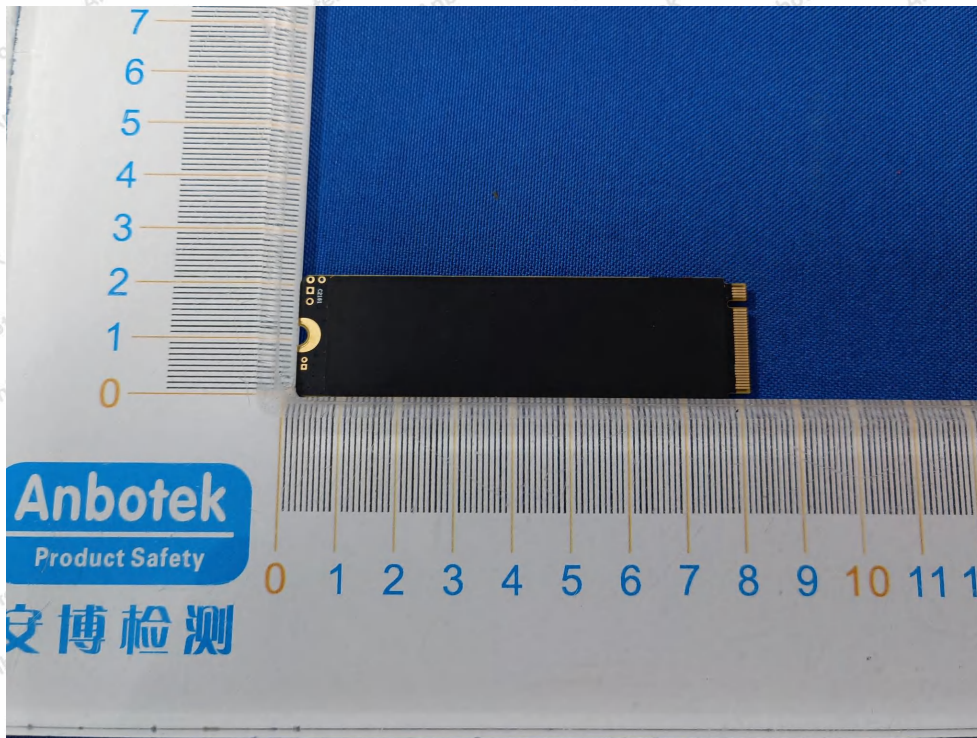

Code: AB-RF-05-b

Hotline

400-003-0500

www.anbotek.com.cn

Anbotek

Product Safety

Shenzhen Anbotek Compliance Laboratory Limited

Address: 1/F., Building D, Sogood Science and Technology Park, Sanwei Community, Hangcheng Street, Bao'an District, Shenzhen, Guangdong, China.
Tel: (86) 0755-26066440 Fax: (86) 0755-26014772 Email: service@anbotek.com