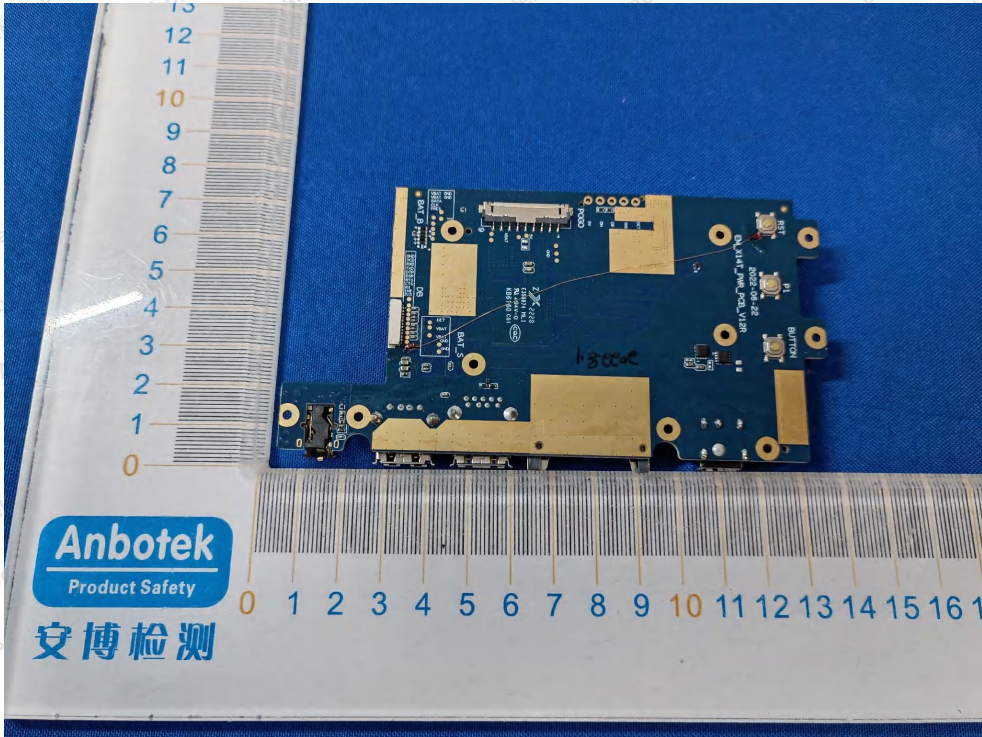

Anbotek

Product Safety

Shenzhen Anbotek Compliance Laboratory Limited

Address: 1/F., Building D, Sogood Science and Technology Park, Sanwei Community, Hangcheng Street, Bao'an District, Shenzhen, Guangdong, China.
Tel: (86) 0755-26066440 Fax: (86) 0755-26014772 Email: service@anbotek.com

Code: AB-RF-05-b

Hotline
400-003-0500
www.anbotek.com.cn