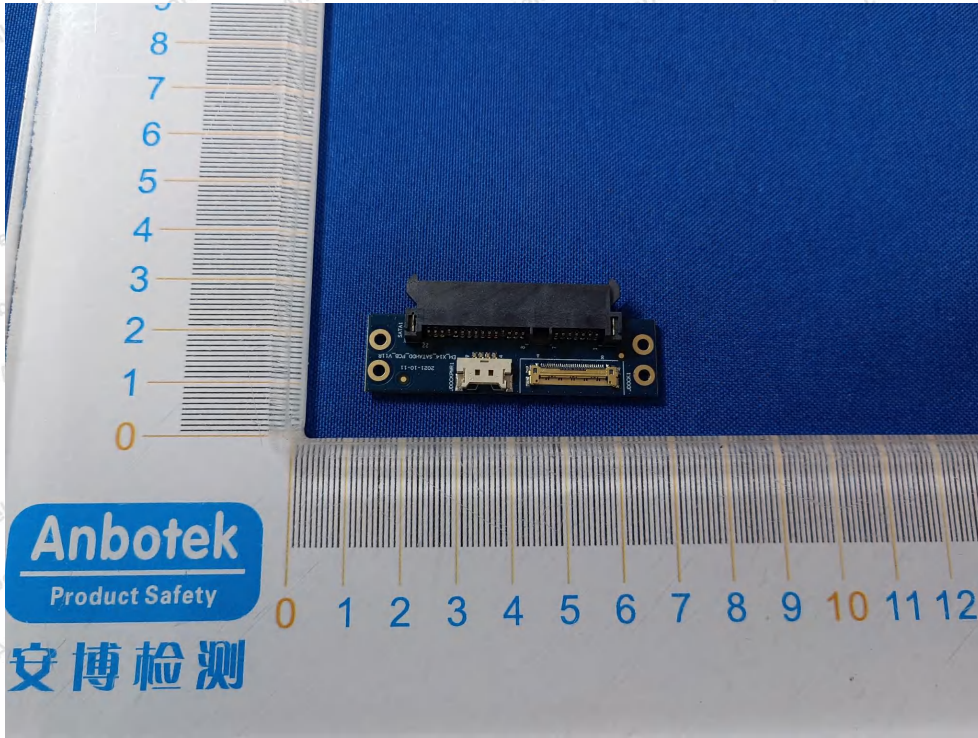

Code: AB-RF-05-b

Hotline

400-003-0500

www.anbotek.com.cn

安博检测

Anbotek

Product Safety

Shenzhen Anbotek Compliance Laboratory Limited