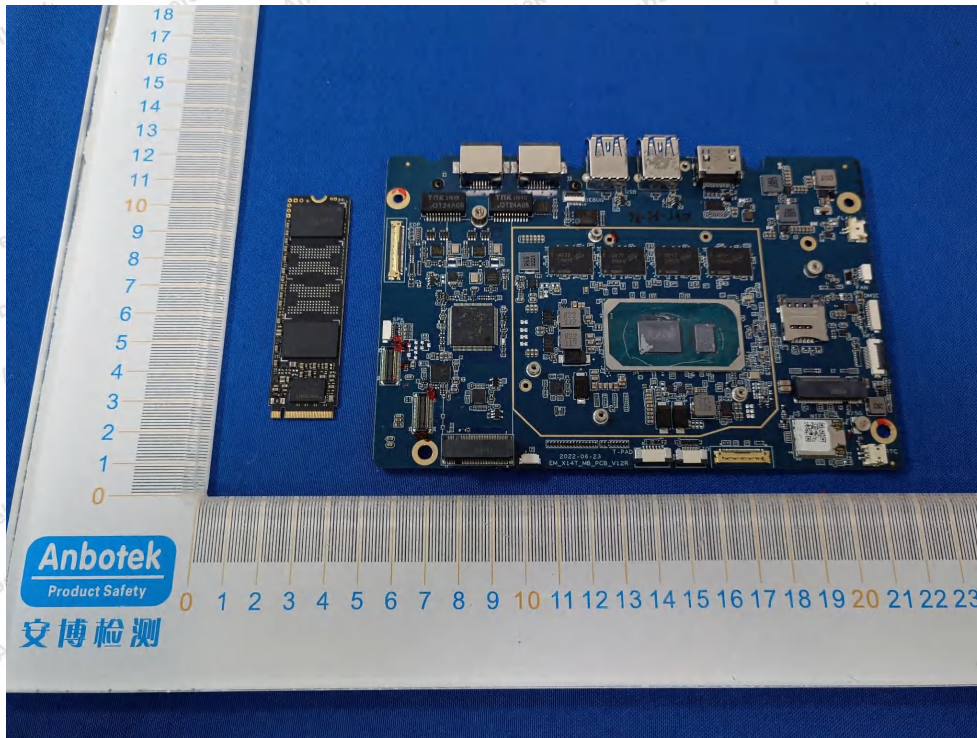

Code: AB-RF-05-b

Hotline

400-003-0500

www.anbotek.com.cn

Anbotek

Product Safety

Shenzhen Anbotek Compliance Laboratory Limited

Address: 1/F., Building D, Sogood Science and Technology Park, Sanwei Community, Hangcheng Street, Bao'an District, Shenzhen, Guangdong, China.
Tel: (86) 0755-26066440 Fax: (86) 0755-26014772 Email: service@anbotek.com