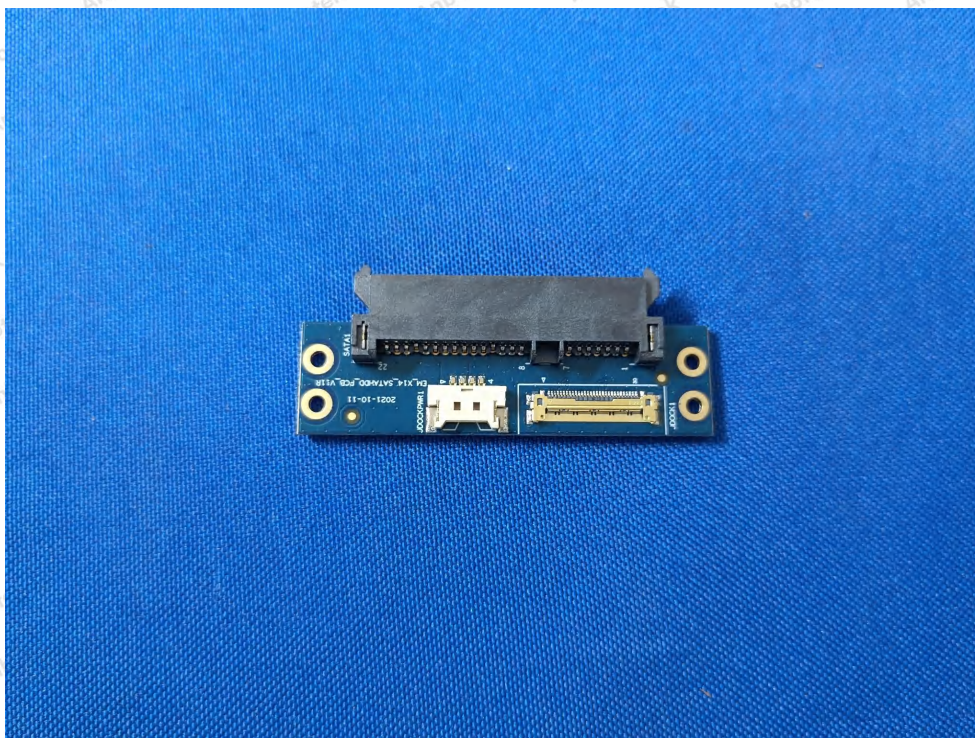

Code: AB-RF-05-b

Hotline

400-003-0500

www.anbotek.com.cn

Anbotek

Product Safety

Shenzhen Anbotek Compliance Laboratory Limited

Address: 1/F., Building D, Sogood Science and Technology Park, Sanwei Community, Hangcheng Street, Bao'an District, Shenzhen, Guangdong, China.
Tel: (86) 0755-26066440 Fax: (86) 0755-26014772 Email: service@anbotek.com