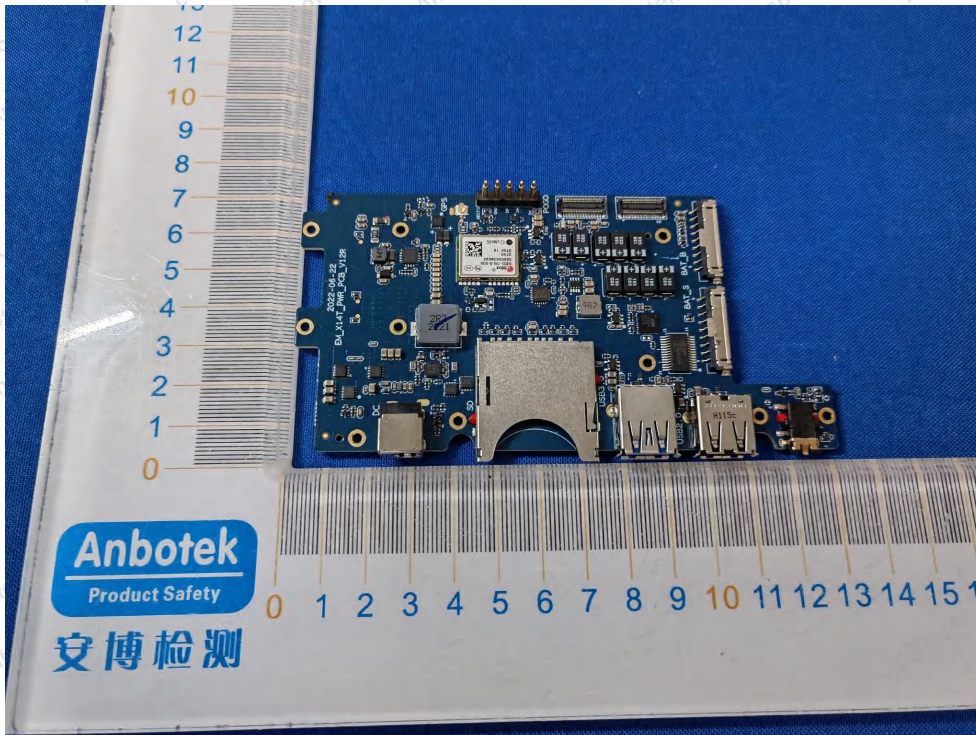

Internal Photograph

BT&WIFI ANT1

WIFI ANT2

Anbotek

Product Safety

Shenzhen Anbotek Compliance Laboratory Limited

Address: 1/F., Building D, Sogood Science and Technology Park, Sanwei Community, Hangcheng Street, Bao'an District, Shenzhen, Guangdong, China.
Tel: (86) 0755-26066440 Fax: (86) 0755-26014772 Email: service@anbotek.com