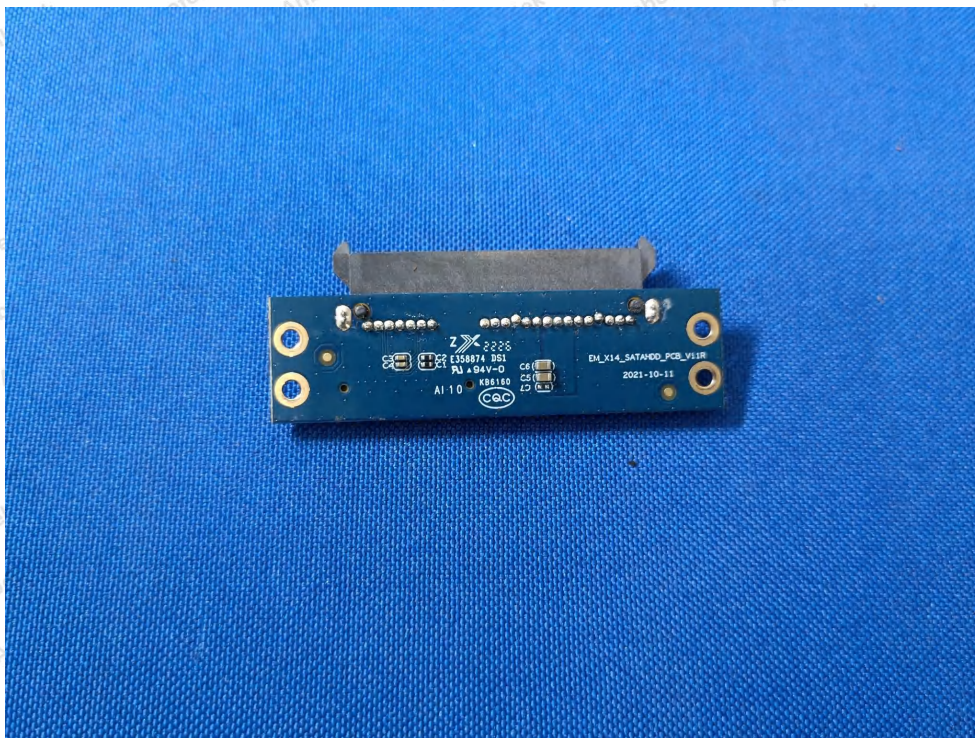

Code: AB-RF-05-b

Hotline

400-003-0500

www.anbotek.com.cn

Anbotek

Product Safety

Shenzhen Anbotek Compliance Laboratory Limited

Address: 1/F., Building D, Sogood Science and Technology Park, Sanwei Community, Hangcheng Street, Bao'an District, Shenzhen, Guangdong, China.
Tel: (86) 0755-26066440 Fax: (86) 0755-26014772 Email: service@anbotek.com