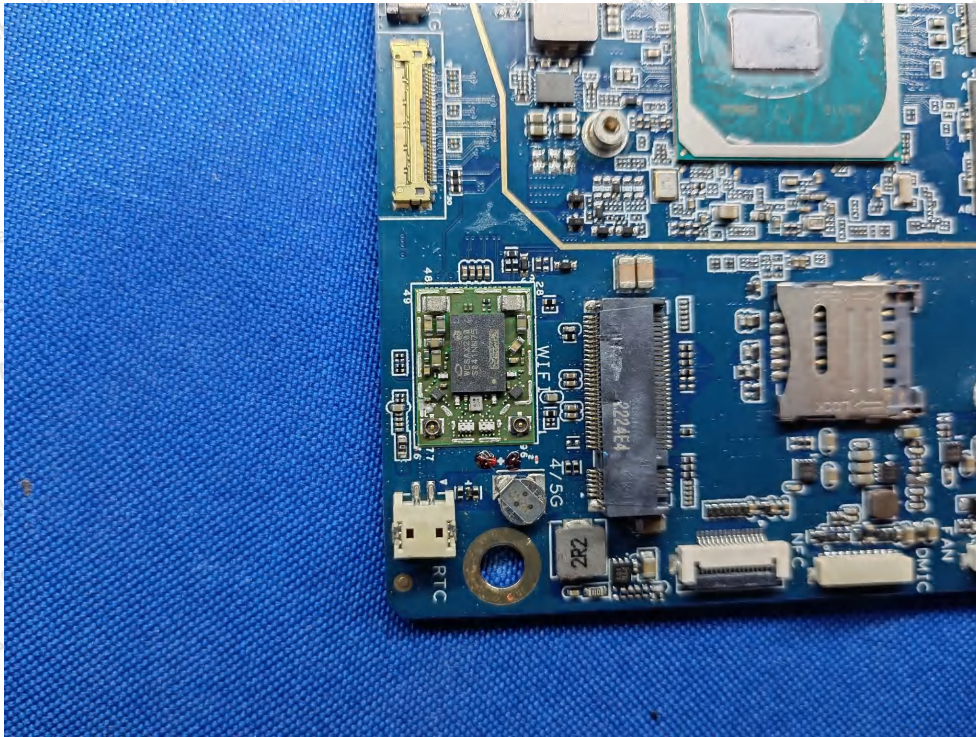

Code: AB-RF-05-b

Hotline

400-003-0500

www.anbotek.com.cn

安博
检测

Anbotek

Product Safety

Shenzhen Anbotek Compliance Laboratory Limited