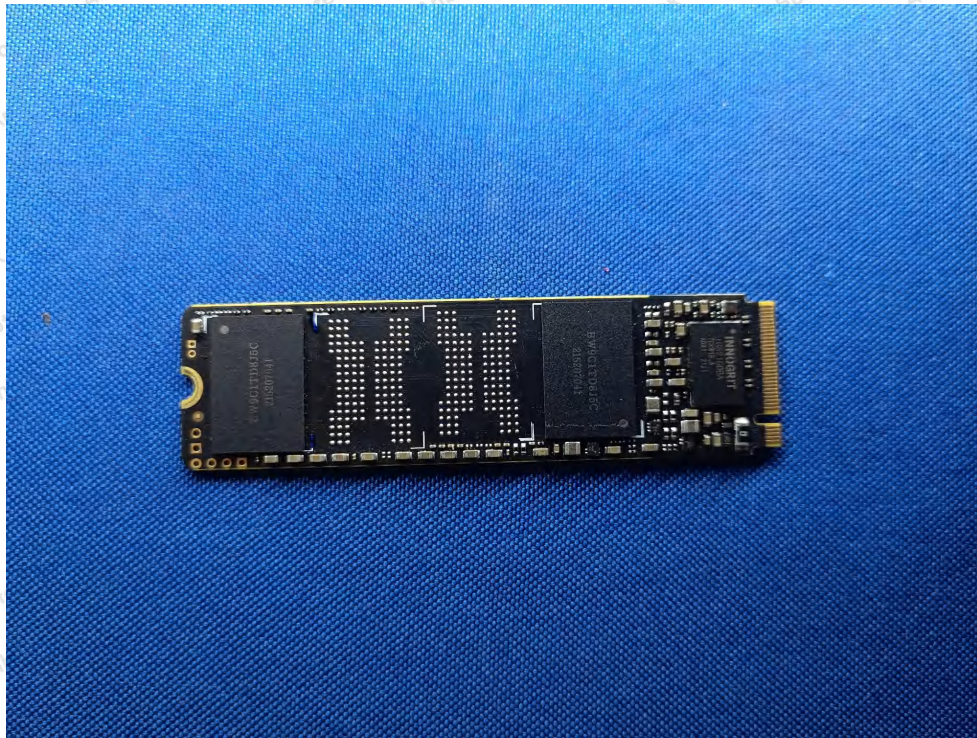

Code: AB-RF-05-b

Hotline

400-003-0500

www.anbotek.com.cn

安博检测

Anbotek

Product Safety

Shenzhen Anbotek Compliance Laboratory Limited