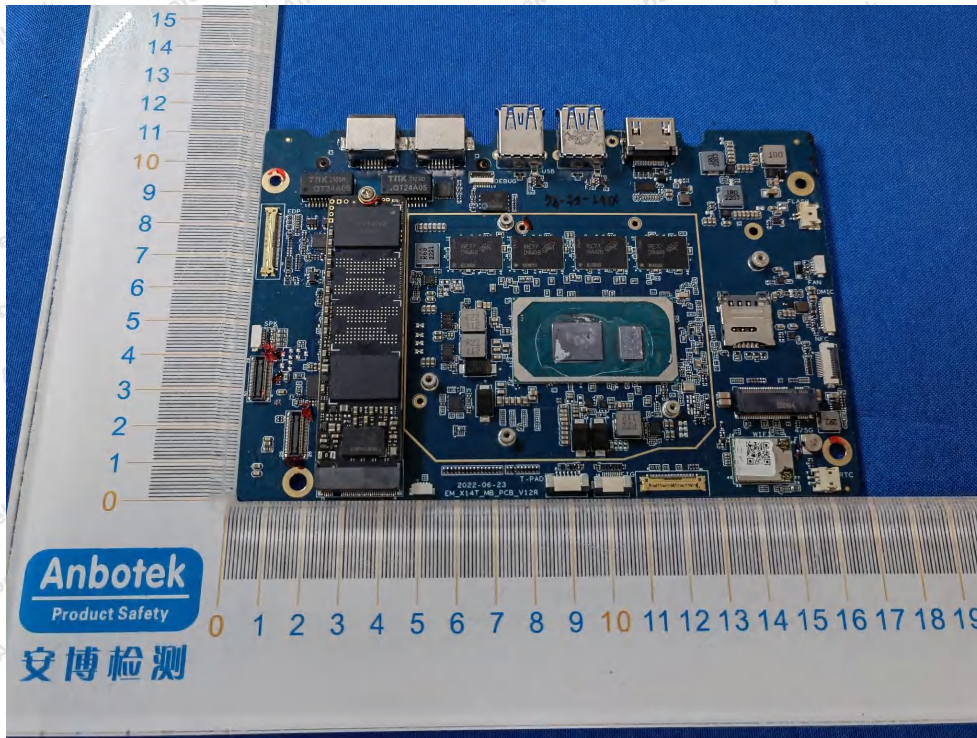

Code: AB-RF-05-b

Hotline

400-003-0500

www.anbotek.com.cn

Anbotek

Product Safety

Shenzhen Anbotek Compliance Laboratory Limited

Address: 1/F., Building D, Sogood Science and Technology Park, Sanwei Community, Hangcheng Street, Bao'an District, Shenzhen, Guangdong, China.
Tel: (86) 0755-26066440 Fax: (86) 0755-26014772 Email: service@anbotek.com