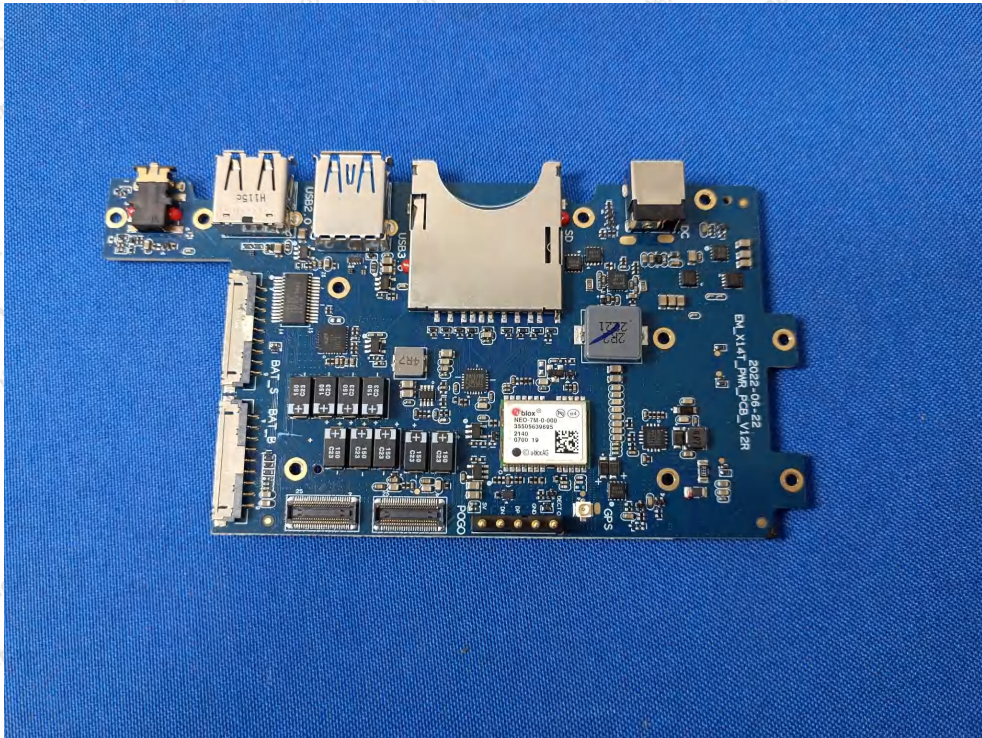

Anbotek

Product Safety

Shenzhen Anbotek Compliance Laboratory Limited

Address: 1/F., Building D, Sogood Science and Technology Park, Sanwei Community, Hangcheng Street, Bao'an District, Shenzhen, Guangdong, China.
Tel: (86) 0755-26066440 Fax: (86) 0755-26014772 Email: service@anbotek.com

Code: AB-RF-05-b

Hotline
400-003-0500
www.anbotek.com.cn