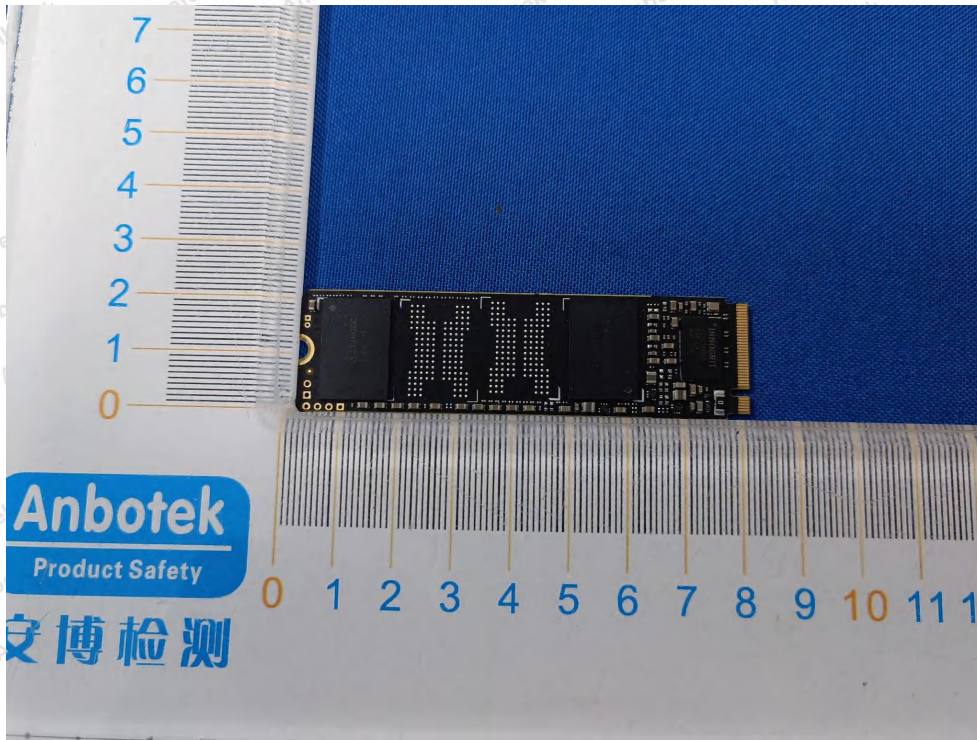

Code: AB-RF-05-b

Hotline

400-003-0500

www.anbotek.com.cn

安博检测

Anbotek

Product Safety

Shenzhen Anbotek Compliance Laboratory Limited