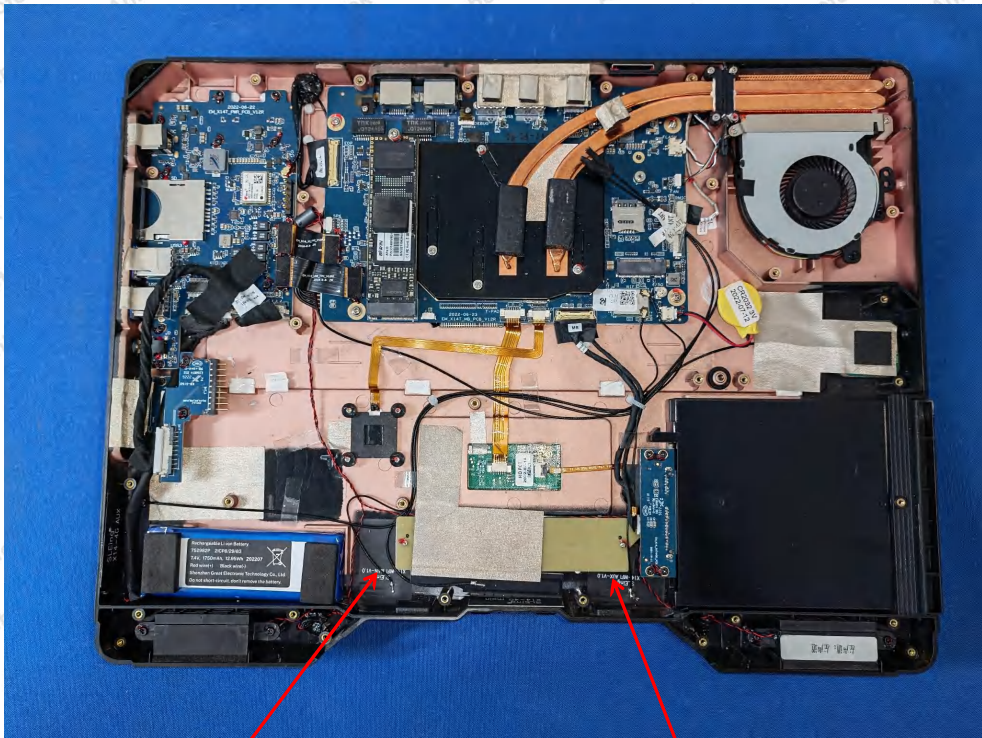

Internal Photograph

BT&WIFI ANT1

WIFI ANT2

Anbotek

Product Safety

Shenzhen Anbotek Compliance Laboratory Limited

Address: 1/F., Building D, Sogood Science and Technology Park, Sanwei Community, Hangcheng Street, Bao'an District, Shenzhen, Guangdong, China.
Tel: (86) 0755-26066440 Fax: (86) 0755-26014772 Email: service@anbotek.com