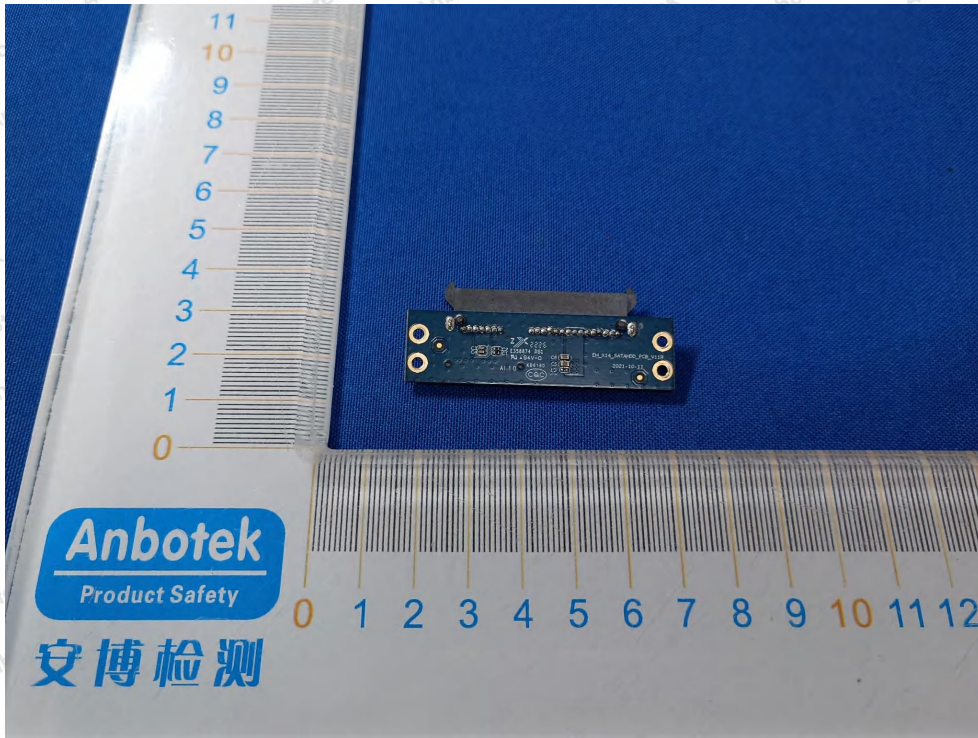

Code: AB-RF-05-b

Hotline

400-003-0500

www.anbotek.com.cn

安博检测

Anbotek

Product Safety

Shenzhen Anbotek Compliance Laboratory Limited