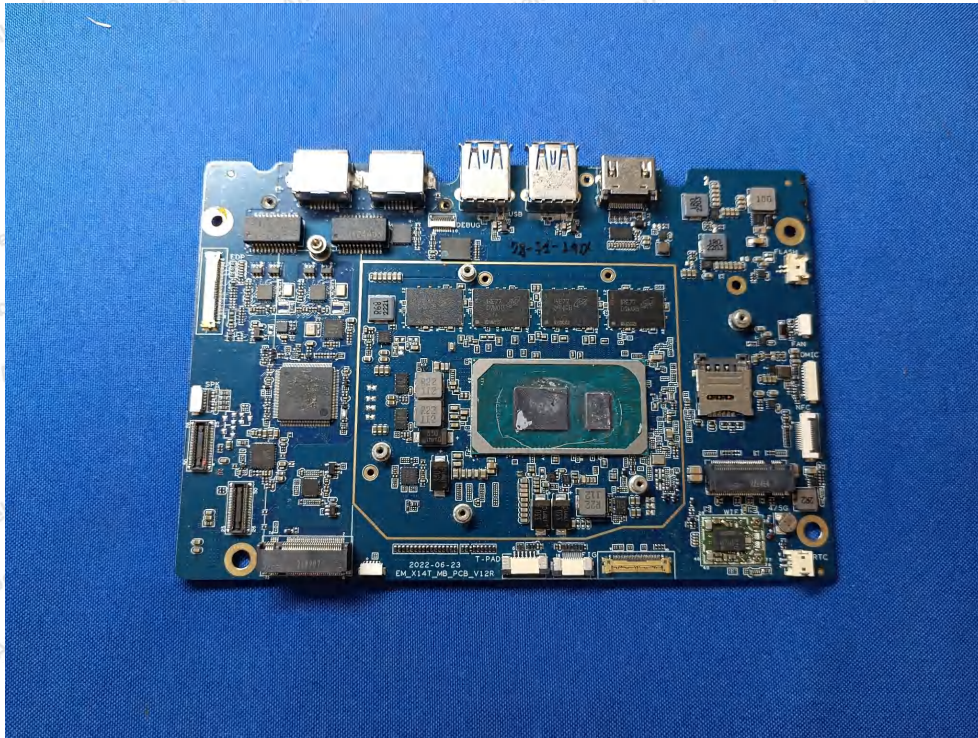

Code: AB-RF-05-b

Hotline

400-003-0500

www.anbotek.com.cn

Shenzhen Anbotek Compliance Laboratory Limited

Address: 1/F., Building D, Sogood Science and Technology Park, Sanwei Community, Hangcheng Street, Bao'an District, Shenzhen, Guangdong, China.
Tel: (86) 0755-26066440 Fax: (86) 0755-26014772 Email: service@anbotek.com