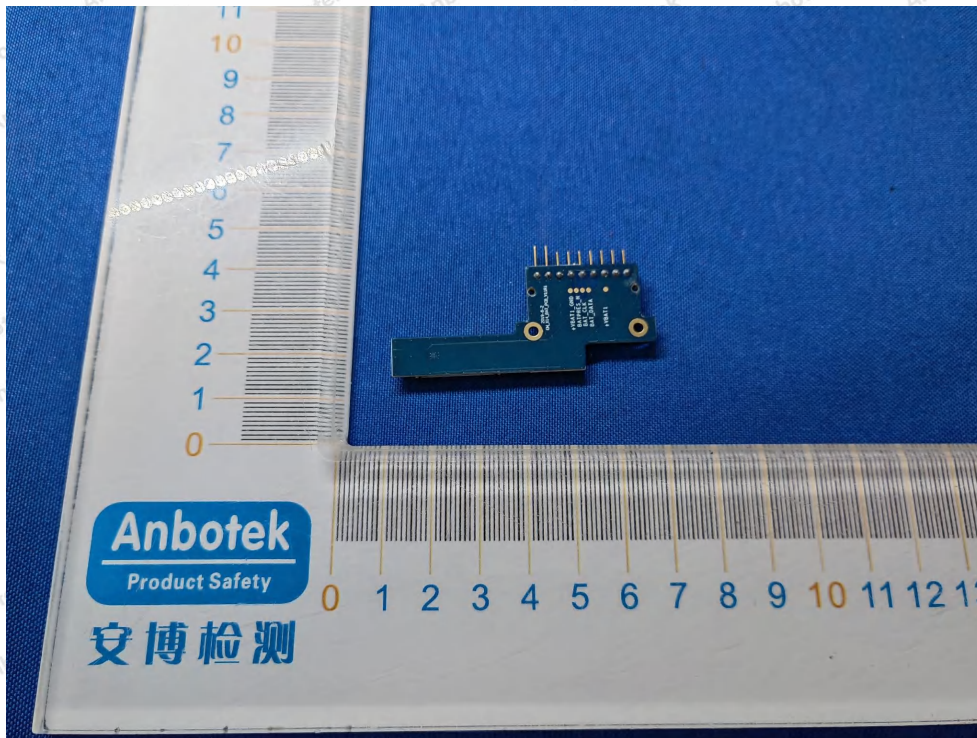

Code: AB-RF-05-b

Hotline
400-003-0500
www.anbotek.com.cn

Anbotek

Product Safety

Shenzhen Anbotek Compliance Laboratory Limited

Address: 1/F., Building D, Sogood Science and Technology Park, Sanwei Community, Hangcheng Street, Bao'an District, Shenzhen, Guangdong, China.
Tel: (86) 0755-26066440 Fax: (86) 0755-26014772 Email: service@anbotek.com