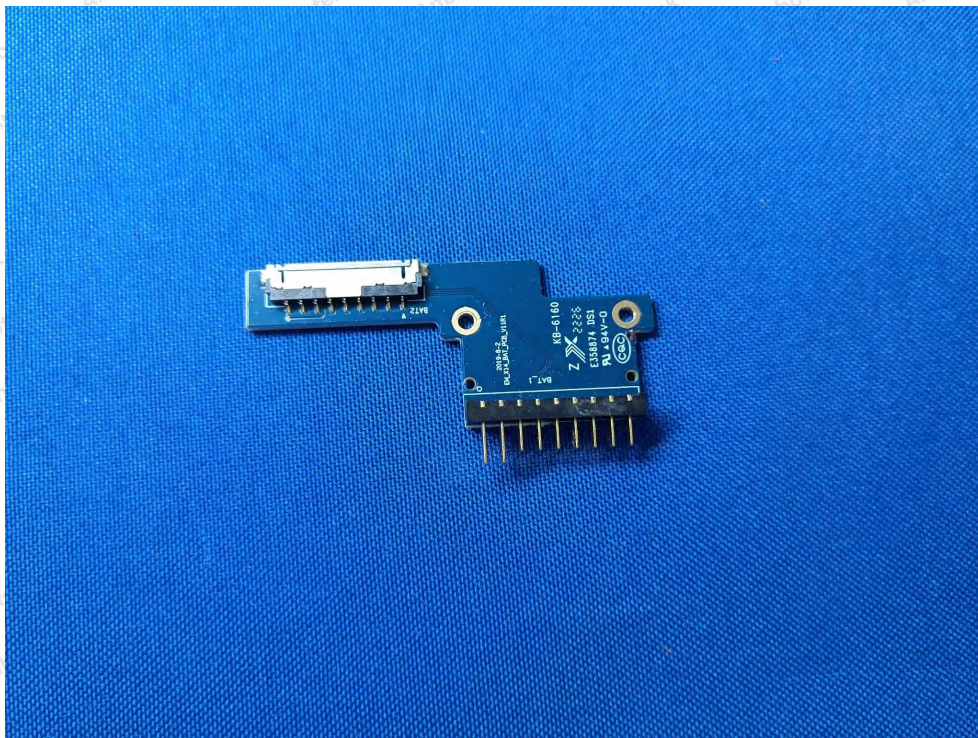

Code: AB-RF-05-b

Hotline

400-003-0500

www.anbotek.com.cn

安博检测

Anbotek

Product Safety

Shenzhen Anbotek Compliance Laboratory Limited