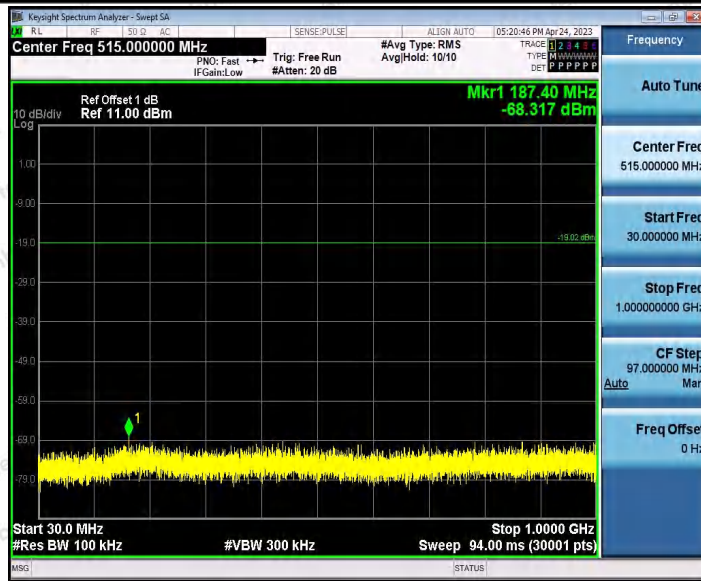

11N20SISO_Ant2_2437_1000~26500