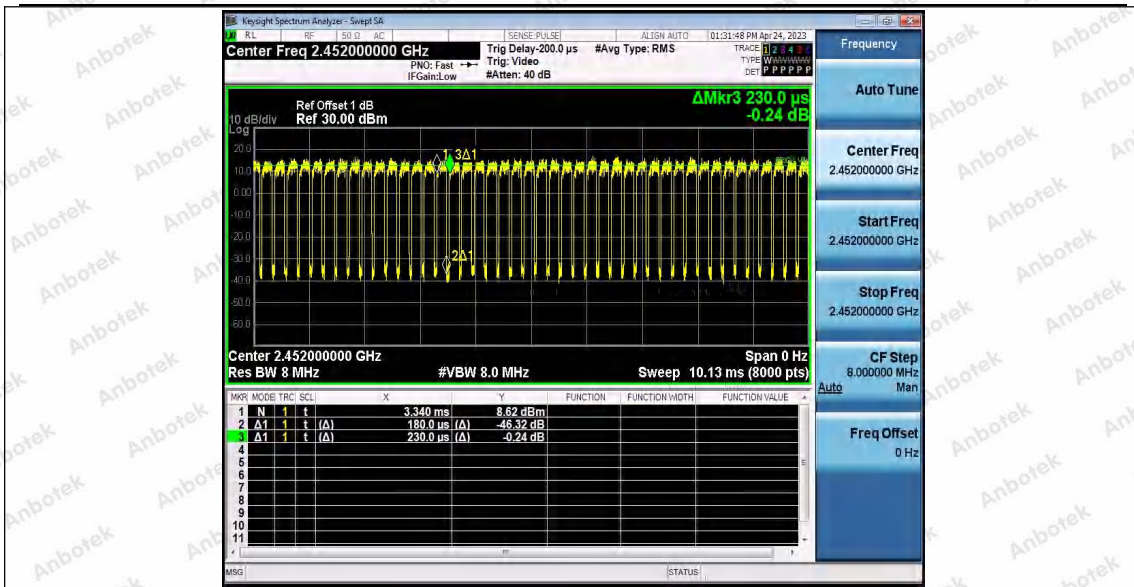

11N40SISO_Ant2_2452