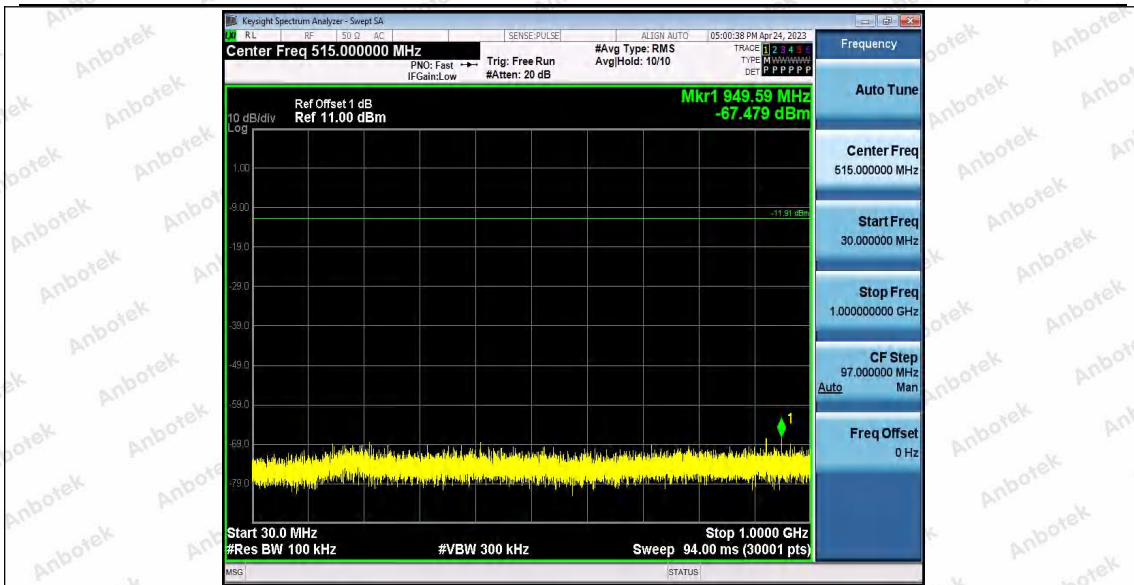

11B_Ant2_2462_1000~26500