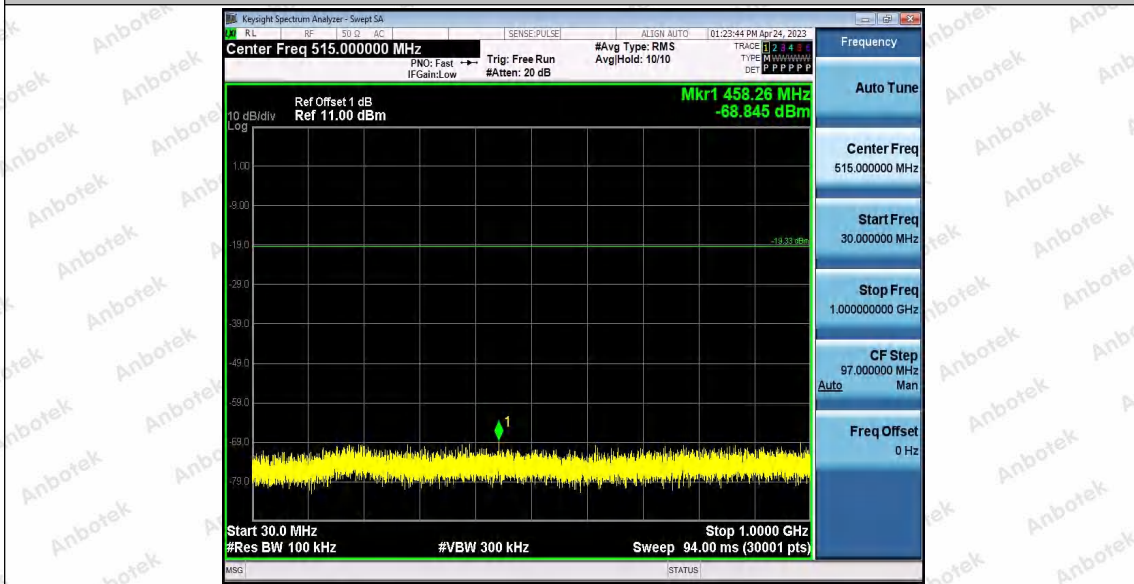

11N20SISO_Ant1_2462_1000~26500

Shenzhen Anbotek Compliance Laboratory Limited

Address: 1/F., Building D, Sogood Science and Technology Park, Sanwei Community, Hangcheng Street, Bao'an District, Shenzhen, Guangdong, China.
Tel: (86) 0755-26066440 Fax: (86) 0755-26014772 Email: service@anbotek.com

Hotline
400-003-0500
www.anbotek.com.cn