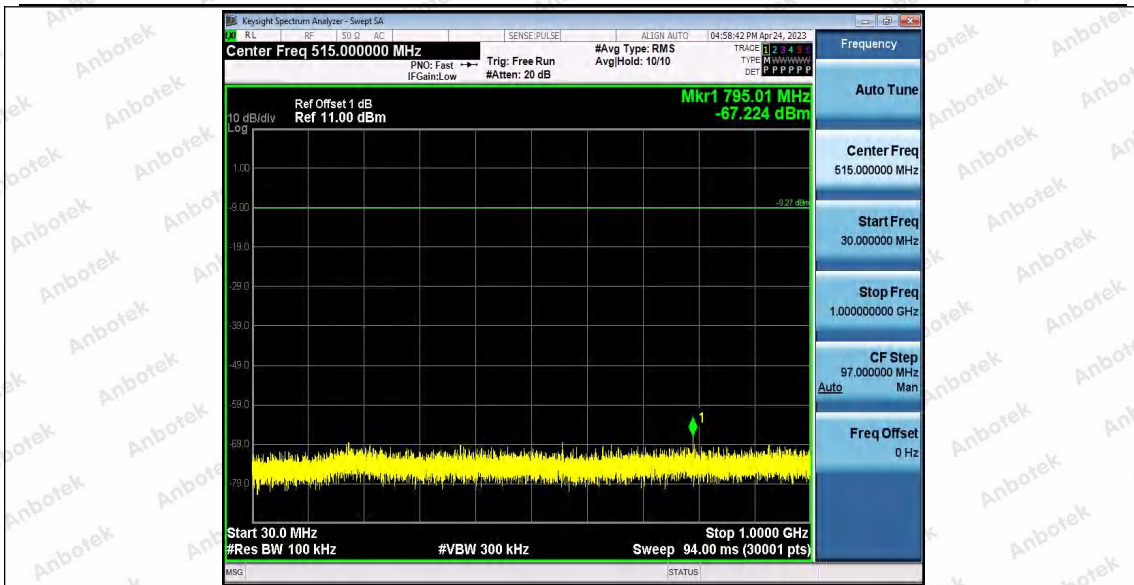

11B_Ant2_2437_1000~26500