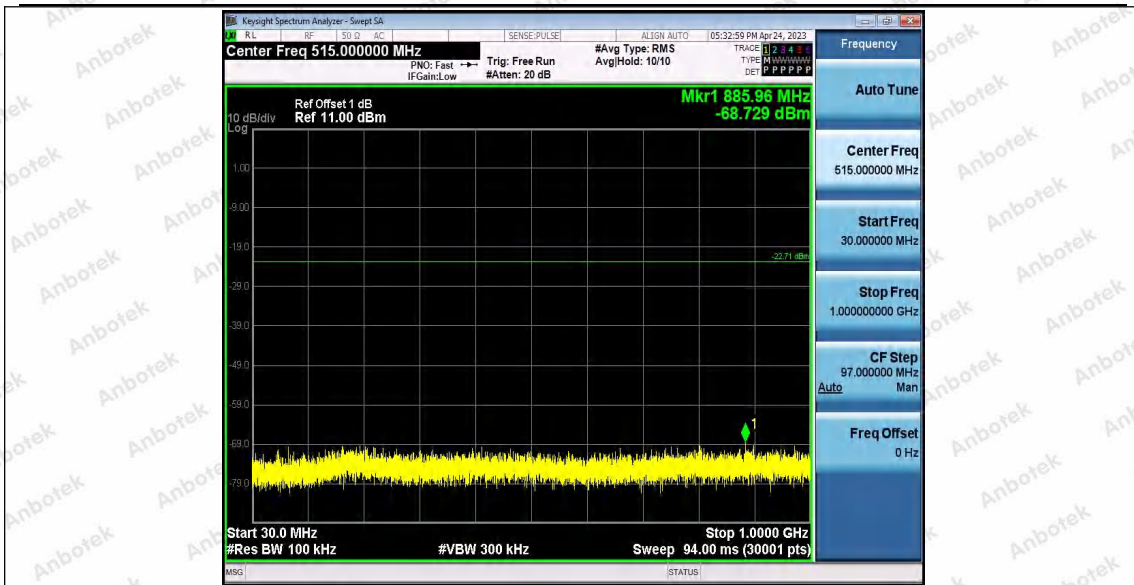

11N40SISO_Ant2_2452_1000~26500