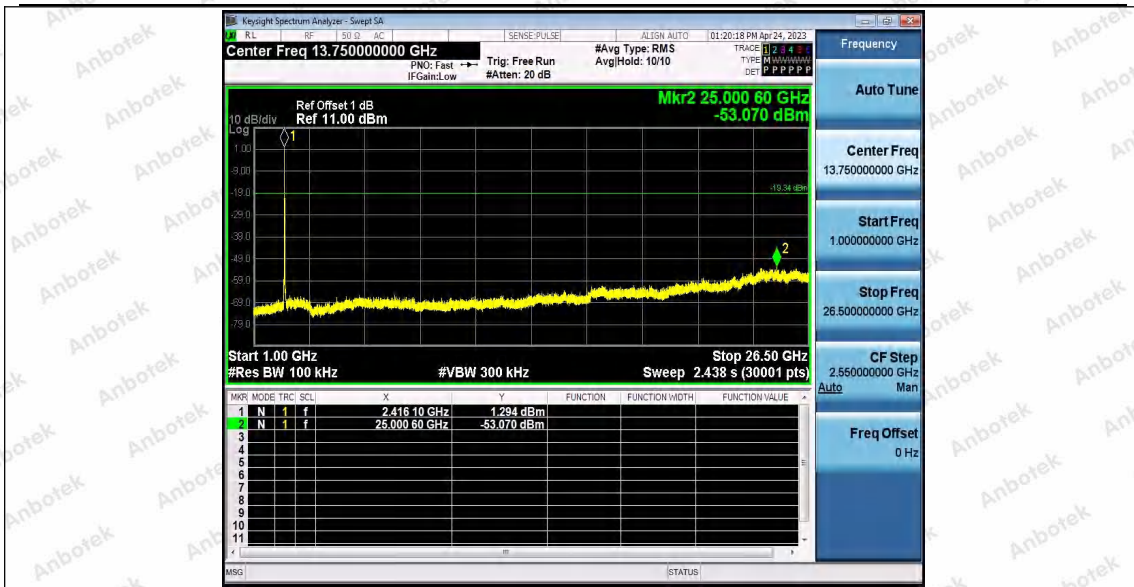

11N20SISO_Ant2_2412_0~Reference