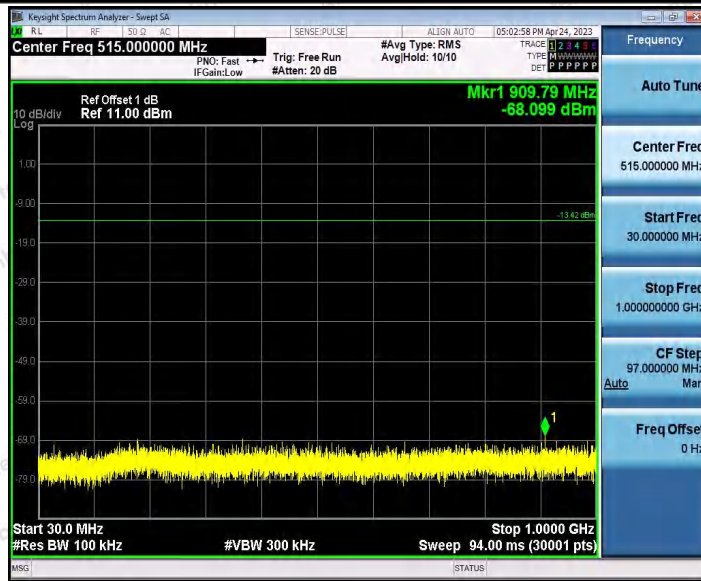

11G_Ant2_2412_1000~26500