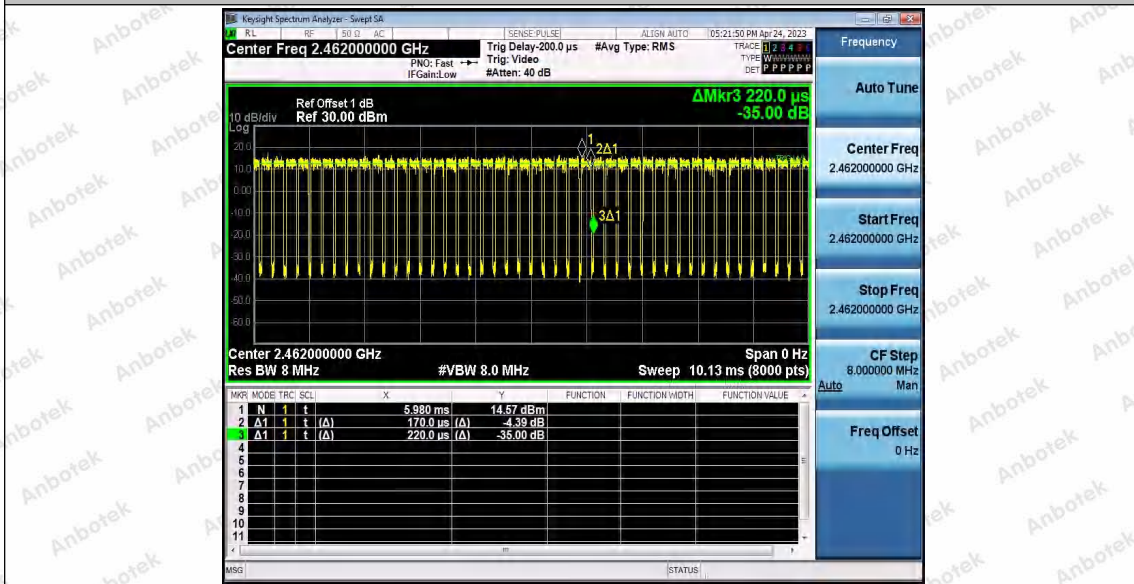

11N40SISO_Ant1_2422

Shenzhen Anbotek Compliance Laboratory Limited

Address: 1/F., Building D, Sogood Science and Technology Park, Sanwei Community, Hangcheng Street, Bao'an District, Shenzhen, Guangdong, China.
Tel: (86) 0755-26066440 Fax: (86) 0755-26014772 Email: service@anbotek.com

Hotline 400-003-0500
www.anbotek.com.cn