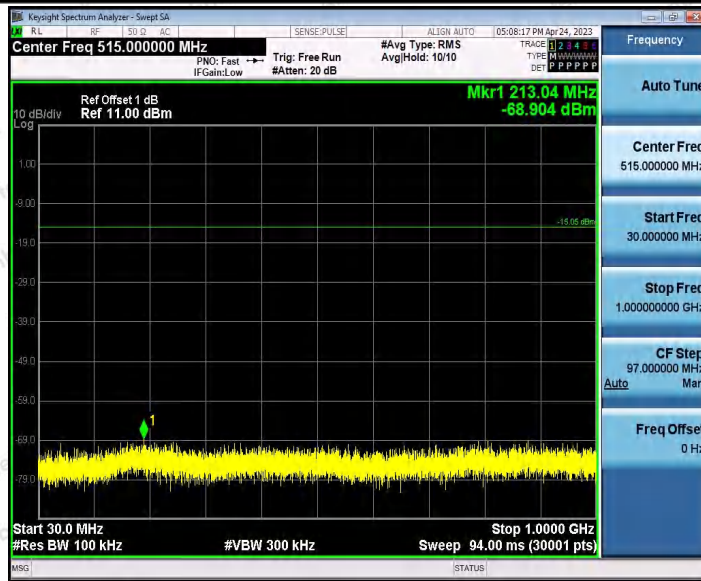

11G_Ant2_2462_1000~26500