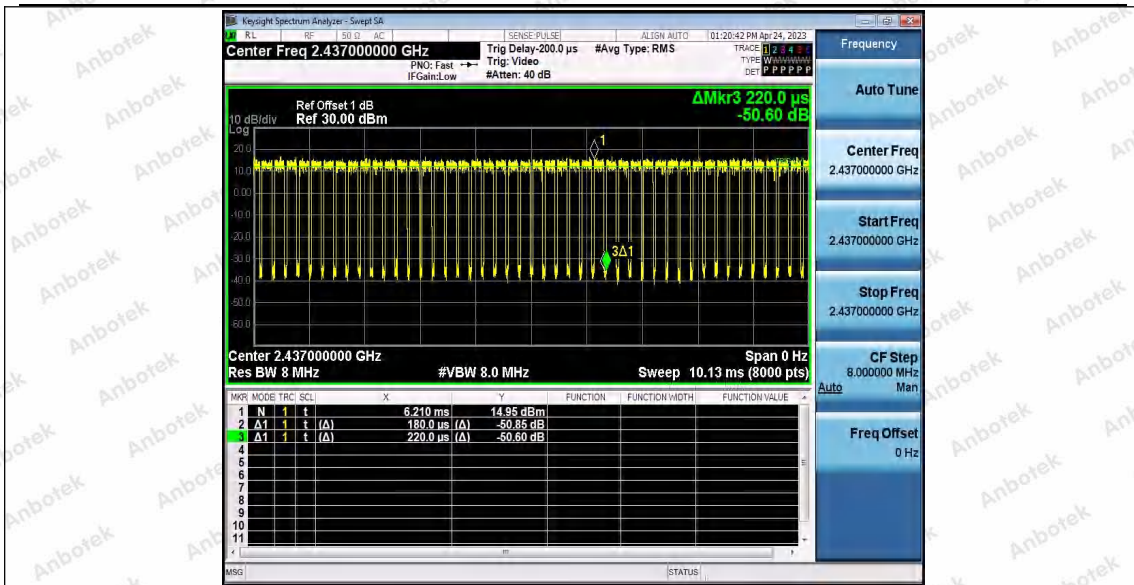

11N20SISO_Ant2_2437