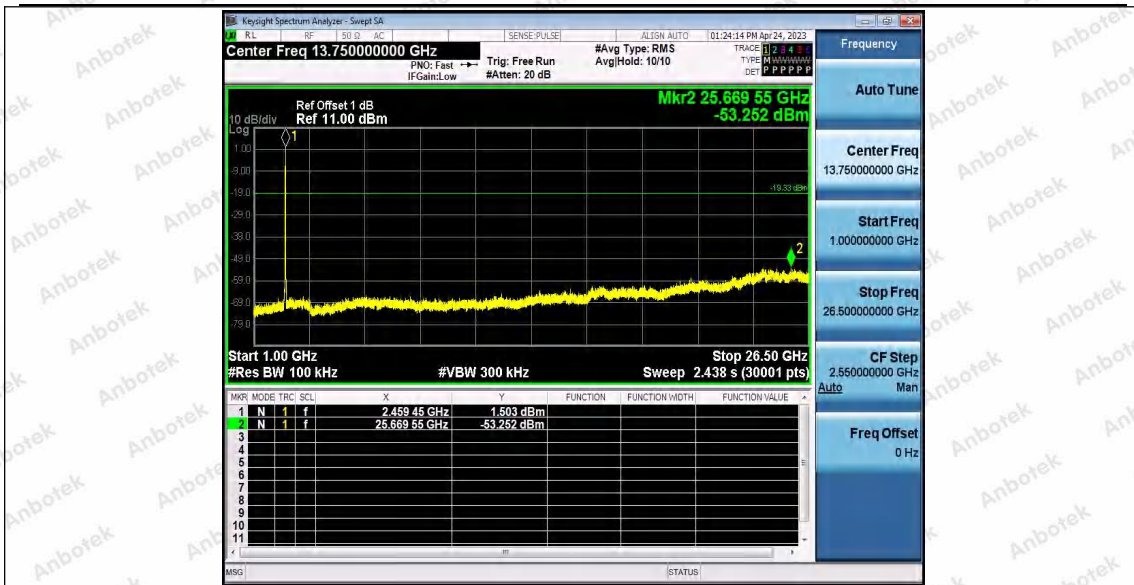

11N20SISO_Ant2_2462_0~Reference