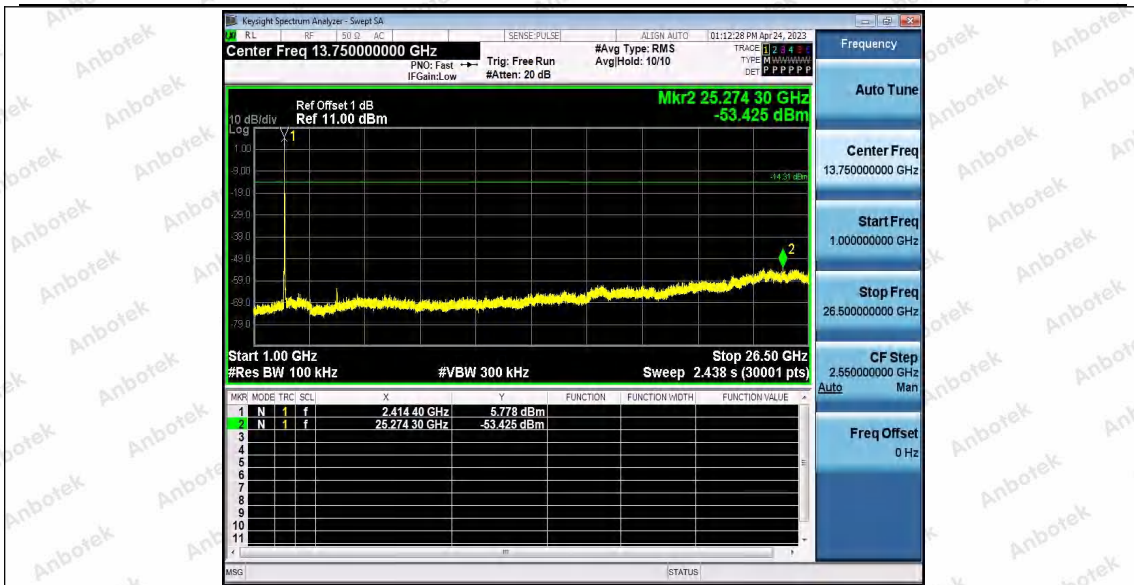

11G_Ant2_2412_0~Reference