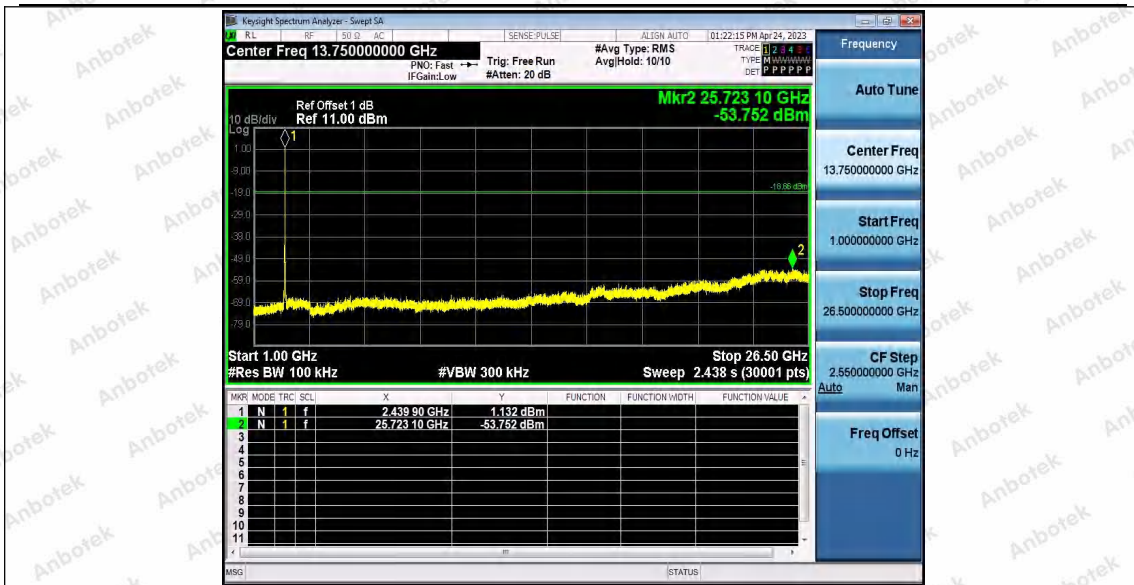

11N20SISO_Ant2_2437_0~Reference