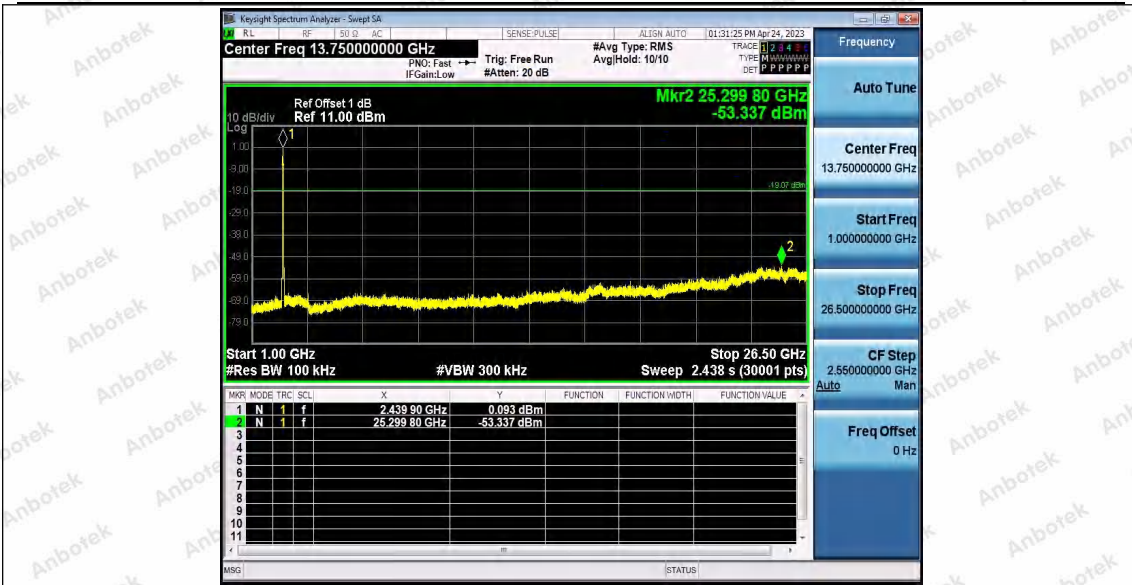

11N40SISO_Ant2_2437_0~Reference