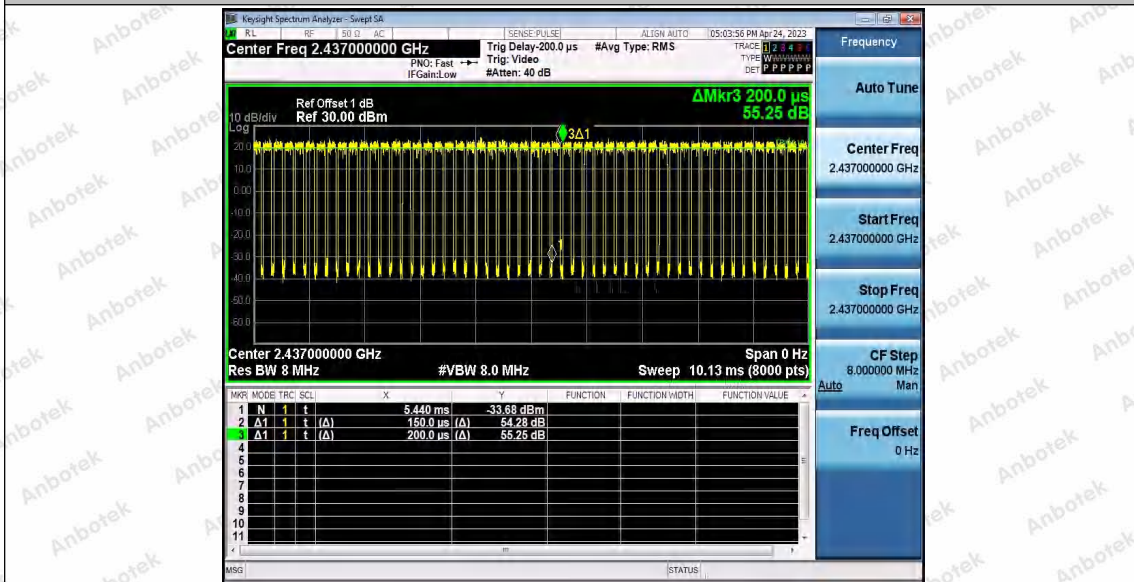

11G_Ant1_2462

Shenzhen Anbotek Compliance Laboratory Limited

Address: 1/F., Building D, Sogood Science and Technology Park, Sanwei Community, Hangcheng Street, Bao'an District, Shenzhen, Guangdong, China.
Tel: (86) 0755-26066440 Fax: (86) 0755-26014772 Email: service@anbotek.com

Hotline 400-003-0500
www.anbotek.com.cn