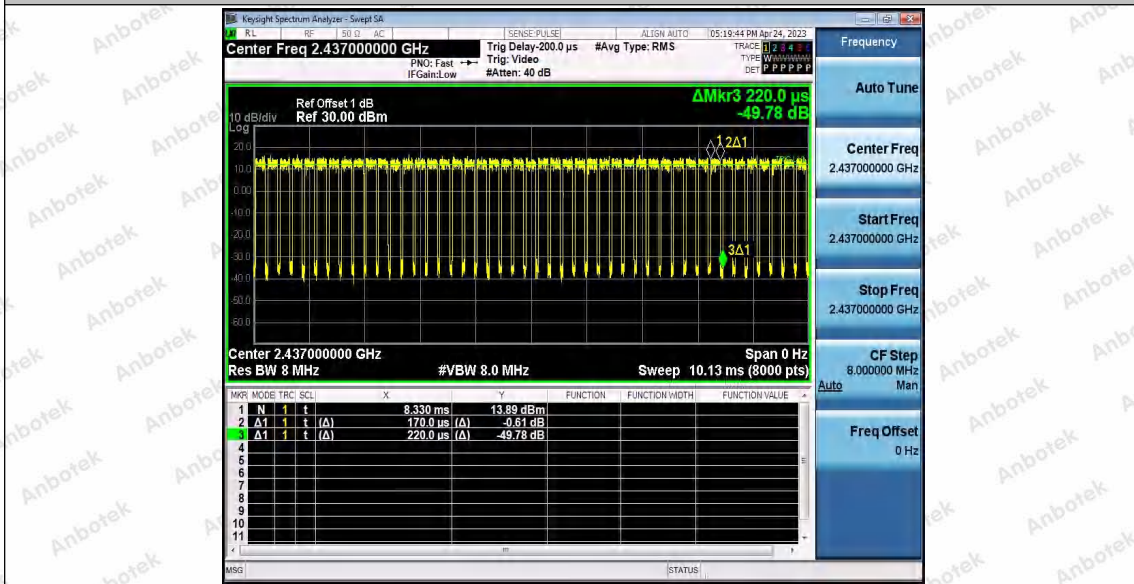

11N20SISO_Ant1_2462

Shenzhen Anbotek Compliance Laboratory Limited

Address: 1/F., Building D, Sogood Science and Technology Park, Sanwei Community, Hangcheng Street, Bao'an District, Shenzhen, Guangdong, China.
Tel: (86) 0755-26066440 Fax: (86) 0755-26014772 Email: service@anbotek.com

Hotline
400-003-0500
www.anbotek.com.cn