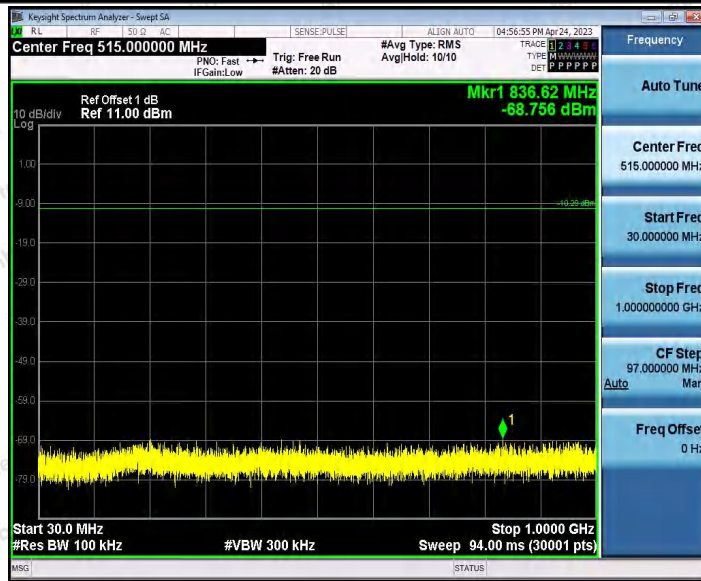

11B_Ant2_2412_1000~26500