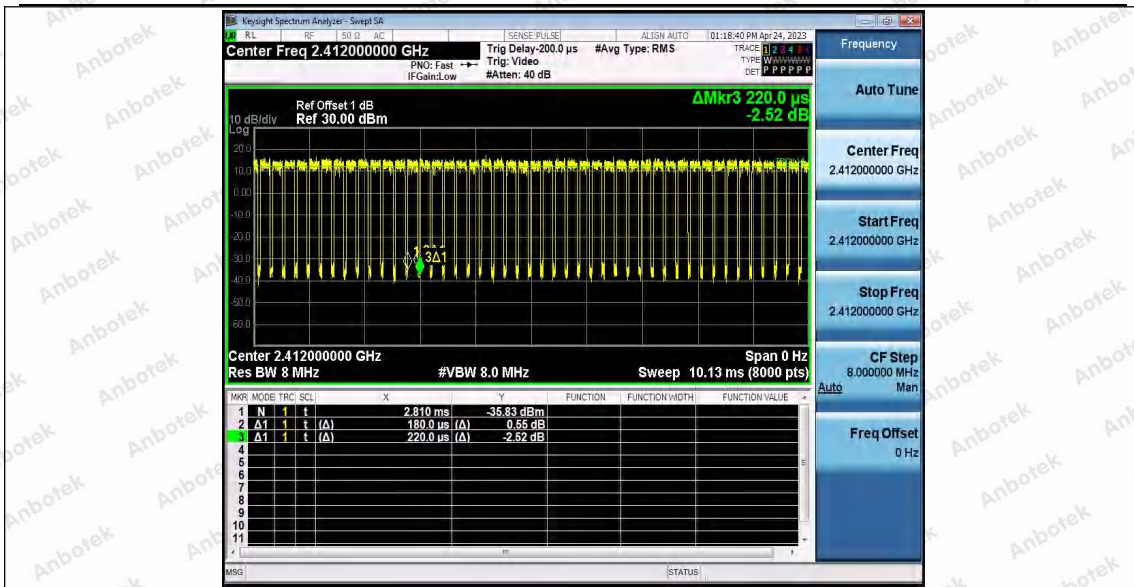

11N20SISO_Ant2_2412