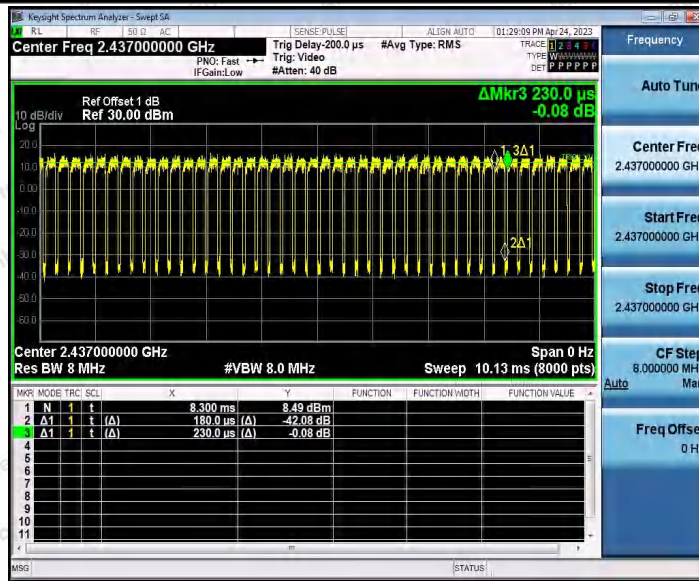

11N40SISO_Ant2_2437