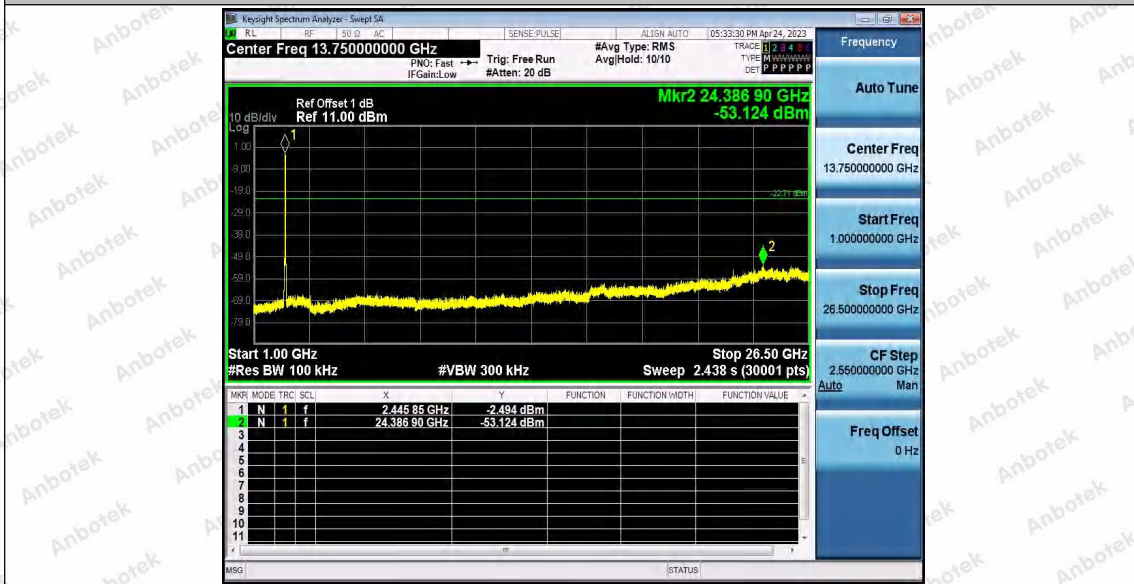

Shenzhen Anbotek Compliance Laboratory Limited

Address: 1/F., Building D, Sogood Science and Technology Park, Sanwei Community, Hangcheng Street, Bao'an District, Shenzhen, Guangdong, China.
Tel: (86) 0755-26066440 Fax: (86) 0755-26014772 Email: service@anbotek.com

Hotline
400-003-0500
www.anbotek.com.cn