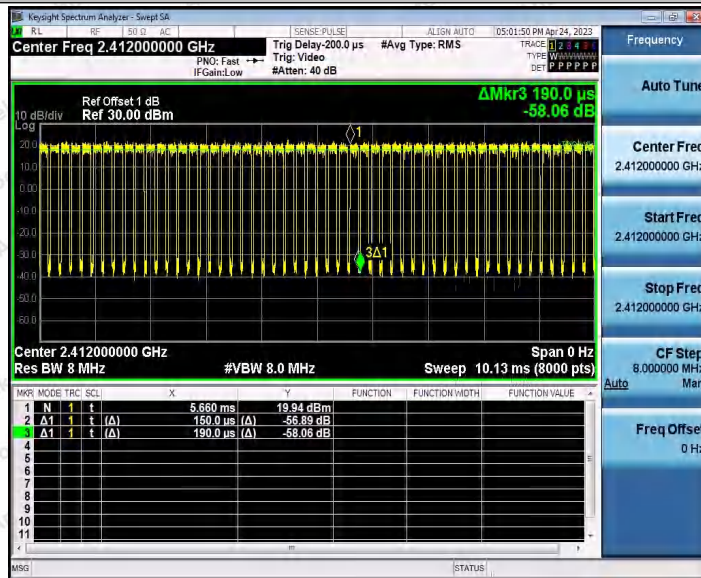

11G_Ant1_2437

Shenzhen Anbotek Compliance Laboratory Limited

Address: 1/F., Building D, Sogood Science and Technology Park, Sanwei Community, Hangcheng Street, Bao'an District, Shenzhen, Guangdong, China.
Tel: (86) 0755-26066440 Fax: (86) 0755-26014772 Email: service@anbotek.com

Hotline
400-003-0500
www.anbotek.com.cn