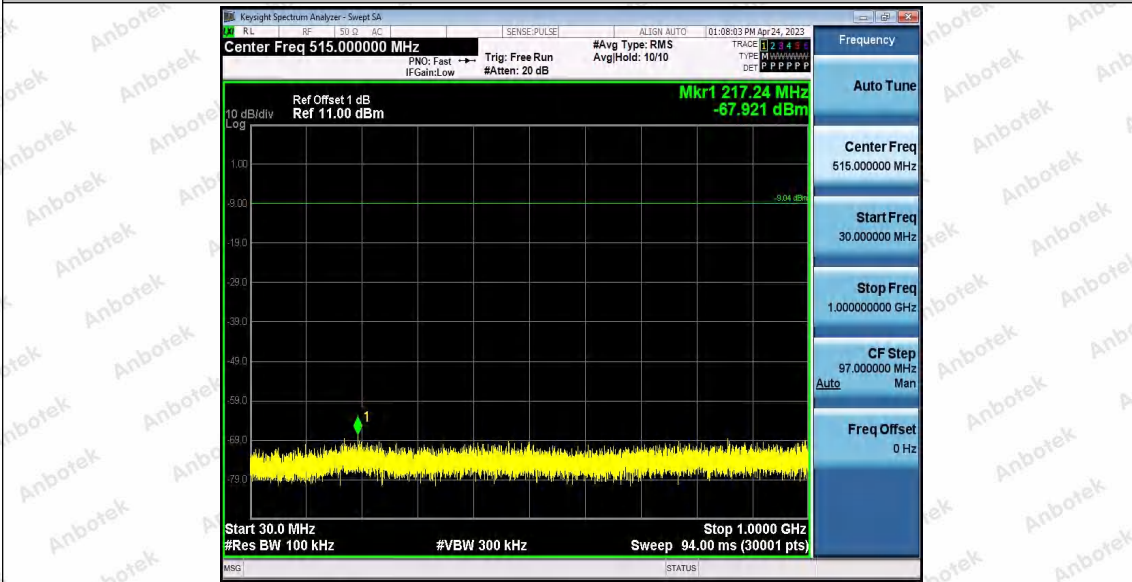

Shenzhen Anbotek Compliance Laboratory Limited

Address: 1/F., Building D, Sogood Science and Technology Park, Sanwei Community, Hangcheng Street, Bao'an District, Shenzhen, Guangdong, China.
Tel: (86) 0755-26066440 Fax: (86) 0755-26014772 Email: service@anbotek.com

Hotline
400-003-0500
www.anbotek.com.cn