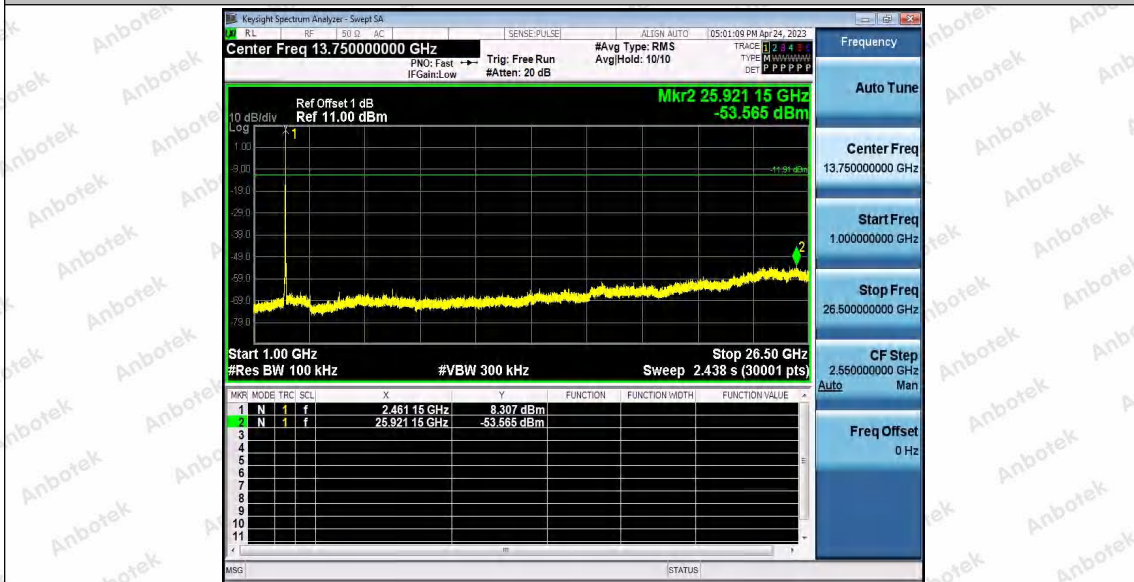

11G_Ant1_2412_0~Reference

Shenzhen Anbotek Compliance Laboratory Limited

Address: 1/F., Building D, Sogood Science and Technology Park, Sanwei Community, Hangcheng Street, Bao'an District, Shenzhen, Guangdong, China.
Tel: (86) 0755-26066440 Fax: (86) 0755-26014772 Email: service@anbotek.com

Hotline
400-003-0500
www.anbotek.com.cn