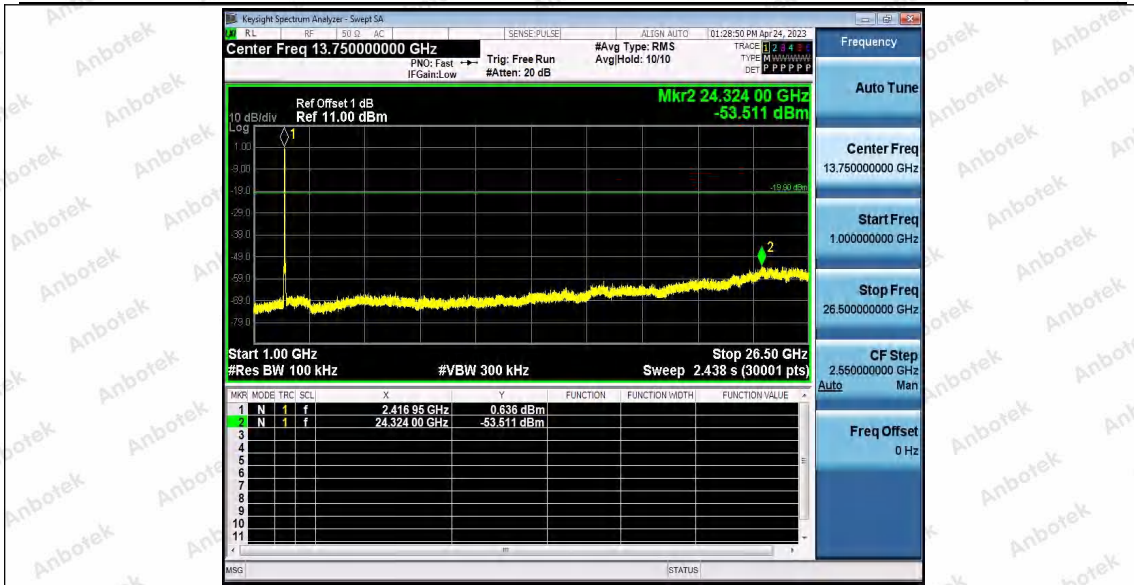

11N40SISO_Ant2_2422_0~Reference