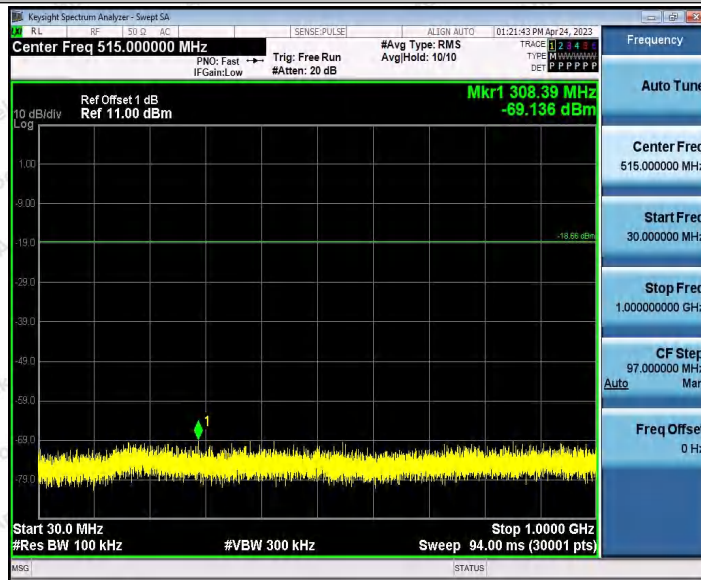

11N20SISO_Ant1_2437_1000~26500

Shenzhen Anbotek Compliance Laboratory Limited

Address: 1/F., Building D, Sogood Science and Technology Park, Sanwei Community, Hangcheng Street, Bao'an District, Shenzhen, Guangdong, China.
Tel: (86) 0755-26066440 Fax: (86) 0755-26014772 Email: service@anbotek.com

Hotline: 400-003-0500
www.anbotek.com.cn