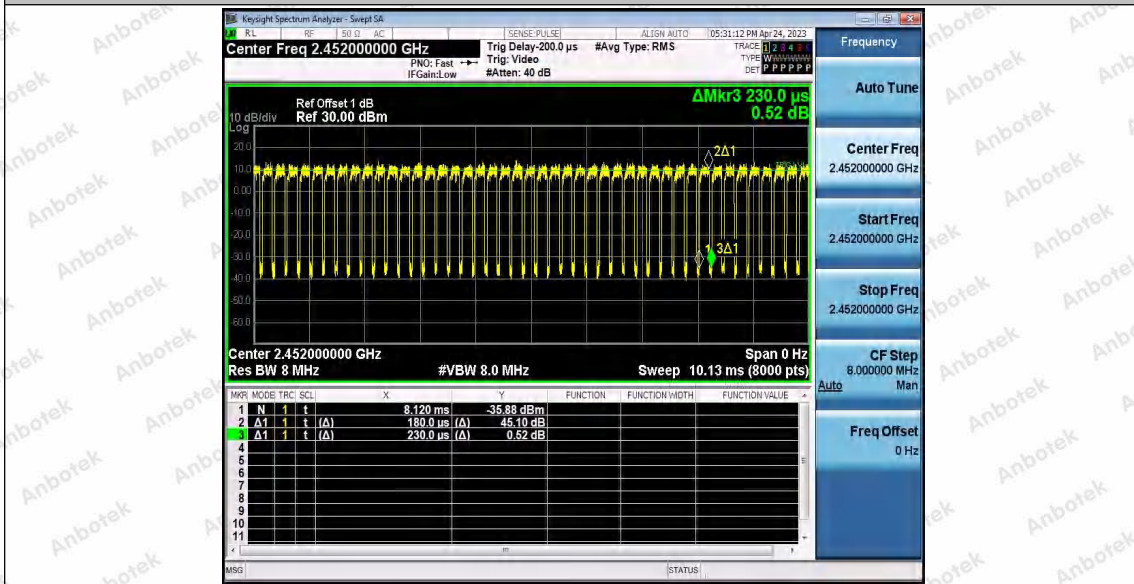

---End---

Shenzhen Anbotek Compliance Laboratory Limited

Address: 1/F., Building D, Sogood Science and Technology Park, Sanwei Community, Hangcheng Street, Bao'an District, Shenzhen, Guangdong, China.
Tel: (86) 0755-26066440 Fax: (86) 0755-26014772 Email: service@anbotek.com

Hotline
400-003-0500
www.anbotek.com.cn