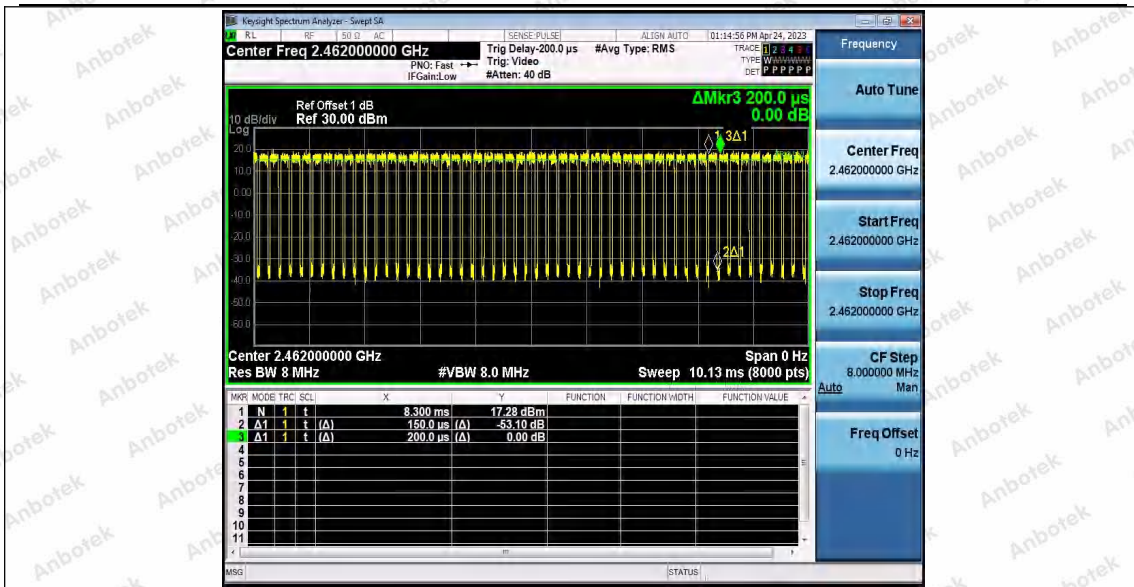

11G_Ant2_2462