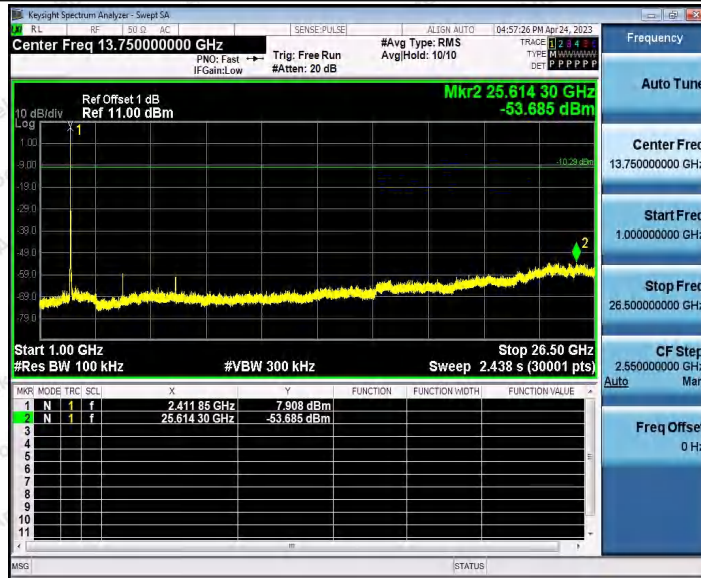

11B_Ant1_2437_0~Reference

Shenzhen Anbotek Compliance Laboratory Limited

Address: 1/F., Building D, Sogood Science and Technology Park, Sanwei Community, Hangcheng Street, Bao'an District, Shenzhen, Guangdong, China.
Tel: (86) 0755-26066440 Fax: (86) 0755-26014772 Email: service@anbotek.com

Hotline
400-003-0500
www.anbotek.com.cn