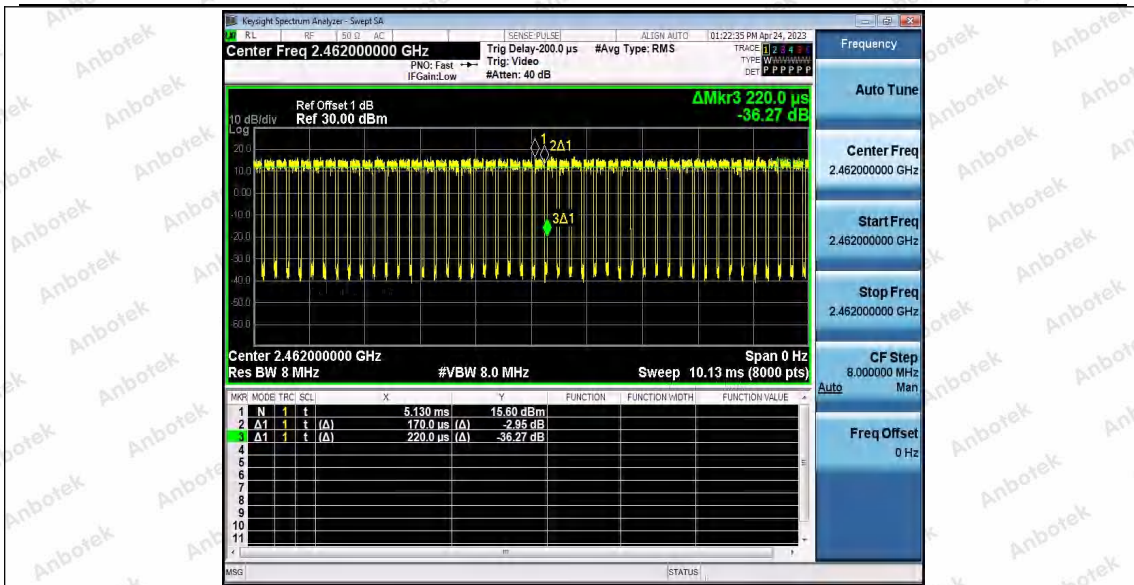

11N20SISO_Ant2_2462