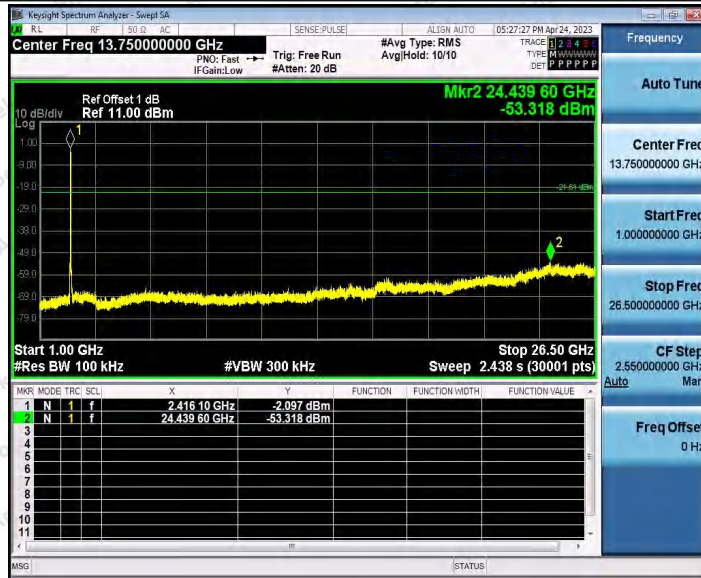

11N40SISO_Ant1_2437_0~Reference

Shenzhen Anbotek Compliance Laboratory Limited

Address: 1/F., Building D, Sogood Science and Technology Park, Sanwei Community, Hangcheng Street, Bao'an District, Shenzhen, Guangdong, China.
Tel: (86) 0755-26066440 Fax: (86) 0755-26014772 Email: service@anbotek.com

Hotline
400-003-0500
www.anbotek.com.cn