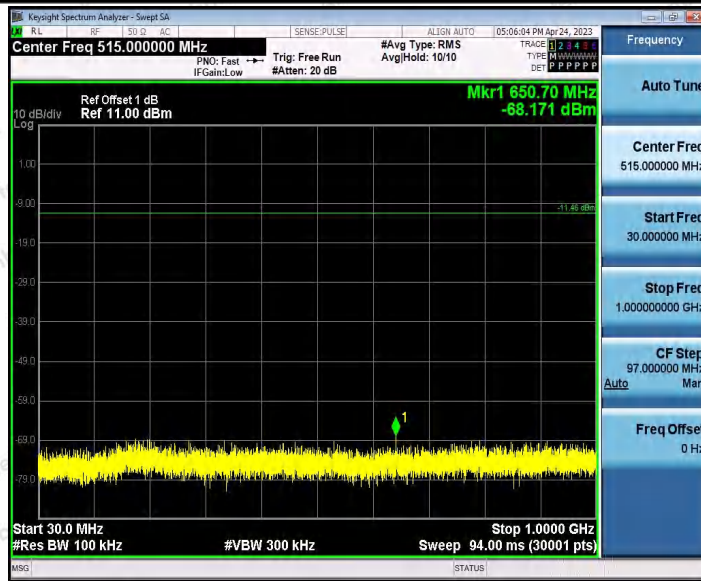

11G_Ant2_2437_1000~26500