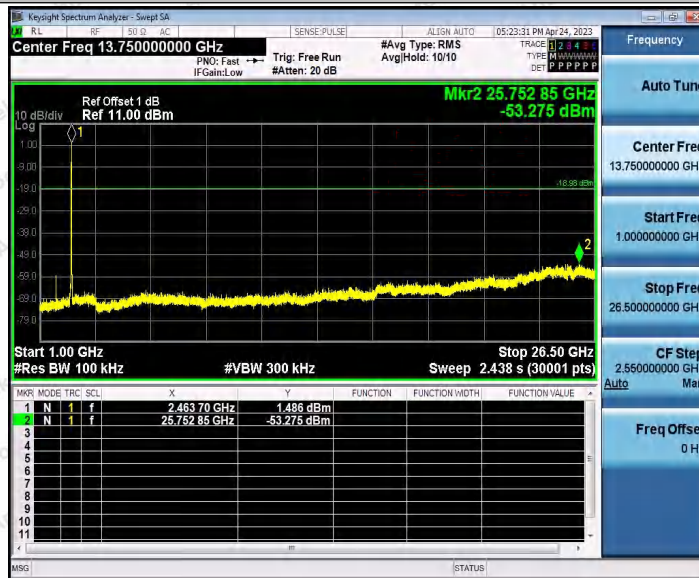

11N40SISO_Ant1_2422_0~Reference

Shenzhen Anbotek Compliance Laboratory Limited

Address: 1/F., Building D, Sogood Science and Technology Park, Sanwei Community, Hangcheng Street, Bao'an District, Shenzhen, Guangdong, China.
Tel: (86) 0755-26066440 Fax: (86) 0755-26014772 Email: service@anbotek.com

Hotline
400-003-0500
www.anbotek.com.cn