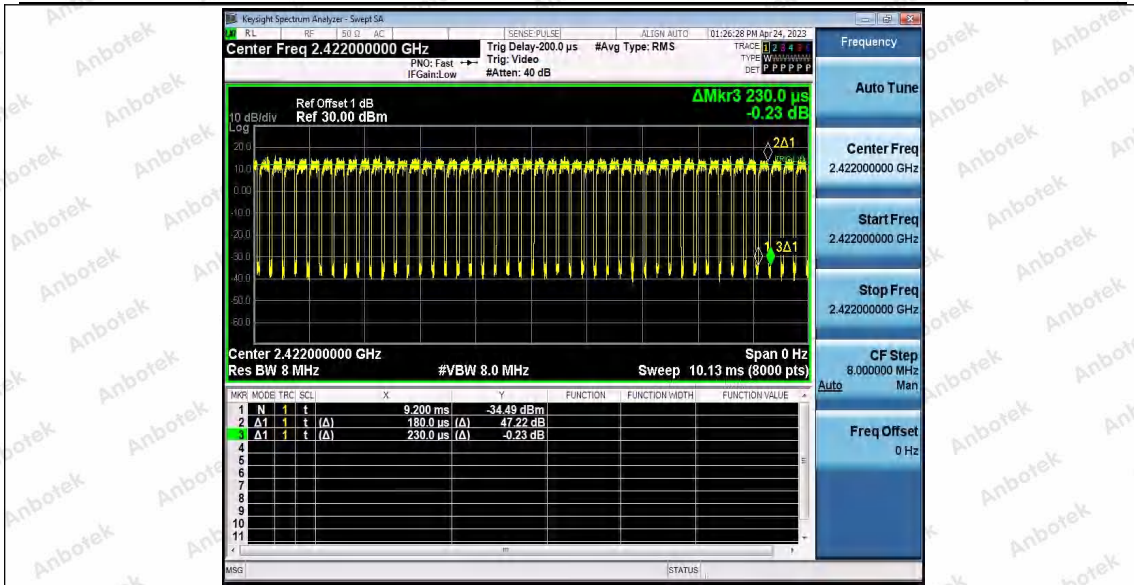

11N40SISO_Ant2_2422