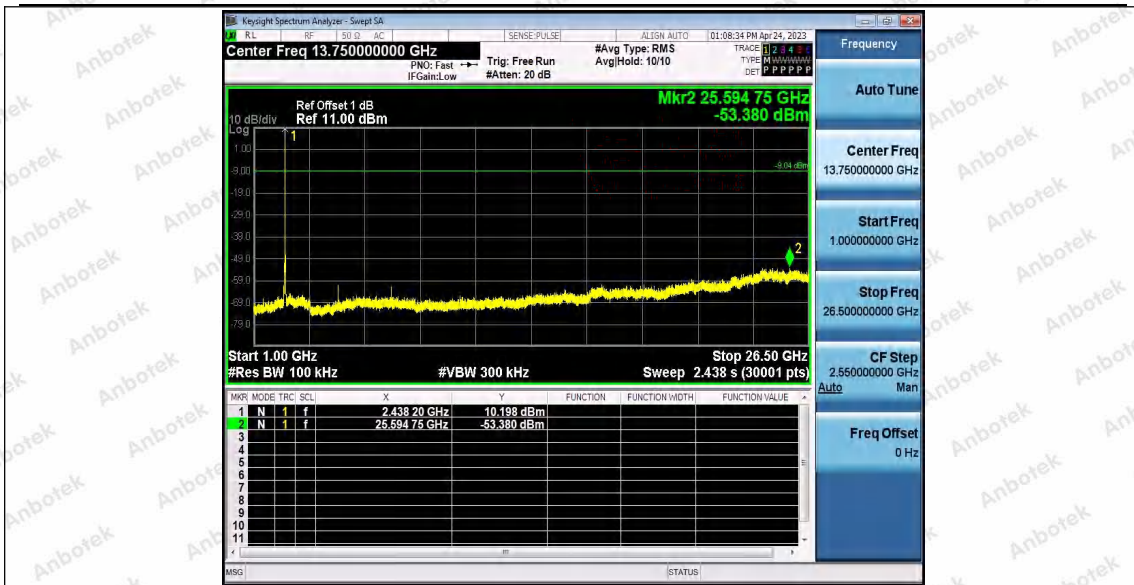

11B_Ant2_2437_0~Reference