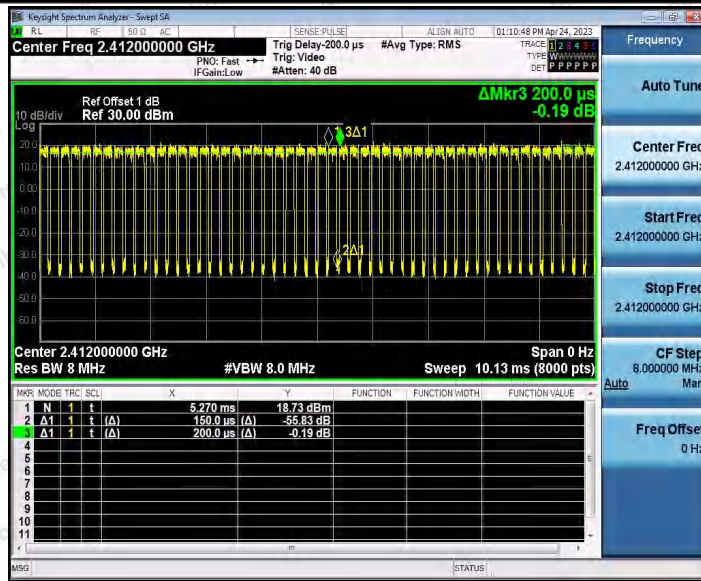

11G_Ant2_2412