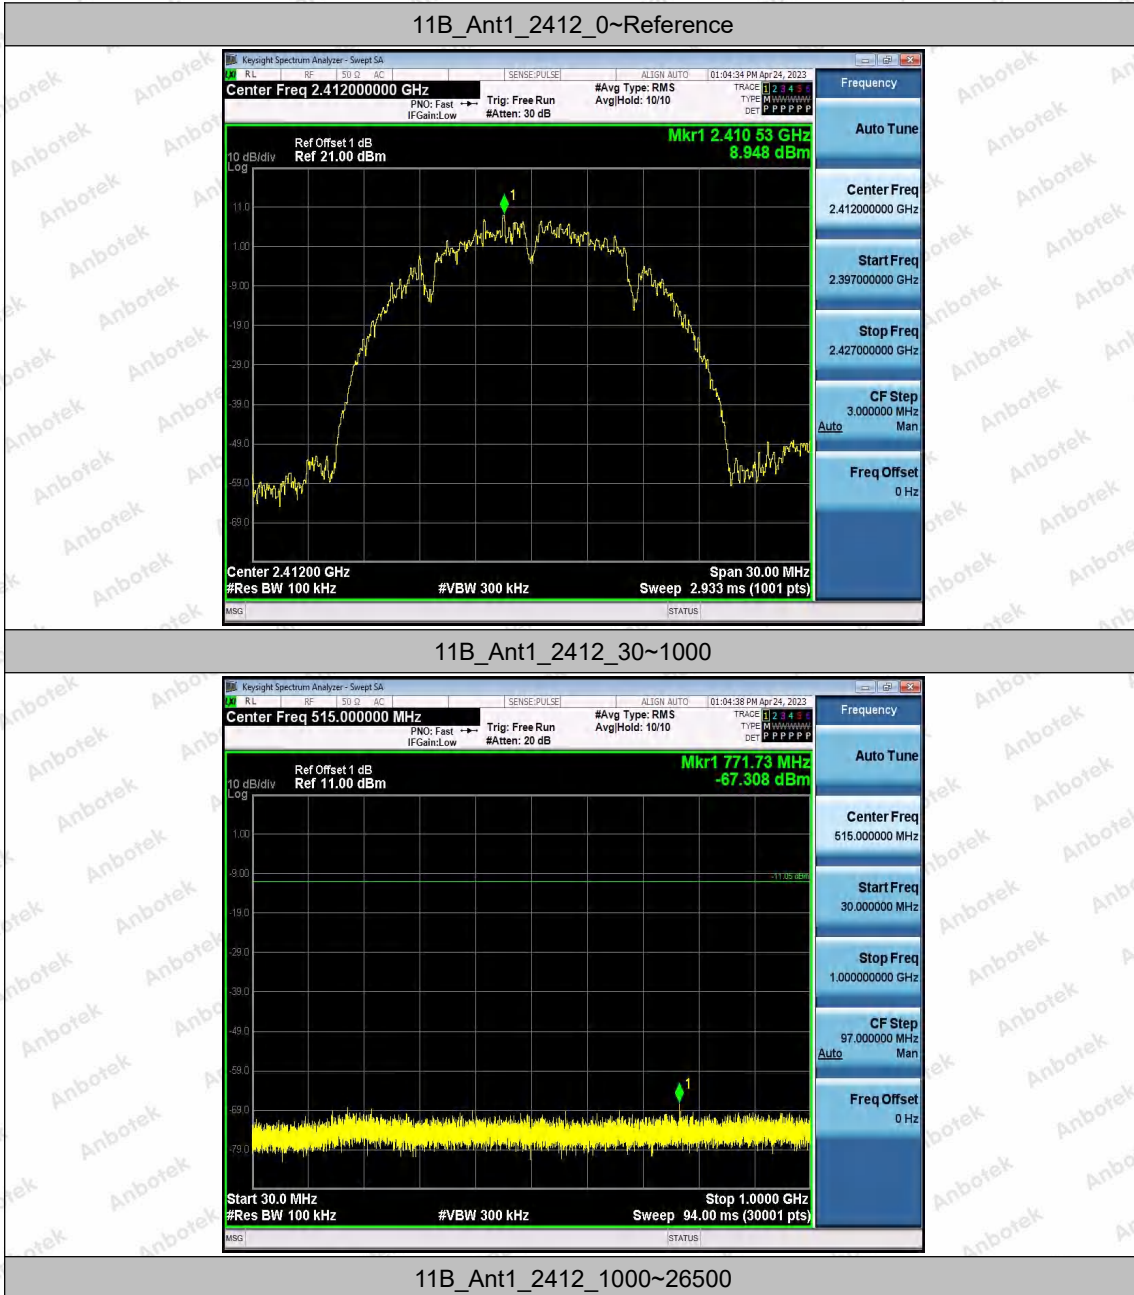

Test Graphs

Shenzhen Anbotek Compliance Laboratory Limited

Address: 1/F., Building D, Sogood Science and Technology Park, Sanwei Community, Hangcheng Street, Bao'an District, Shenzhen, Guangdong, China.
Tel: (86) 0755-26066440 Fax: (86) 0755-26014772 Email: service@anbotek.com

Hotline
400-003-0500
www.anbotek.com.cn