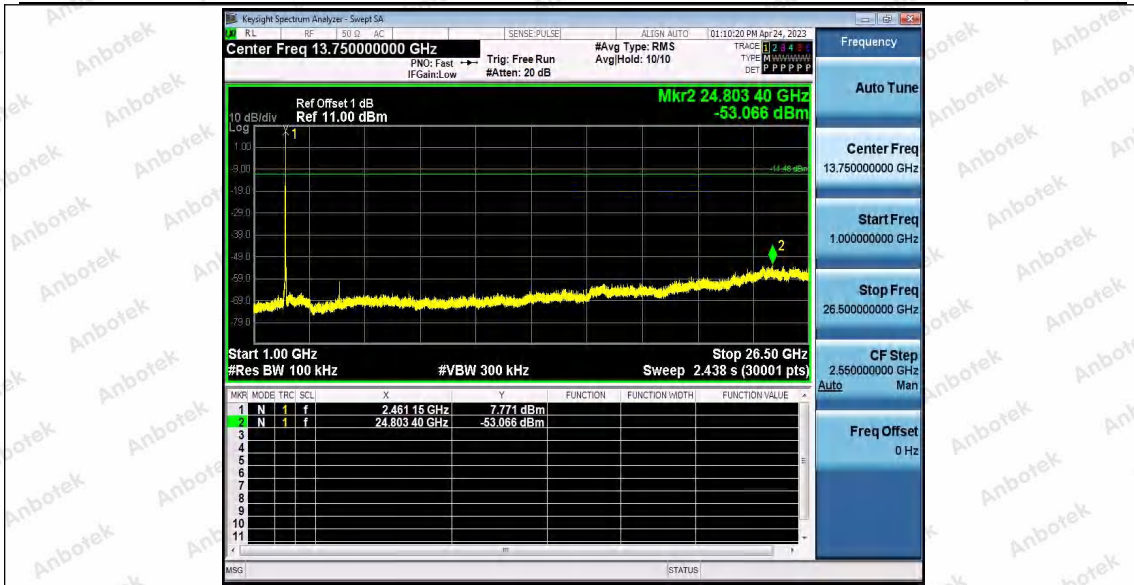

11B_Ant2_2462_0~Reference