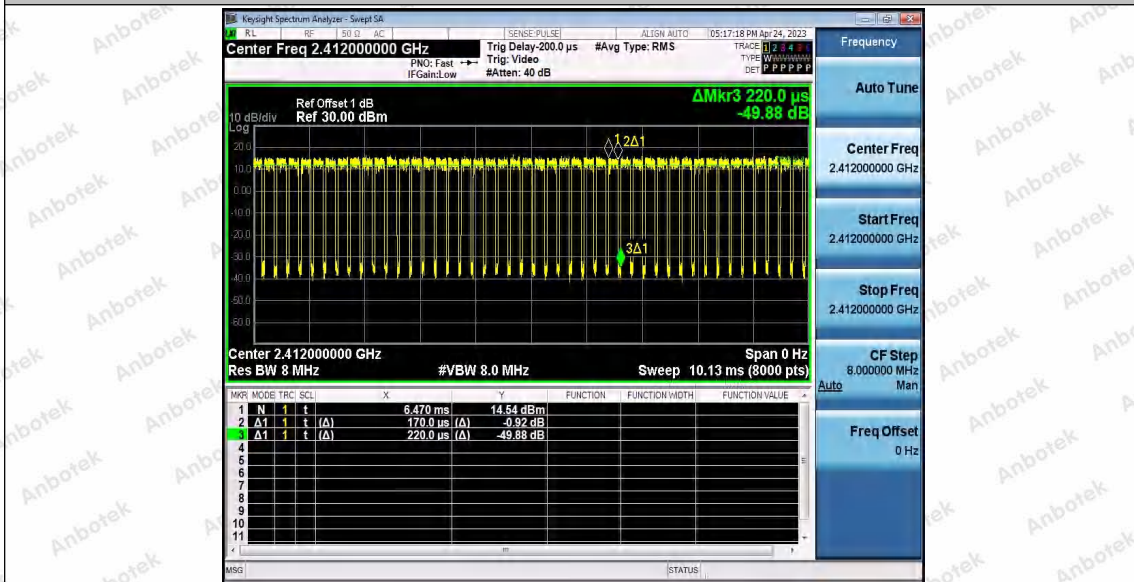

11N20SISO_Ant1_2437

Shenzhen Anbotek Compliance Laboratory Limited

Address: 1/F., Building D, Sogood Science and Technology Park, Sanwei Community, Hangcheng Street, Bao'an District, Shenzhen, Guangdong, China.
Tel: (86) 0755-26066440 Fax: (86) 0755-26014772 Email: service@anbotek.com

Hotline 400-003-0500
www.anbotek.com.cn