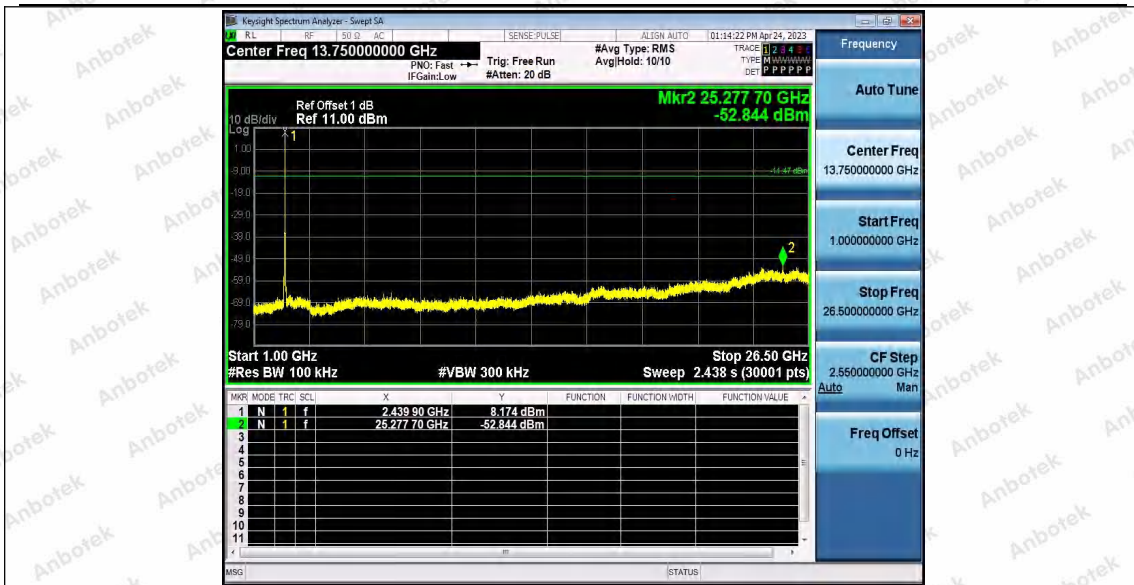

11G_Ant2_2437_0~Reference