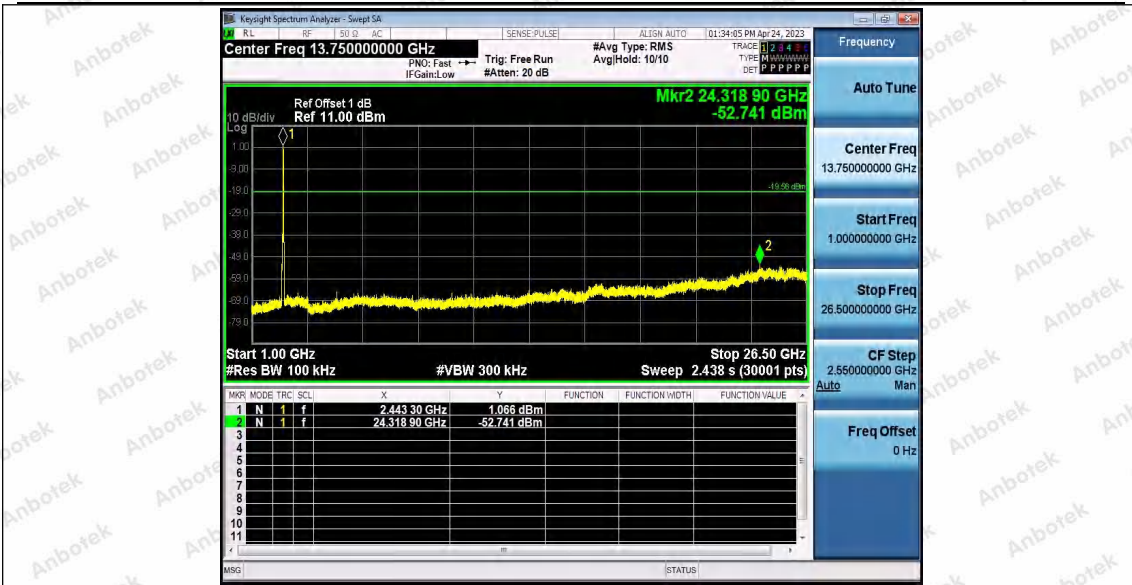

11N40SISO_Ant2_2452_0~Reference