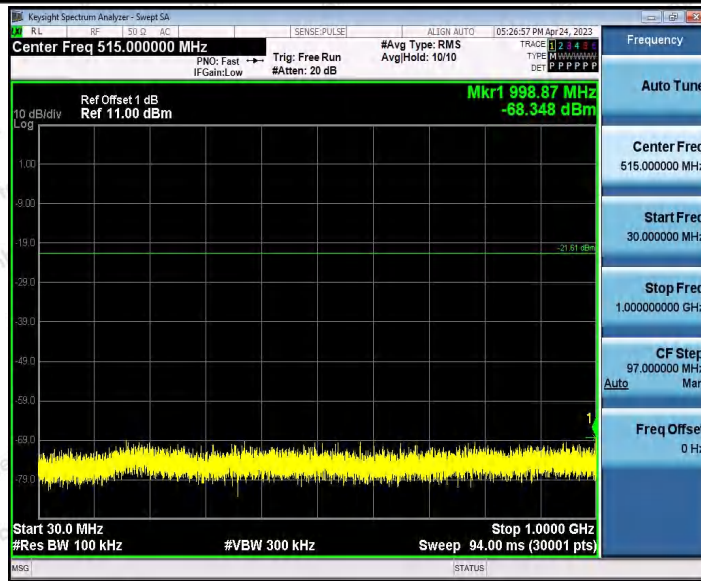

11N40SISO_Ant2_2422_1000~26500