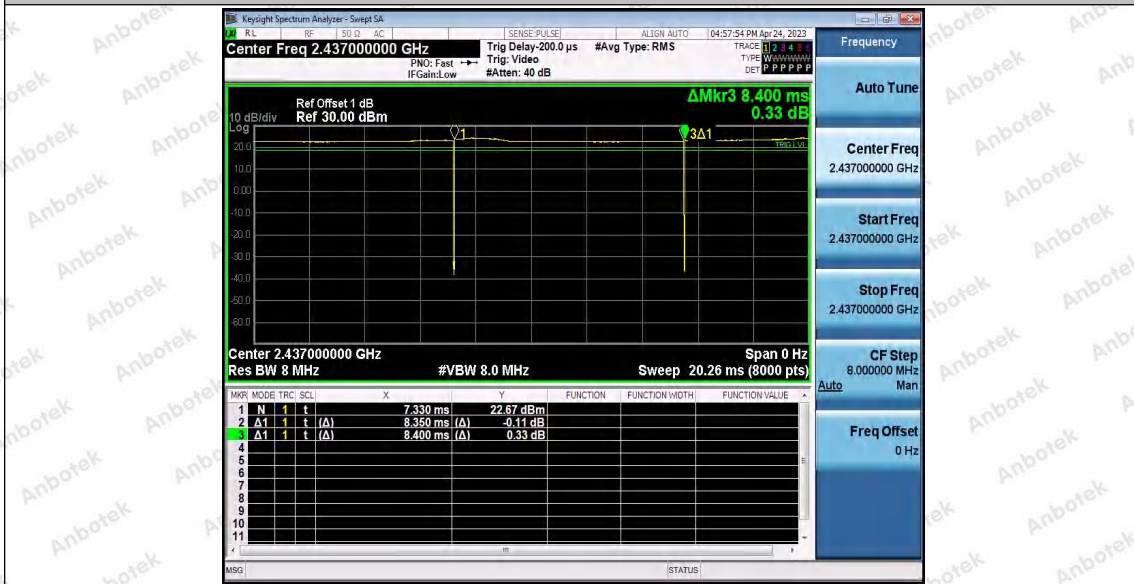

11B_Ant1_2462

Shenzhen Anbotek Compliance Laboratory Limited

Address: 1/F., Building D, Sogood Science and Technology Park, Sanwei Community, Hangcheng Street, Bao'an District, Shenzhen, Guangdong, China.
Tel: (86) 0755-26066440 Fax: (86) 0755-26014772 Email: service@anbotek.com

Hotline
400-003-0500
www.anbotek.com.cn