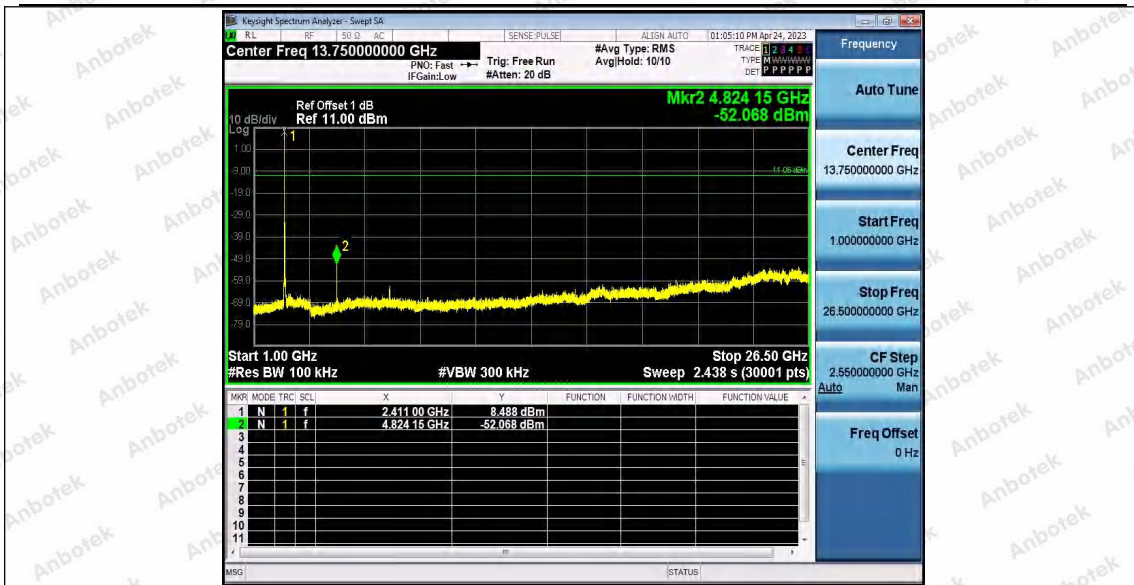

11B_Ant2_2412_0~Reference