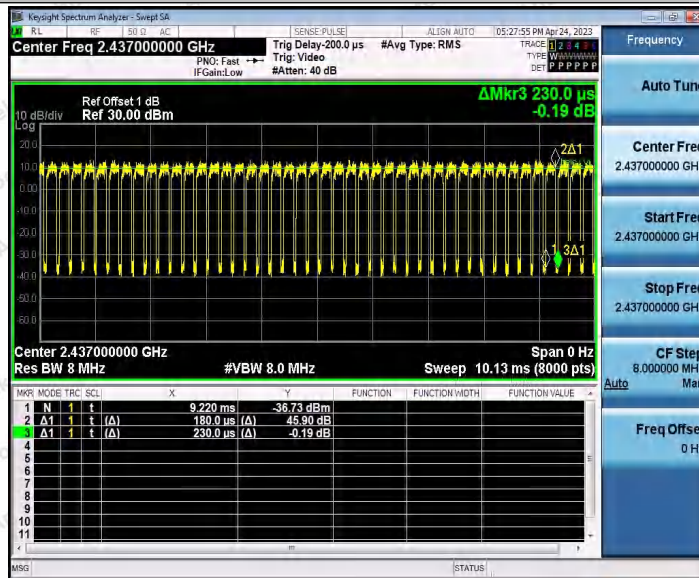

11N40SISO_Ant1_2452

Shenzhen Anbotek Compliance Laboratory Limited

Address: 1/F., Building D, Sogood Science and Technology Park, Sanwei Community, Hangcheng Street, Bao'an District, Shenzhen, Guangdong, China.
Tel: (86) 0755-26066440 Fax: (86) 0755-26014772 Email: service@anbotek.com

Hotline
400-003-0500
www.anbotek.com.cn