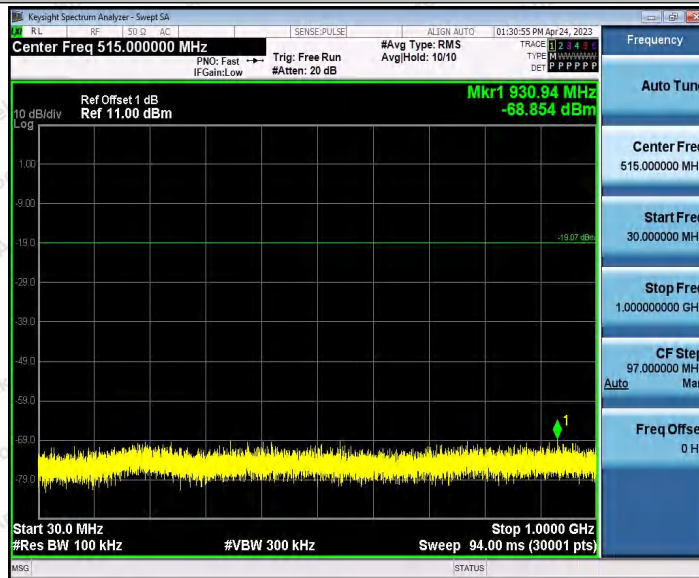

11N40SISO_Ant1_2437_1000~26500

Shenzhen Anbotek Compliance Laboratory Limited

Address: 1/F., Building D, Sogood Science and Technology Park, Sanwei Community, Hangcheng Street, Bao'an District, Shenzhen, Guangdong, China.
Tel: (86) 0755-26066440 Fax: (86) 0755-26014772 Email: service@anbotek.com

Hotline
400-003-0500
www.anbotek.com.cn