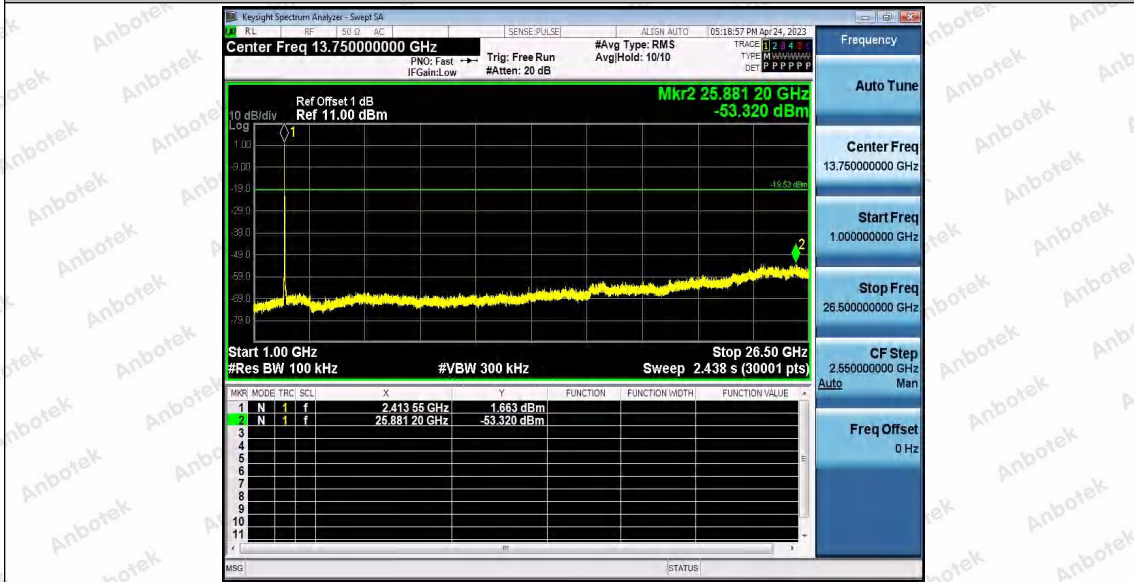

11N20SISO_Ant1_2437_0~Reference

Shenzhen Anbotek Compliance Laboratory Limited

Address: 1/F., Building D, Sogood Science and Technology Park, Sanwei Community, Hangcheng Street, Bao'an District, Shenzhen, Guangdong, China.
Tel: (86) 0755-26066440 Fax: (86) 0755-26014772 Email: service@anbotek.com

Hotline
400-003-0500
www.anbotek.com.cn