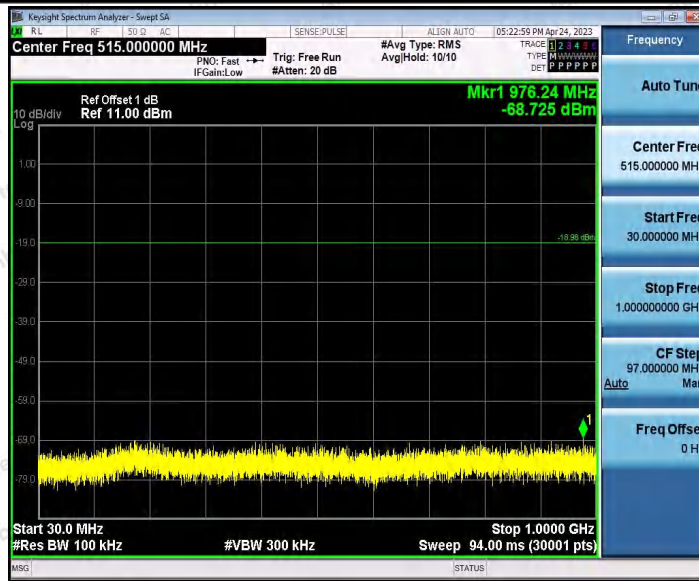

11N20SISO_Ant2_2462_1000~26500