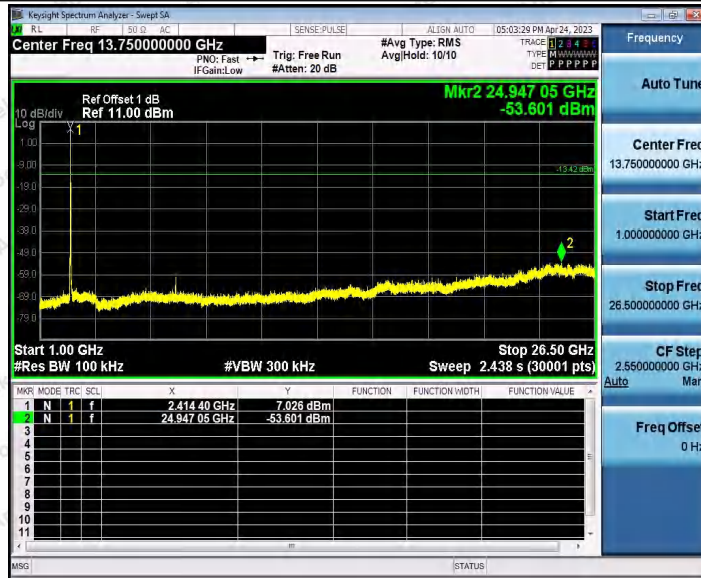

11G_Ant1_2437_0~Reference

Shenzhen Anbotek Compliance Laboratory Limited

Address: 1/F., Building D, Sogood Science and Technology Park, Sanwei Community, Hangcheng Street, Bao'an District, Shenzhen, Guangdong, China.
Tel: (86) 0755-26066440 Fax: (86) 0755-26014772 Email: service@anbotek.com

Hotline
400-003-0500
www.anbotek.com.cn