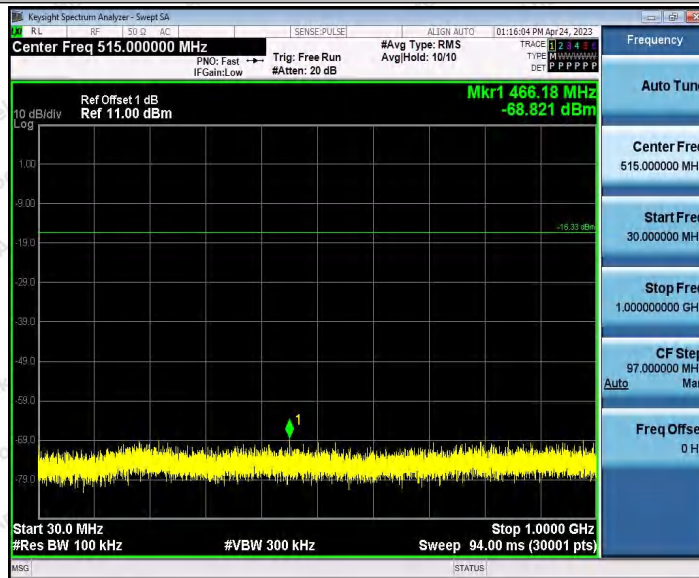

11G_Ant1_2462_1000~26500

Shenzhen Anbotek Compliance Laboratory Limited

Address: 1/F., Building D, Sogood Science and Technology Park, Sanwei Community, Hangcheng Street, Bao'an District, Shenzhen, Guangdong, China.
Tel: (86) 0755-26066440 Fax: (86) 0755-26014772 Email: service@anbotek.com

Hotline
400-003-0500
www.anbotek.com.cn