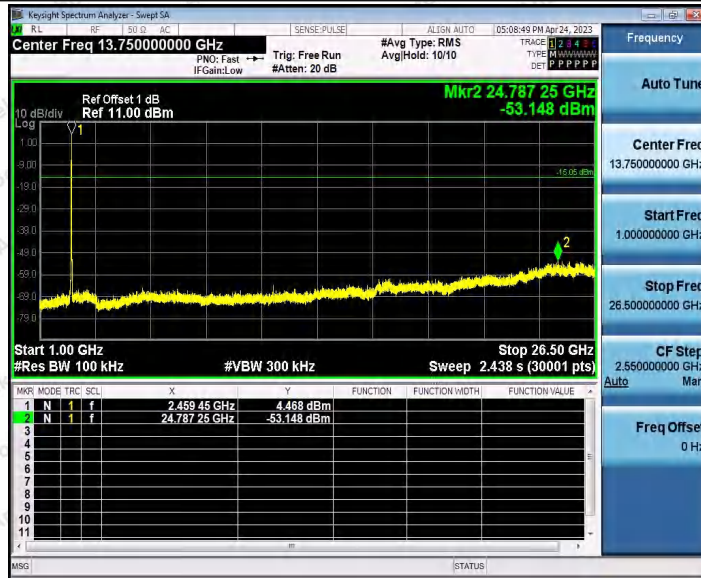

11N20SISO_Ant1_2412_0~Reference

Shenzhen Anbotek Compliance Laboratory Limited

Address: 1/F., Building D, Sogood Science and Technology Park, Sanwei Community, Hangcheng Street, Bao'an District, Shenzhen, Guangdong, China.
Tel: (86) 0755-26066440 Fax: (86) 0755-26014772 Email: service@anbotek.com

Hotline
400-003-0500
www.anbotek.com.cn