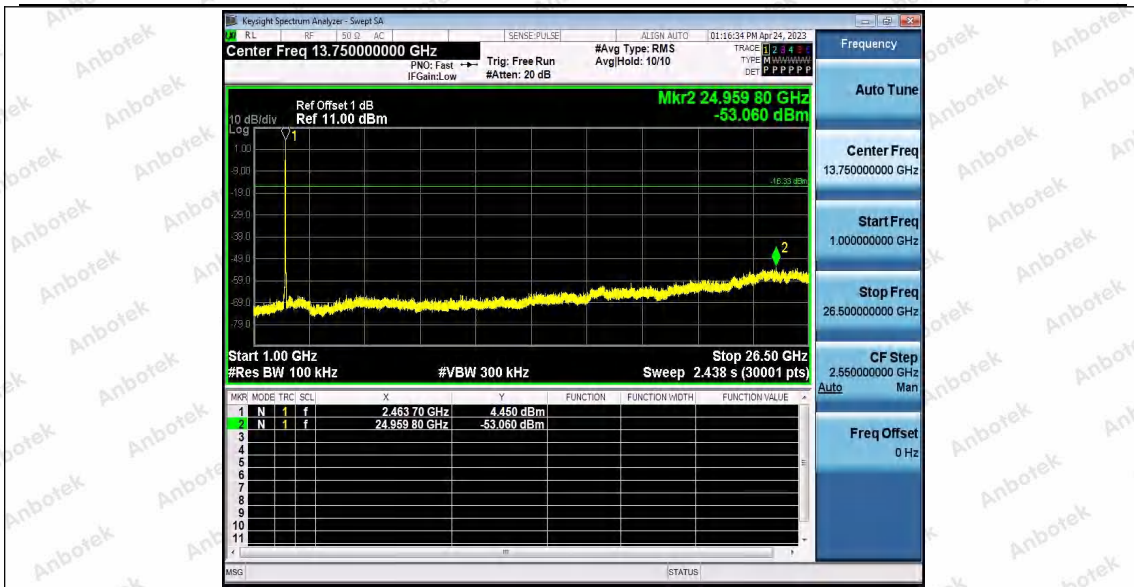

11G_Ant2_2462_0~Reference