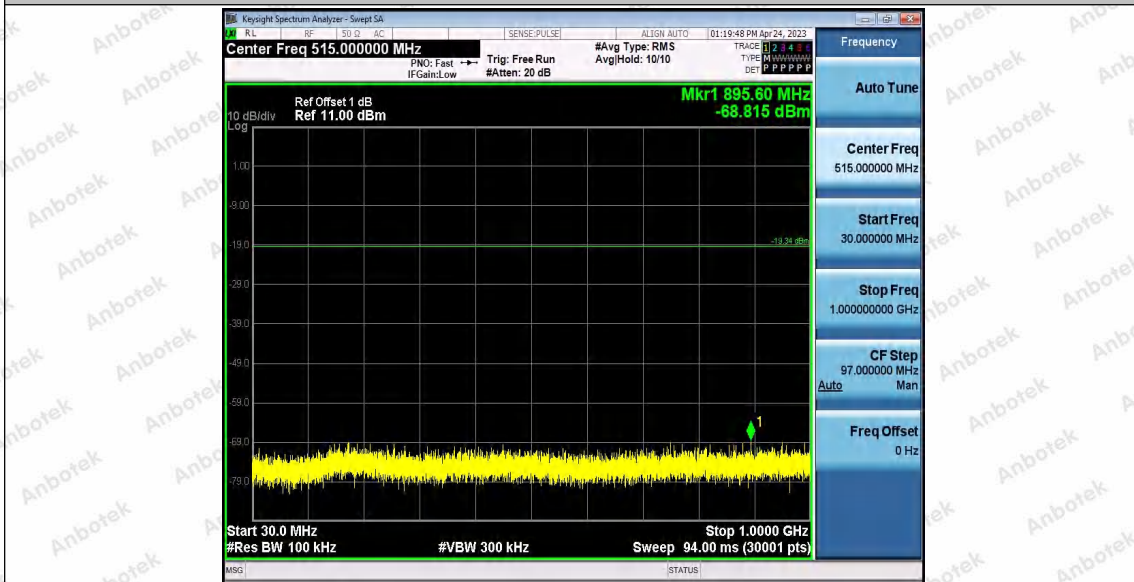

11N20SISO_Ant1_2412_1000~26500

Shenzhen Anbotek Compliance Laboratory Limited

Address: 1/F., Building D, Sogood Science and Technology Park, Sanwei Community, Hangcheng Street, Bao'an District, Shenzhen, Guangdong, China.
Tel: (86) 0755-26066440 Fax: (86) 0755-26014772 Email: service@anbotek.com

Hotline
400-003-0500
www.anbotek.com.cn