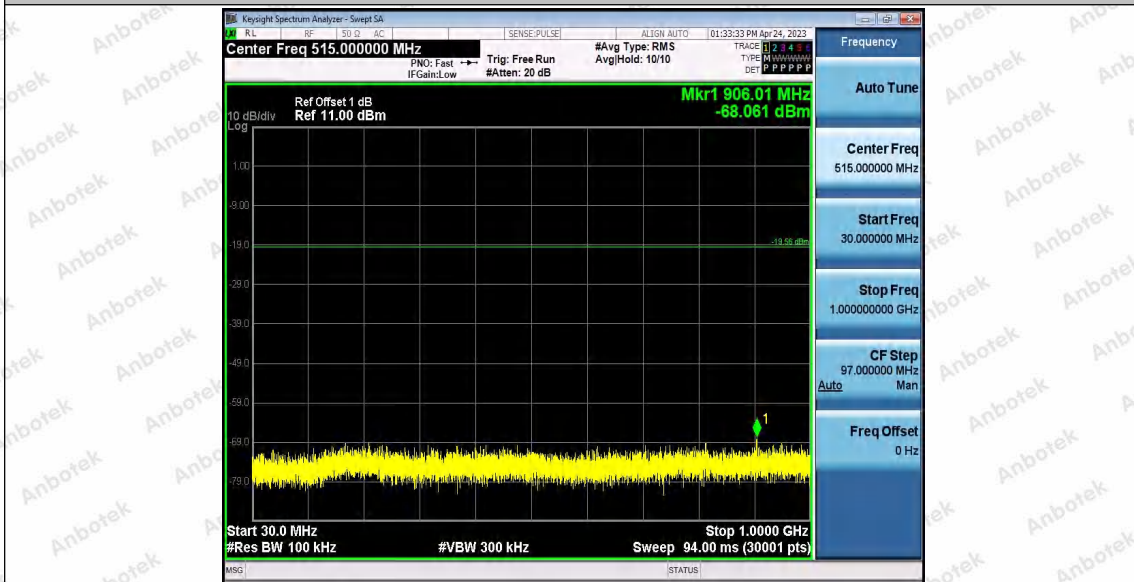

11N40SISO_Ant1_2452_1000~26500

Shenzhen Anbotek Compliance Laboratory Limited

Address: 1/F., Building D, Sogood Science and Technology Park, Sanwei Community, Hangcheng Street, Bao'an District, Shenzhen, Guangdong, China.
Tel: (86) 0755-26066440 Fax: (86) 0755-26014772 Email: service@anbotek.com

Hotline
400-003-0500
www.anbotek.com.cn