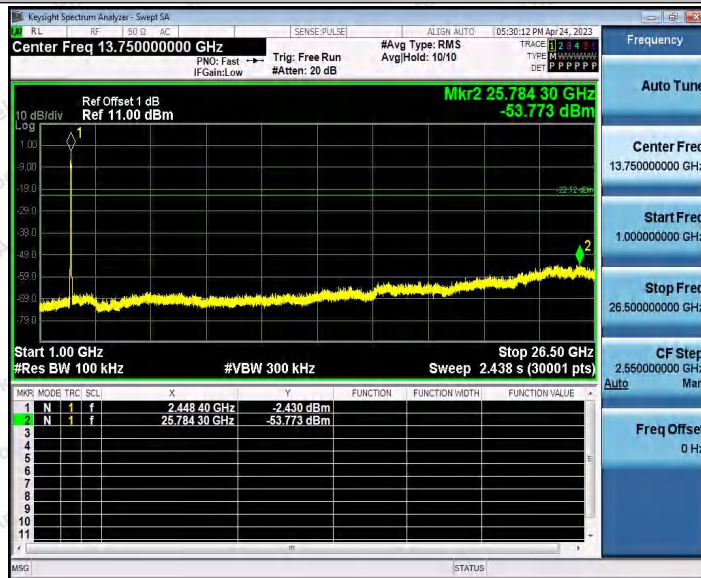

11N40SISO_Ant1_2452_0~Reference

Shenzhen Anbotek Compliance Laboratory Limited

Address: 1/F., Building D, Sogood Science and Technology Park, Sanwei Community, Hangcheng Street, Bao'an District, Shenzhen, Guangdong, China.
Tel: (86) 0755-26066440 Fax: (86) 0755-26014772 Email: service@anbotek.com

Hotline
400-003-0500
www.anbotek.com.cn