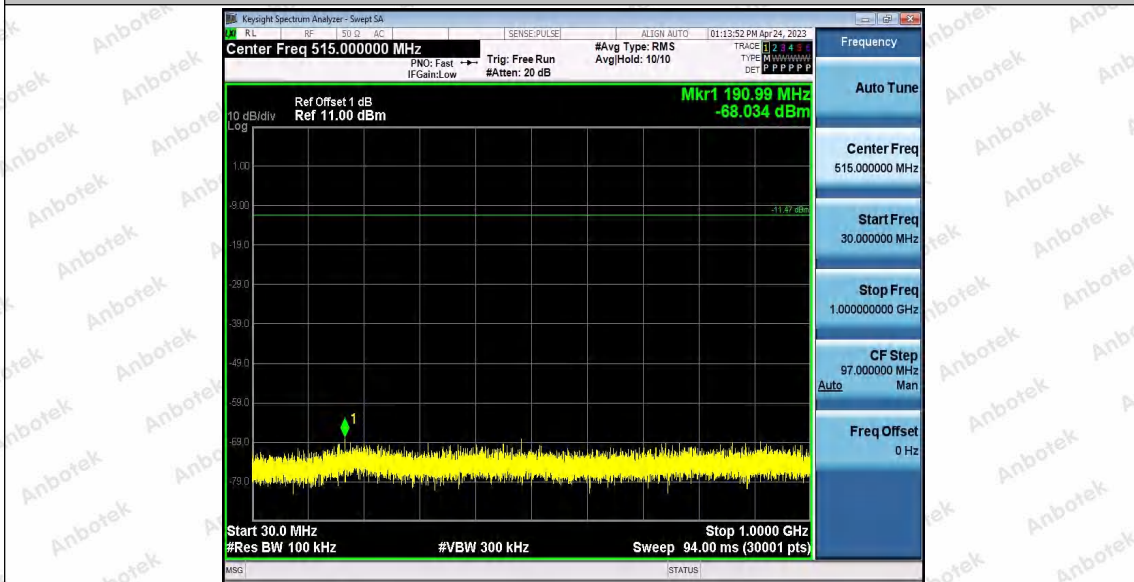

11G_Ant1_2437_1000~26500

Shenzhen Anbotek Compliance Laboratory Limited

Address: 1/F., Building D, Sogood Science and Technology Park, Sanwei Community, Hangcheng Street, Bao'an District, Shenzhen, Guangdong, China.
Tel: (86) 0755-26066440 Fax: (86) 0755-26014772 Email: service@anbotek.com

Hotline: 400-003-0500
www.anbotek.com.cn