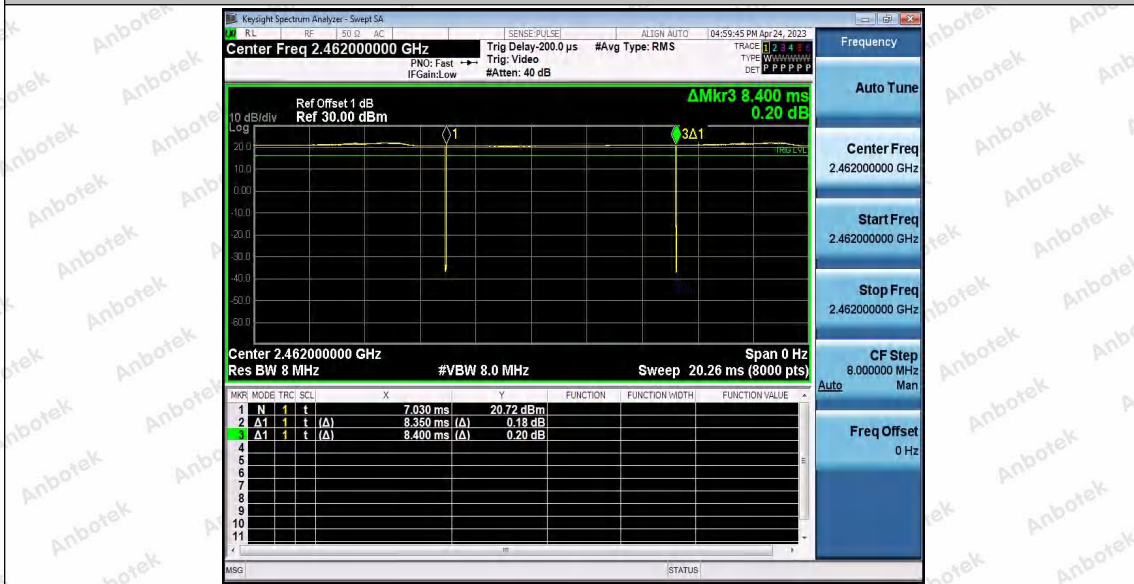

11G_Ant1_2412

Shenzhen Anbotek Compliance Laboratory Limited

Address: 1/F., Building D, Sogood Science and Technology Park, Sanwei Community, Hangcheng Street, Bao'an District, Shenzhen, Guangdong, China.
Tel: (86) 0755-26066440 Fax: (86) 0755-26014772 Email: service@anbotek.com

Hotline
400-003-0500
www.anbotek.com.cn