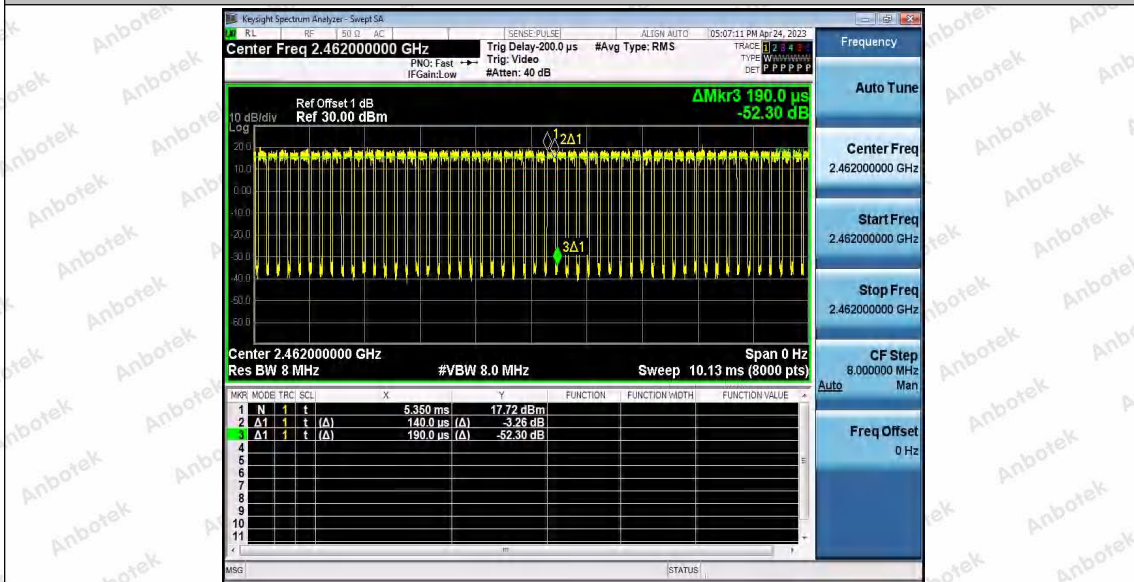

11N20SISO_Ant1_2412

Shenzhen Anbotek Compliance Laboratory Limited

Address: 1/F., Building D, Sogood Science and Technology Park, Sanwei Community, Hangcheng Street, Bao'an District, Shenzhen, Guangdong, China.
Tel: (86) 0755-26066440 Fax: (86) 0755-26014772 Email: service@anbotek.com

Hotline
400-003-0500
www.anbotek.com.cn