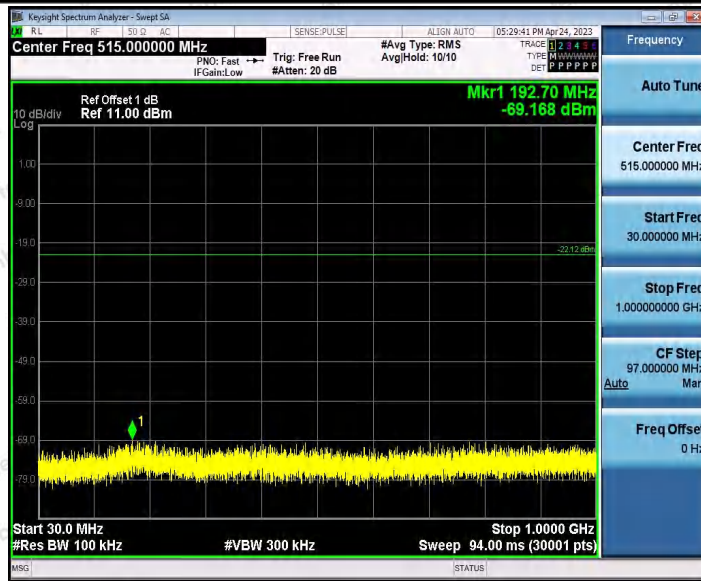

11N40SISO_Ant2_2437_1000~26500