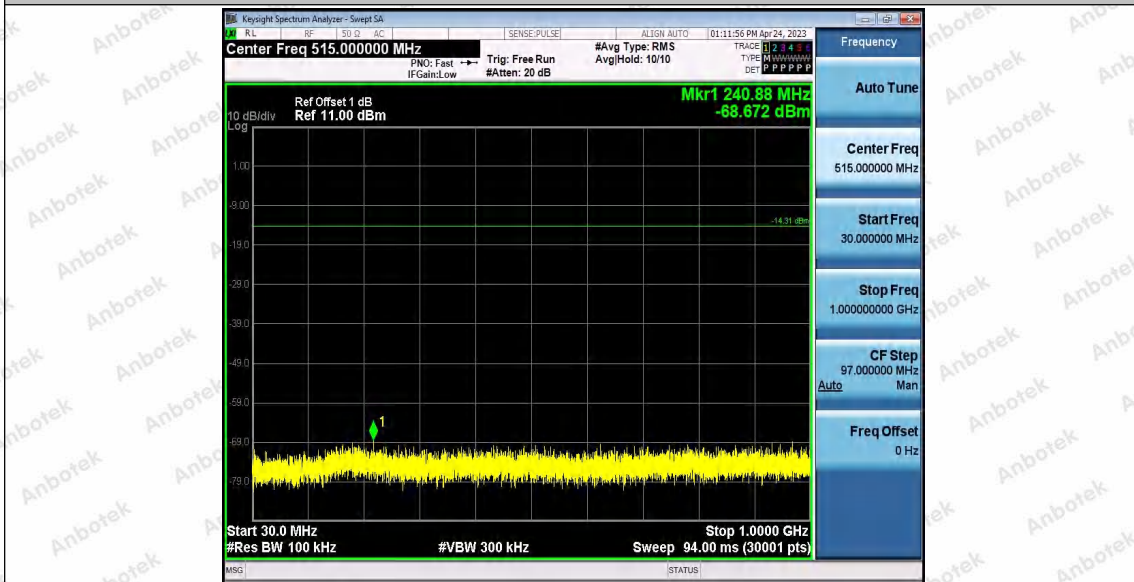

11G_Ant1_2412_1000~26500

Shenzhen Anbotek Compliance Laboratory Limited

Address: 1/F., Building D, Sogood Science and Technology Park, Sanwei Community, Hangcheng Street, Bao'an District, Shenzhen, Guangdong, China.
Tel: (86) 0755-26066440 Fax: (86) 0755-26014772 Email: service@anbotek.com

Hotline
400-003-0500
www.anbotek.com.cn