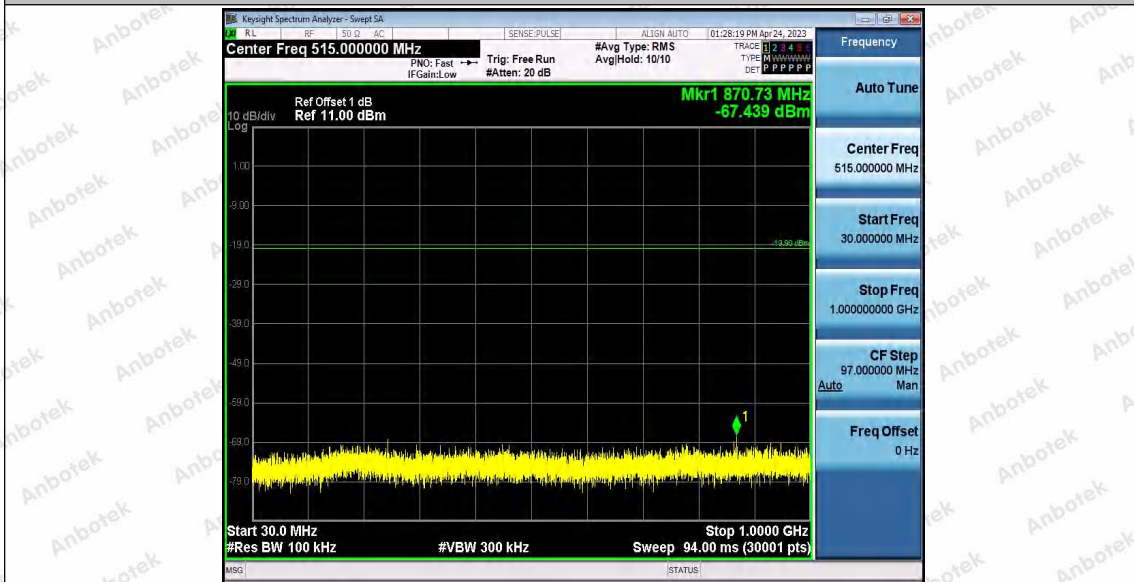

11N40SISO_Ant1_2422_1000~26500

Shenzhen Anbotek Compliance Laboratory Limited

Address: 1/F., Building D, Sogood Science and Technology Park, Sanwei Community, Hangcheng Street, Bao'an District, Shenzhen, Guangdong, China.
Tel: (86) 0755-26066440 Fax: (86) 0755-26014772 Email: service@anbotek.com

Hotline
400-003-0500
www.anbotek.com.cn