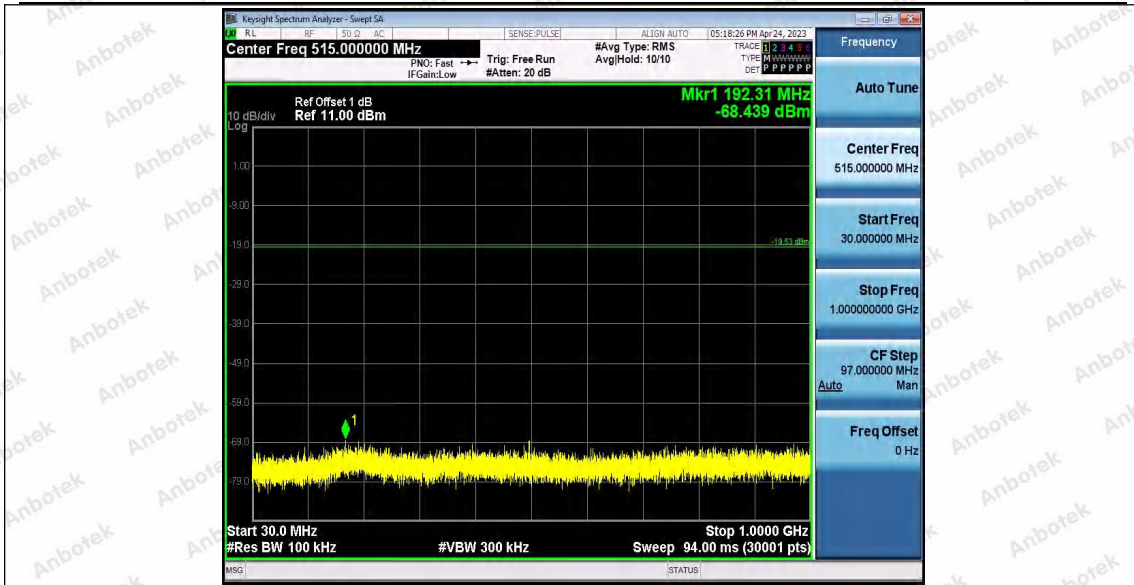

11N20SISO_Ant2_2412_1000~26500