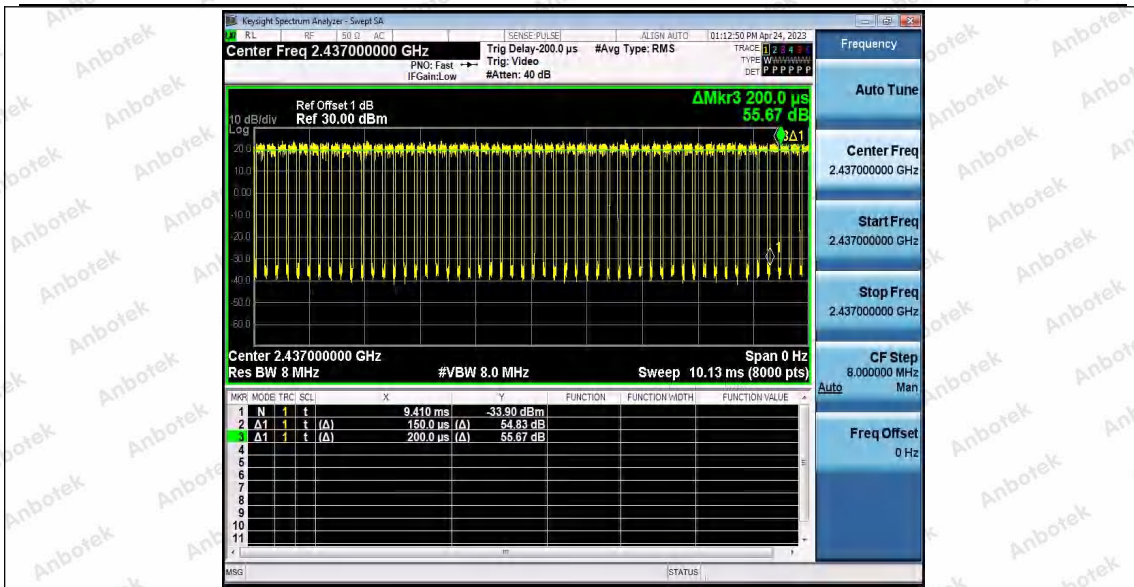

11G_Ant2_2437