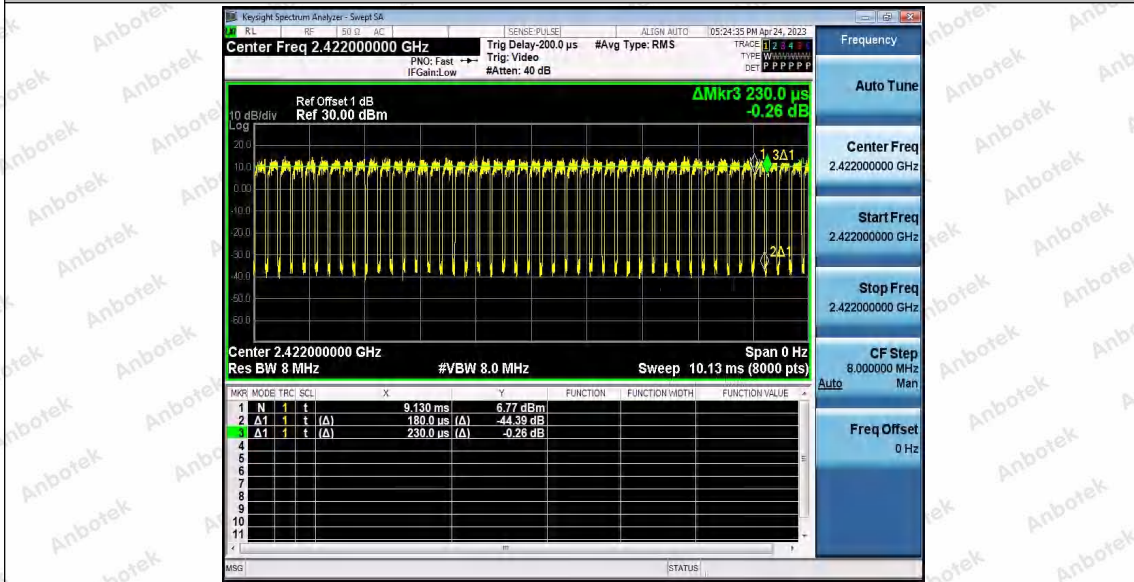

11N40SISO_Ant1_2437

Shenzhen Anbotek Compliance Laboratory Limited

Address: 1/F., Building D, Sogood Science and Technology Park, Sanwei Community, Hangcheng Street, Bao'an District, Shenzhen, Guangdong, China.
Tel: (86) 0755-26066440 Fax: (86) 0755-26014772 Email: service@anbotek.com

Hotline 400-003-0500
www.anbotek.com.cn