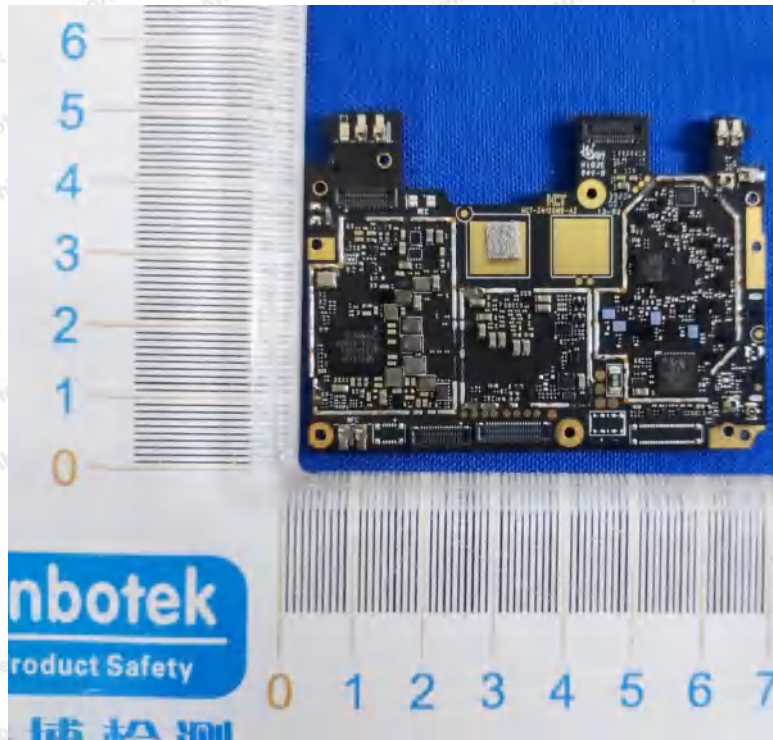

Shenzhen Anbotek Compliance Laboratory Limited

Address: 1/F., Building D, Sogood Science and Technology Park, Sanwei Community, Hangcheng Street, Bao'an District, Shenzhen, Guangdong, China.

Tel: (86) 755-26066440 Fax: (86) 755-26014772 Email: service@anbotek.com

Hotline
400-003-0500
www.anbotek.com