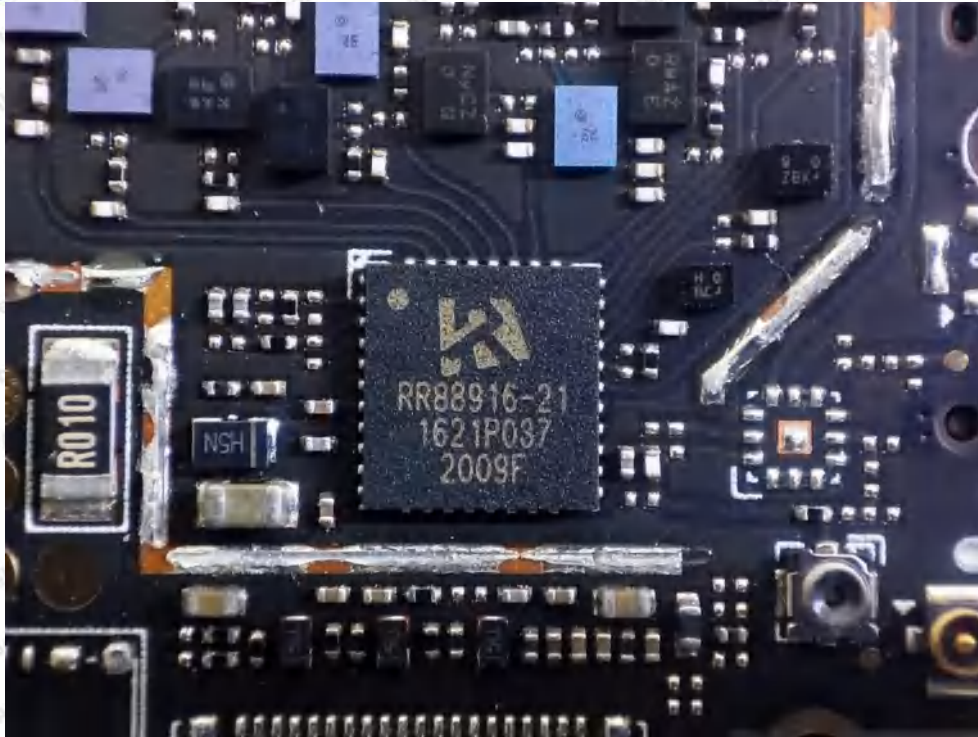

Shenzhen Anbotek Compliance Laboratory Limited

Address: 1/F., Building D, Sogood Science and Technology Park, Sanwei Community, Hangcheng Street, Bao'an District, Shenzhen, Guangdong, China.

Tel: (86) 755-26066440 Fax: (86) 755-26014772 Email: service@anbotek.com

Hotline

400-003-0500

www.anbotek.com