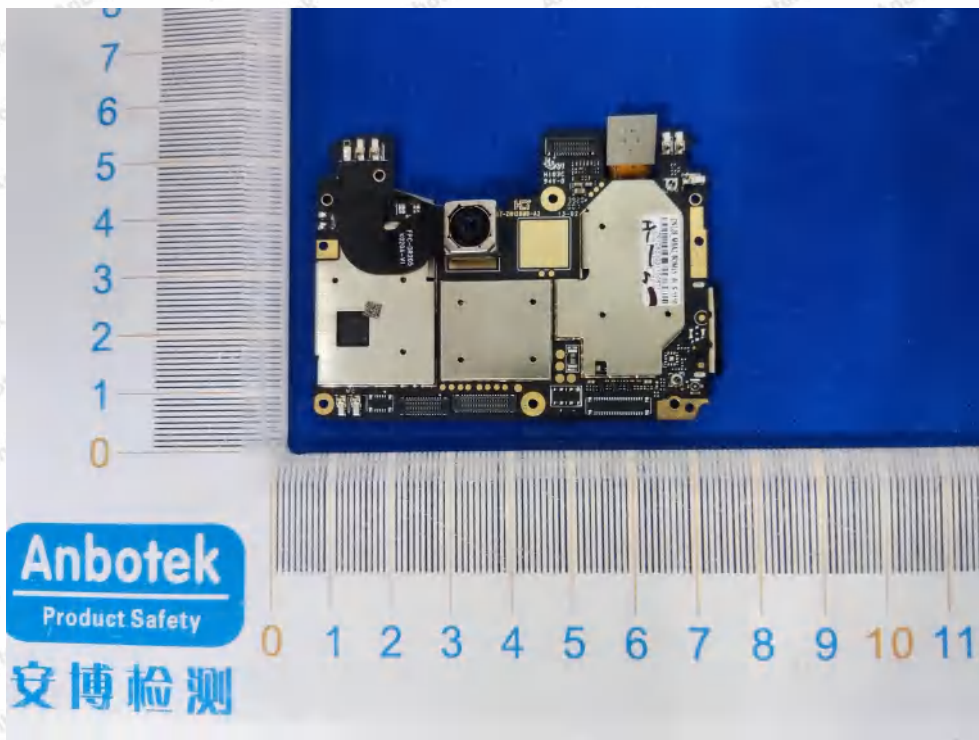

Anbotek

Product Safety

Shenzhen Anbotek Compliance Laboratory Limited

Address: 1/F., Building D, Sogood Science and Technology Park, Sanwei Community, Hangcheng Street, Bao'an District, Shenzhen, Guangdong, China.
Tel: (86) 755-26066440 Fax: (86) 755-26014772 Email: service@anbotek.com

Hotline
400-003-0500
www.anbotek.com