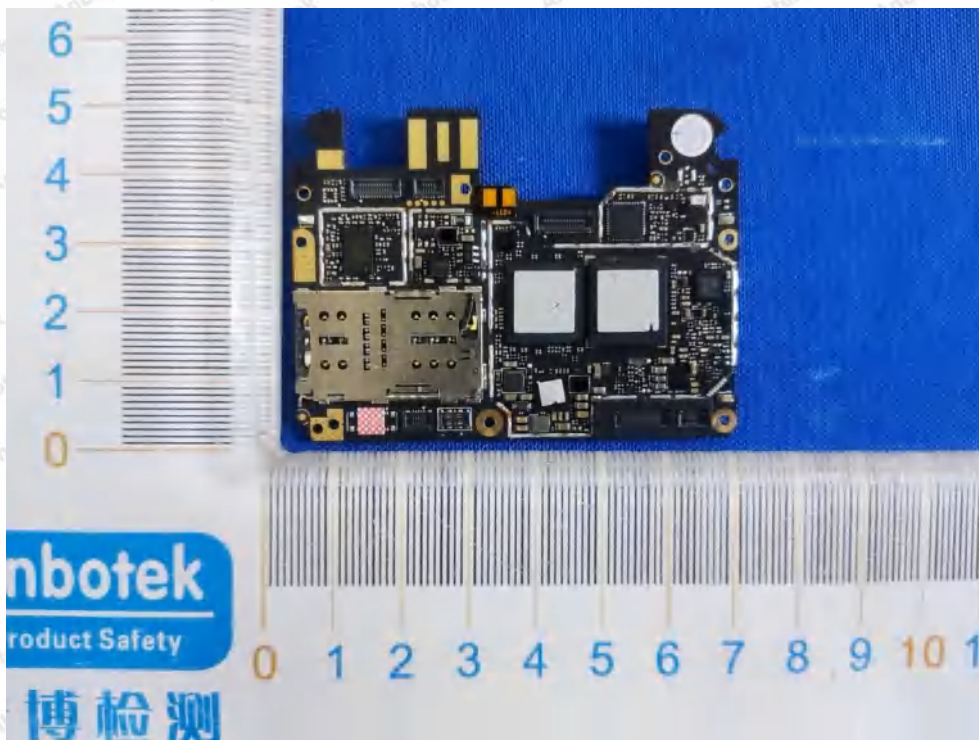

Anbotek

Product Safety

Shenzhen Anbotek Compliance Laboratory Limited

Address: 1/F., Building D, Sogood Science and Technology Park, Sanwei Community, Hangcheng Street, Bao'an District, Shenzhen, Guangdong, China.

Tel: (86) 755-26066440 Fax: (86) 755-26014772 Email: service@anbotek.com

Hotline

400-003-0500

www.anbotek.com