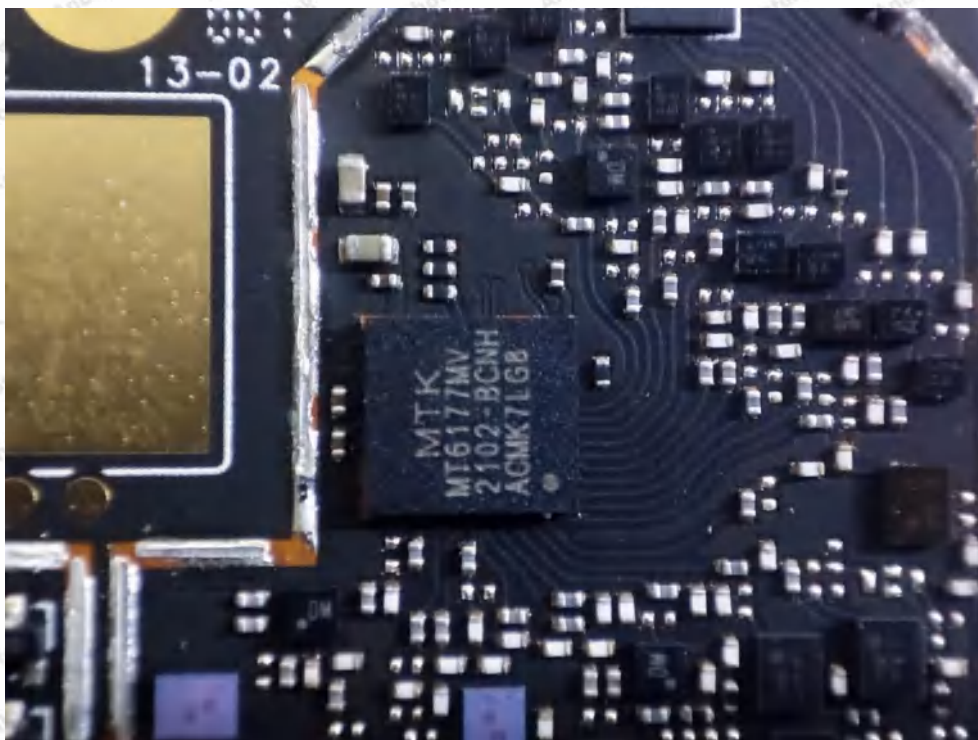

Shenzhen Anbotek Compliance Laboratory Limited

Address: 1/F., Building D, Sogood Science and Technology Park, Sanwei Community, Hangcheng Street, Bao'an District, Shenzhen, Guangdong, China.

Tel: (86) 755-26066440 Fax: (86) 755-26014772 Email: service@anbotek.com

Hotline

400-003-0500

www.anbotek.com