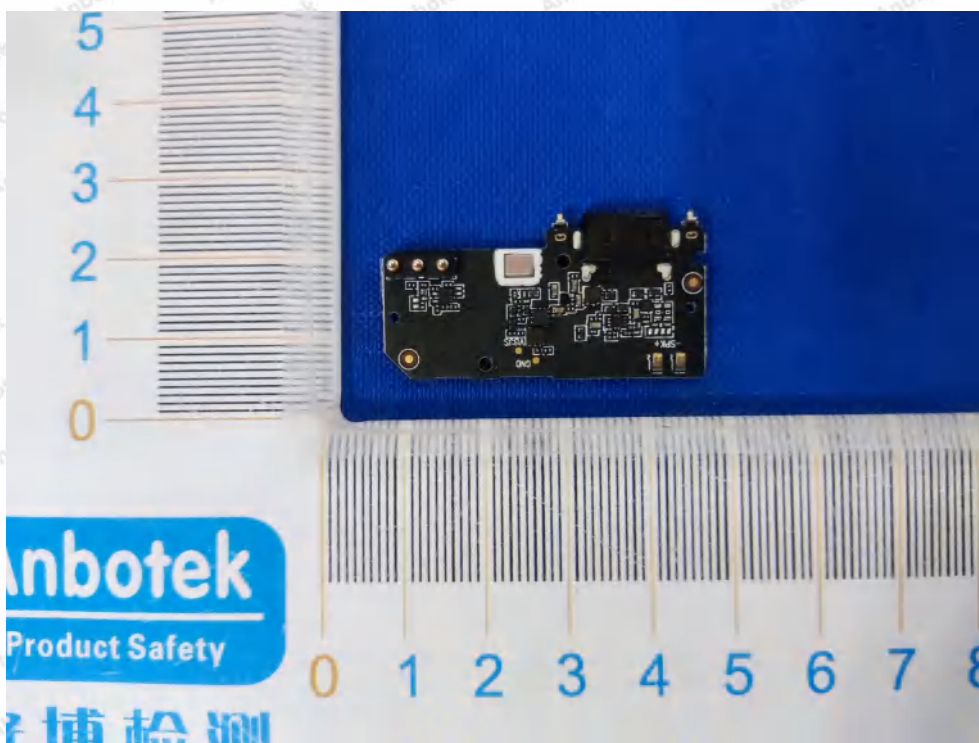

Anbotek

Product Safety

Shenzhen Anbotek Compliance Laboratory Limited

Address: 1/F., Building D, Sogood Science and Technology Park, Sanwei Community, Hangcheng Street, Bao'an District, Shenzhen, Guangdong, China.
Tel: (86) 755-26066440 Fax: (86) 755-26014772 Email: service@anbotek.com

Hotline
400-003-0500
www.anbotek.com