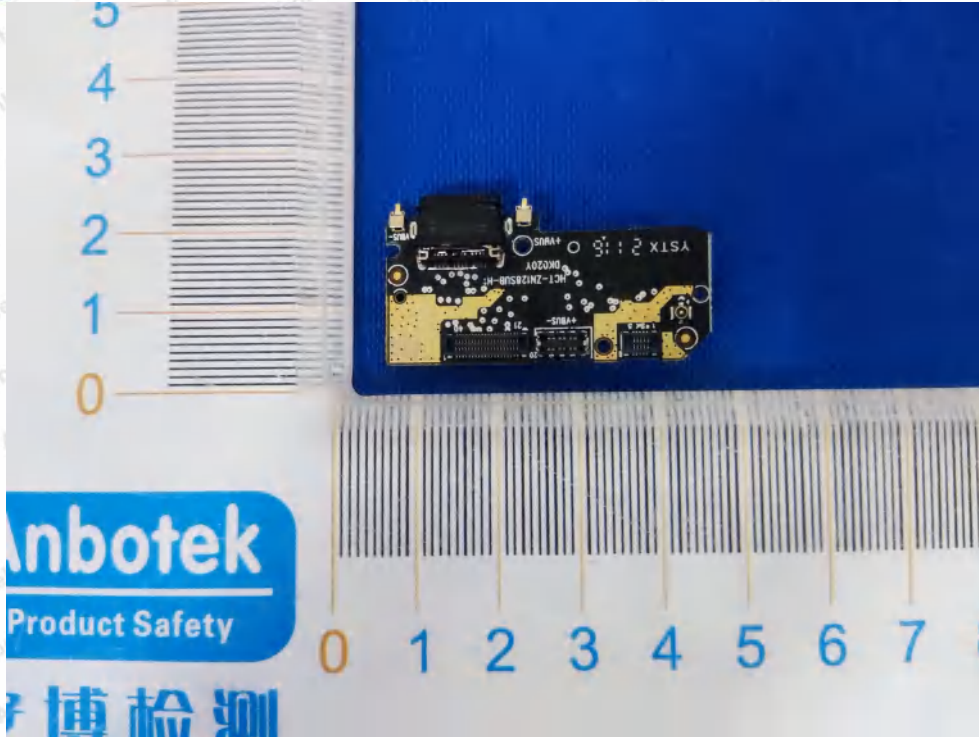

Anbotek

Product Safety

Shenzhen Anbotek Compliance Laboratory Limited

Address: 1/F., Building D, Sogood Science and Technology Park, Sanwei Community, Hangcheng Street, Bao'an District, Shenzhen, Guangdong, China.
Tel: (86) 755-26066440 Fax: (86) 755-26014772 Email: service@anbotek.com

Hotline
400-003-0500
www.anbotek.com