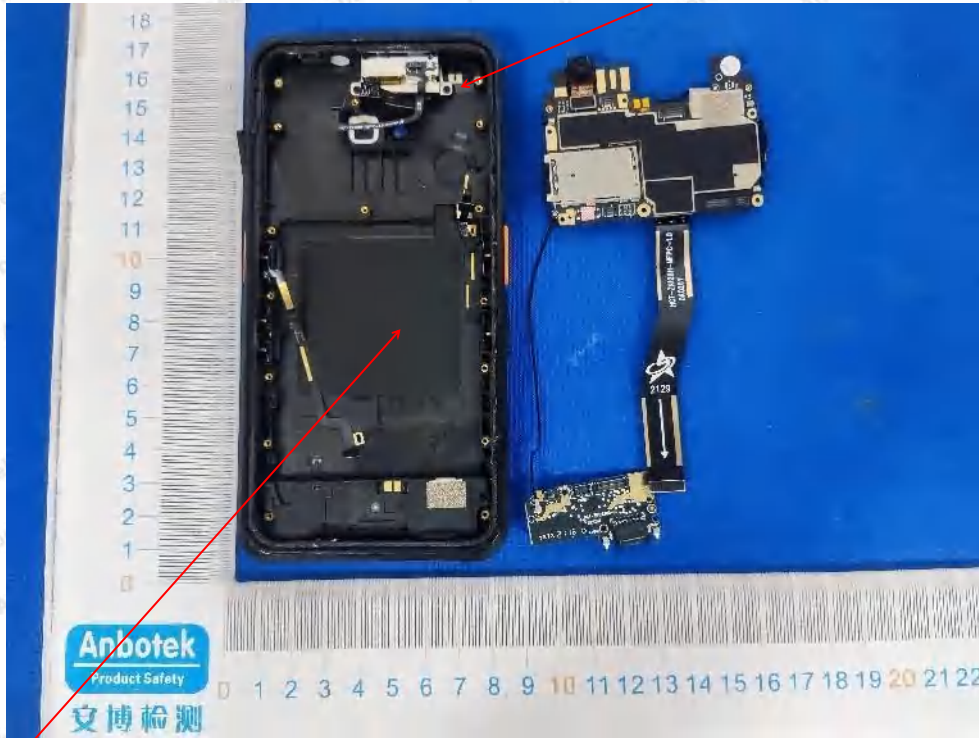

Tel: (86) 755-26066440 Fax: (86) 755-26014772 Email: service@anbotek.com

Hotline

400-003-0500

www.anbotek.com

BT wifi ANT

NFC ANT

Shenzhen Anbotek Compliance Laboratory Limited

Address: 1/F., Building D, Sogood Science and Technology Park, Sanwei Community, Hangcheng Street, Bao'an District, Shenzhen, Guangdong, China.
Tel: (86) 755-26066440 Fax: (86) 755-26014772 Email: service@anbotek.com