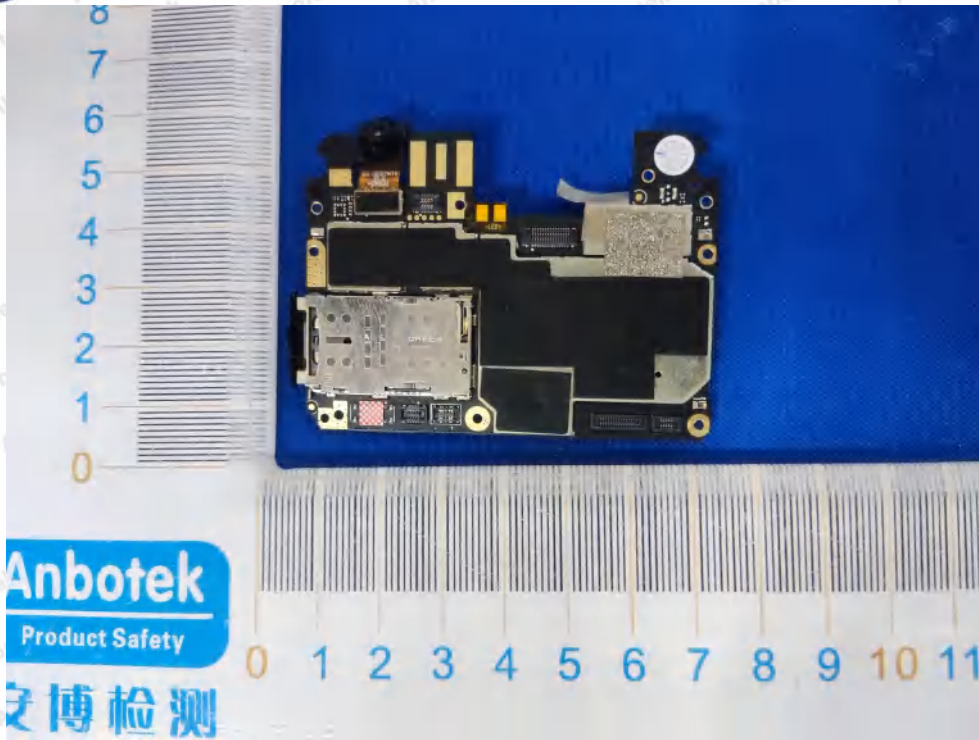

Anbotek

Product Safety

Shenzhen Anbotek Compliance Laboratory Limited

Address: 1/F., Building D, Sogood Science and Technology Park, Sanwei Community, Hangcheng Street, Bao'an District, Shenzhen, Guangdong, China.

Tel: (86) 755-26066440 Fax: (86) 755-26014772 Email: service@anbotek.com

Hotline

400-003-0500

www.anbotek.com