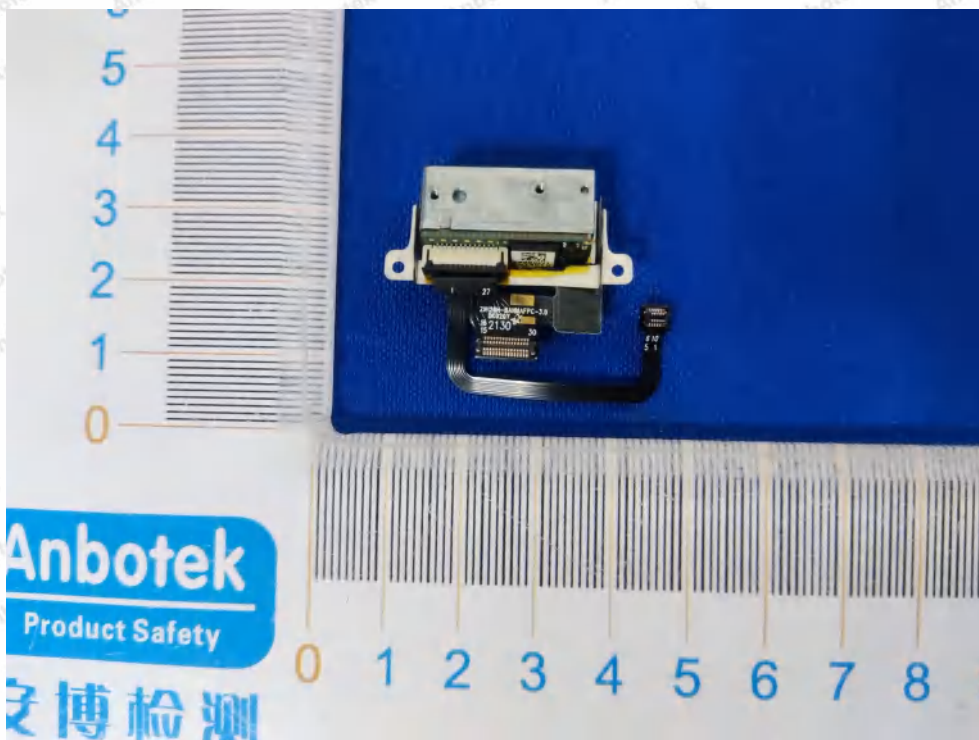

NFC ANT

Shenzhen Anbotek Compliance Laboratory Limited

Address: 1/F., Building D, Sogood Science and Technology Park, Sanwei Community, Hangcheng Street, Bao'an District, Shenzhen, Guangdong, China.
Tel: (86) 755-26066440 Fax: (86) 755-26014772 Email: service@anbotek.com

Hotline
400-003-0500
www.anbotek.com