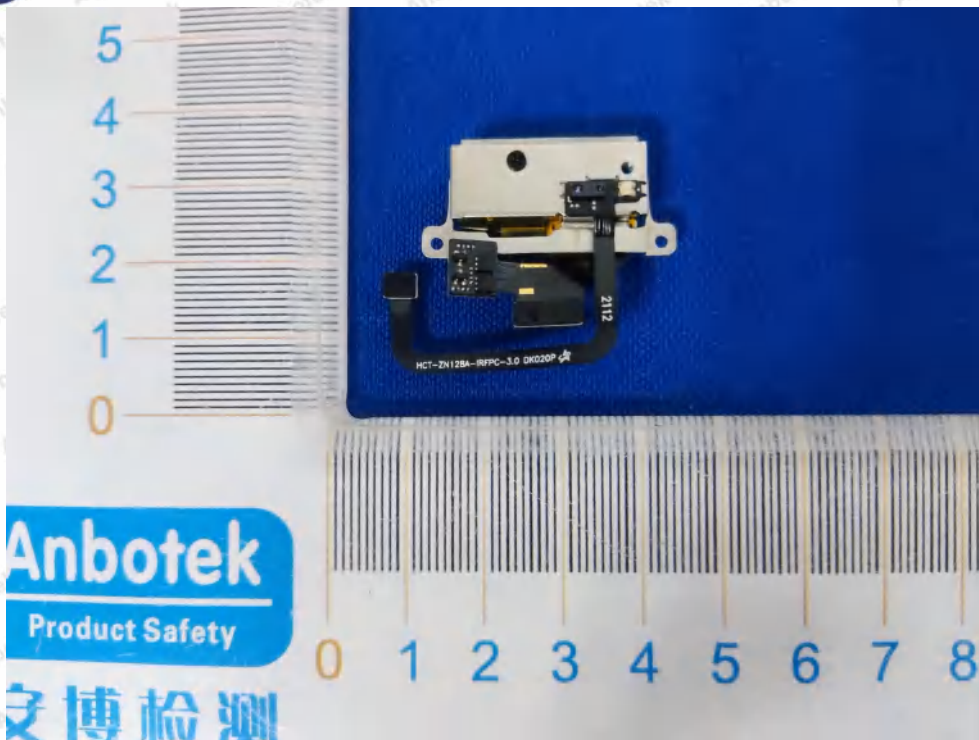

Anbotek

Product Safety

Shenzhen Anbotek Compliance Laboratory Limited

Address: 1/F., Building D, Sogood Science and Technology Park, Sanwei Community, Hangcheng Street, Bao'an District, Shenzhen, Guangdong, China.
Tel: (86) 755-26066440 Fax: (86) 755-26014772 Email: service@anbotek.com

Hotline
400-003-0500
www.anbotek.com