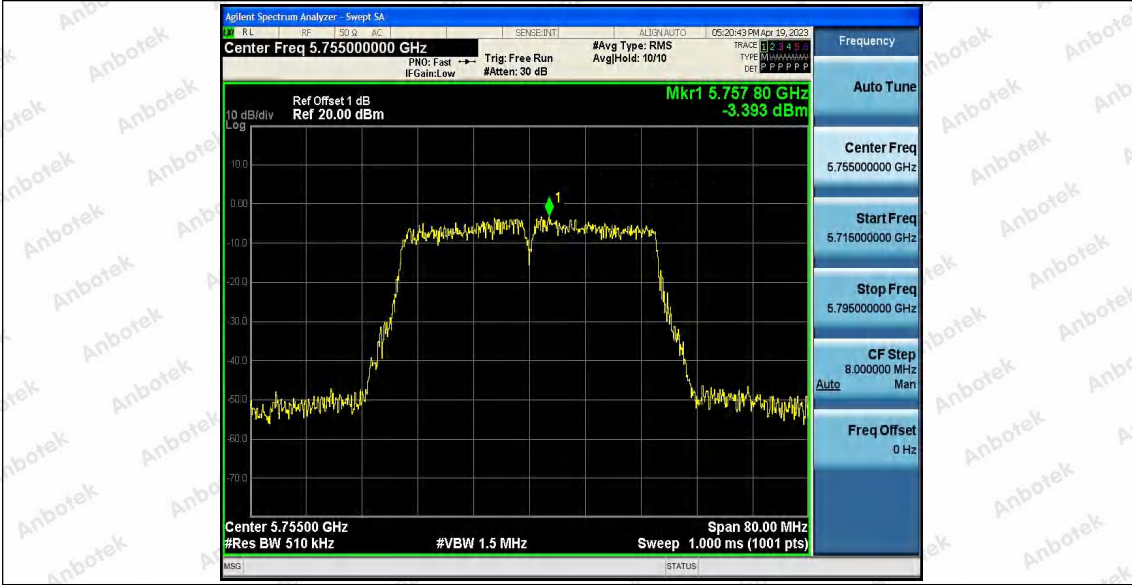

11AC40SISO_Ant1_5755