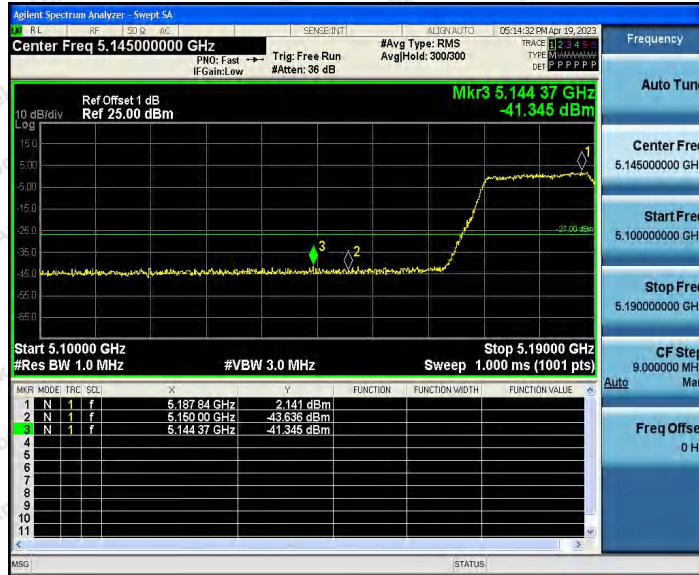

11AC40SISO_Ant1_Low_5190

11AC40SISO_Ant2_Low_5190

Shenzhen Anbotek Compliance Laboratory Limited

Address: 1/F., Building D, Sogood Science and Technology Park, Sanwei Community, Hangcheng Street, Bao'an District, Shenzhen, Guangdong, China.
Tel: (86) 0755-26066440 Fax: (86) 0755-26014772 Email: service@anbotek.com

Hotline
400-003-0500
www.anbotek.com.cn