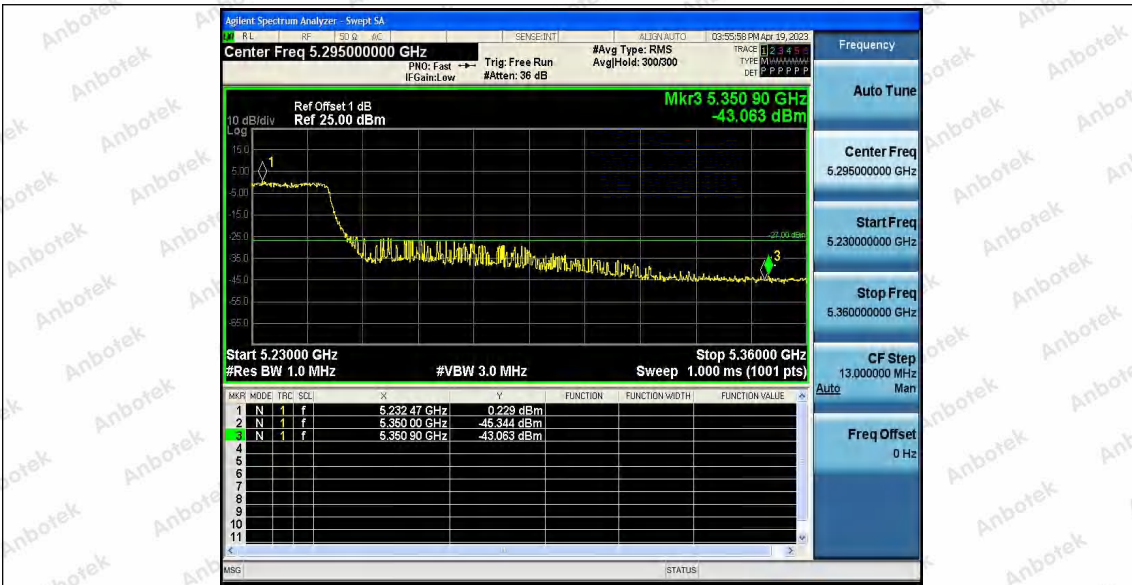

Shenzhen Anbotek Compliance Laboratory Limited

Address: 1/F., Building D, Sogood Science and Technology Park, Sanwei Community, Hangcheng Street, Bao'an District, Shenzhen, Guangdong, China.
Tel: (86) 0755-26066440 Fax: (86) 0755-26014772 Email: service@anbotek.com

Hotline 400-003-0500
www.anbotek.com.cn