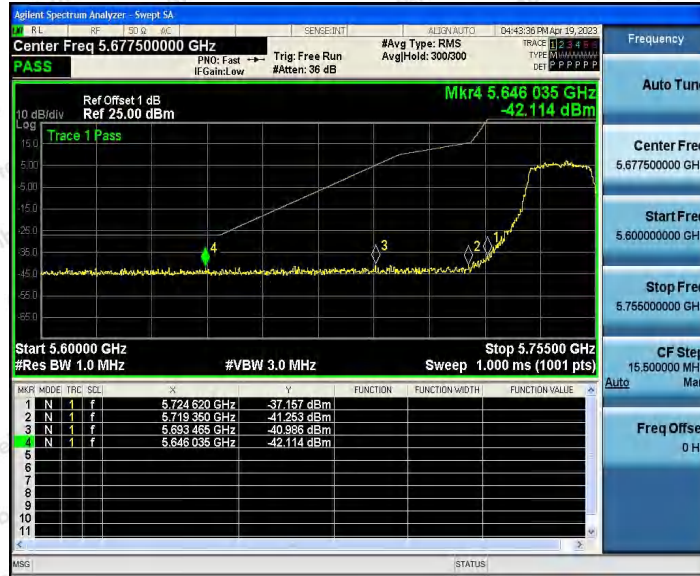

11N20SISO_Ant2_Low_5745