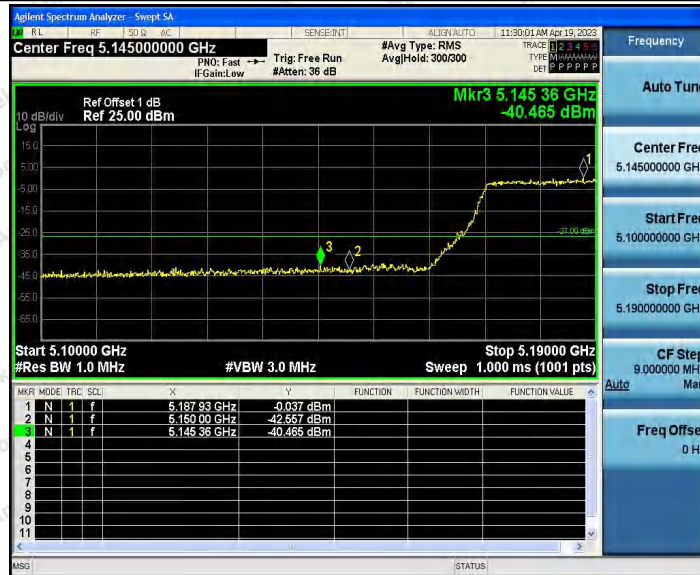

11AC80SISO_Ant2_Low_5210

11AC80SISO_Ant1_High_5210

Shenzhen Anbotek Compliance Laboratory Limited

Address: 1/F., Building D, Sogood Science and Technology Park, Sanwei Community, Hangcheng Street, Bao'an District, Shenzhen, Guangdong, China.
Tel: (86) 0755-26066440 Fax: (86) 0755-26014772 Email: service@anbotek.com

Hotline
400-003-0500
www.anbotek.com.cn