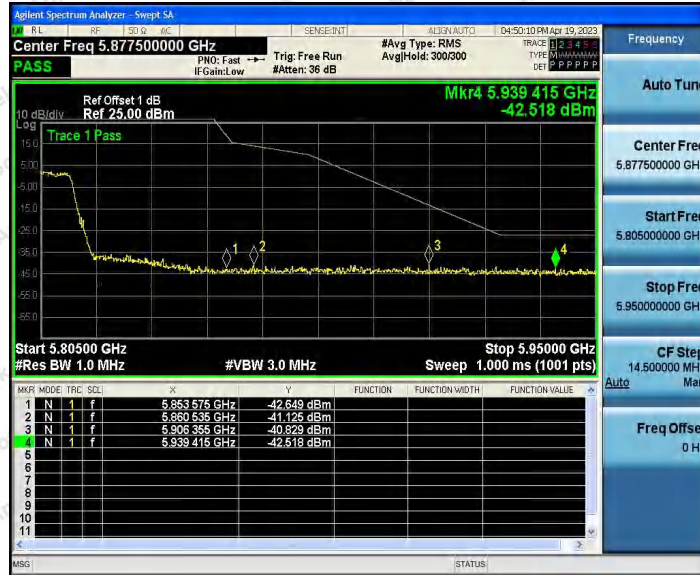

11N40SISO_Ant2_High_5795

11AC20SISO_Ant1_Low_5745

Shenzhen Anbotek Compliance Laboratory Limited

Address: 1/F., Building D, Sogood Science and Technology Park, Sanwei Community, Hangcheng Street, Bao'an District, Shenzhen, Guangdong, China.
Tel: (86) 0755-26066440 Fax: (86) 0755-26014772 Email: service@anbotek.com

Hotline 400-003-0500
www.anbotek.com.cn