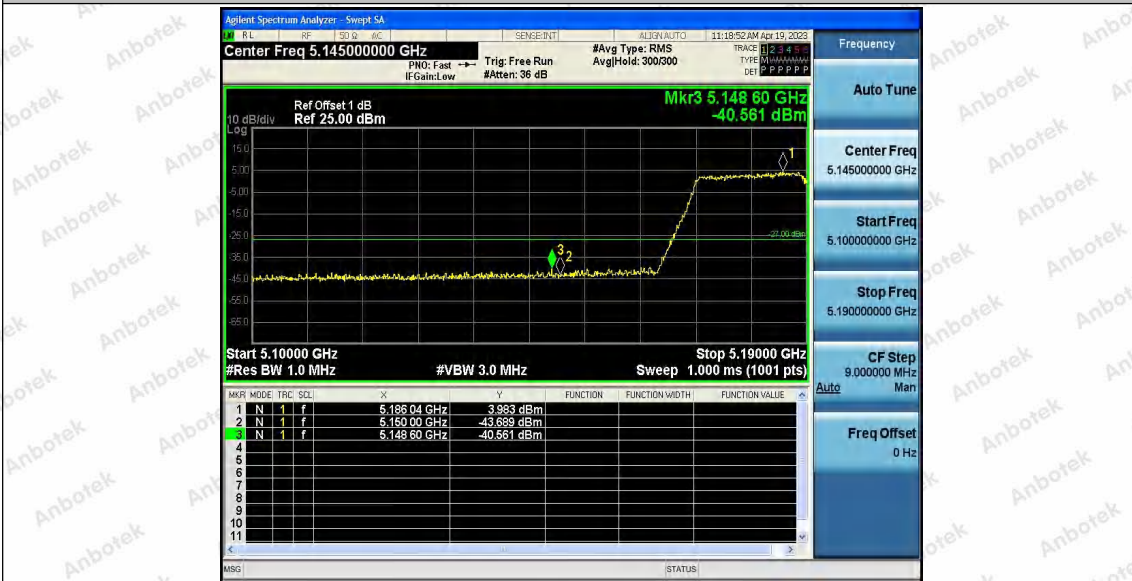

Hotline
 400-003-0500
www.anbotek.com.cn

11N40ISO_Ant1_Low_5190

11N40ISO_Ant2_Low_5190

Shenzhen Anbotek Compliance Laboratory Limited

Address: 1/F., Building D, Sogood Science and Technology Park, Sanwei Community, Hangcheng Street, Bao'an District, Shenzhen, Guangdong, China.
Tel: (86) 0755-26066440 Fax: (86) 0755-26014772 Email: service@anbotek.com