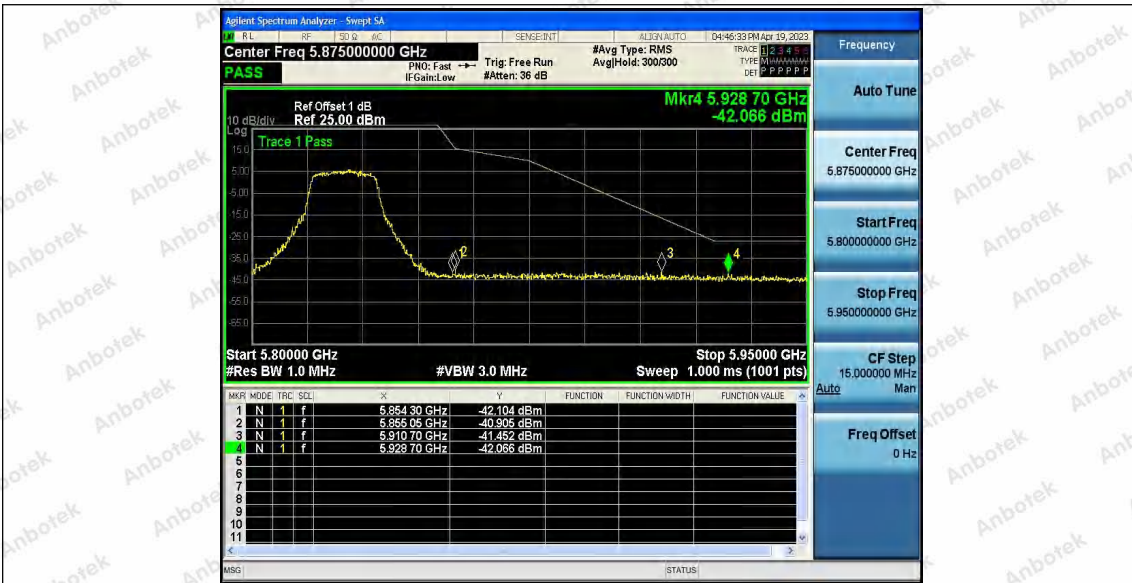

Shenzhen Anbotek Compliance Laboratory Limited

Address: 1/F., Building D, Sogood Science and Technology Park, Sanwei Community, Hangcheng Street, Bao'an District, Shenzhen, Guangdong, China.
Tel: (86) 0755-26066440 Fax: (86) 0755-26014772 Email: service@anbotek.com

Hotline: 400-003-0500
www.anbotek.com.cn