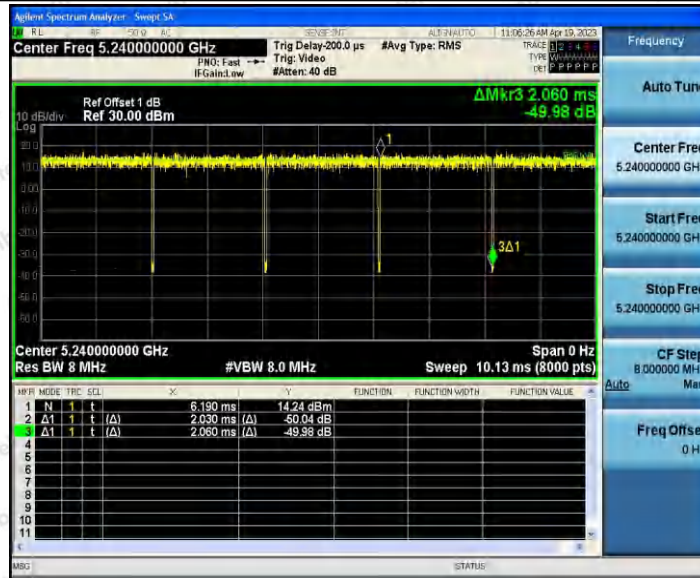

Hotline 400-003-0500  
 www.anbotek.com.cn

11A\_Ant2\_5240

11A\_Ant1\_5745

11A\_Ant2\_5745