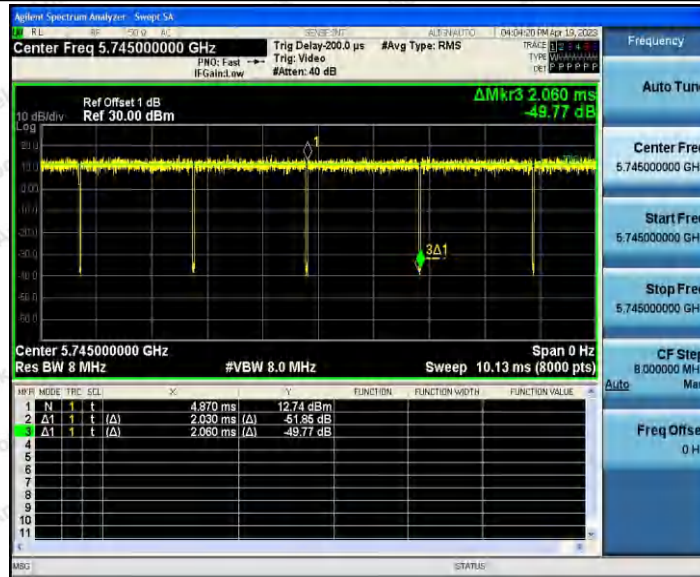

Hotline 400-003-0500  
 www.anbotek.com.cn

11A\_Ant2\_5240

11A\_Ant1\_5745

11A\_Ant2\_5745