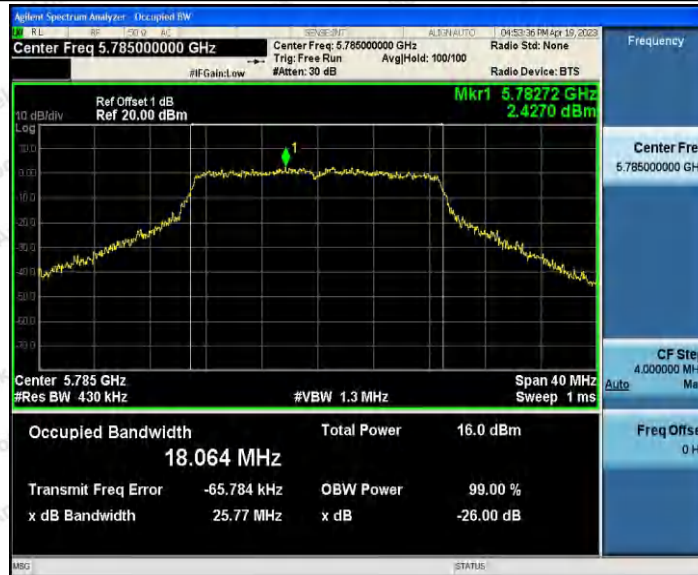

Hotline 400-003-0500  
www.anbotek.com.cn

11AC20SISO\_Ant1\_5785

11AC20SISO\_Ant2\_5785

11AC20SISO\_Ant1\_5825