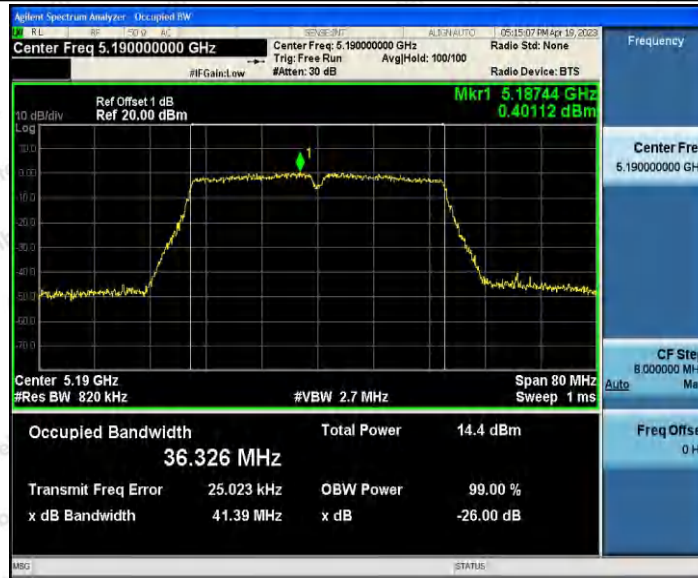

Hotline 400-003-0500  
 www.anbotek.com.cn

11AC40SISO\_Ant2\_5190

11AC40SISO\_Ant1\_5230

11AC40SISO\_Ant2\_5230