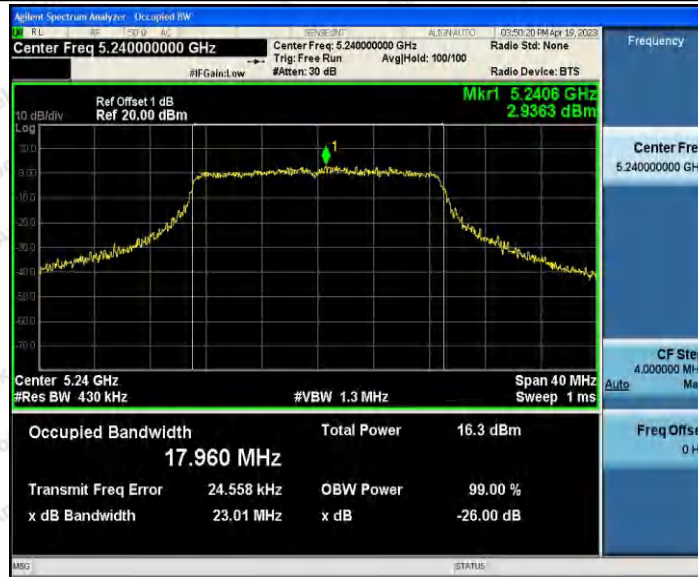

Hotline 400-003-0500  
 www.anbotek.com.cn

11AC20SISO\_Ant2\_5200

11AC20SISO\_Ant1\_5240

11AC20SISO\_Ant2\_5240