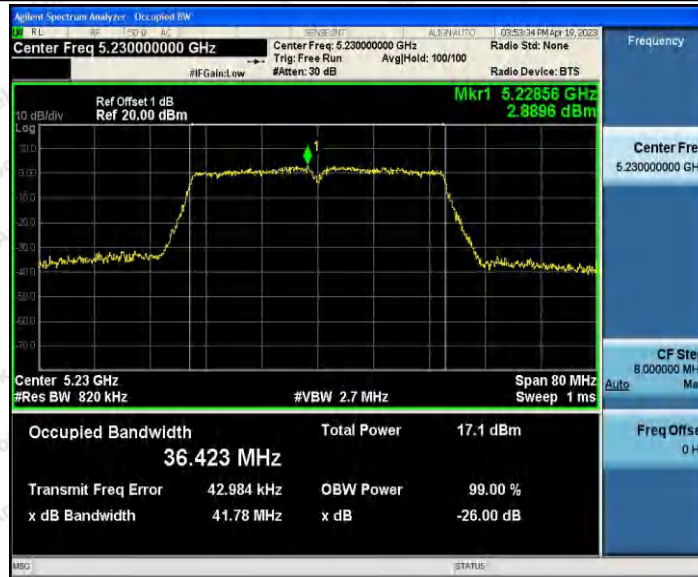

Hotline 400-003-0500  
 www.anbotek.com.cn

11AC40SISO\_Ant2\_5190

11AC40SISO\_Ant1\_5230

11AC40SISO\_Ant2\_5230