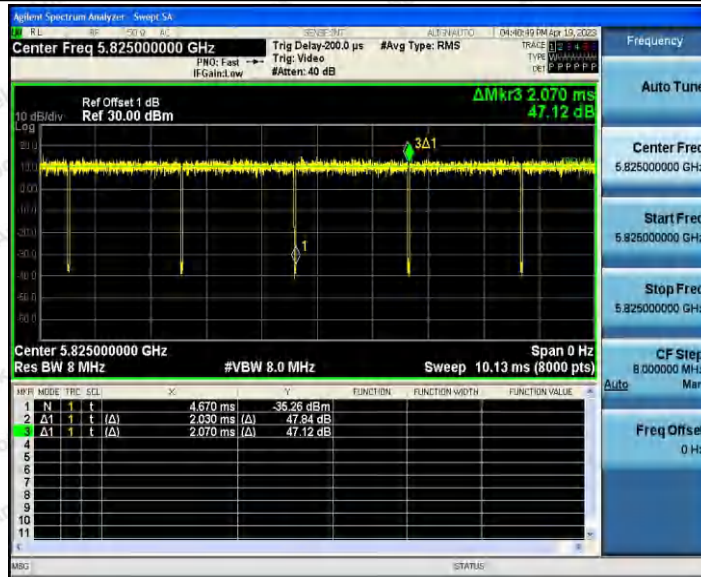

Hotline 400-003-0500  
 www.anbotek.com.cn

11A\_Ant1\_5825

11A\_Ant2\_5825

11N20SISO\_Ant1\_5180

**Shenzhen Anbotek Compliance Laboratory Limited**

Address: 1/F., Building D, Sogood Science and Technology Park, Sanwei Community, Hangcheng Street, Bao'an District, Shenzhen, Guangdong, China.  
 Tel: (86) 0755-26066440 Fax: (86) 0755-26014772 Email: service@anbotek.com