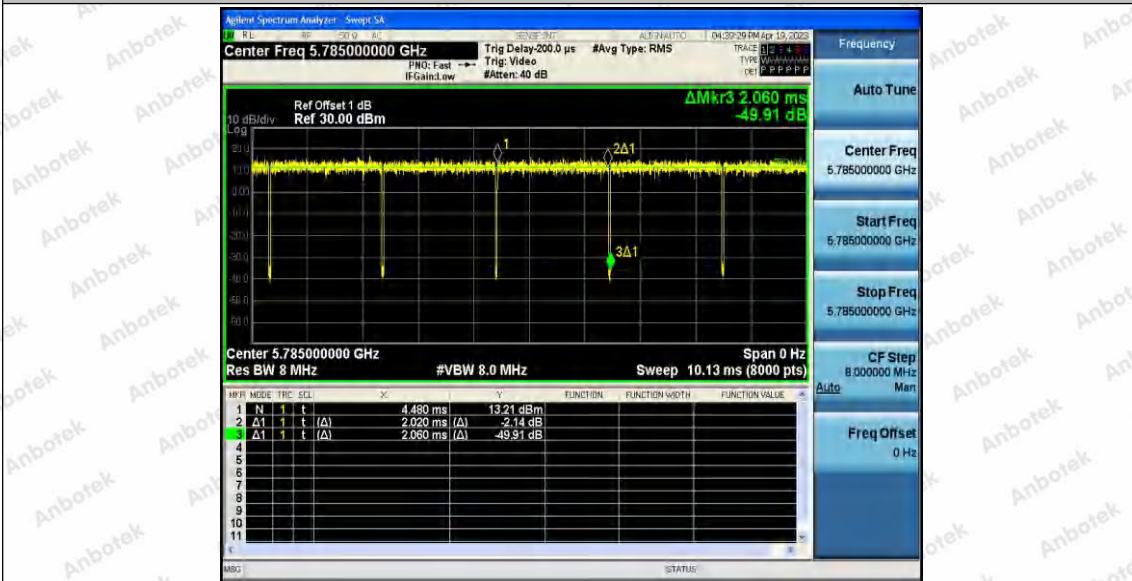

Hotline 400-003-0500  
 www.anbotek.com.cn

11A\_Ant1\_5785

11A\_Ant2\_5785