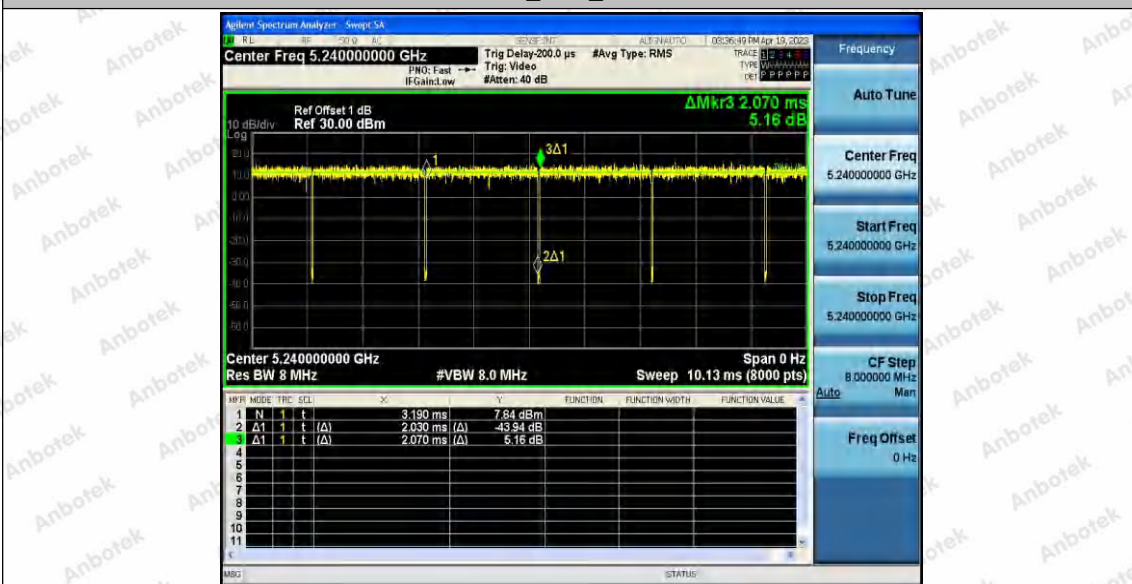

Hotline  
400-003-0500  
www.anbotek.com.cn

11A\_Ant2\_5200

11A\_Ant1\_5240