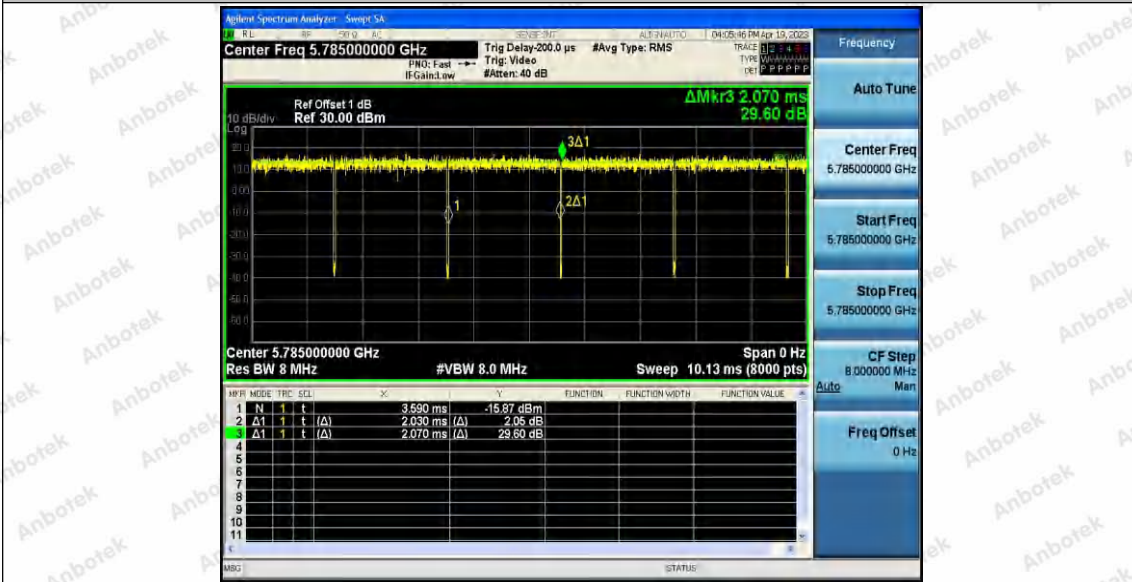

11A_Ant2_5785