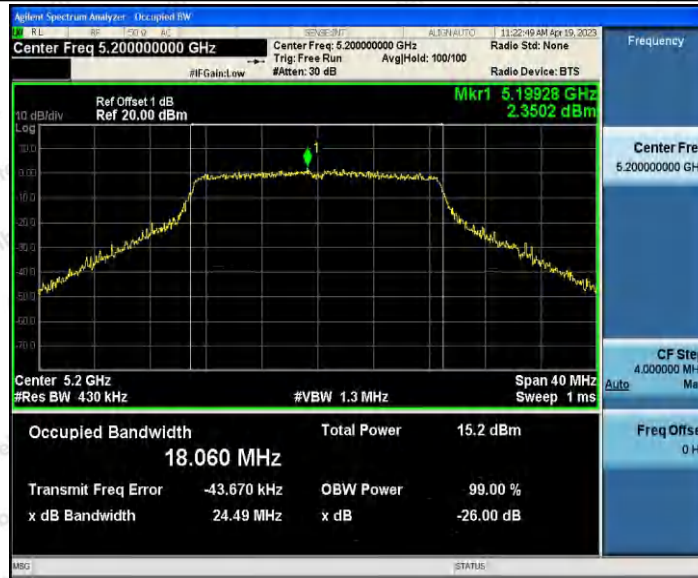

Hotline 400-003-0500  
 www.anbotek.com.cn

11AC20SISO\_Ant2\_5200

11AC20SISO\_Ant1\_5240

11AC20SISO\_Ant2\_5240