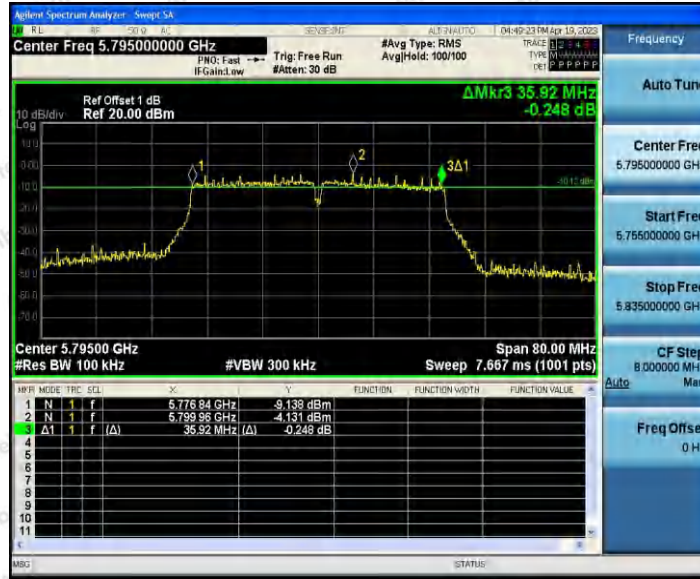

Hotline  
400-003-0500  
www.anbotek.com.cn

11N40SISO\_Ant2\_5795

11AC20SISO\_Ant1\_5745

11AC20SISO\_Ant2\_5745