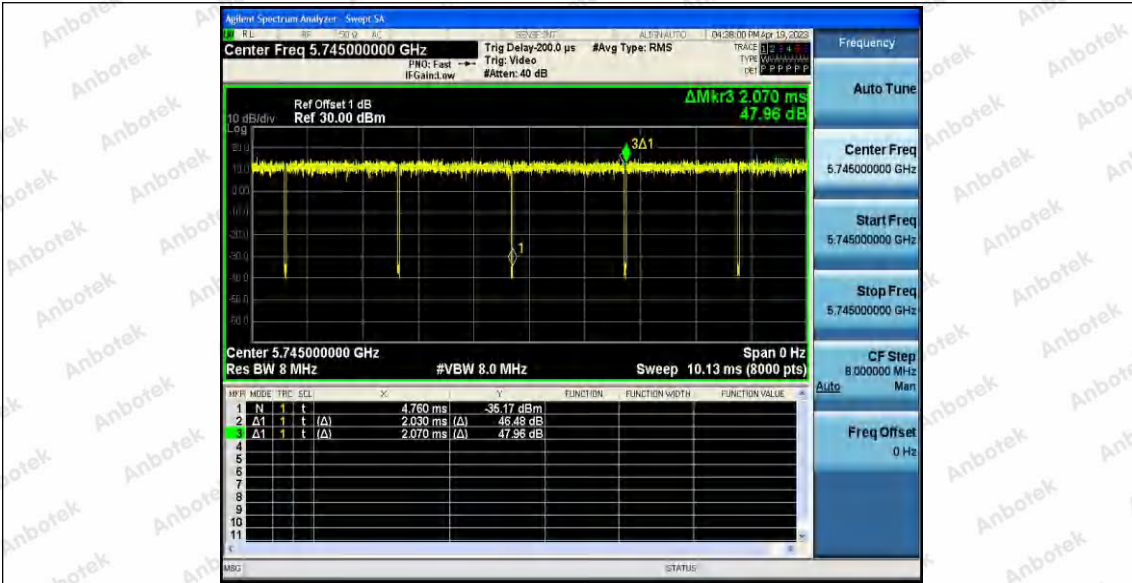

11A_Ant1_5785