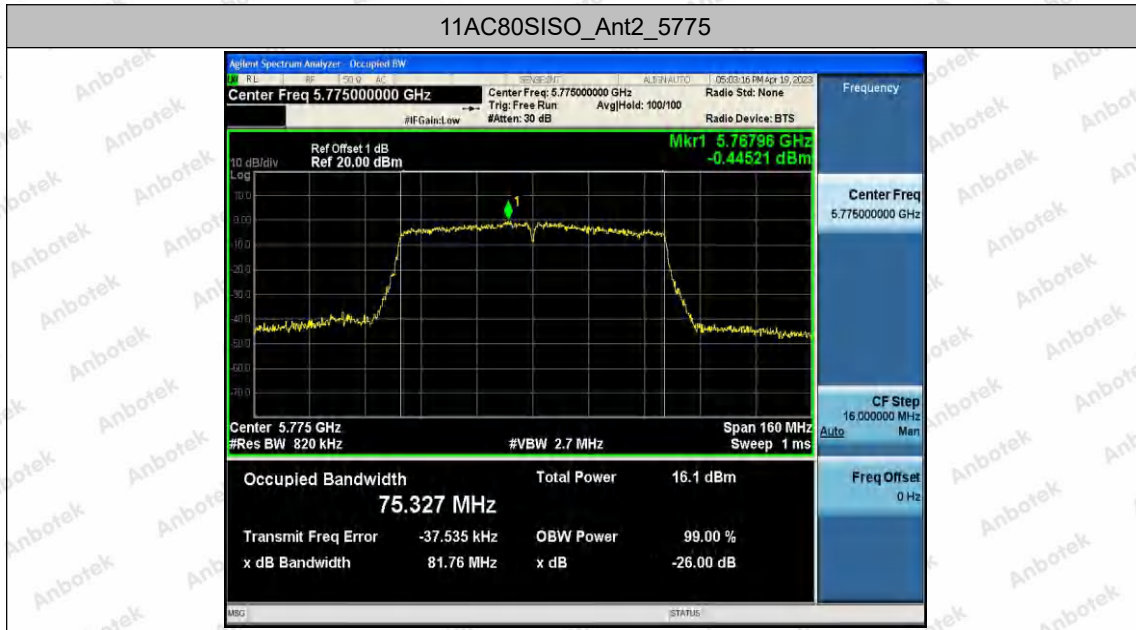

Shenzhen Anbotek Compliance Laboratory Limited

Address: 1/F., Building D, Sogood Science and Technology Park, Sanwei Community, Hangcheng Street, Bao'an District, Shenzhen, Guangdong, China.
Tel: (86) 0755-26066440 Fax: (86) 0755-26014772 Email: service@anbotek.com

Hotline 400-003-0500
www.anbotek.com.cn