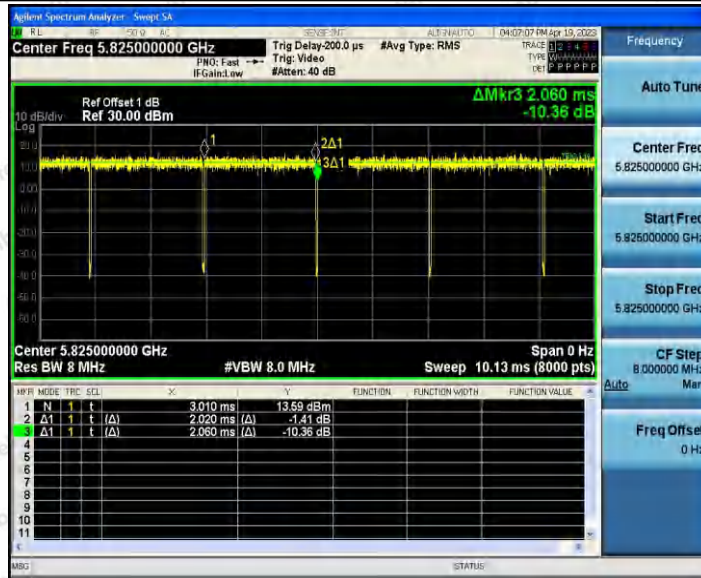

11A_Ant2_5825