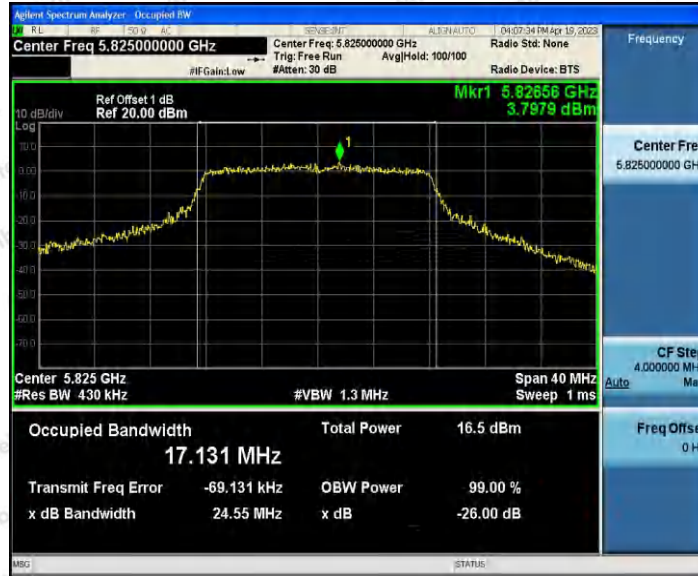

11A_Ant2_5825