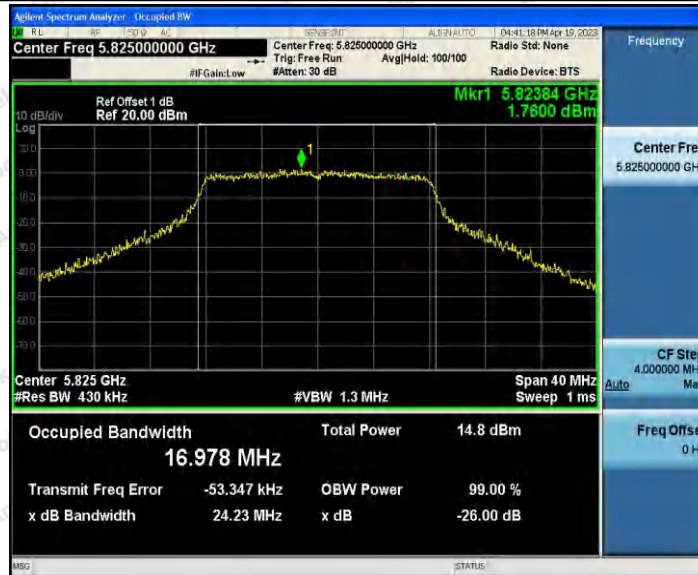

Hotline 400-003-0500  
 www.anbotek.com.cn

11A\_Ant1\_5825

11A\_Ant2\_5825

11N20SISO\_Ant1\_5180