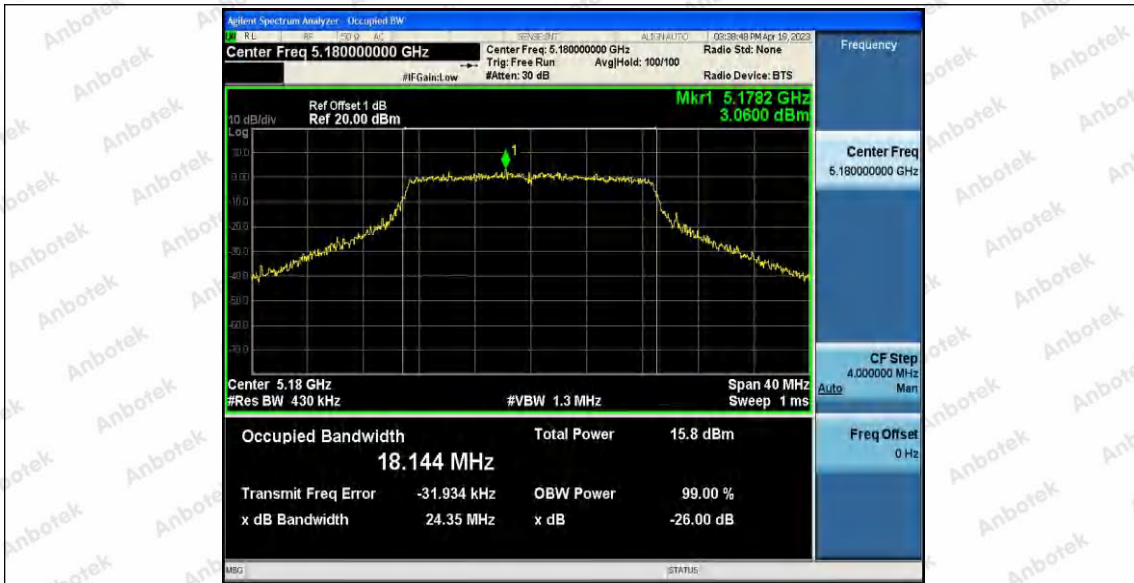

11N20SISO_Ant2_5180