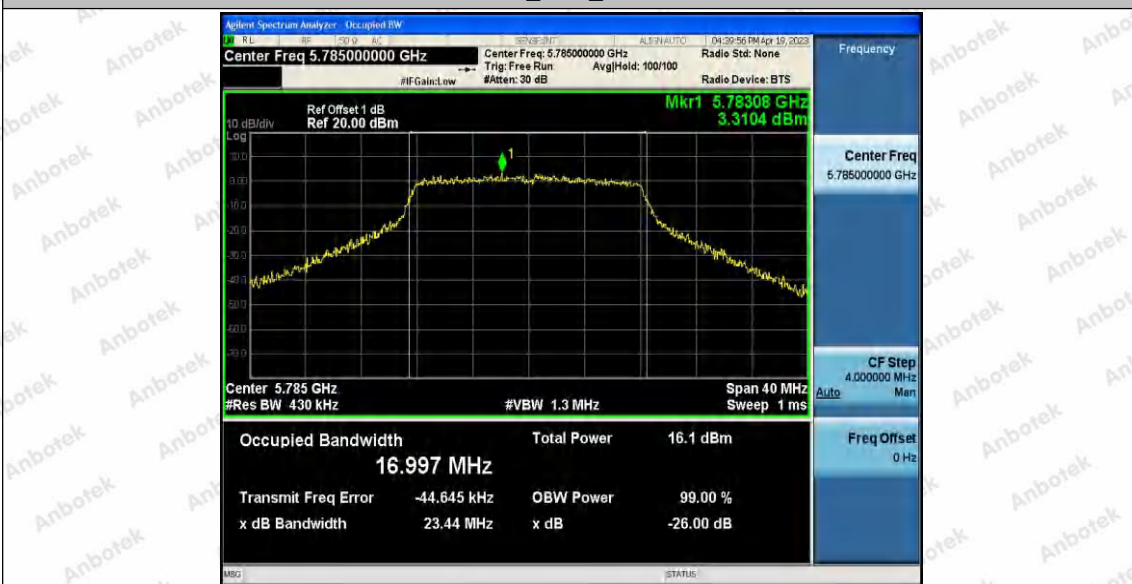

Hotline 400-003-0500  
 www.anbotek.com.cn

11A\_Ant1\_5785

11A\_Ant2\_5785