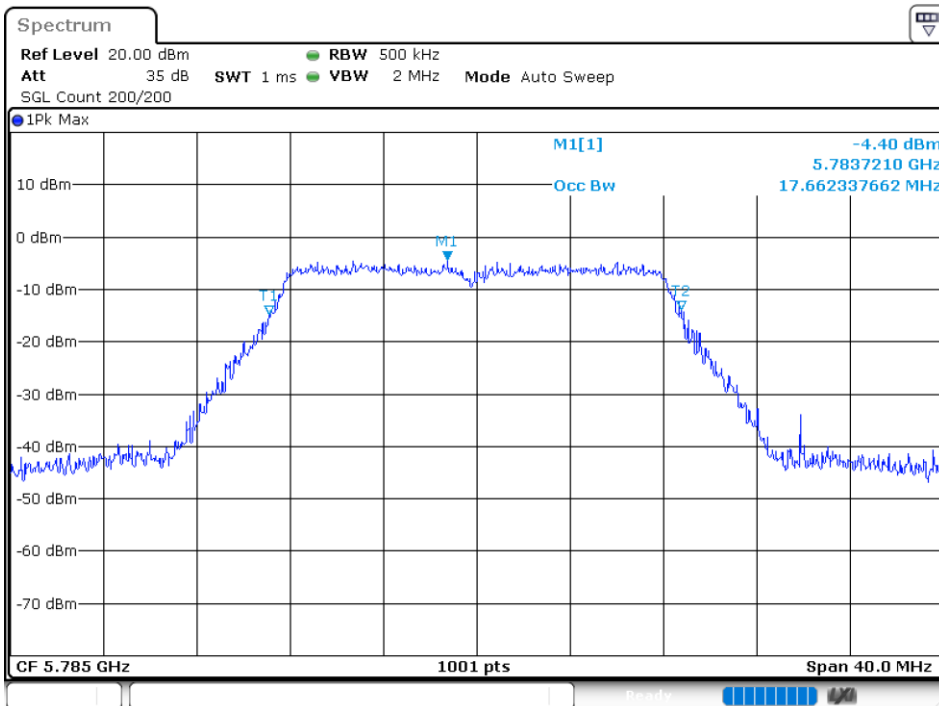

OBW NVNT 802.11a 5785MHz Ant1