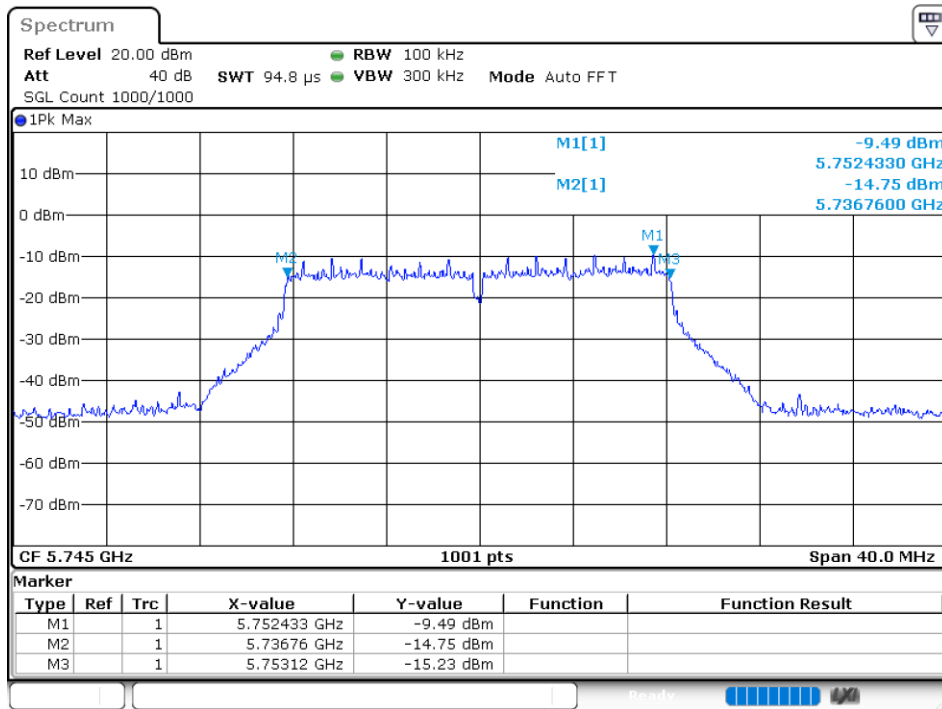

5.2.3 -6DB EMISSION BANDWIDTH

Condition	Mode	Frequency (MHz)	Antenna	-6 dB Bandwidth (MHz)	Limit -6 dB Bandwidth (MHz)	Verdict
NVNT	802.11a	5745	Ant 1	16.36	0.5	Pass
NVNT	802.11a	5785	Ant 1	16.36	0.5	Pass
NVNT	802.11a	5825	Ant 1	16.32	0.5	Pass
NVNT	802.11ac20	5745	Ant 1	17.56	0.5	Pass
NVNT	802.11ac20	5785	Ant 1	17.6	0.5	Pass
NVNT	802.11ac20	5825	Ant 1	17.6	0.5	Pass
NVNT	802.11ac40	5755	Ant 1	35.12	0.5	Pass
NVNT	802.11ac40	5795	Ant 1	35.28	0.5	Pass
NVNT	802.11ac80	5775	Ant 1	73.92	0.5	Pass
NVNT	802.11n(HT20)	5745	Ant 1	17.56	0.5	Pass
NVNT	802.11n(HT20)	5785	Ant 1	17.6	0.5	Pass
NVNT	802.11n(HT20)	5825	Ant 1	17.6	0.5	Pass
NVNT	802.11n(HT40)	5755	Ant 1	35.12	0.5	Pass
NVNT	802.11n(HT40)	5795	Ant 1	35.36	0.5	Pass

EBW NVNT 802.11a 5745MHz Ant1