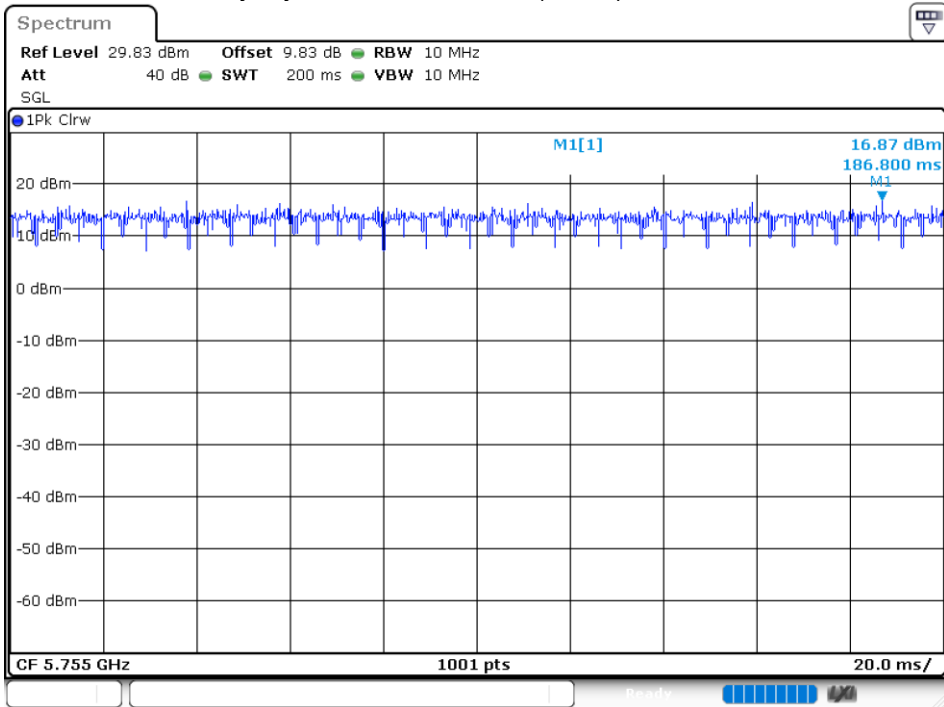

Duty Cycle NVNT 802.11n(HT40) 5755MHz