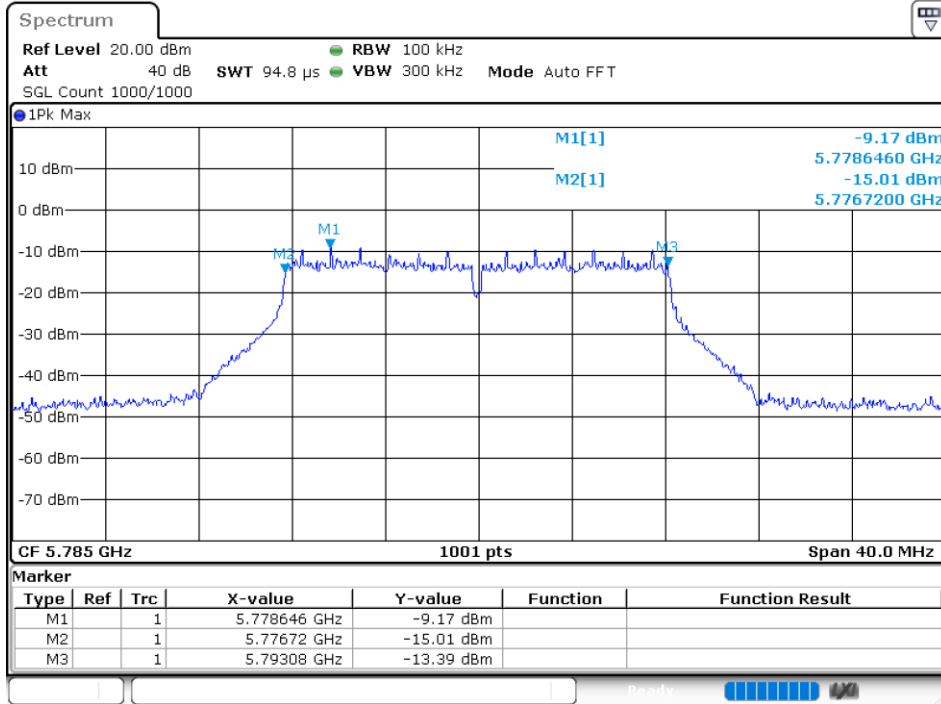

EBW NVNT 802.11a 5785MHz Ant1