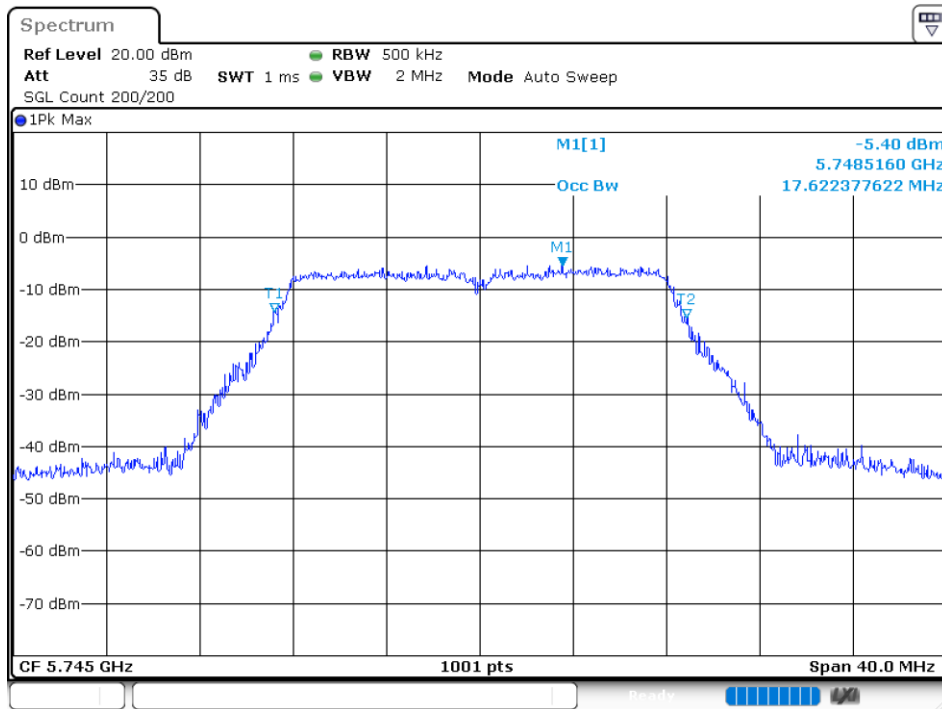

5.2.4 OCCUPIED CHANNEL BANDWIDTH

Condition	Mode	Frequency (MHz)	Antenna	99% OBW (MHz)	-26 dB Bandwidth (MHz)	Verdict
NVNT	802.11a	5745	Ant 1	17.6224	20.32	Pass
NVNT	802.11a	5785	Ant 1	17.6623	21.44	Pass
NVNT	802.11a	5825	Ant 1	17.6224	21.84	Pass
NVNT	802.11ac20	5745	Ant 1	18.0619	21.48	Pass
NVNT	802.11ac20	5785	Ant 1	17.9021	21.68	Pass
NVNT	802.11ac20	5825	Ant 1	18.1019	22.2	Pass
NVNT	802.11ac40	5755	Ant 1	36.2038	43.92	Pass
NVNT	802.11ac40	5795	Ant 1	36.3636	44.56	Pass
NVNT	802.11ac80	5775	Ant 1	74.6454	84.8	Pass
NVNT	802.11n(HT20)	5745	Ant 1	17.8222	21.76	Pass
NVNT	802.11n(HT20)	5785	Ant 1	18.0619	22.08	Pass
NVNT	802.11n(HT20)	5825	Ant 1	18.022	21.84	Pass
NVNT	802.11n(HT40)	5755	Ant 1	36.2038	43.84	Pass
NVNT	802.11n(HT40)	5795	Ant 1	36.3636	43.36	Pass

OBW NVNT 802.11a 5745MHz Ant1