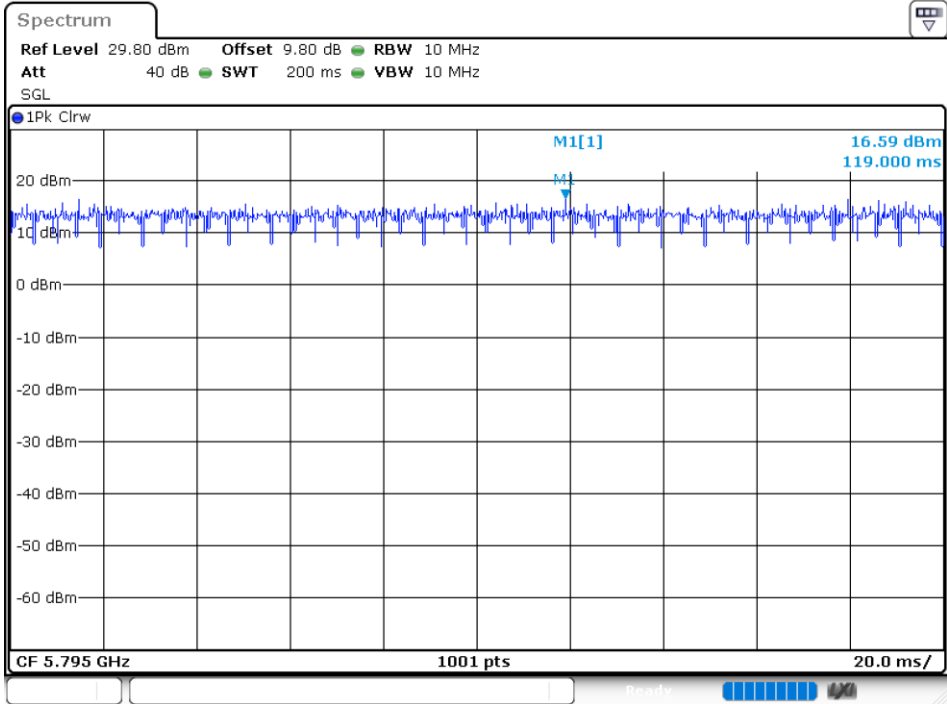

Duty Cycle NVNT 802.11n(HT40) 5795MHz