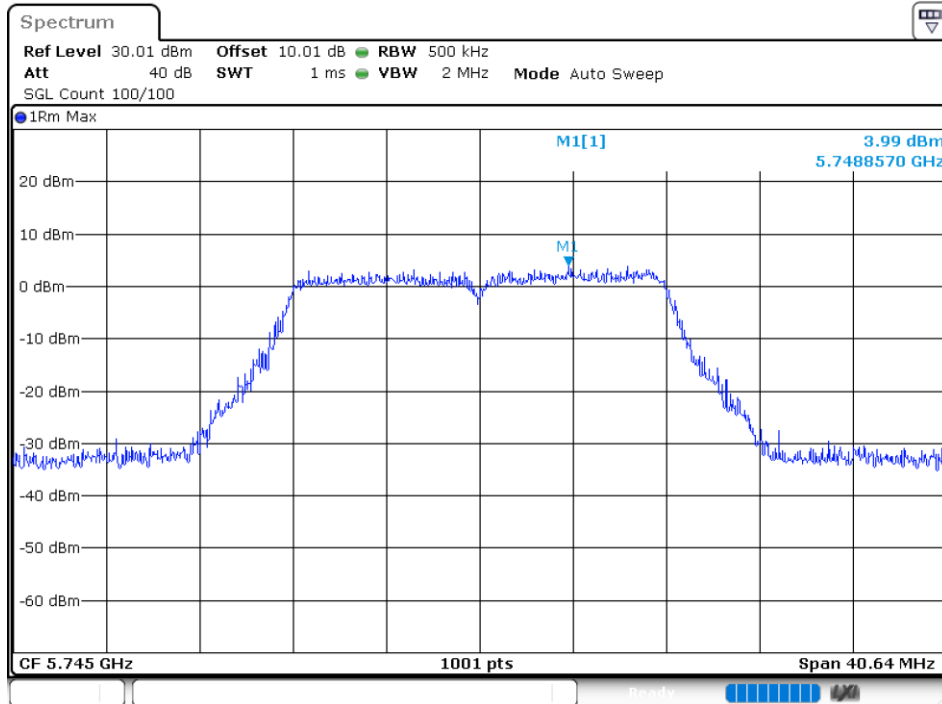

5.2.5 MAXIMUM POWER SPECTRAL DENSITY LEVEL

Condition	Mode	Frequency (MHz)	Antenna	Max PSD (dBm/500KHz)	Limit (dBm/500KHz)	Verdict
NVNT	802.11a	5745	Ant 1	3.991	30	Pass
NVNT	802.11a	5785	Ant 1	4.231	30	Pass
NVNT	802.11a	5825	Ant 1	3.6	30	Pass
NVNT	802.11ac20	5745	Ant 1	3.21	30	Pass
NVNT	802.11ac20	5785	Ant 1	3.715	30	Pass
NVNT	802.11ac20	5825	Ant 1	3.368	30	Pass
NVNT	802.11ac40	5755	Ant 1	0.912	30	Pass
NVNT	802.11ac40	5795	Ant 1	0.861	30	Pass
NVNT	802.11ac80	5775	Ant 1	-2.765	30	Pass
NVNT	802.11n(HT20)	5745	Ant 1	3.054	30	Pass
NVNT	802.11n(HT20)	5785	Ant 1	3.527	30	Pass
NVNT	802.11n(HT20)	5825	Ant 1	3.376	30	Pass
NVNT	802.11n(HT40)	5755	Ant 1	-0.035	30	Pass
NVNT	802.11n(HT40)	5795	Ant 1	0.354	30	Pass

PSD NVNT 802.11a 5745MHz Ant1