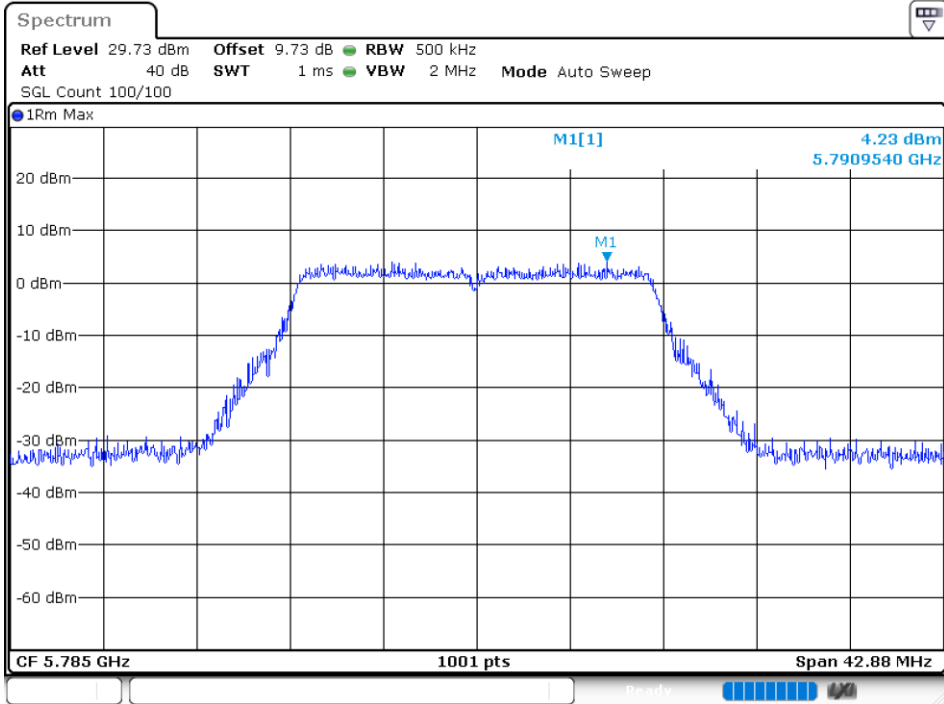

PSD NVNT 802.11a 5785MHz Ant1