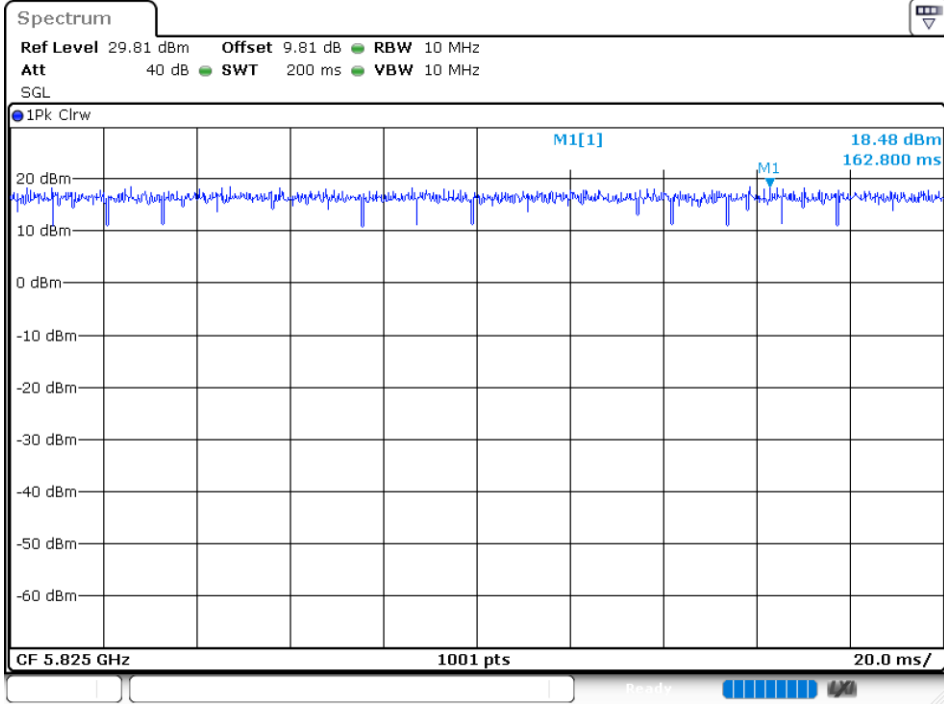

### Duty Cycle NVNT 802.11ac40 5755MHz

Duty Cycle NVNT 802.11ac40 5795MHz

Duty Cycle NVNT 802.11ac80 5775MHz

Duty Cycle NVNT 802.11n(HT20) 5745MHz

Duty Cycle NVNT 802.11n(HT20) 5785MHz

Duty Cycle NVNT 802.11n(HT20) 5825MHz