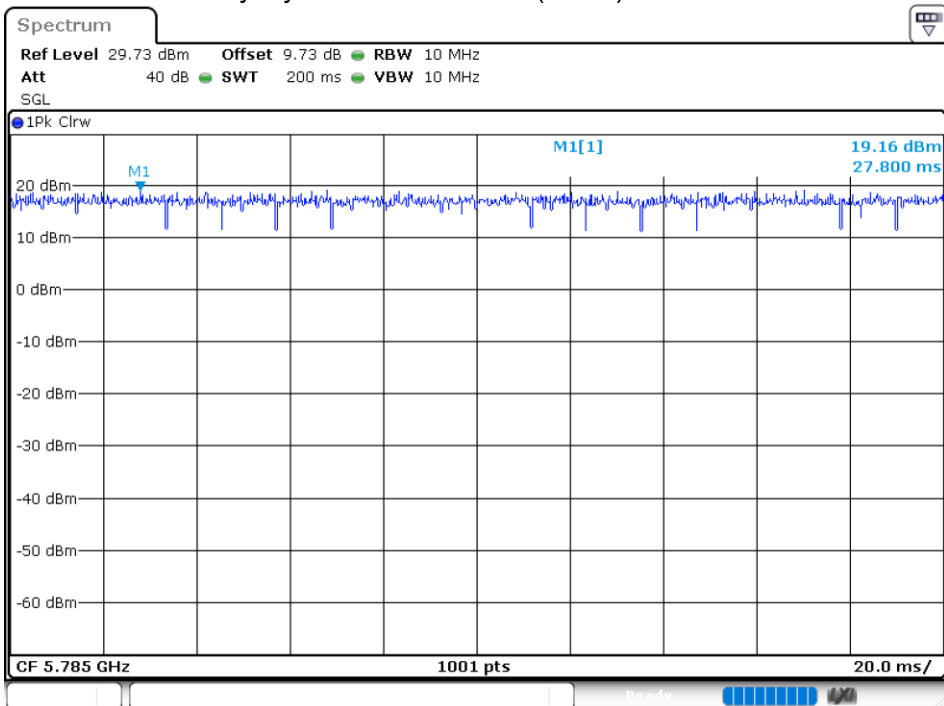

### Duty Cycle NVNT 802.11ac40 5755MHz

Duty Cycle NVNT 802.11ac40 5795MHz

Duty Cycle NVNT 802.11ac80 5775MHz

Duty Cycle NVNT 802.11n(HT20) 5745MHz

Duty Cycle NVNT 802.11n(HT20) 5785MHz

Duty Cycle NVNT 802.11n(HT20) 5825MHz