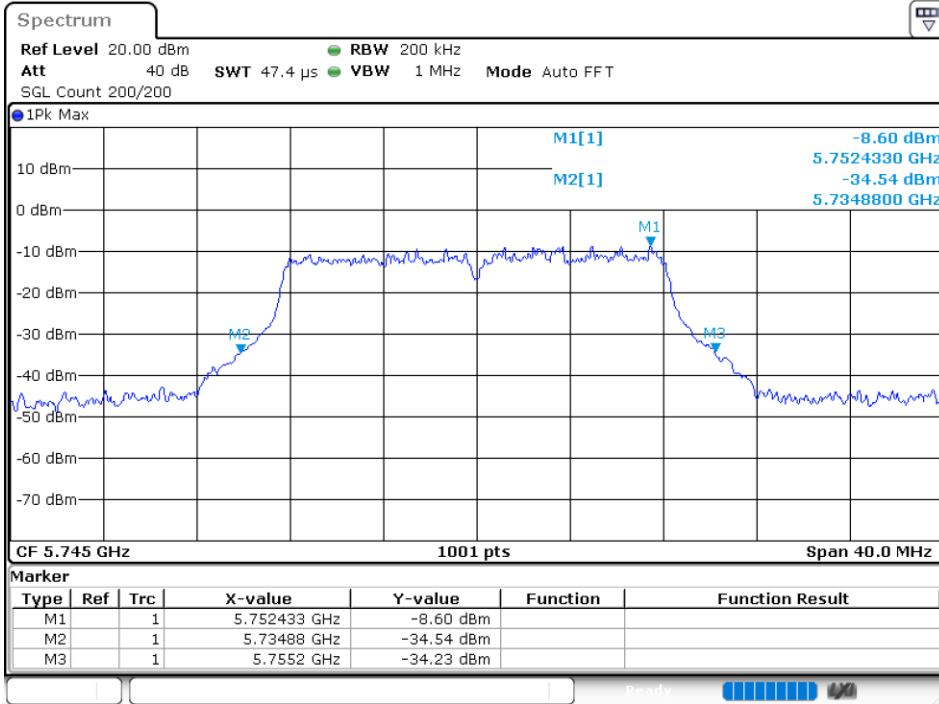

-26 dB BW NVNT 802.11a 5745MHz Ant1