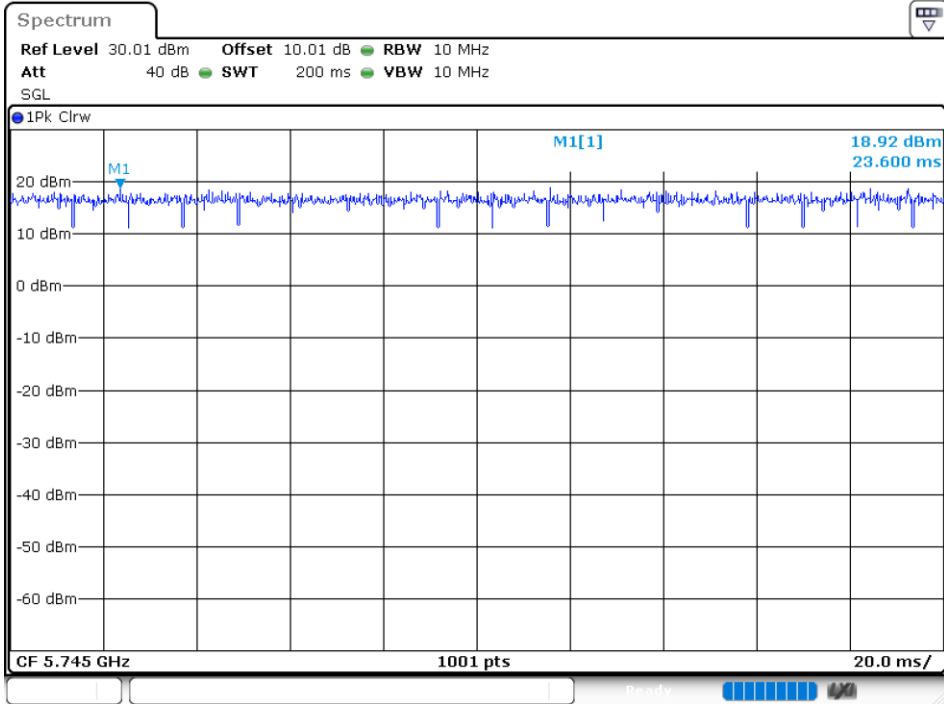

### Duty Cycle NVNT 802.11ac40 5755MHz

Duty Cycle NVNT 802.11ac40 5795MHz

Duty Cycle NVNT 802.11ac80 5775MHz

Duty Cycle NVNT 802.11n(HT20) 5745MHz

Duty Cycle NVNT 802.11n(HT20) 5785MHz

Duty Cycle NVNT 802.11n(HT20) 5825MHz