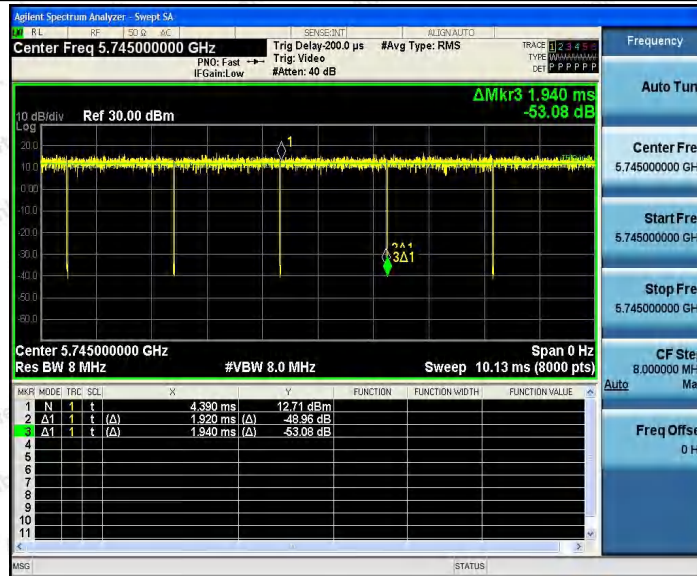

Hotline  
 400-003-0500  
 www.anbotek.com

11N20SISO\_Ant1\_5745

11N20SISO\_Ant2\_5745