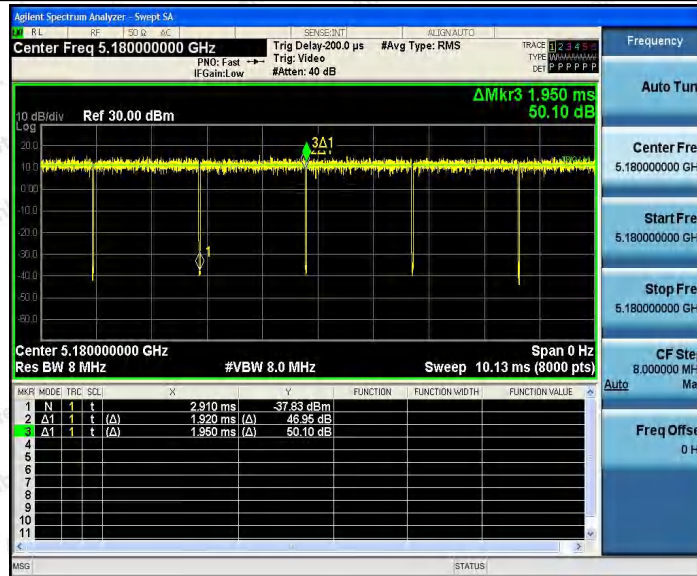

11AC20SISO_Ant2_5180