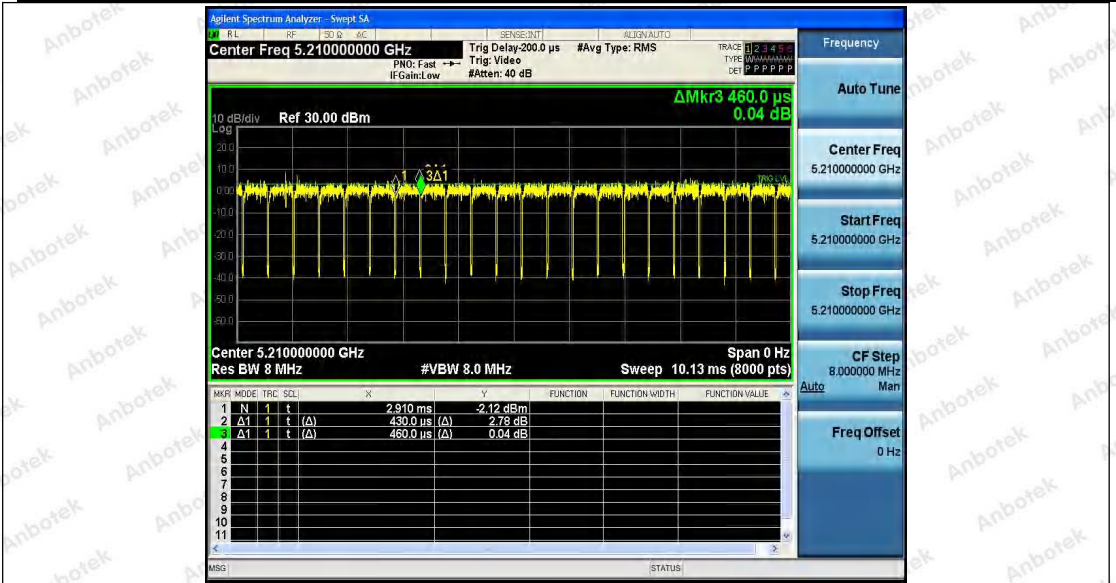

Shenzhen Anbotek Compliance Laboratory Limited

Address: 1/F., Building D, Sogood Science and Technology Park, Sanwei Community, Hangcheng Street, Bao'an District, Shenzhen, Guangdong, China.
Tel: (86) 755-26066440 Fax: (86) 755-26014772 Email: service@anbotek.com

Hotline 400-003-0500
www.anbotek.com