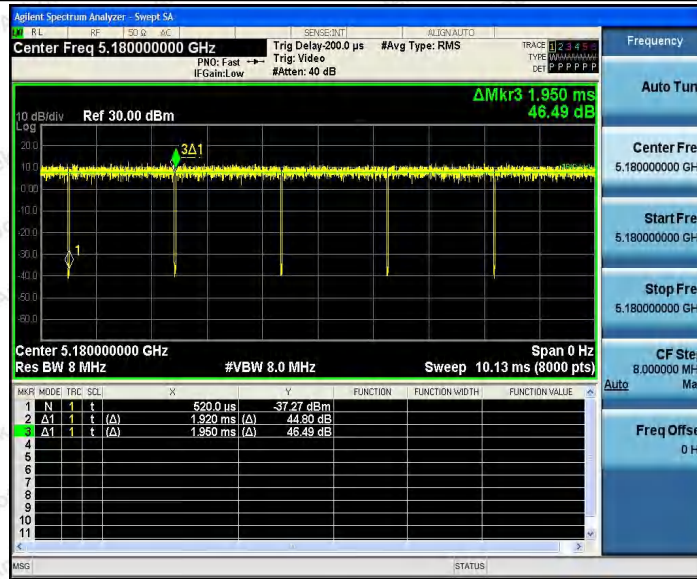

Hotline  
 400-003-0500  
 www.anbotek.com

11AC20SISO\_Ant2\_5180

11AC20SISO\_Ant1\_5200

**Shenzhen Anbotek Compliance Laboratory Limited**

Address: 1/F., Building D, Sogood Science and Technology Park, Sanwei Community, Hangcheng Street, Bao'an District, Shenzhen, Guangdong, China.