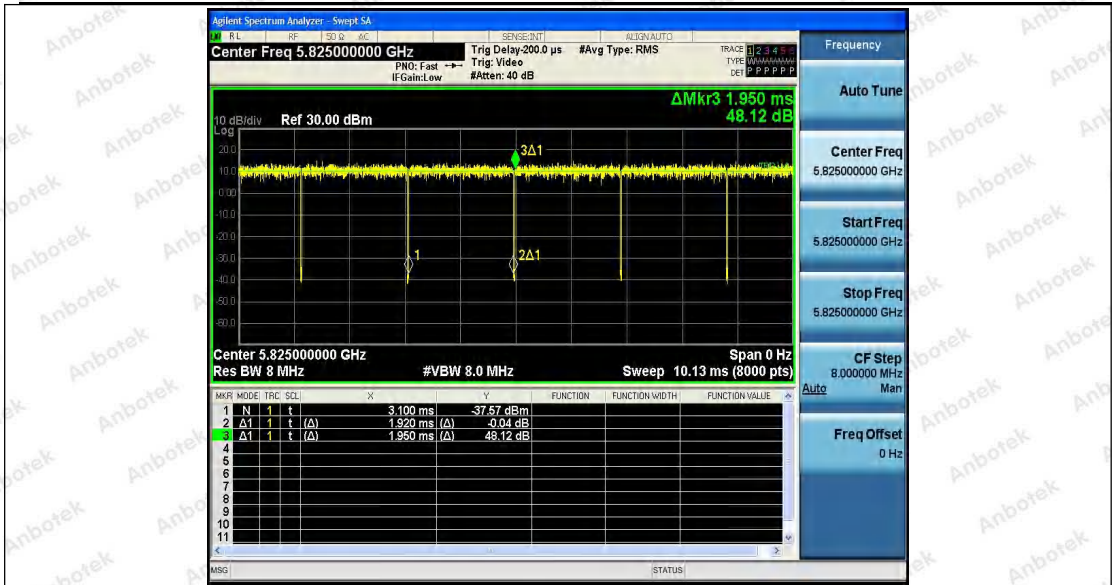

Shenzhen Anbotek Compliance Laboratory Limited

Address: 1/F., Building D, Sogood Science and Technology Park, Sanwei Community, Hangcheng Street, Bao'an District, Shenzhen, Guangdong, China.
Tel: (86) 755-26066440 Fax: (86) 755-26014772 Email: service@anbotek.com

Hotline
400-003-0500
www.anbotek.com