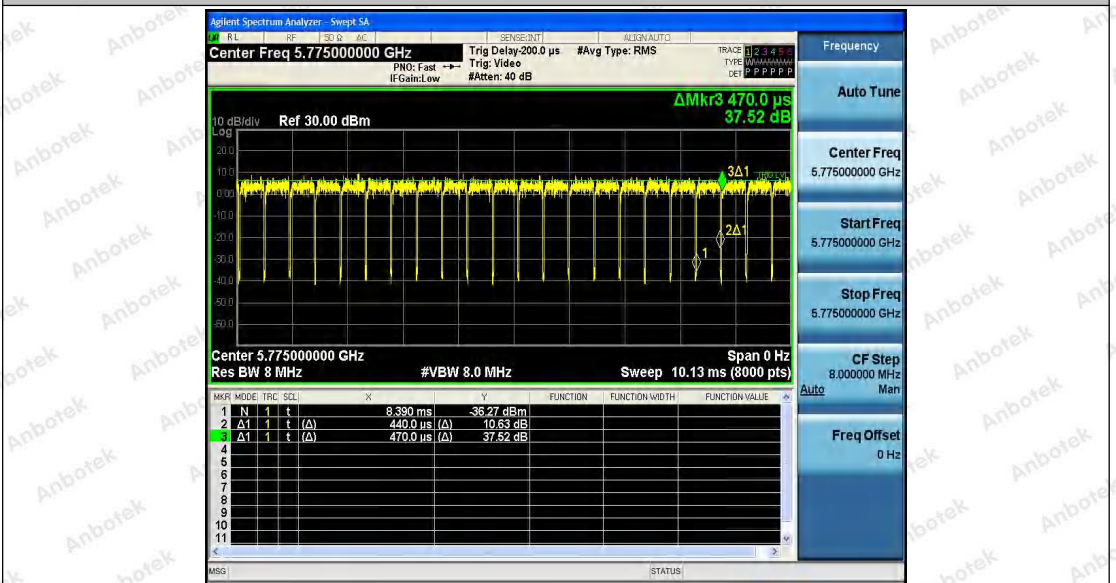

11AC80SISO_Ant1_5775

Shenzhen Anbotek Compliance Laboratory Limited

Address: 1/F., Building D, Sogood Science and Technology Park, Sanwei Community, Hangcheng Street, Bao'an District, Shenzhen, Guangdong, China.
Tel: (86) 755-26066440 Fax: (86) 755-26014772 Email: service@anbotek.com

Hotline 400-003-0500
www.anbotek.com