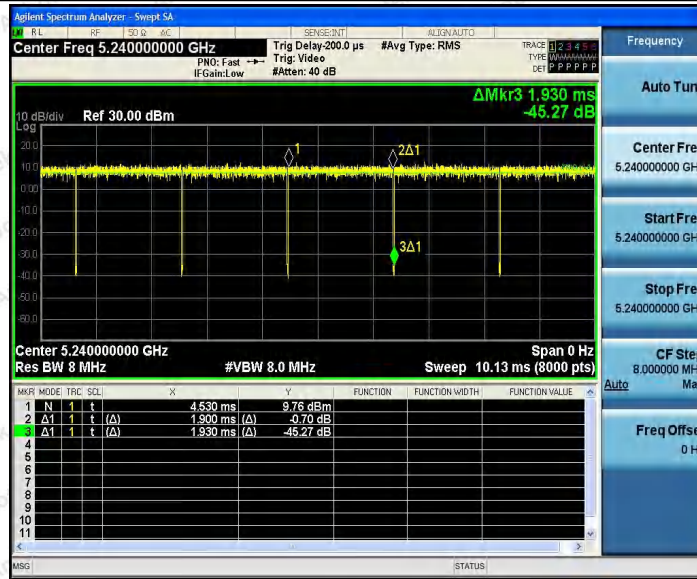

Hotline  
 400-003-0500  
 www.anbotek.com

11N20SISO\_Ant1\_5745

11N20SISO\_Ant2\_5745