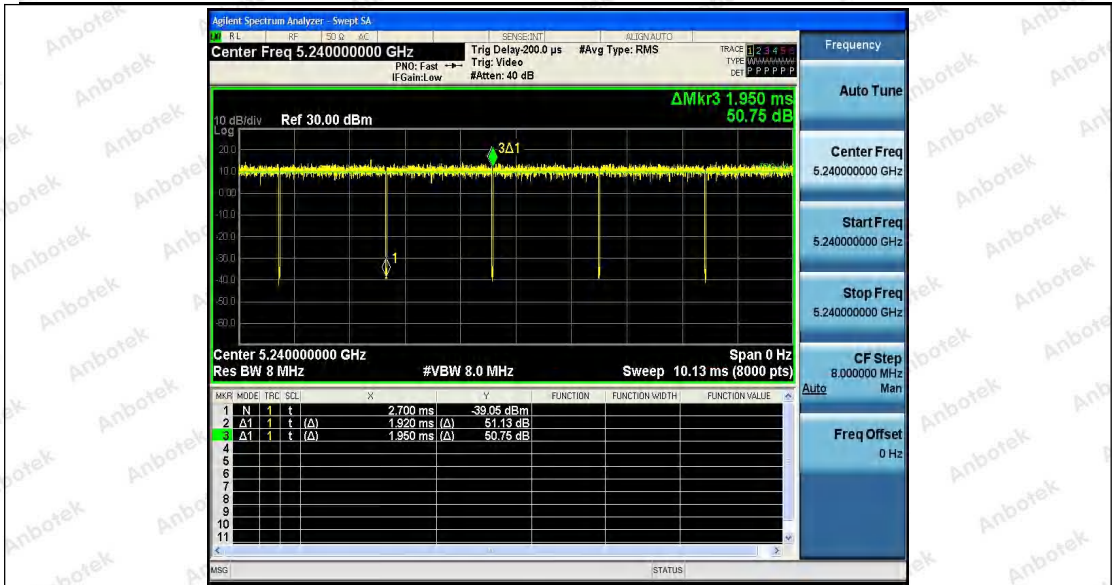

Shenzhen Anbotek Compliance Laboratory Limited

Address: 1/F., Building D, Sogood Science and Technology Park, Sanwei Community, Hangcheng Street, Bao'an District, Shenzhen, Guangdong, China.
Tel: (86) 755-26066440 Fax: (86) 755-26014772 Email: service@anbotek.com

Hotline 400-003-0500
www.anbotek.com