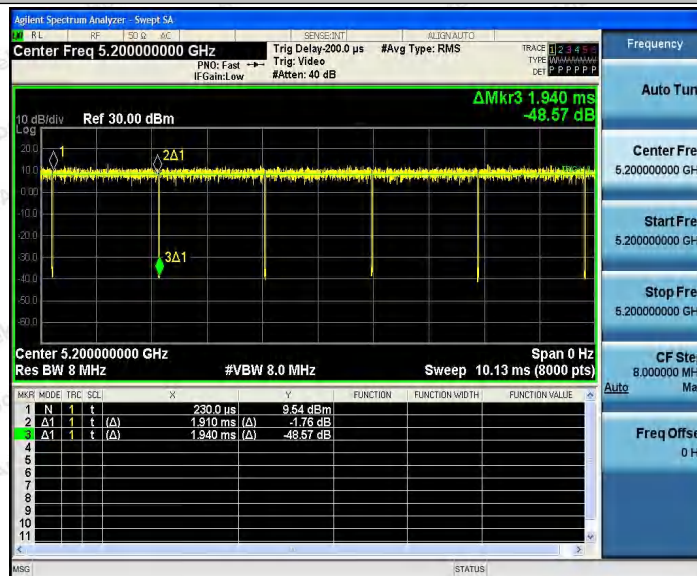

Hotline  
 400-003-0500  
 www.anbotek.com

11AC20SISO\_Ant2\_5180

11AC20SISO\_Ant1\_5200

**Shenzhen Anbotek Compliance Laboratory Limited**

Address: 1/F., Building D, Sogood Science and Technology Park, Sanwei Community, Hangcheng Street, Bao'an District, Shenzhen, Guangdong, China.