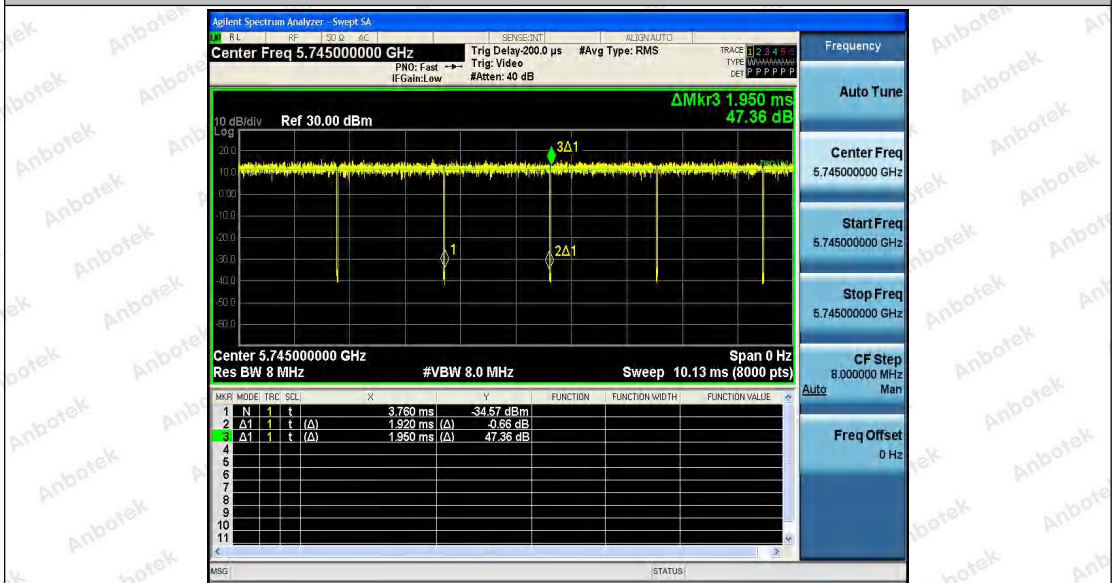

11AC20SISO_Ant2_5745

Shenzhen Anbotek Compliance Laboratory Limited

Address: 1/F., Building D, Sogood Science and Technology Park, Sanwei Community, Hangcheng Street, Bao'an District, Shenzhen, Guangdong, China.
Tel: (86) 755-26066440 Fax: (86) 755-26014772 Email: service@anbotek.com

Hotline 400-003-0500
www.anbotek.com