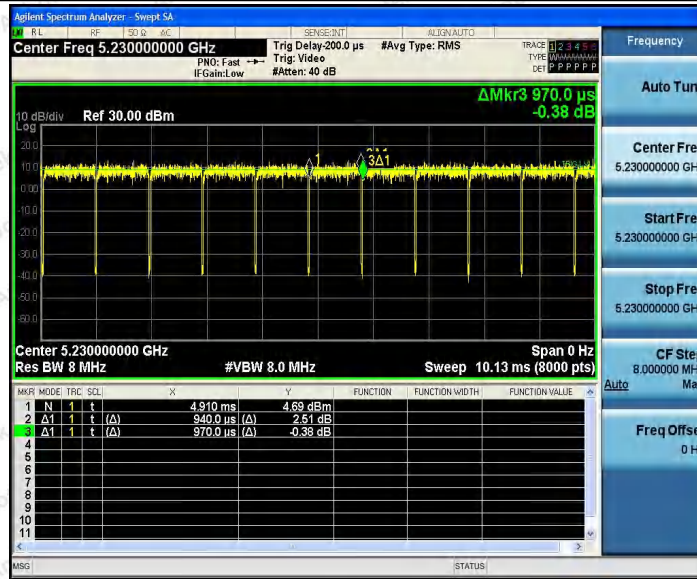

Shenzhen Anbotek Compliance Laboratory Limited

Address: 1/F., Building D, Sogood Science and Technology Park, Sanwei Community, Hangcheng Street, Bao'an District, Shenzhen, Guangdong, China.

Tel: (86) 755-26066440 Fax: (86) 755-26014772 Email: service@anbotek.com

Hotline
400-003-0500
www.anbotek.com