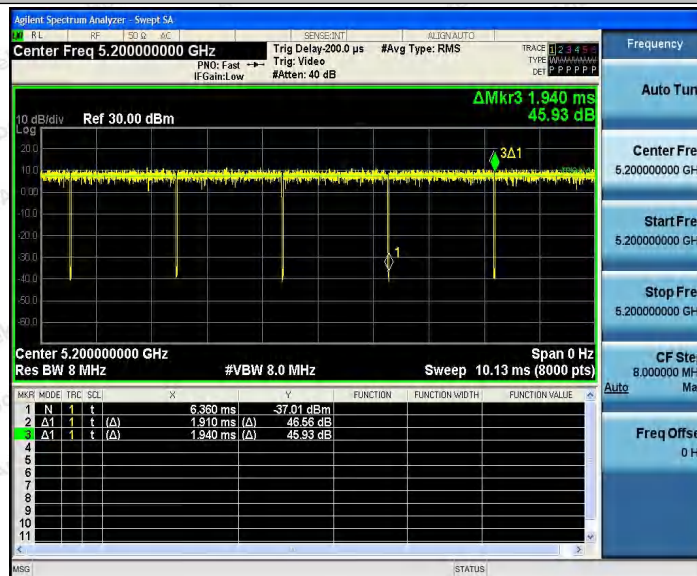

11N20SISO_Ant1_5200

Shenzhen Anbotek Compliance Laboratory Limited

Address: 1/F., Building D, Sogood Science and Technology Park, Sanwei Community, Hangcheng Street, Bao'an District, Shenzhen, Guangdong, China.

Tel: (86) 755-26066440 Fax: (86) 755-26014772 Email: service@anbotek.com

Hotline 400-003-0500
www.anbotek.com