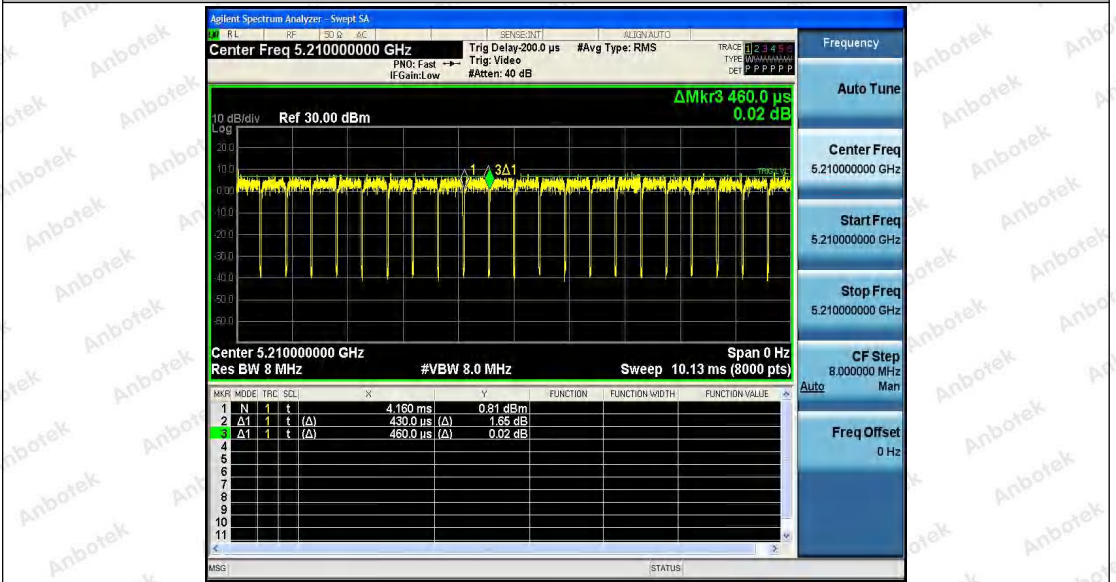

11AC80SISO_Ant2_5210