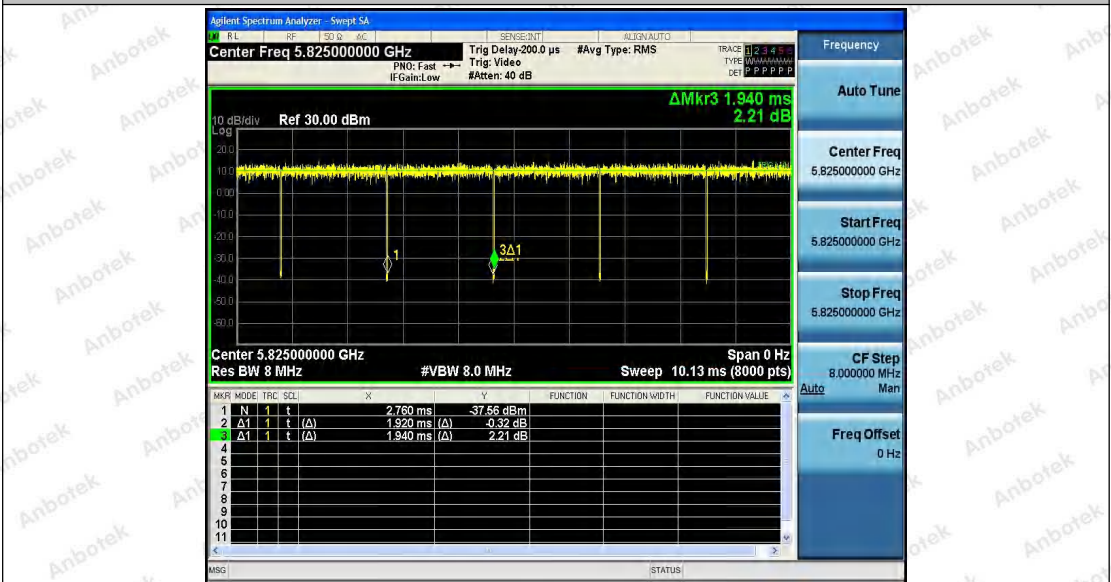

11N20SISO_Ant2_5825