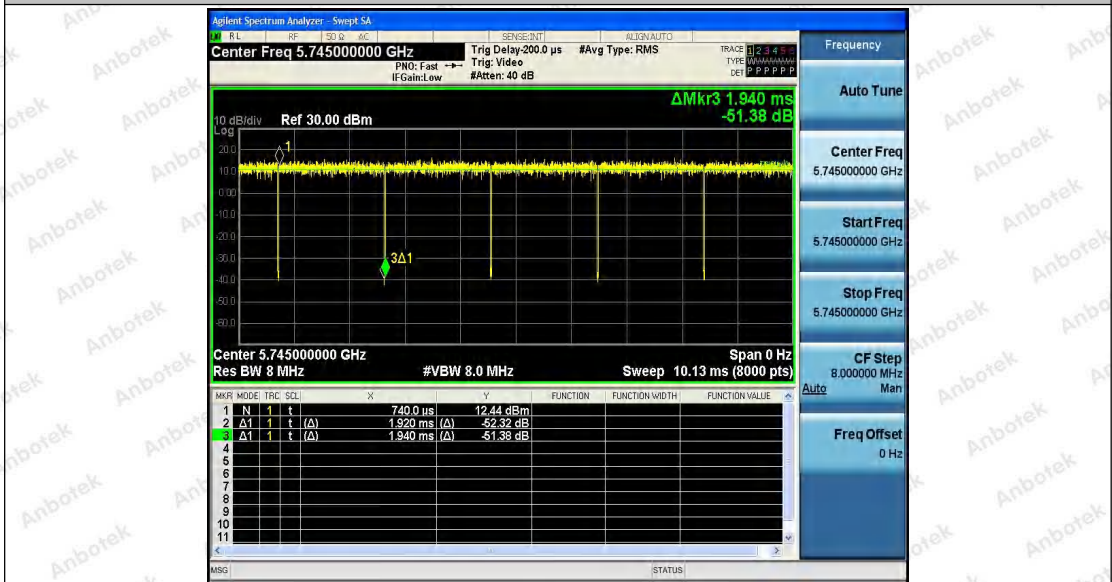

11AC20SISO_Ant1_5745