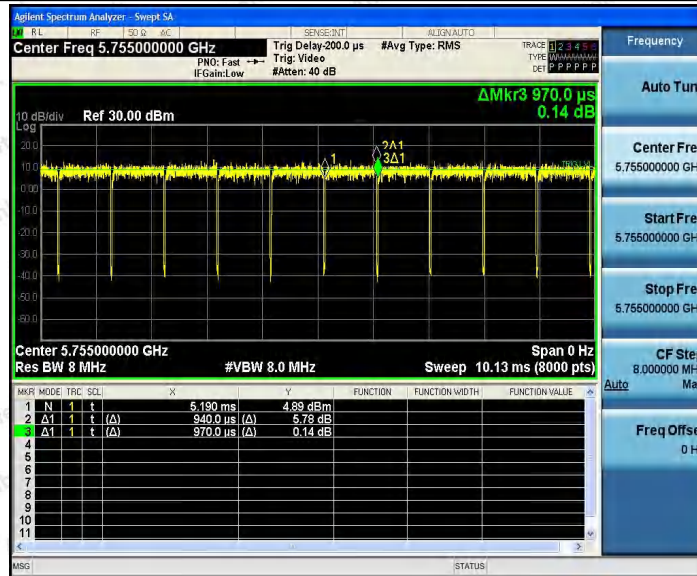

11AC40SISO_Ant1_5755