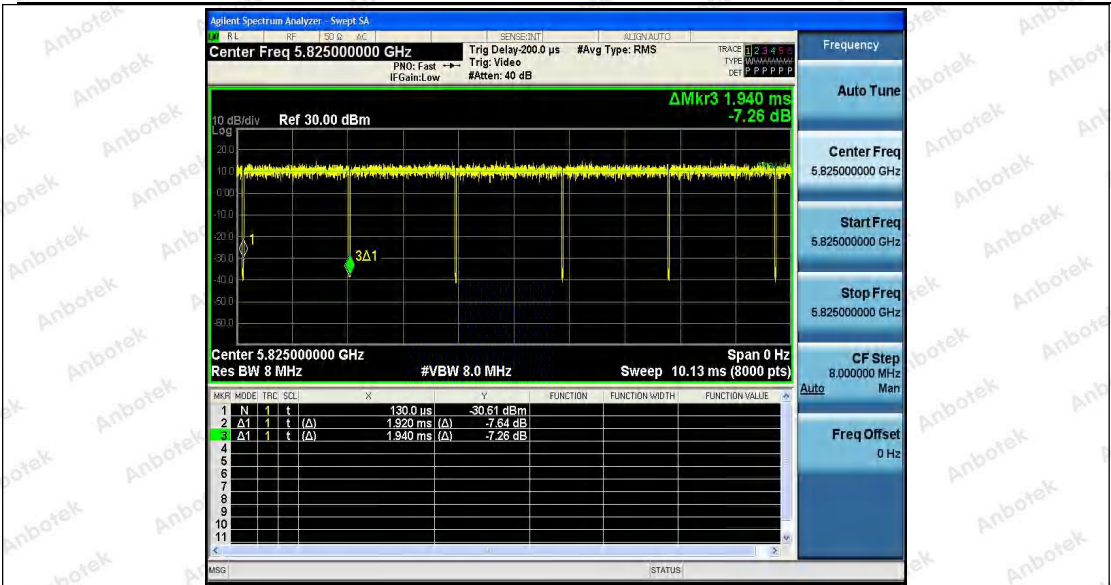

Shenzhen Anbotek Compliance Laboratory Limited

Address: 1/F., Building D, Sogood Science and Technology Park, Sanwei Community, Hangcheng Street, Bao'an District, Shenzhen, Guangdong, China.
Tel: (86) 755-26066440 Fax: (86) 755-26014772 Email: service@anbotek.com

Hotline 400-003-0500
www.anbotek.com