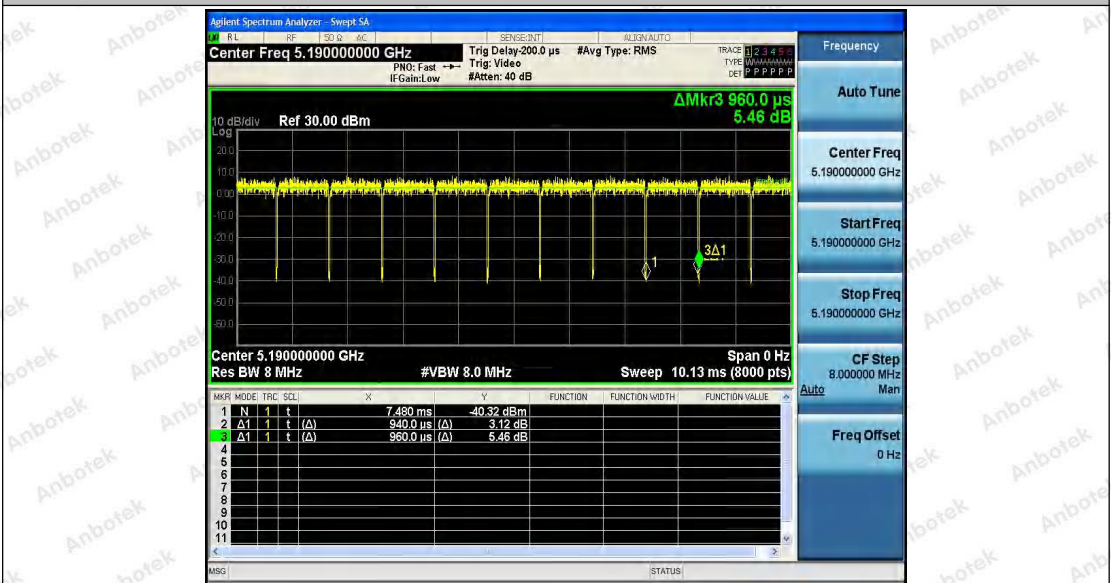

11N40SISO_Ant1_5190

Shenzhen Anbotek Compliance Laboratory Limited

Address: 1/F., Building D, Sogood Science and Technology Park, Sanwei Community, Hangcheng Street, Bao'an District, Shenzhen, Guangdong, China.
Tel: (86) 755-26066440 Fax: (86) 755-26014772 Email: service@anbotek.com

Hotline 400-003-0500
www.anbotek.com