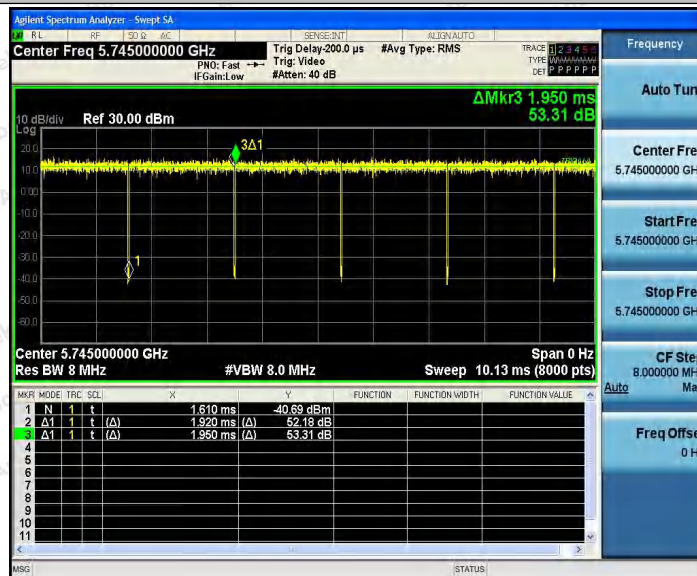

Hotline  
 400-003-0500  
 www.anbotek.com

11N20SISO\_Ant1\_5745

11N20SISO\_Ant2\_5745