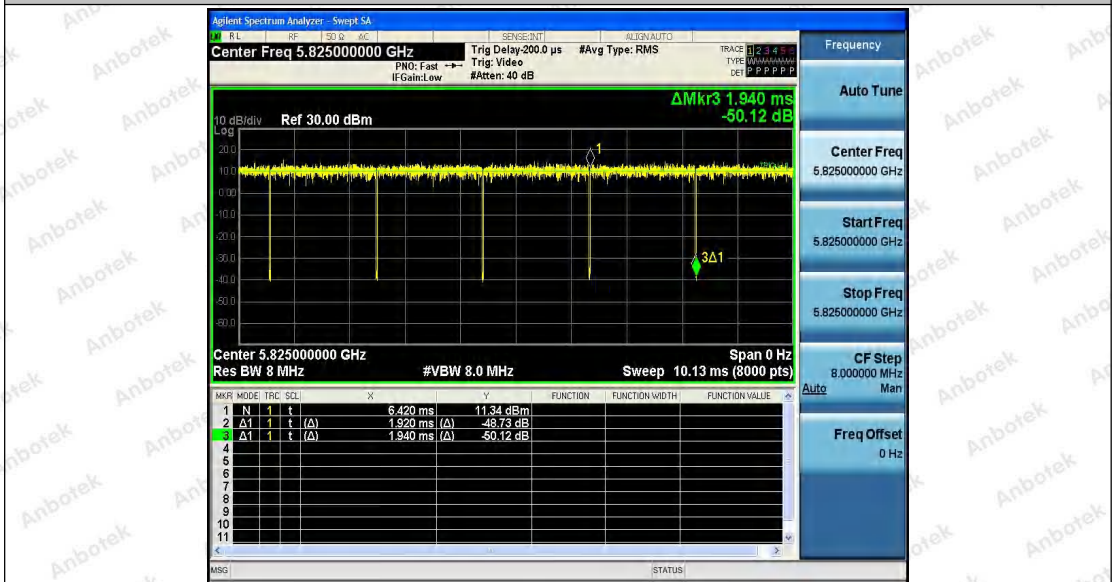

11AC20SISO_Ant2_5825