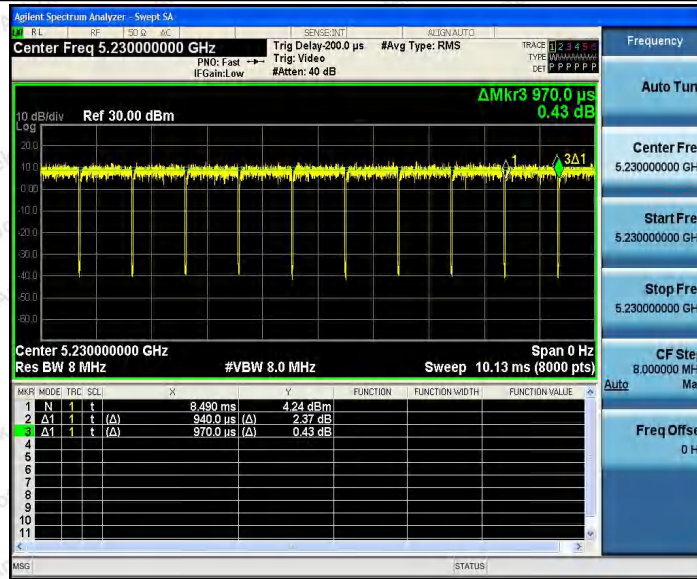

Shenzhen Anbotek Compliance Laboratory Limited

Address: 1/F., Building D, Sogood Science and Technology Park, Sanwei Community, Hangcheng Street, Bao'an District, Shenzhen, Guangdong, China.

Tel: (86) 755-26066440 Fax: (86) 755-26014772 Email: service@anbotek.com

Hotline
400-003-0500
www.anbotek.com