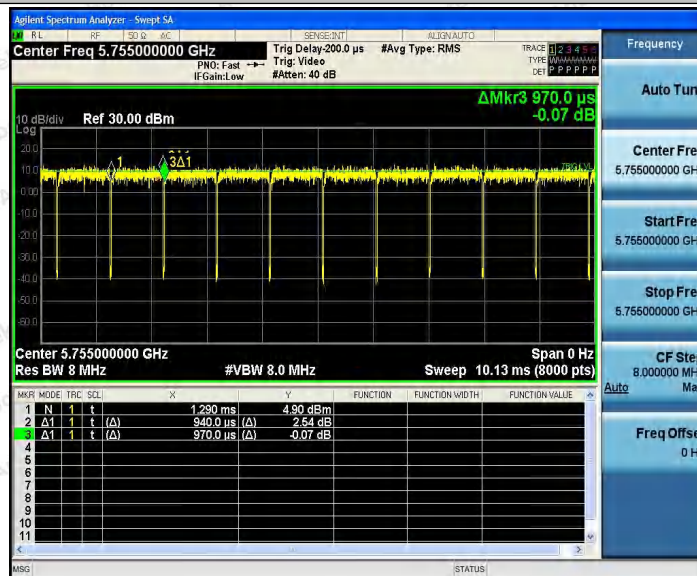

11AC40SISO_Ant2_5755

Shenzhen Anbotek Compliance Laboratory Limited

Address: 1/F., Building D, Sogood Science and Technology Park, Sanwei Community, Hangcheng Street, Bao'an District, Shenzhen, Guangdong, China.

Tel: (86) 755-26066440 Fax: (86) 755-26014772 Email: service@anbotek.com

Hotline
400-003-0500
www.anbotek.com