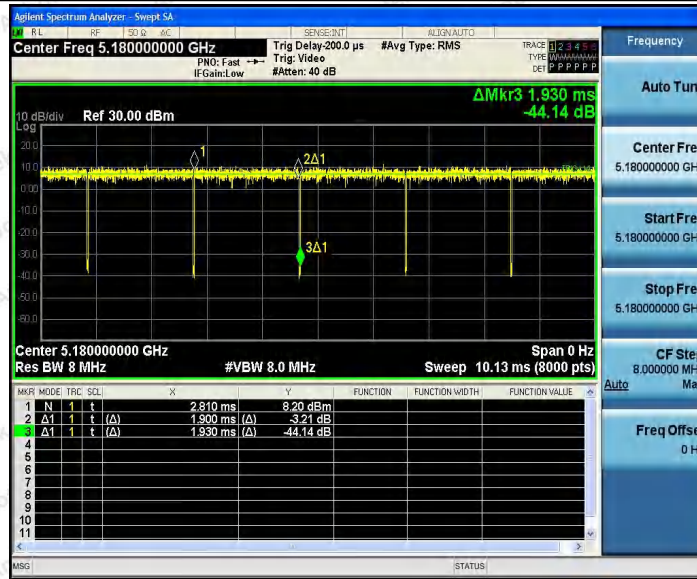

Shenzhen Anbotek Compliance Laboratory Limited

Address: 1/F., Building D, Sogood Science and Technology Park, Sanwei Community, Hangcheng Street, Bao'an District, Shenzhen, Guangdong, China.

Tel: (86) 755-26066440 Fax: (86) 755-26014772 Email: service@anbotek.com

Hotline 400-003-0500
www.anbotek.com