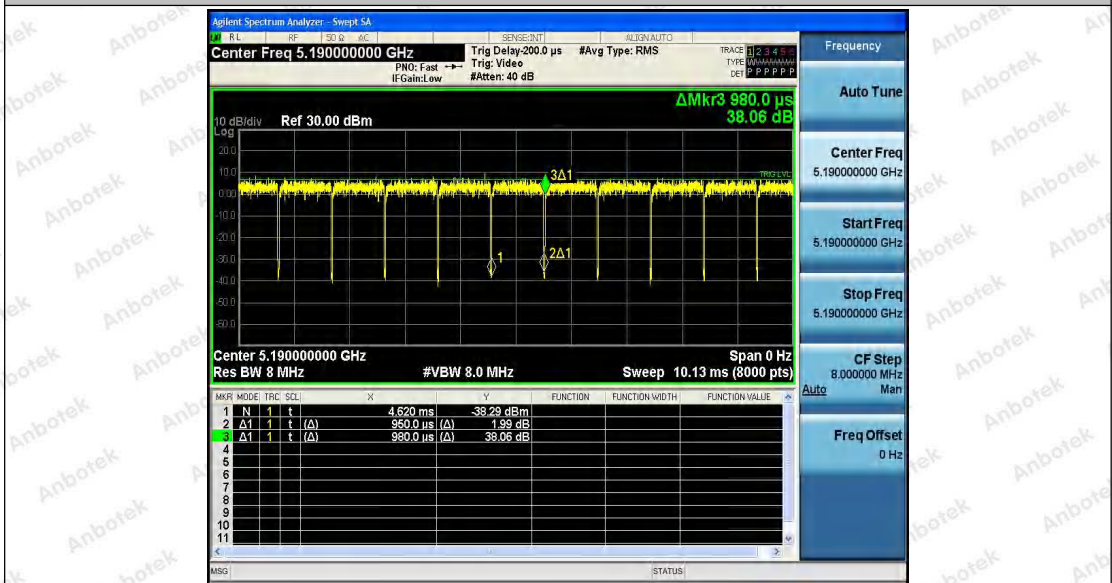

11AC40SISO_Ant1_5190

Shenzhen Anbotek Compliance Laboratory Limited

Address: 1/F., Building D, Sogood Science and Technology Park, Sanwei Community, Hangcheng Street, Bao'an District, Shenzhen, Guangdong, China.
Tel: (86) 755-26066440 Fax: (86) 755-26014772 Email: service@anbotek.com

Hotline
400-003-0500
www.anbotek.com