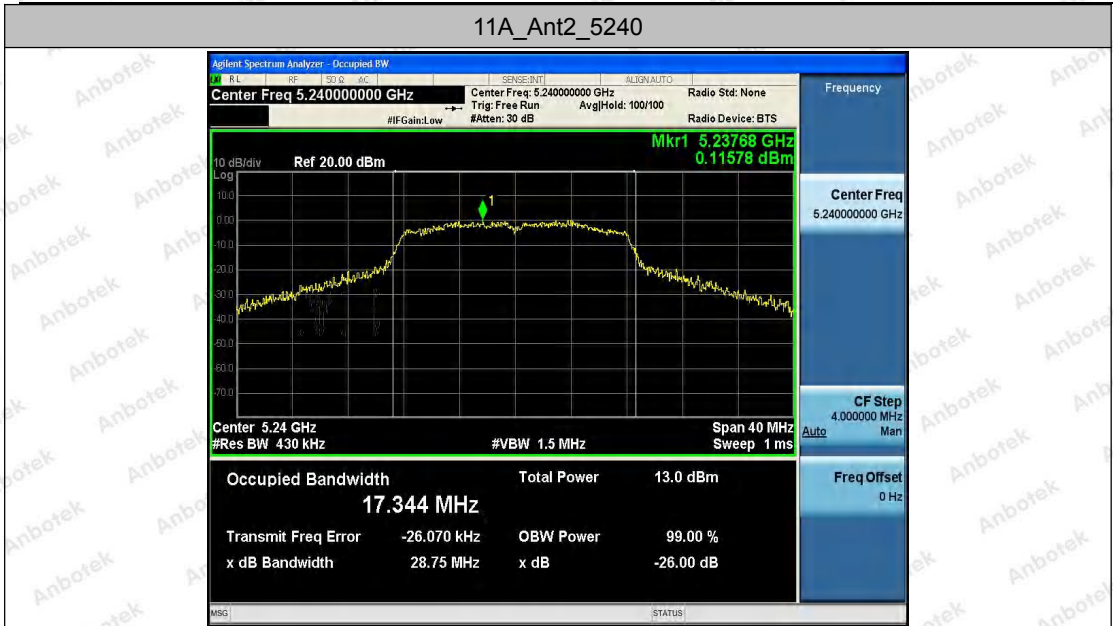

11A_Ant2_5745

Shenzhen Anbotek Compliance Laboratory Limited

Address: 1/F., Building D, Sogood Science and Technology Park, Sanwei Community, Hangcheng Street, Bao'an District, Shenzhen, Guangdong, China.

Tel: (86) 755-26066440 Fax: (86) 755-26014772 Email: service@anbotek.com

Hotline
400-003-0500
www.anbotek.com