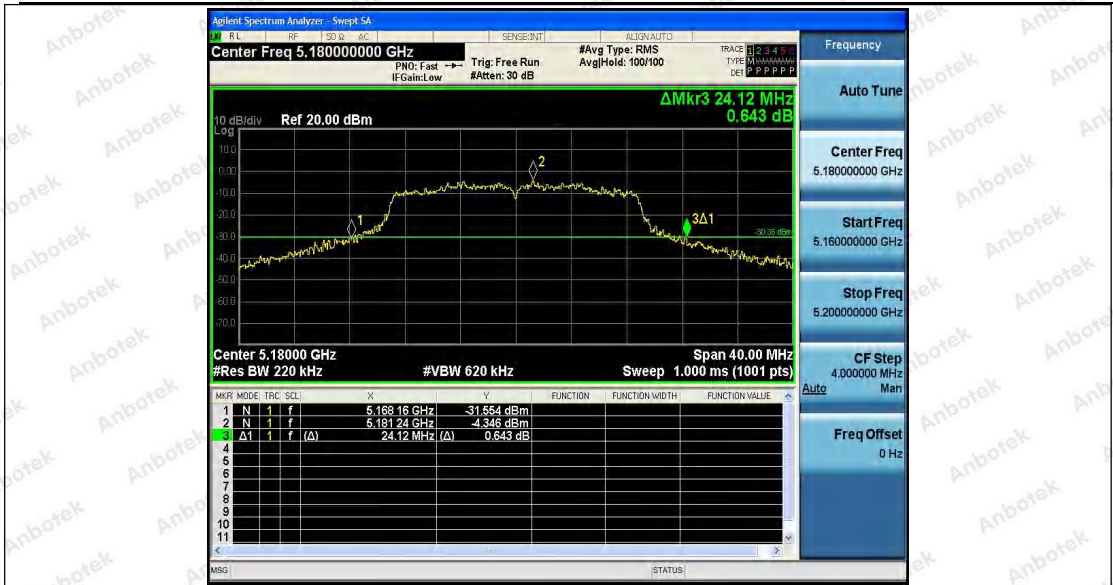

11N20SISO_Ant2_5180