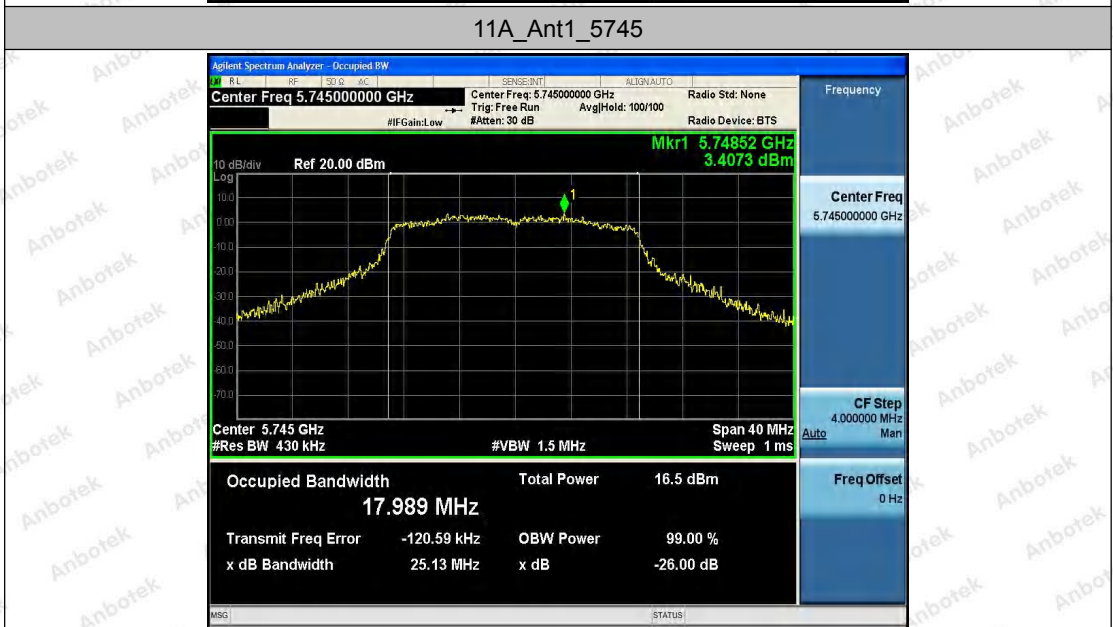

11A_Ant2_5745

Shenzhen Anbotek Compliance Laboratory Limited

Address: 1/F., Building D, Sogood Science and Technology Park, Sanwei Community, Hangcheng Street, Bao'an District, Shenzhen, Guangdong, China.

Tel: (86) 755-26066440 Fax: (86) 755-26014772 Email: service@anbotek.com

Hotline
400-003-0500
www.anbotek.com