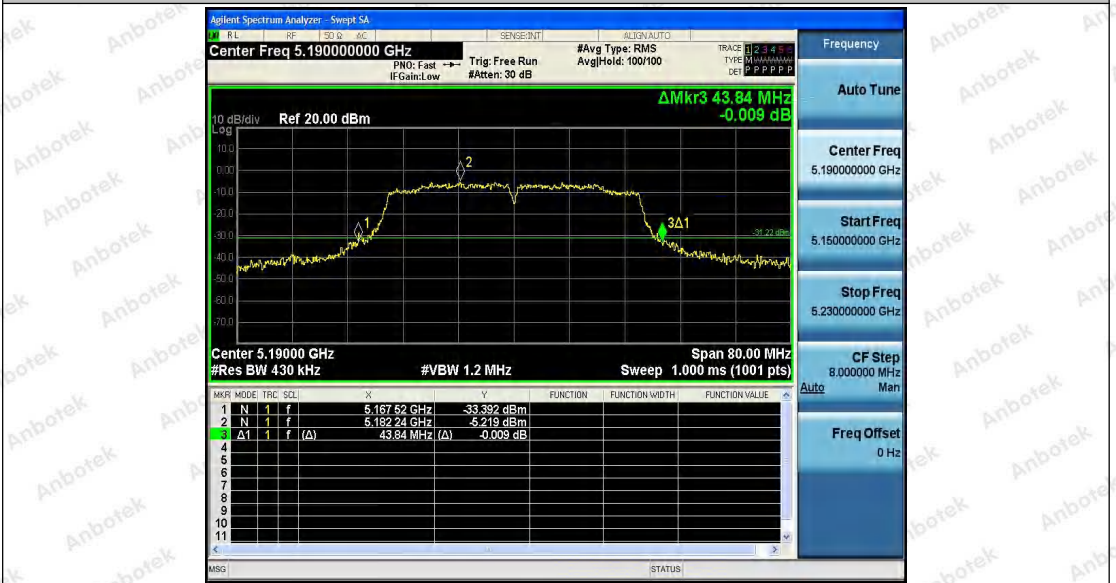

Shenzhen Anbotek Compliance Laboratory Limited

Address: 1/F., Building D, Sogood Science and Technology Park, Sanwei Community, Hangcheng Street, Bao'an District, Shenzhen, Guangdong, China.
Tel: (86) 755-26066440 Fax: (86) 755-26014772 Email: service@anbotek.com

Hotline 400-003-0500
www.anbotek.com