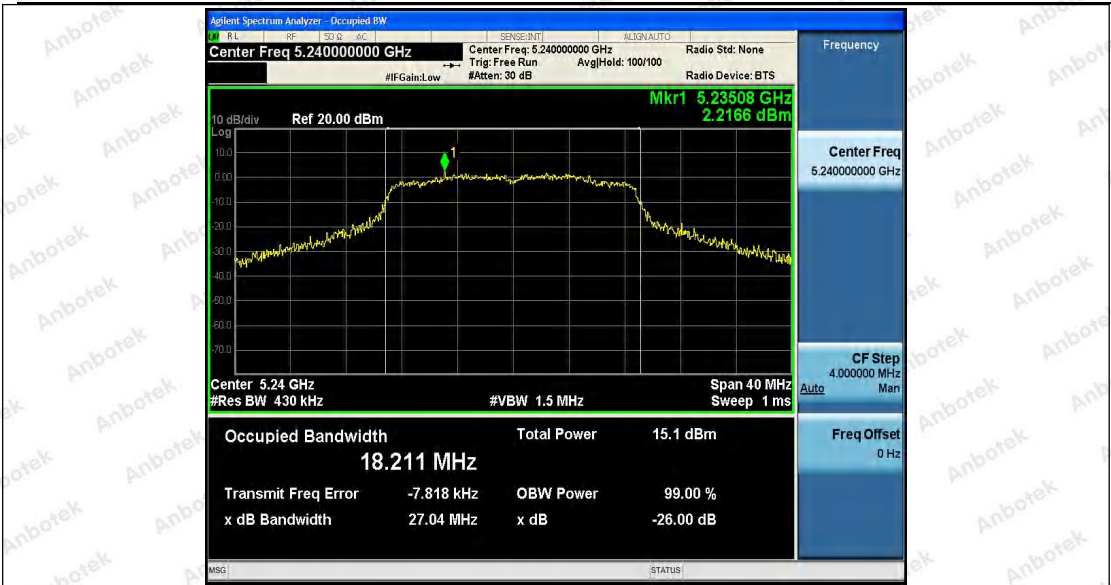

11AC20SISO_Ant1_5745