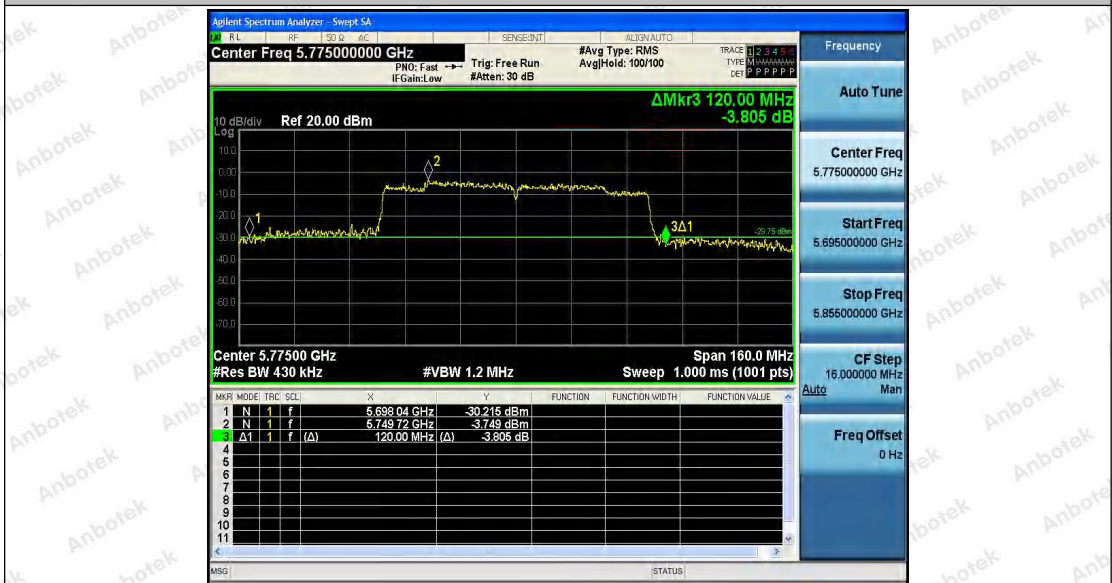

Shenzhen Anbotek Compliance Laboratory Limited

Address: 1/F., Building D, Sogood Science and Technology Park, Sanwei Community, Hangcheng Street, Bao'an District, Shenzhen, Guangdong, China.
Tel: (86) 755-26066440 Fax: (86) 755-26014772 Email: service@anbotek.com

Hotline
400-003-0500
www.anbotek.com