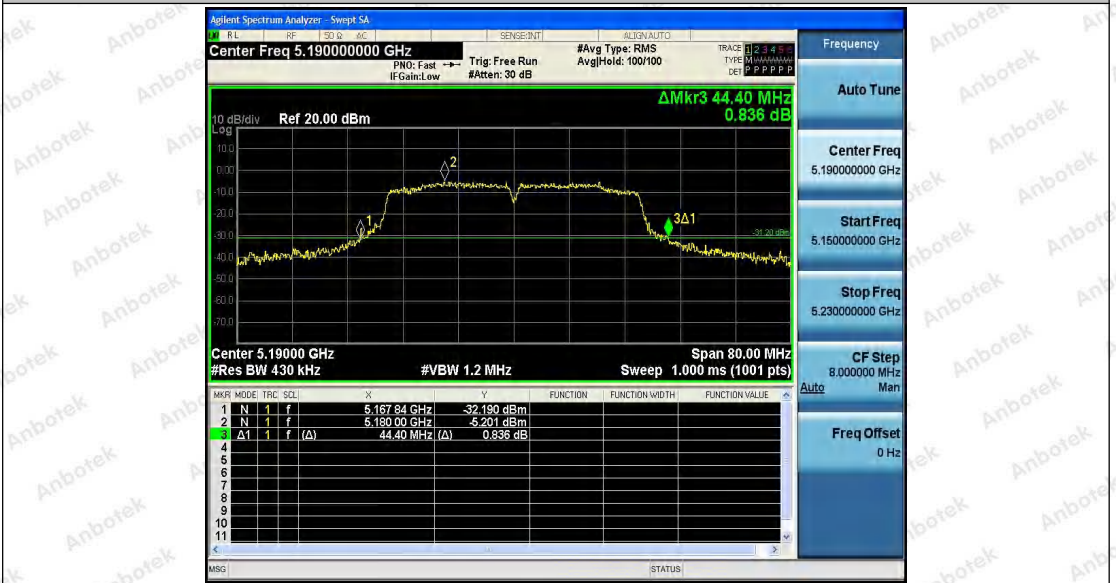

Shenzhen Anbotek Compliance Laboratory Limited

Address: 1/F., Building D, Sogood Science and Technology Park, Sanwei Community, Hangcheng Street, Bao'an District, Shenzhen, Guangdong, China.
Tel: (86) 755-26066440 Fax: (86) 755-26014772 Email: service@anbotek.com

Hotline 400-003-0500
www.anbotek.com