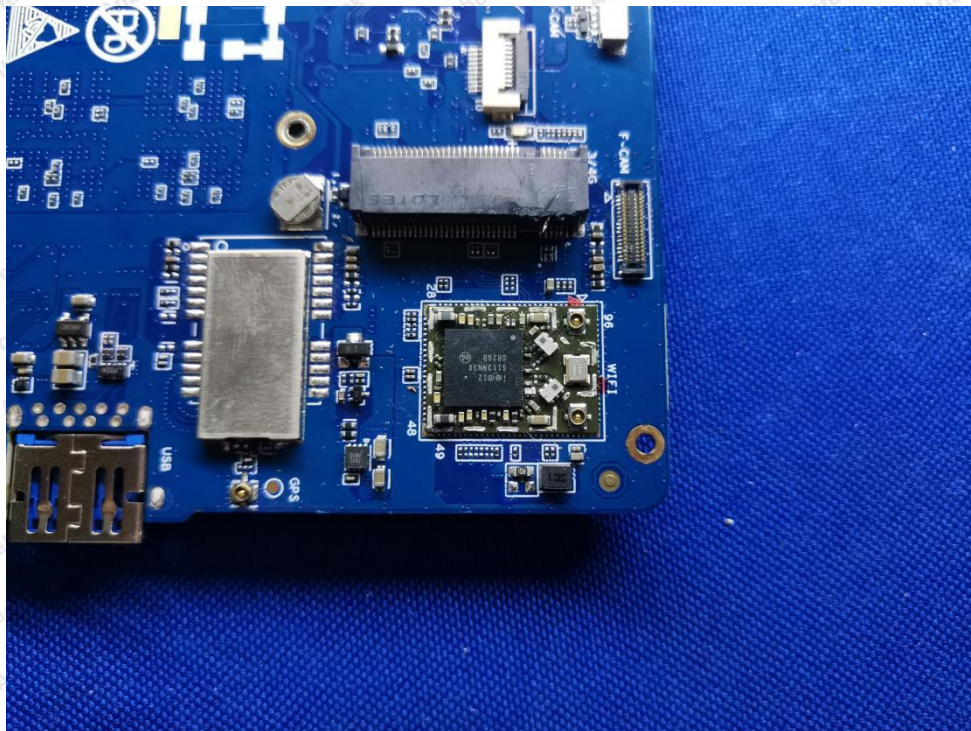

Anbotek

Product Safety

Shenzhen Anbotek Compliance Laboratory Limited

Address: 1/F., Building D, Sogood Science and Technology Park, Sanwei Community, Hangcheng Street, Bao'an District, Shenzhen, Guangdong, China.

Tel: (86) 755-26066440 Fax: (86) 755-26014772 Email: service@anbotek.com

Hotline
400-003-0500
www.anbotek.com