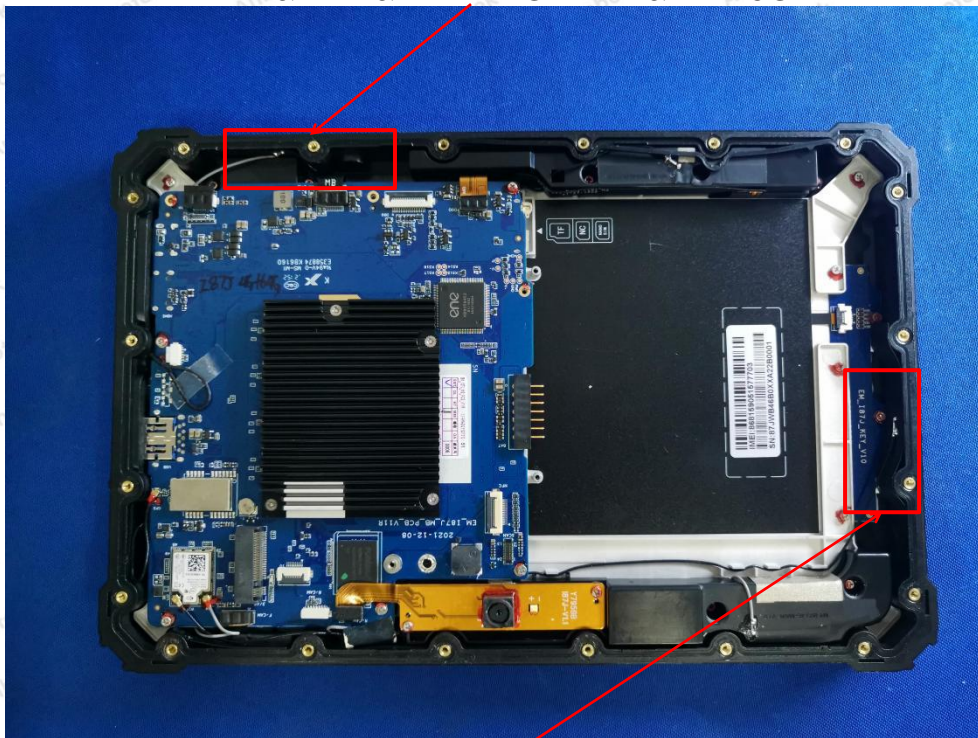

WiFi 2.4G ANT2 & WiFi 5G ANT2