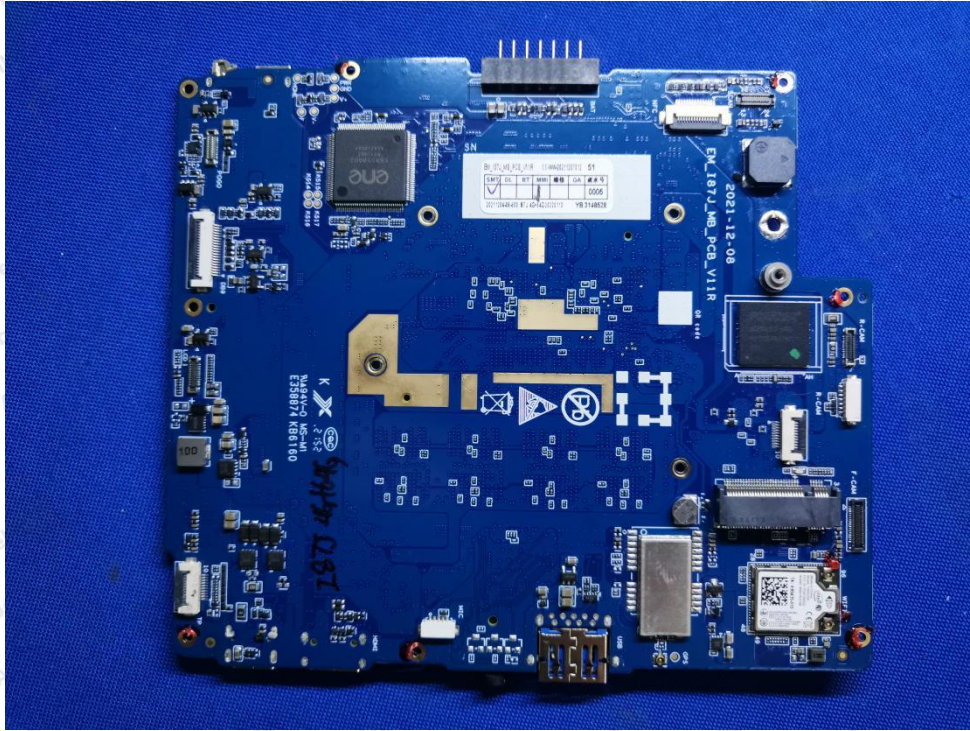

Shenzhen Anbotek Compliance Laboratory Limited

Address: 1/F., Building D, Sogood Science and Technology Park, Sanwei Community, Hangcheng Street, Bao'an District, Shenzhen, Guangdong, China.

Tel: (86) 755-26066440 Fax: (86) 755-26014772 Email: service@anbotek.com

Hotline
400-003-0500
www.anbotek.com