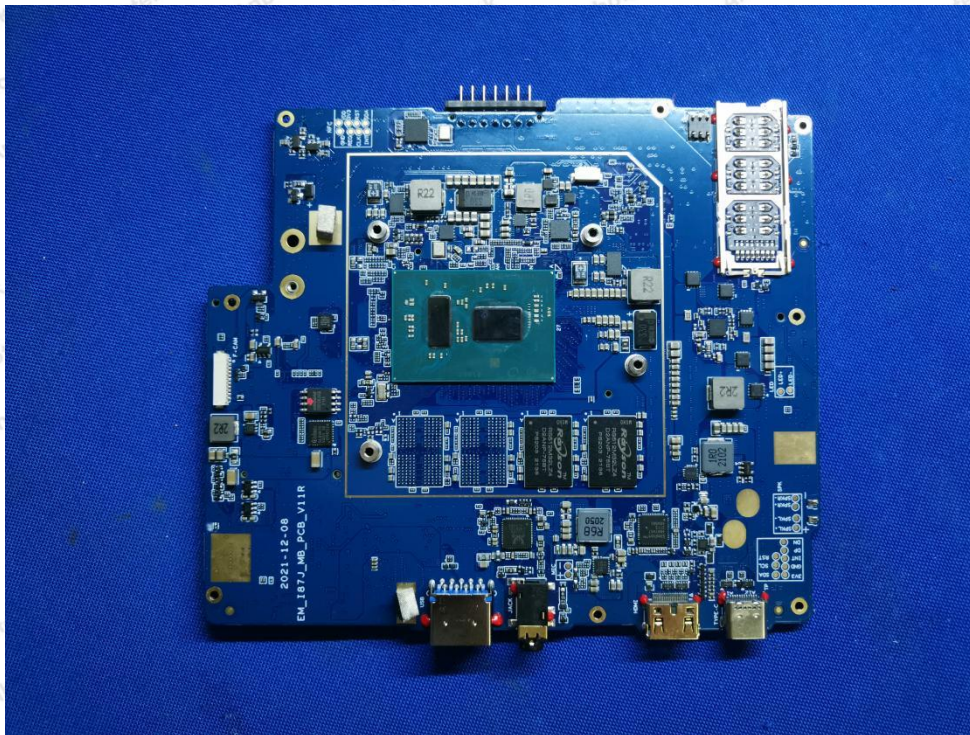

Shenzhen Anbotek Compliance Laboratory Limited

Address: 1/F., Building D, Sogood Science and Technology Park, Sanwei Community, Hangcheng Street, Bao'an District, Shenzhen, Guangdong, China.

Tel: (86) 755-26066440 Fax: (86) 755-26014772 Email: service@anbotek.com

Hotline
400-003-0500
www.anbotek.com