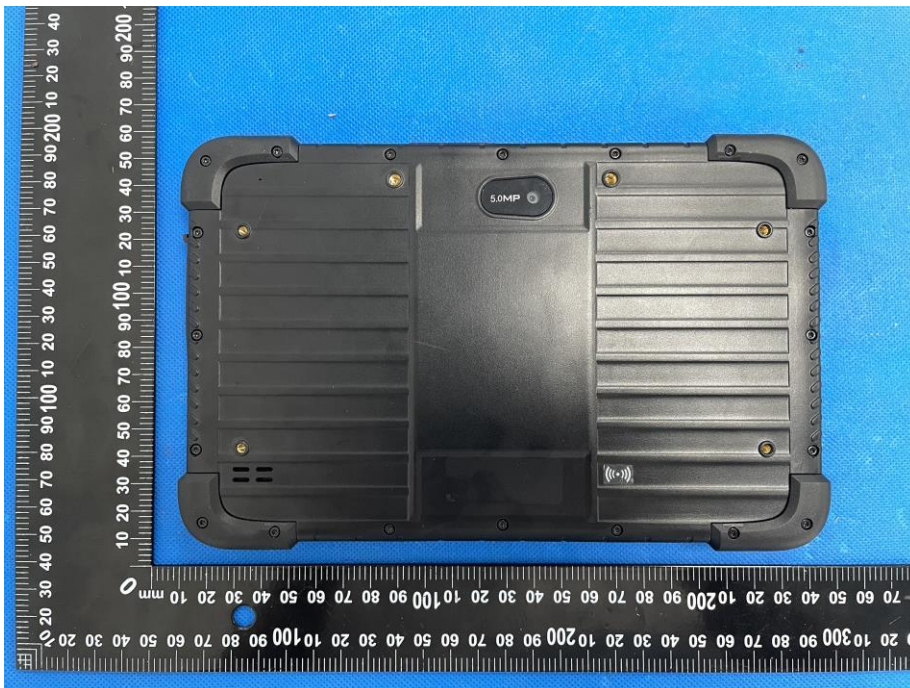

EUT Photographs**EUT Front View****EUT Back View**

Antenna View

Antenna:
NFC

EUT Test Setup Photographs

Test distance: 0mm

Front

Back

Left

Right

Top

Bottom