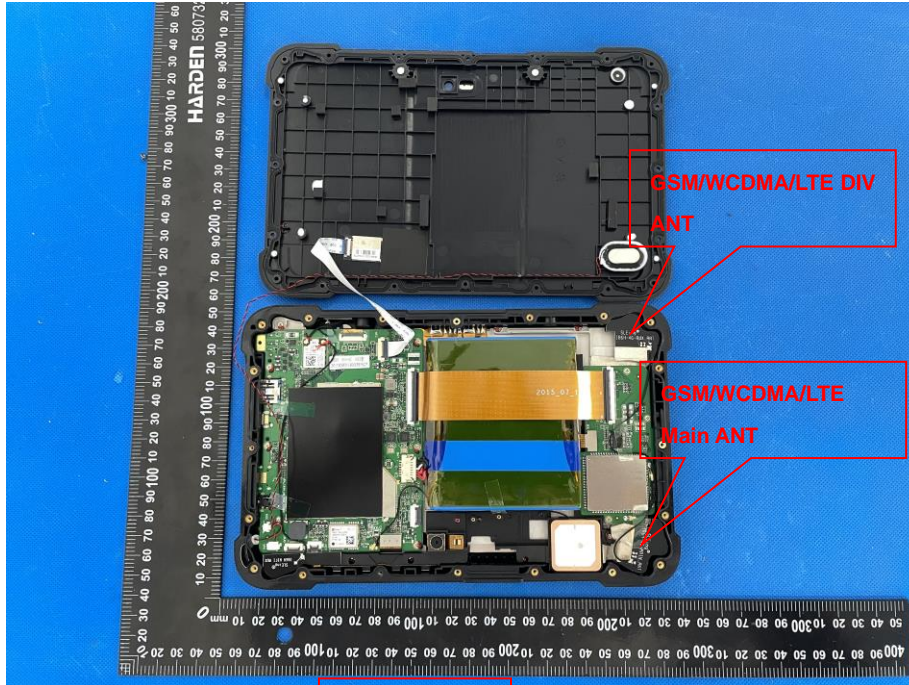

EUT Photographs**EUT Front View****EUT Back View**

Antenna View

Antenna:
NFC

EUT Test Setup Photographs

Test distance: 0mm

Front

Back

Left

Right

Top

Bottom