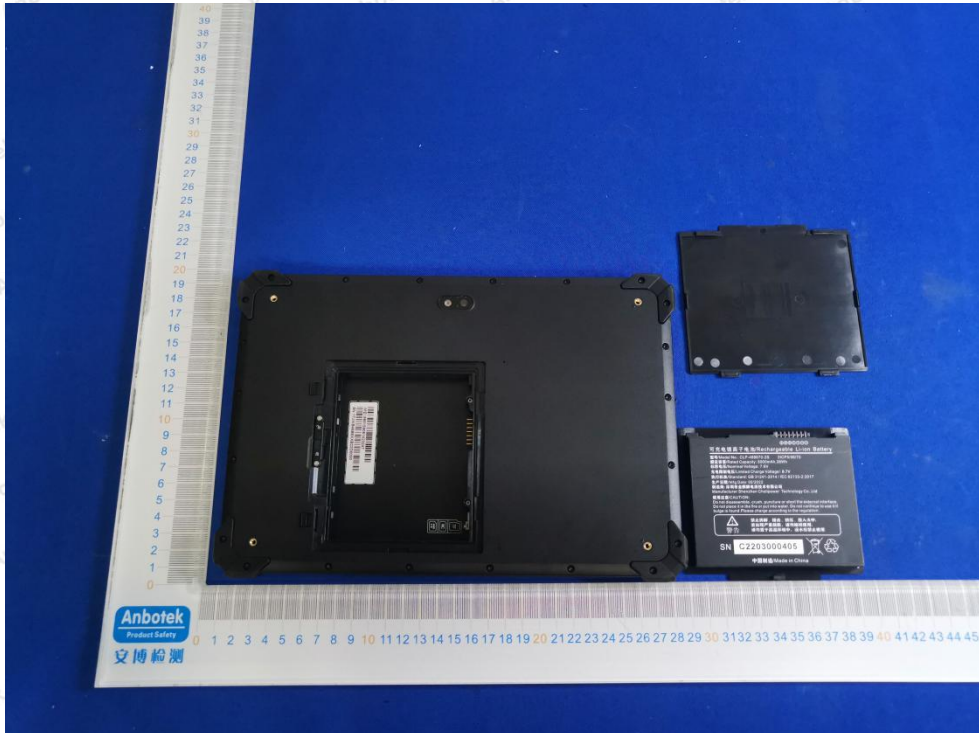

FCC ID: 2A37Q-EM-I17J

Shenzhen Anbotek Compliance Laboratory Limited

Address: 1/F., Building D, Sogood Science and Technology Park, Sanwei Community, Hangcheng Street, Bao'an District, Shenzhen, Guangdong, China.
Tel: (86) 755-26066440 Fax: (86) 755-26014772 Email: service@anbotek.com

Hotline
400-003-0500
www.anbotek.com