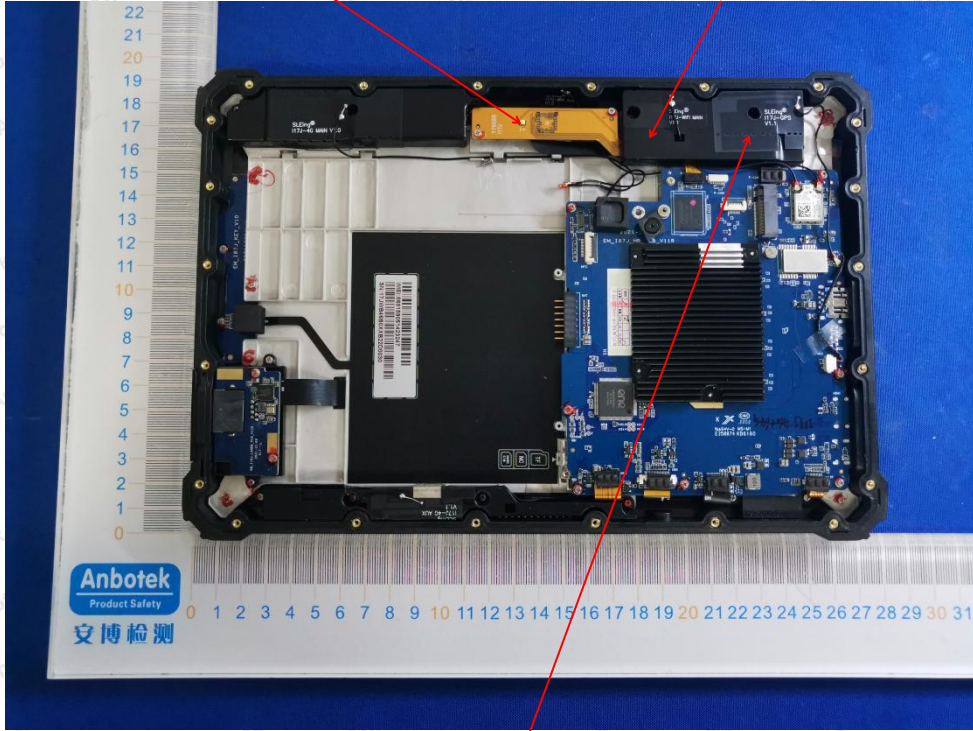

Hotline
400-003-0500
www.anbotek.com

BT&WIFI 2.4G&WIFI 5G ANT1

WIFI 2.4G&WIFI 5G ANT2

GPS ANT RX

Shenzhen Anbotek Compliance Laboratory Limited

Address: 1/F., Building D, Sogood Science and Technology Park, Sanwei Community, Hangcheng Street, Bao'an District, Shenzhen, Guangdong, China.
Tel: (86) 755-26066440 Fax: (86) 755-26014772 Email: service@anbotek.com