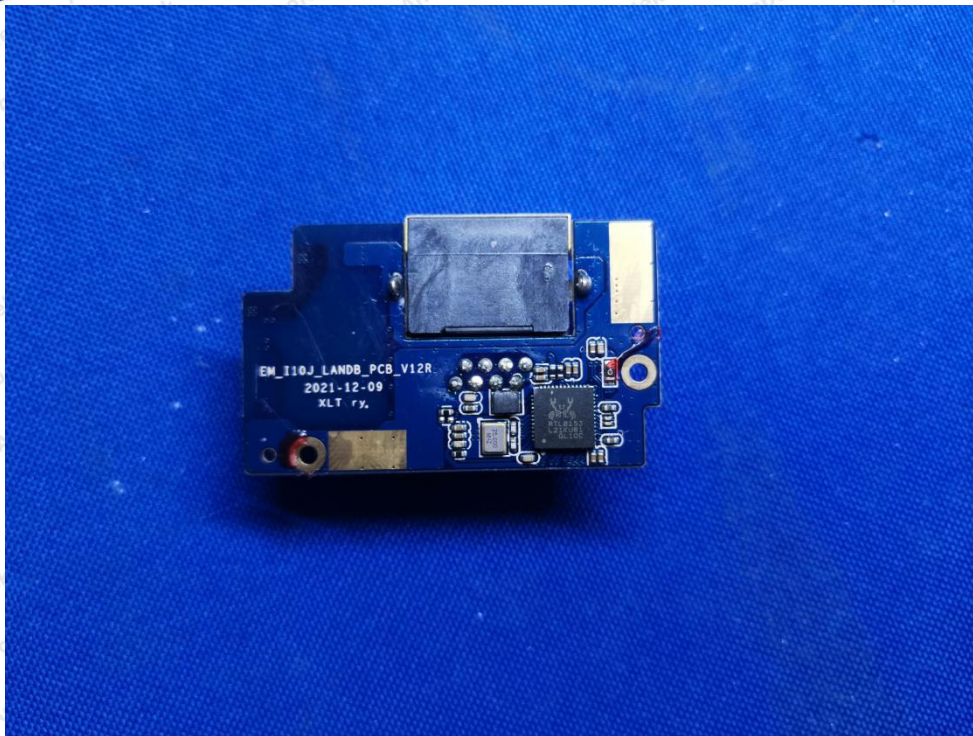

Shenzhen Anbotek Compliance Laboratory Limited

Address: 1/F., Building D, Sogood Science and Technology Park, Sanwei Community, Hangcheng Street, Bao'an District, Shenzhen, Guangdong, China.

Tel: (86) 755-26066440 Fax: (86) 755-26014772 Email: service@anbotek.com

Hotline
400-003-0500
www.anbotek.com