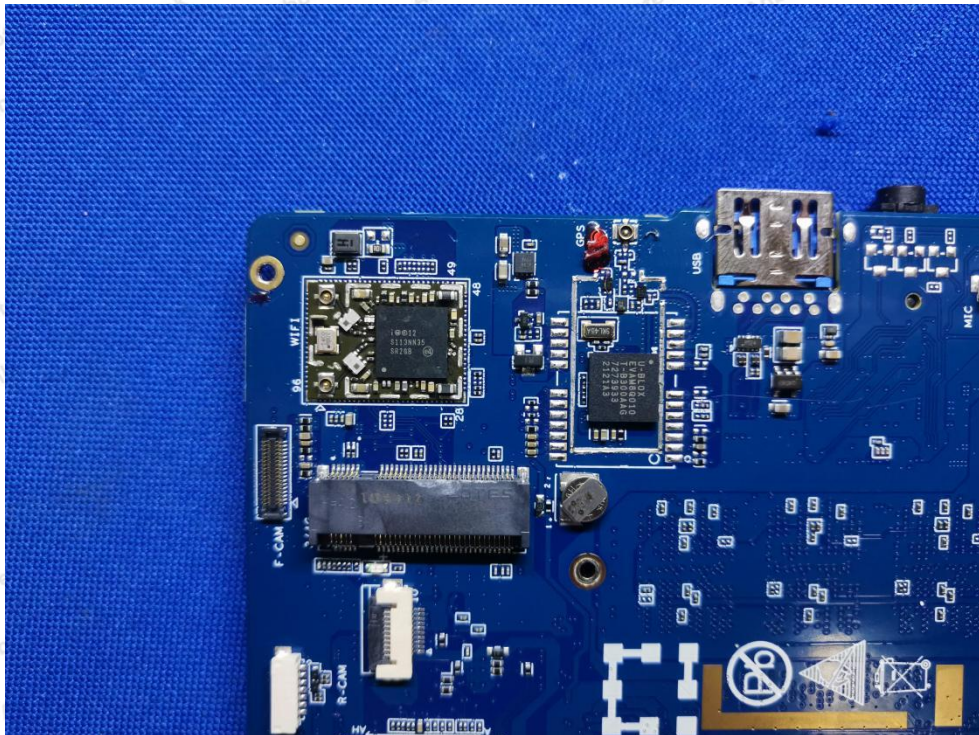

Shenzhen Anbotek Compliance Laboratory Limited

Address: 1/F., Building D, Sogood Science and Technology Park, Sanwei Community, Hangcheng Street, Bao'an District, Shenzhen, Guangdong, China.

Tel: (86) 755-26066440 Fax: (86) 755-26014772 Email: service@anbotek.com

Hotline
400-003-0500
www.anbotek.com