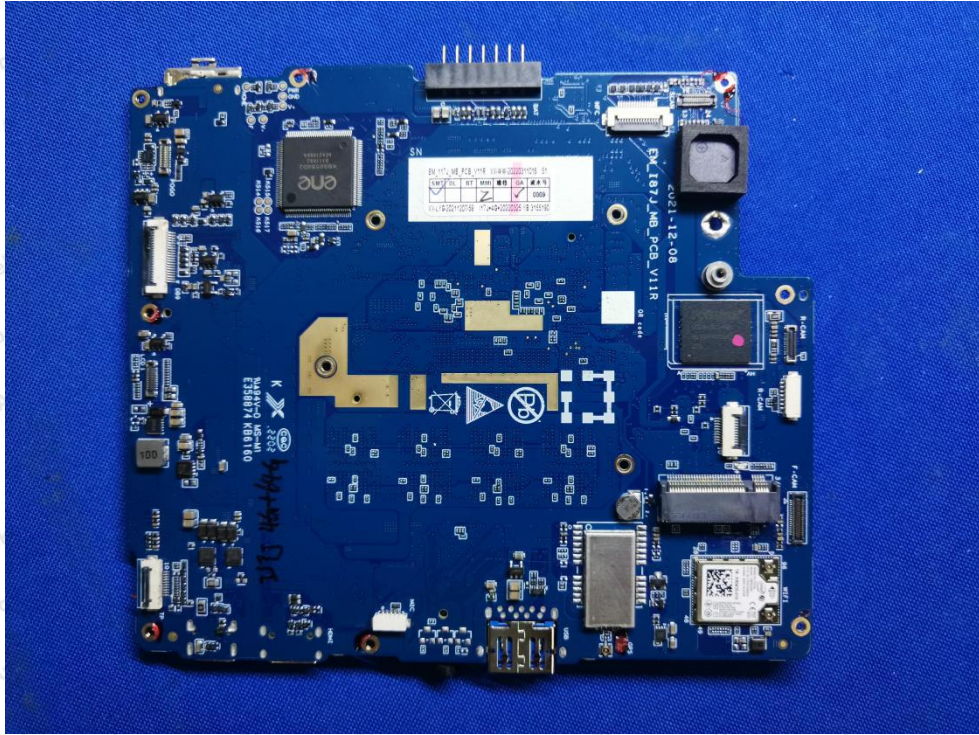

Shenzhen Anbotek Compliance Laboratory Limited

Address: 1/F., Building D, Sogood Science and Technology Park, Sanwei Community, Hangcheng Street, Bao'an District, Shenzhen, Guangdong, China.

Tel: (86) 755-26066440 Fax: (86) 755-26014772 Email: service@anbotek.com

Hotline
400-003-0500
www.anbotek.com