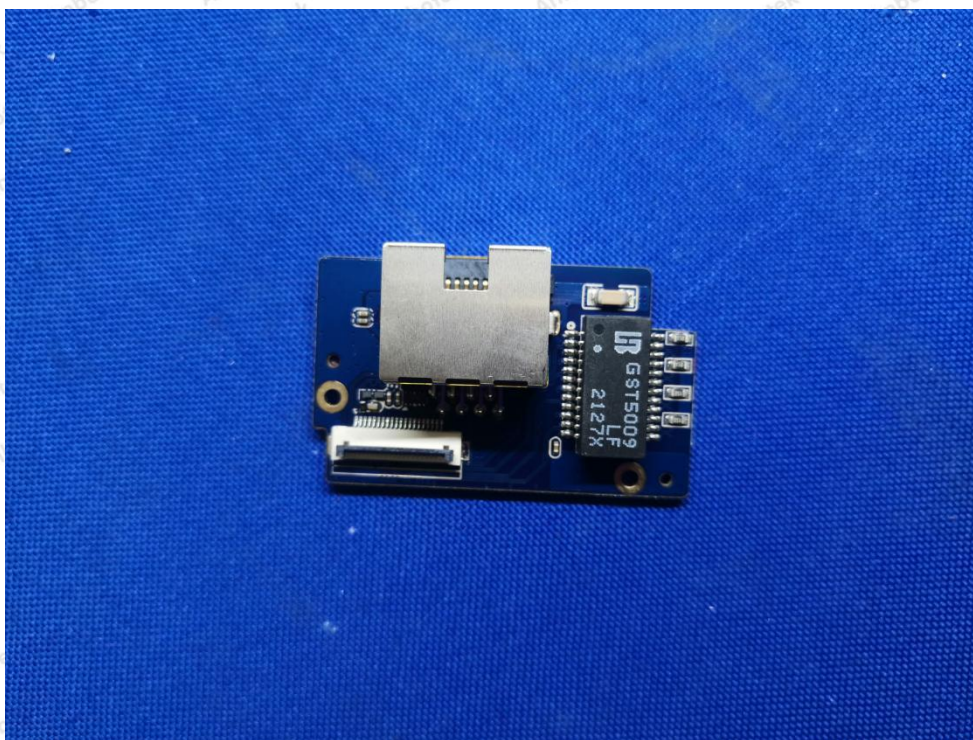

Shenzhen Anbotek Compliance Laboratory Limited

Address: 1/F., Building D, Sogood Science and Technology Park, Sanwei Community, Hangcheng Street, Bao'an District, Shenzhen, Guangdong, China.

Tel: (86) 755-26066440 Fax: (86) 755-26014772 Email: service@anbotek.com

Hotline
400-003-0500
www.anbotek.com