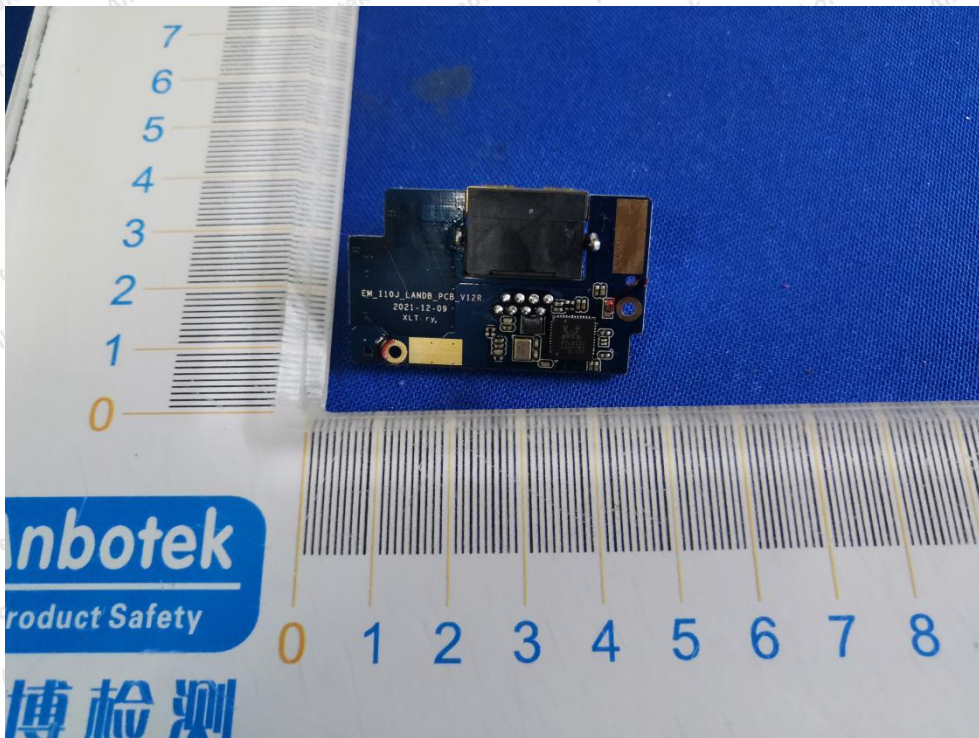

Anbotek

Product Safety

Shenzhen Anbotek Compliance Laboratory Limited

Address: 1/F., Building D, Sogood Science and Technology Park, Sanwei Community, Hangcheng Street, Bao'an District, Shenzhen, Guangdong, China.

Tel: (86) 755-26066440 Fax: (86) 755-26014772 Email: service@anbotek.com

Hotline
400-003-0500
www.anbotek.com