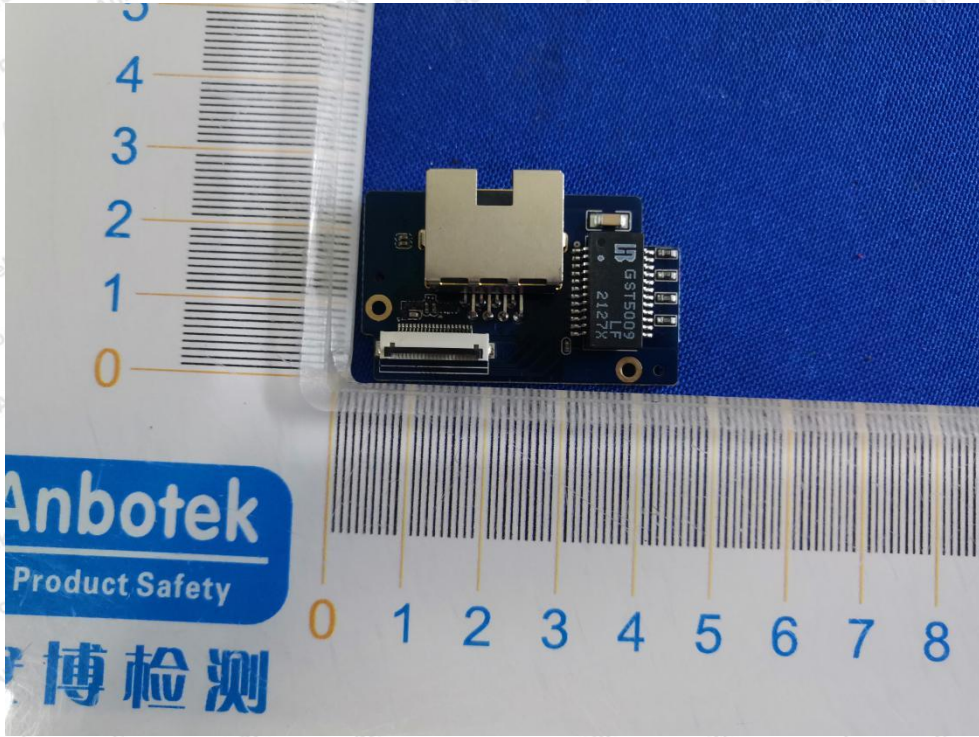

Anbotek

Product Safety

Shenzhen Anbotek Compliance Laboratory Limited

Address: 1/F., Building D, Sogood Science and Technology Park, Sanwei Community, Hangcheng Street, Bao'an District, Shenzhen, Guangdong, China.

Tel: (86) 755-26066440 Fax: (86) 755-26014772 Email: service@anbotek.com

Hotline
400-003-0500
www.anbotek.com