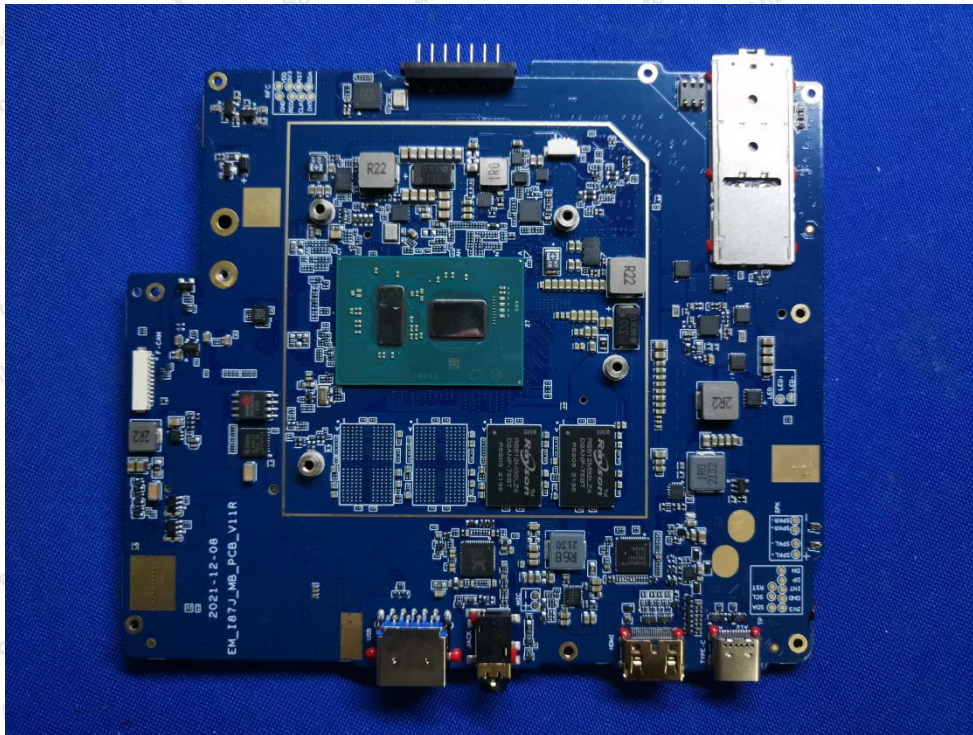

Anbotek

Product Safety

Shenzhen Anbotek Compliance Laboratory Limited

Address: 1/F., Building D, Sogood Science and Technology Park, Sanwei Community, Hangcheng Street, Bao'an District, Shenzhen, Guangdong, China.

Tel: (86) 755-26066440 Fax: (86) 755-26014772 Email: service@anbotek.com

Hotline
400-003-0500
www.anbotek.com