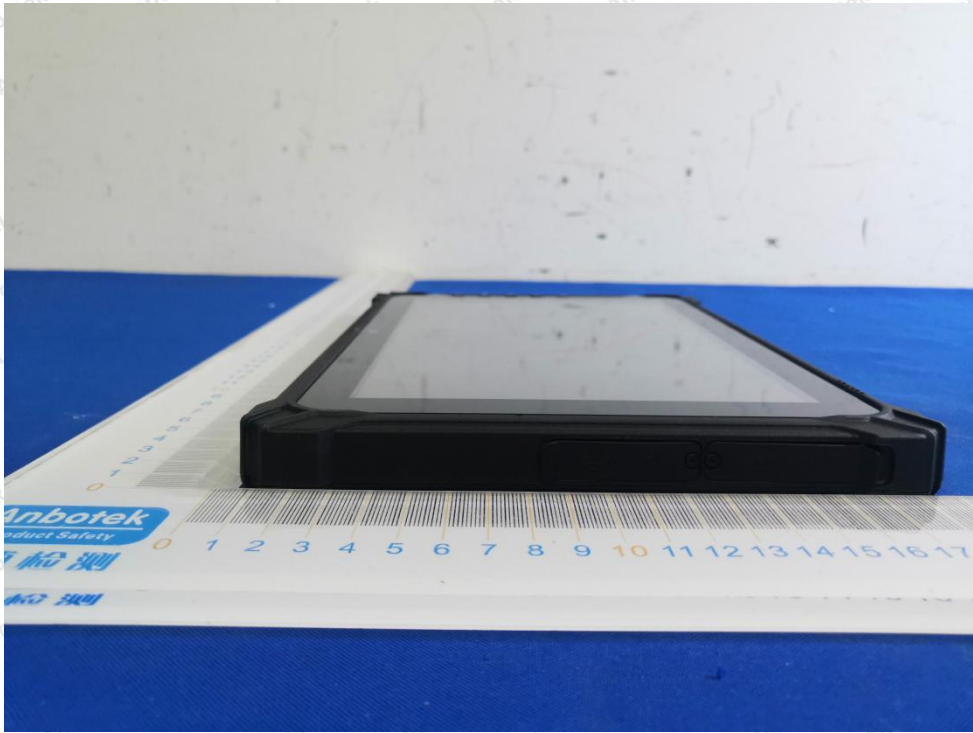

Shenzhen Anbotek Compliance Laboratory Limited

Address: 1/F., Building D, Sogood Science and Technology Park, Sanwei Community, Hangcheng Street, Bao'an District, Shenzhen, Guangdong, China.
Tel: (86) 755-26066440 Fax: (86) 755-26014772 Email: service@anbotek.com

Hotline
400-003-0500
www.anbotek.com