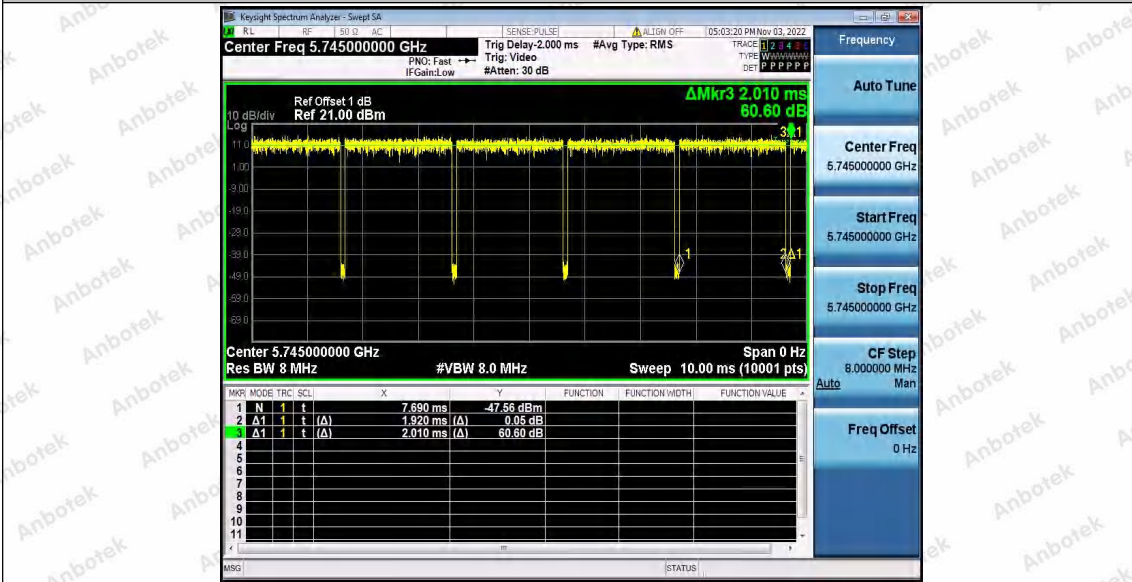

11A_Ant1_5745

11A_Ant1_5785