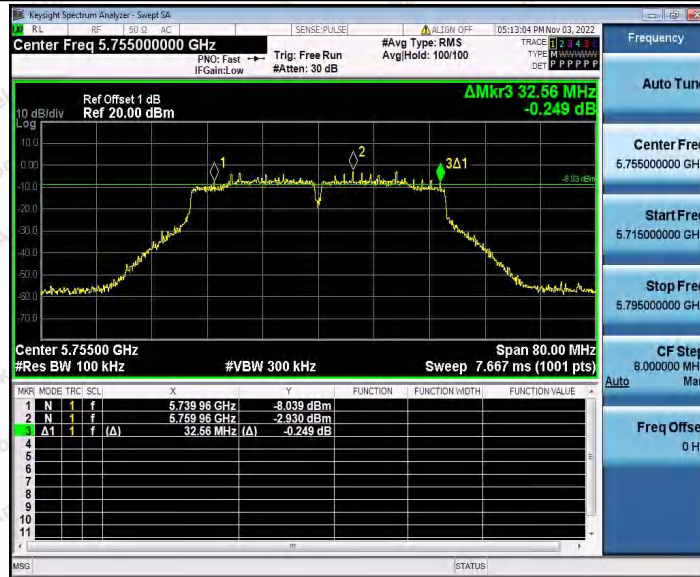

11N40SISO_Ant1_5755

11N40SISO_Ant1_5795

Shenzhen Anbotek Compliance Laboratory Limited

Address: 1/F., Building D, Sogood Science and Technology Park, Sanwei Community, Hangcheng Street, Bao'an District, Shenzhen, Guangdong, China.
Tel: (86) 0755-26066440 Fax: (86) 0755-26014772 Email: service@anbotek.com

Hotline 400-003-0500
www.anbotek.com.cn