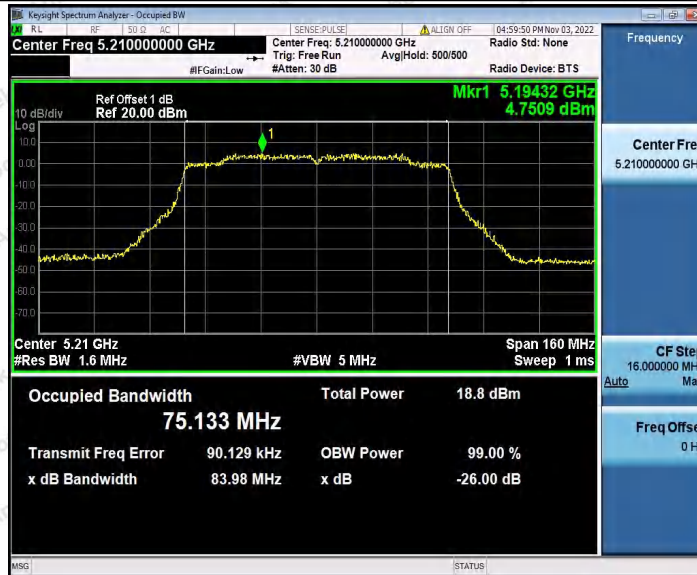

11AC80SISO_Ant1_5210

11AC80SISO_Ant1_5775

Shenzhen Anbotek Compliance Laboratory Limited

Address: 1/F., Building D, Sogood Science and Technology Park, Sanwei Community, Hangcheng Street, Bao'an District, Shenzhen, Guangdong, China.
Tel: (86) 0755-26066440 Fax: (86) 0755-26014772 Email: service@anbotek.com

Hotline
400-003-0500
www.anbotek.com.cn