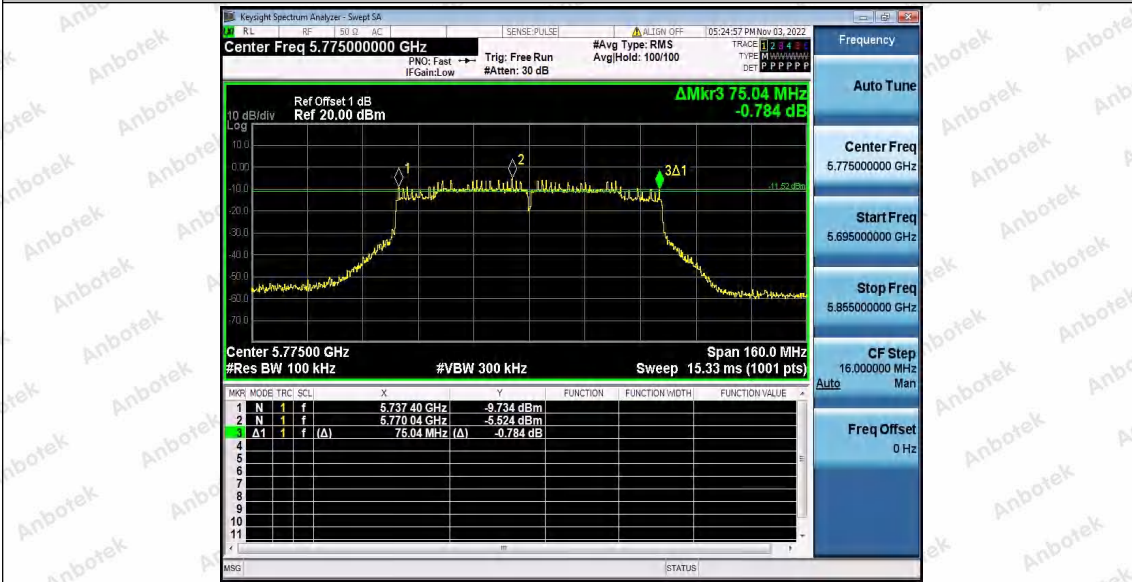

11AC80SISO_Ant1_5775

Shenzhen Anbotek Compliance Laboratory Limited

Address: 1/F., Building D, Sogood Science and Technology Park, Sanwei Community, Hangcheng Street, Bao'an District, Shenzhen, Guangdong, China.
Tel: (86) 0755-26066440 Fax: (86) 0755-26014772 Email: service@anbotek.com

Hotline
400-003-0500
www.anbotek.com.cn