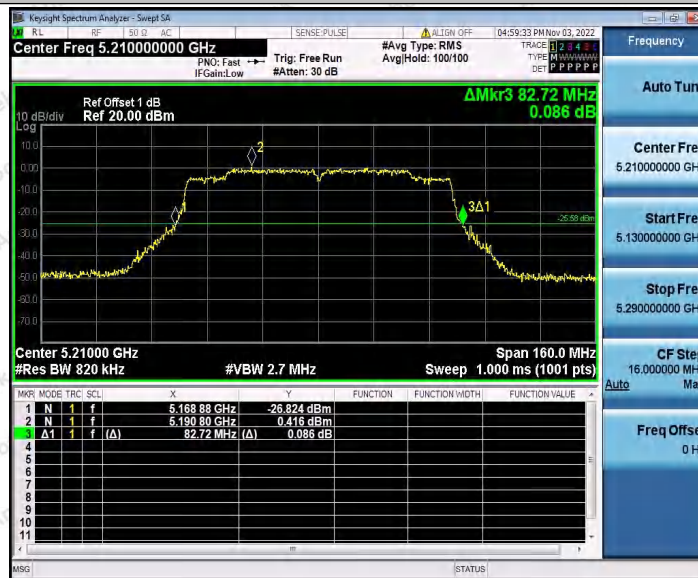

11AC80SISO_Ant1_5210

11AC80SISO_Ant1_5775

Shenzhen Anbotek Compliance Laboratory Limited

Address: 1/F., Building D, Sogood Science and Technology Park, Sanwei Community, Hangcheng Street, Bao'an District, Shenzhen, Guangdong, China.
Tel: (86) 0755-26066440 Fax: (86) 0755-26014772 Email: service@anbotek.com

Hotline
400-003-0500
www.anbotek.com.cn