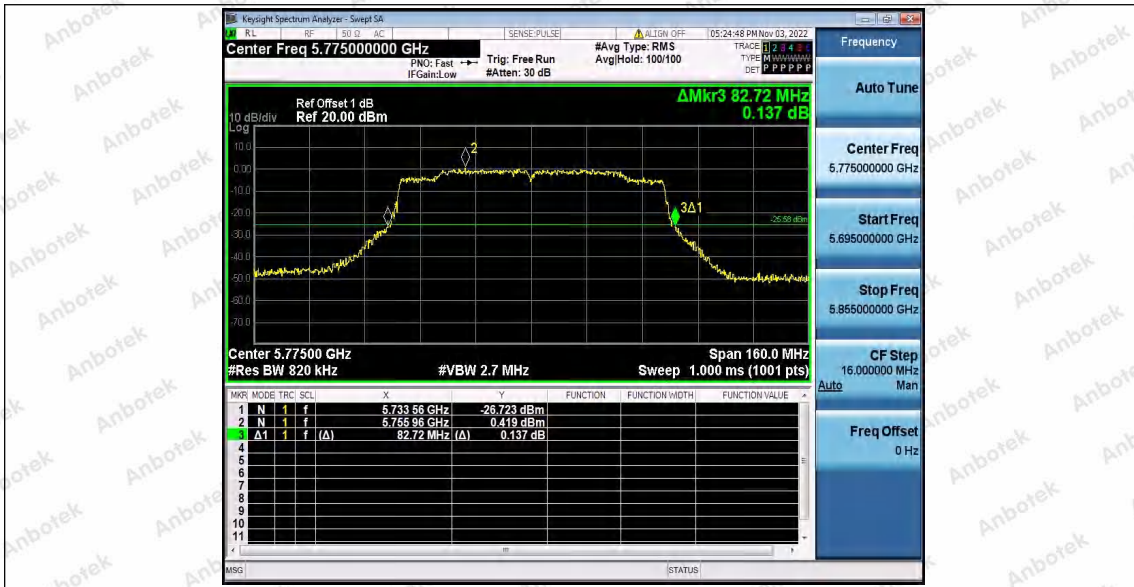

Shenzhen Anbotek Compliance Laboratory Limited

Address: 1/F., Building D, Sogood Science and Technology Park, Sanwei Community, Hangcheng Street, Bao'an District, Shenzhen, Guangdong, China.
Tel: (86) 0755-26066440 Fax: (86) 0755-26014772 Email: service@anbotek.com

Hotline 400-003-0500
www.anbotek.com.cn