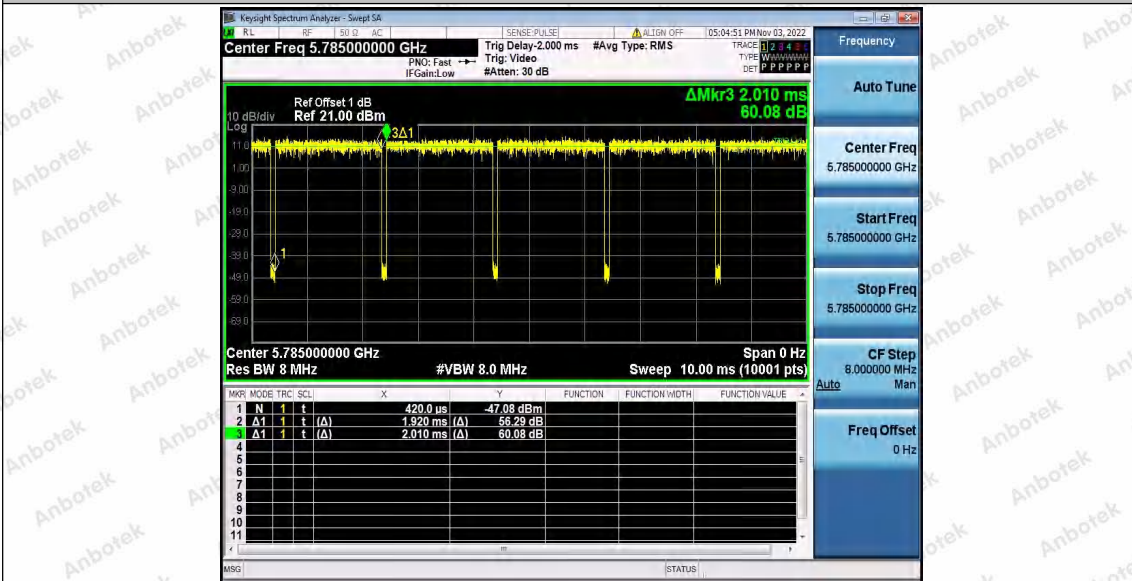

Hotline 400-003-0500
 www.anbotek.com.cn

11A_Ant1_5745

11A_Ant1_5785

Shenzhen Anbotek Compliance Laboratory Limited

Address: 1/F., Building D, Sogood Science and Technology Park, Sanwei Community, Hangcheng Street, Bao'an District, Shenzhen, Guangdong, China.
 Tel: (86) 0755-26066440 Fax: (86) 0755-26014772 Email: service@anbotek.com