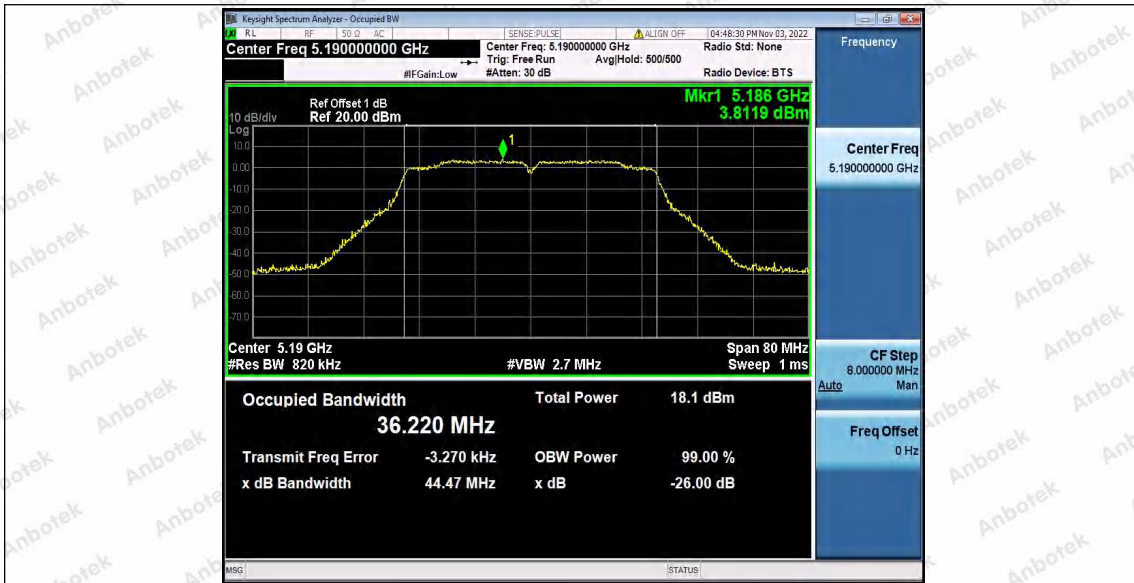

11N40SISO_Ant1_5230