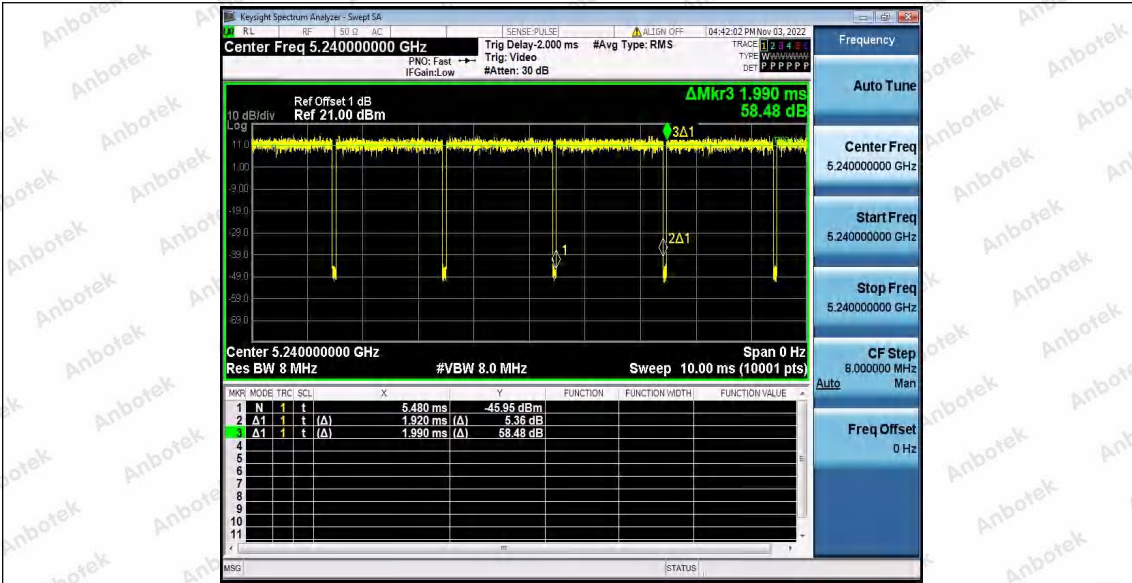

11A_Ant1_5745