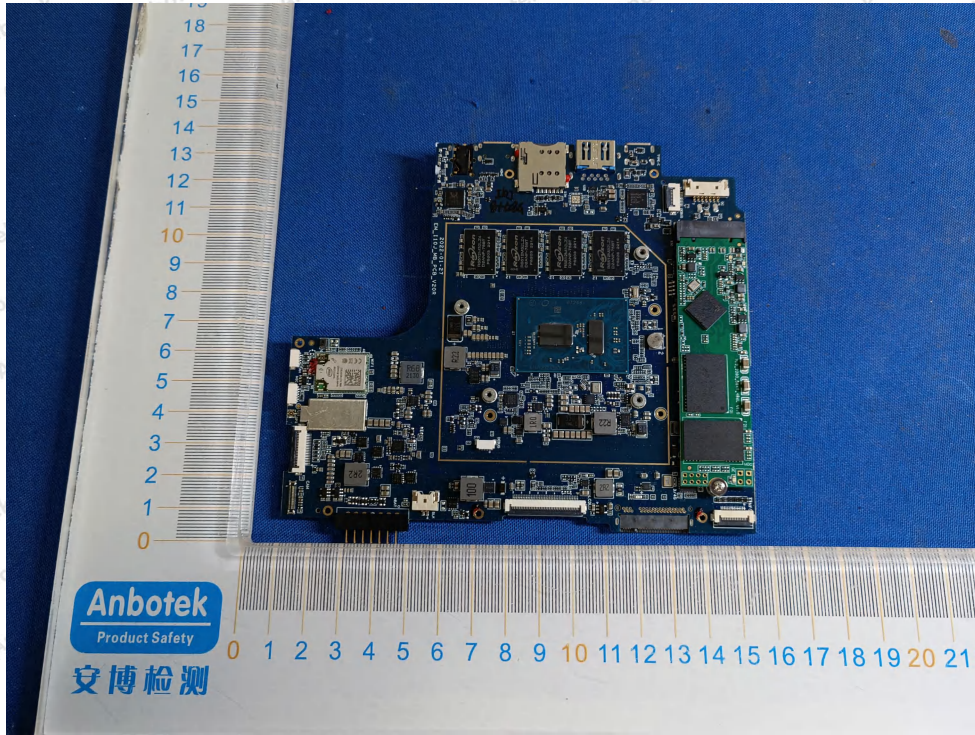

Internal Photograph

BT & WiFi ANT

Anbotek

Product Safety

Shenzhen Anbotek Compliance Laboratory Limited

Address: 1/F., Building D, Sogood Science and Technology Park, Sanwei Community, Hangcheng Street, Bao'an District, Shenzhen, Guangdong, China.
Tel: (86) 0755-26066440 Fax: (86) 0755-26014772 Email: service@anbotek.com