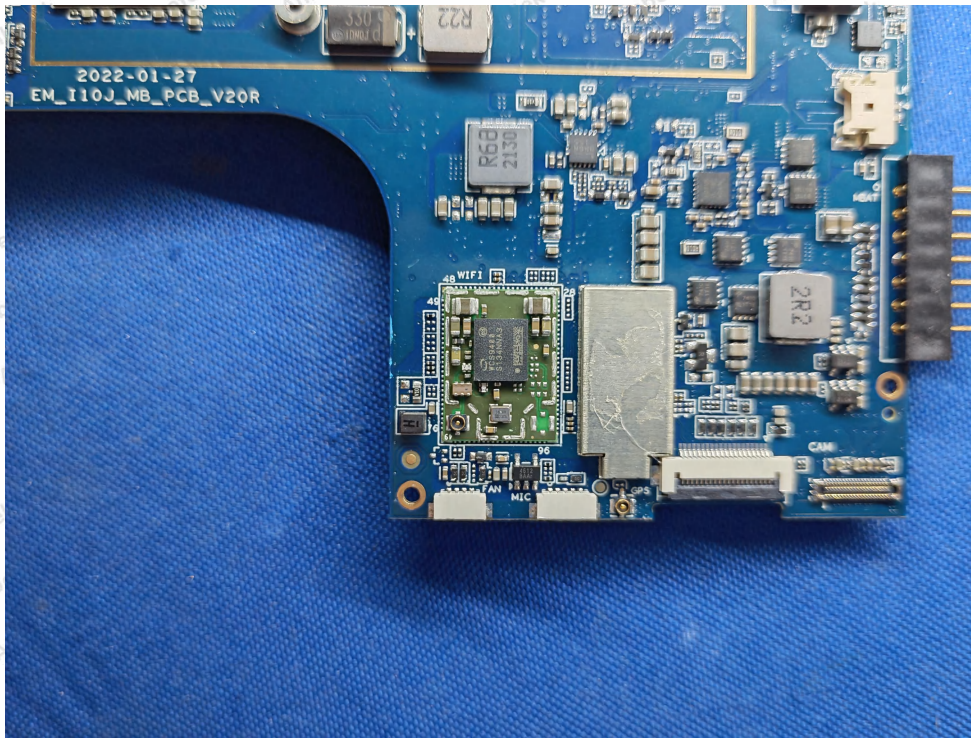

Anbotek

Product Safety

Shenzhen Anbotek Compliance Laboratory Limited

Address: 1/F., Building D, Sogood Science and Technology Park, Sanwei Community, Hangcheng Street, Bao'an District, Shenzhen, Guangdong, China.
Tel: (86) 0755-26066440 Fax: (86) 0755-26014772 Email: service@anbotek.com

Code: AB-RF-05-b

Hotline
400-003-0500
www.anbotek.com.cn