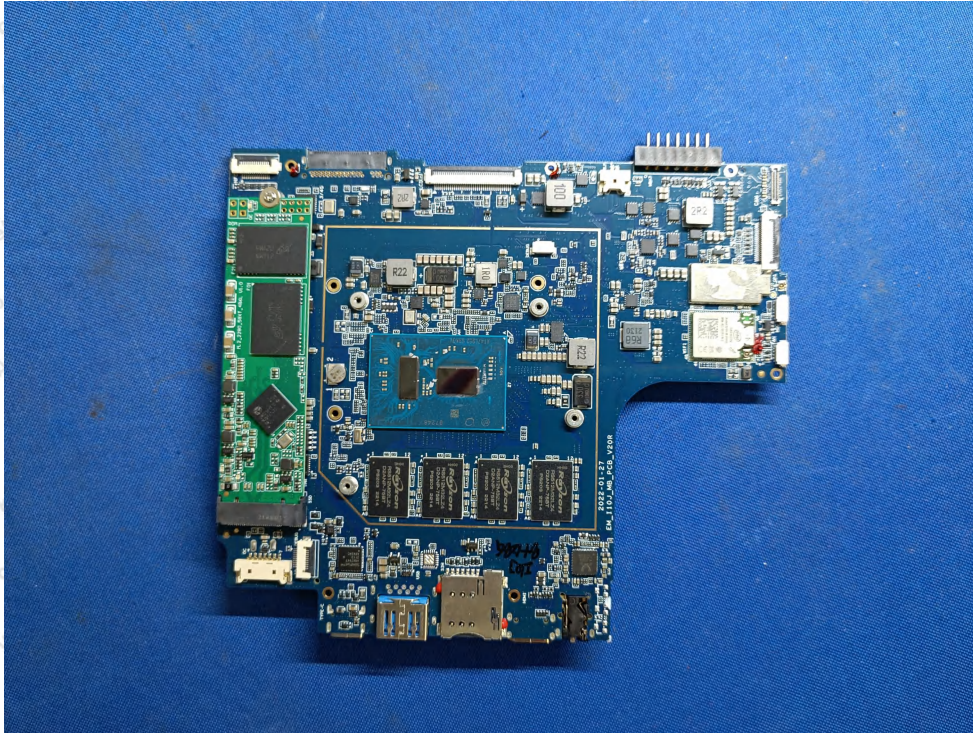

Shenzhen Anbotek Compliance Laboratory Limited

Address: 1/F., Building D, Sogood Science and Technology Park, Sanwei Community, Hangcheng Street, Bao'an District, Shenzhen, Guangdong, China.
Tel: (86) 0755-26066440 Fax: (86) 0755-26014772 Email: service@anbotek.com

Code: AB-RF-05-b

Hotline
400-003-0500
www.anbotek.com.cn