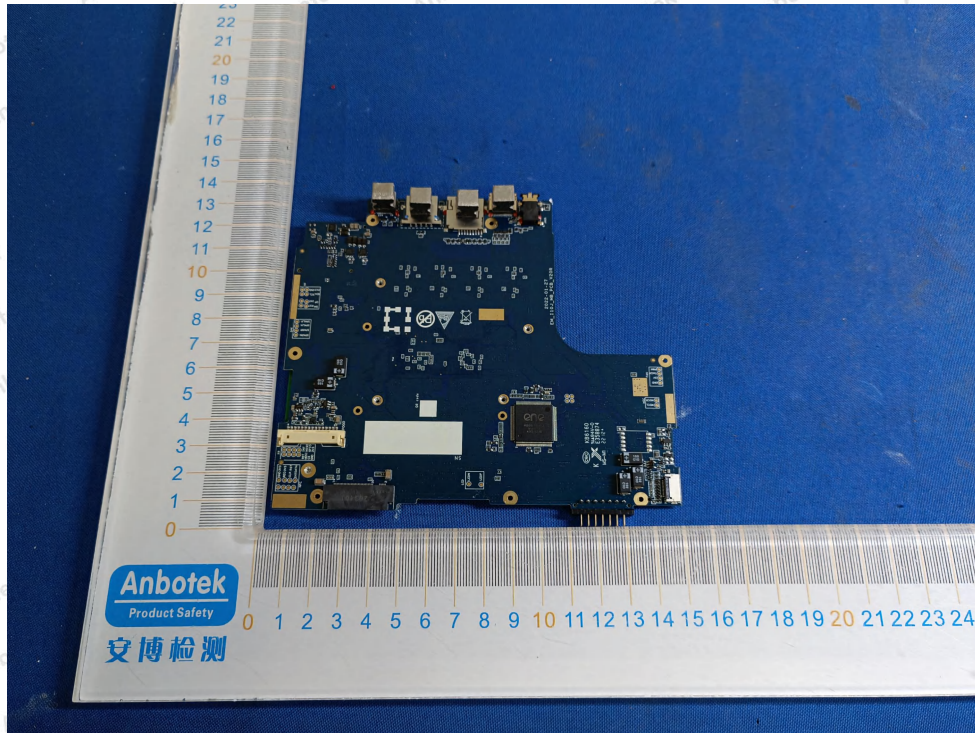

Internal Photograph

BT & WiFi ANT

Anbotek

Product Safety

Shenzhen Anbotek Compliance Laboratory Limited

Address: 1/F., Building D, Sogood Science and Technology Park, Sanwei Community, Hangcheng Street, Bao'an District, Shenzhen, Guangdong, China.
Tel: (86) 0755-26066440 Fax: (86) 0755-26014772 Email: service@anbotek.com