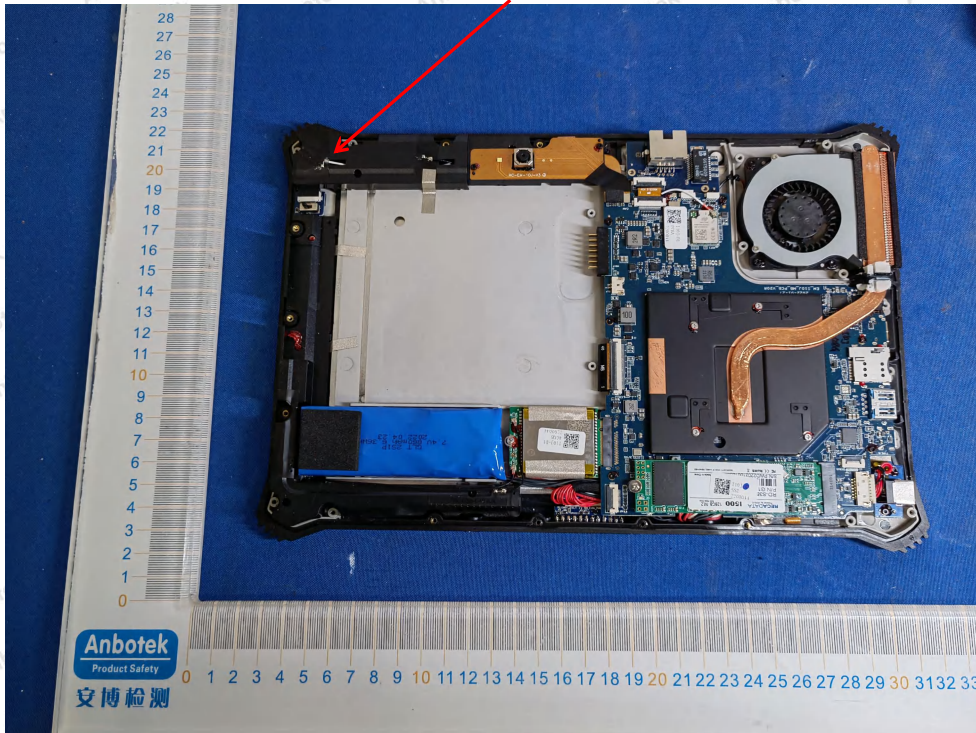

Internal Photograph

BT & WiFi ANT

Anbotek

Product Safety

Shenzhen Anbotek Compliance Laboratory Limited

Address: 1/F., Building D, Sogood Science and Technology Park, Sanwei Community, Hangcheng Street, Bao'an District, Shenzhen, Guangdong, China.
Tel: (86) 0755-26066440 Fax: (86) 0755-26014772 Email: service@anbotek.com