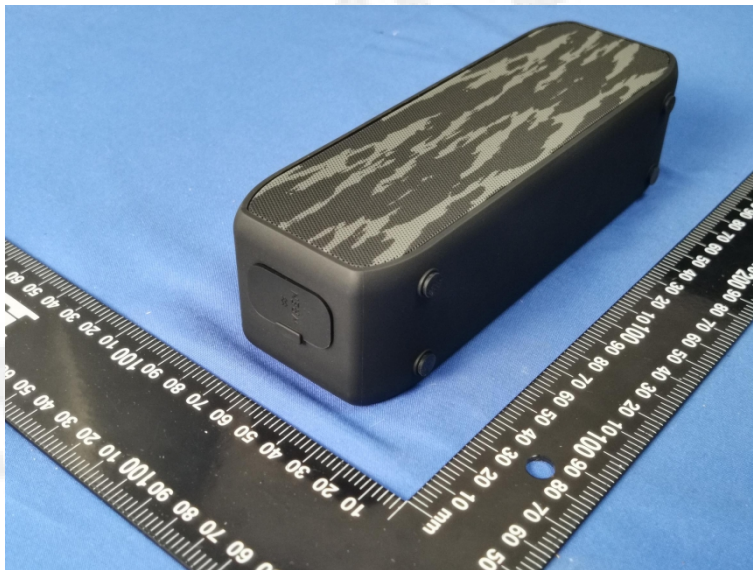

External Photos of EUT

Black Tiger Camo

Blue Water Camo