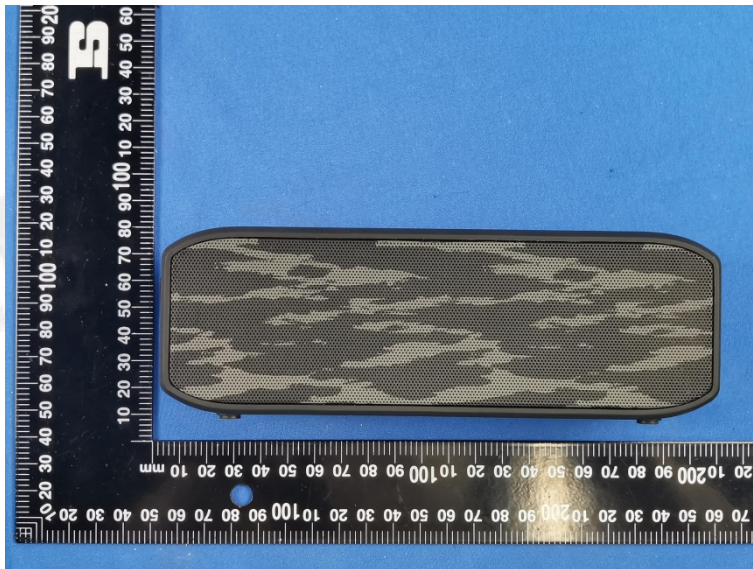

External Photos of EUT

Black Tiger Camo

Blue Water Camo