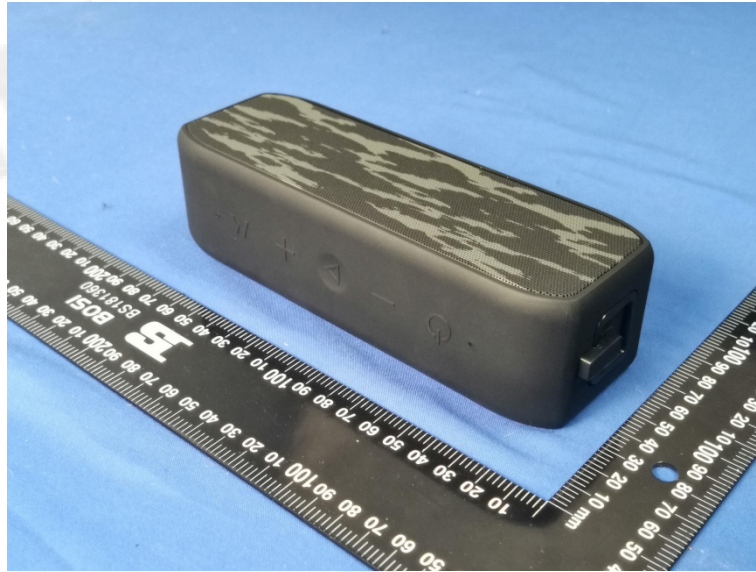

External Photos of EUT

Black Tiger Camo

Blue Water Camo