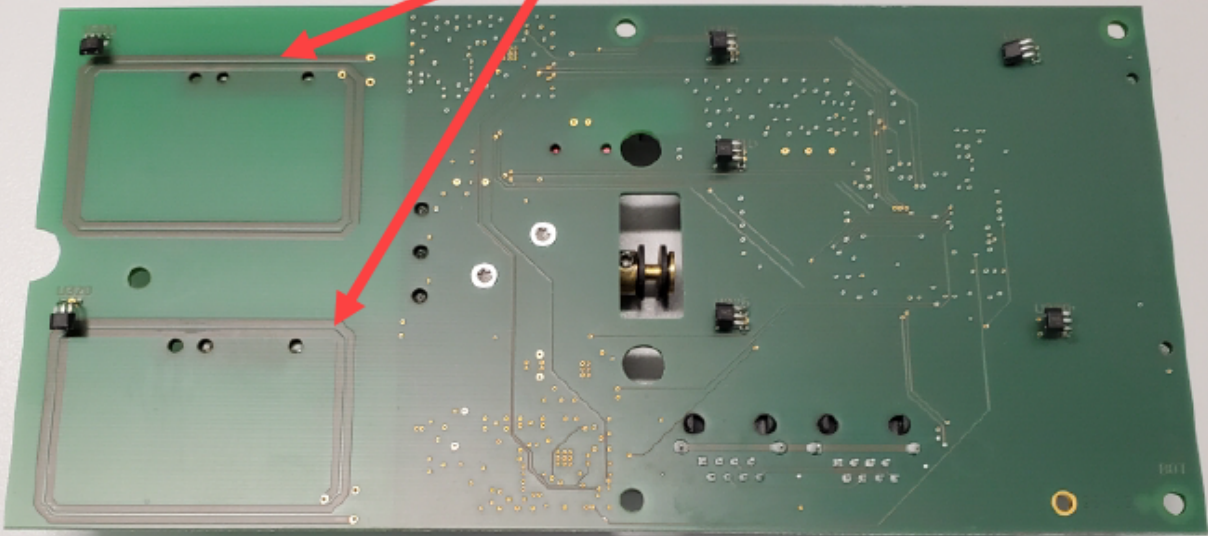

Cross Switch 20005732
Inductive Loop Antennas,
51mm x 35mm

Access Point I/O 20008971
Inductive loop antenna 51mm x 35mm