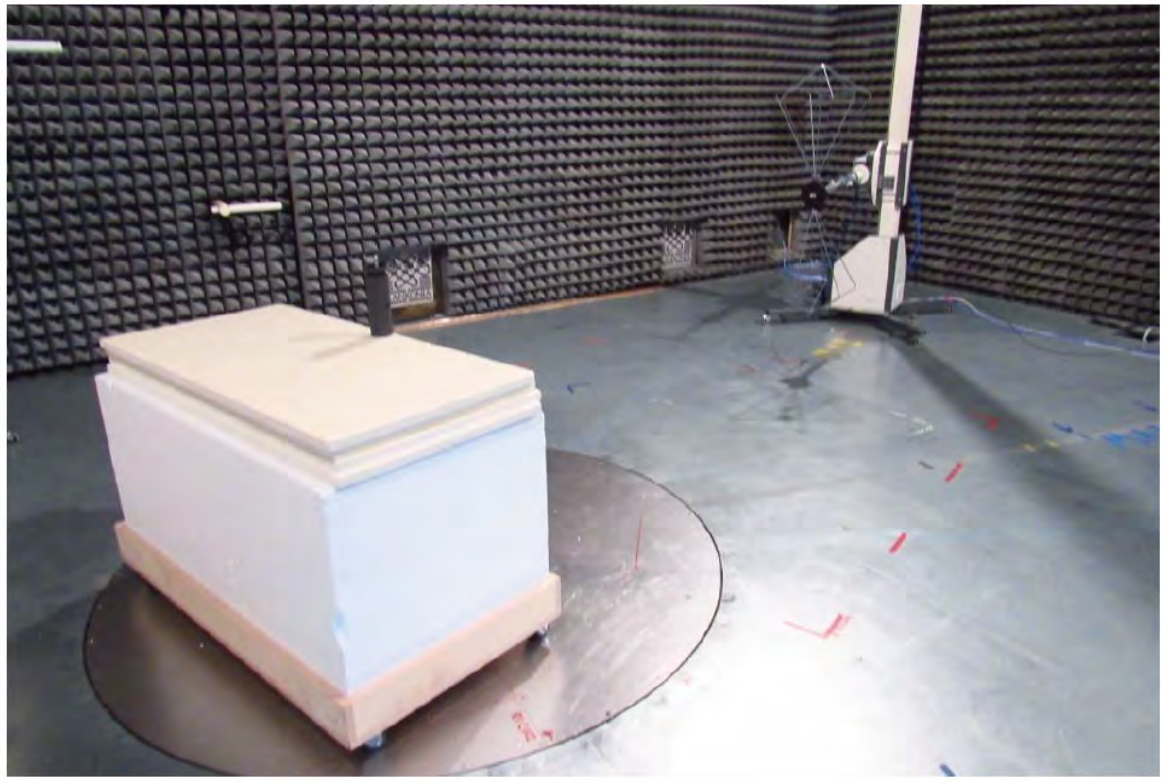

Setup for measurements below 1 GHz

Setup for measurements above 1 GHz

Setup for measurements above 1 GHz

Setup EUT alignment vertical

Setup for measurements below 1 GHz

Setup for measurements below 1 GHz

FCC ID: 2A36RVLPLEG
IC: 28100-VLPLEG
HVIN: PST

FCC ID: 2A36RVLPLEG
IC: 28100-VLPLEG
HVIN: PST

Part 15B/ICES-003

Test setup antenna VULB 9162 vertical

Test setup antenna 3117 horizontal

FCC ID: 2A36RVLPLEG
IC: 28100-VLPLEG
HVIN: PST