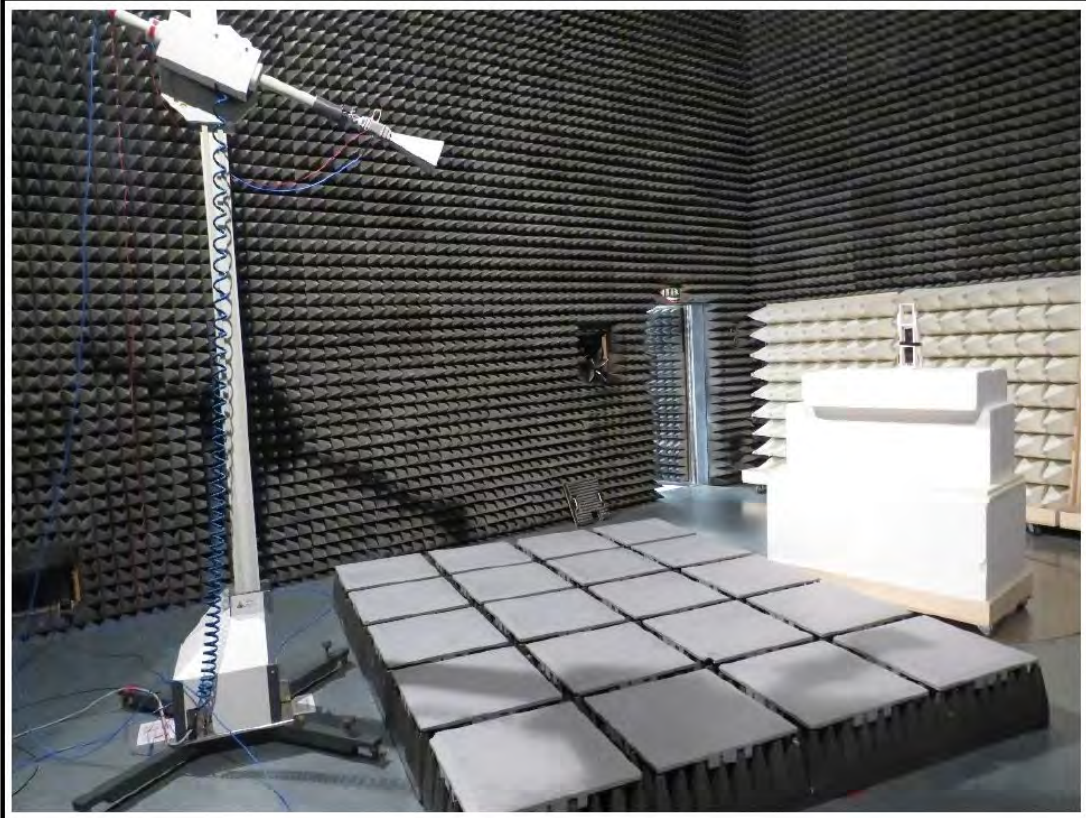

Setup for measurements below 1 GHz

Setup for measurements above 1 GHz

Setup for measurements above 1 GHz

Setup EUT alignment vertical

Setup for measurements below 1 GHz

Setup for measurements below 1 GHz

FCC ID: 2A36RVLPLEG
IC: 28100-VLPLEG
HVIN: PST

FCC ID: 2A36RVLPLEG
IC: 28100-VLPLEG
HVIN: PST

Part 15B/ICES-003

Test setup antenna VULB 9162 vertical

Test setup antenna 3117 horizontal

FCC ID: 2A36RVLPLEG
IC: 28100-VLPLEG
HVIN: PST