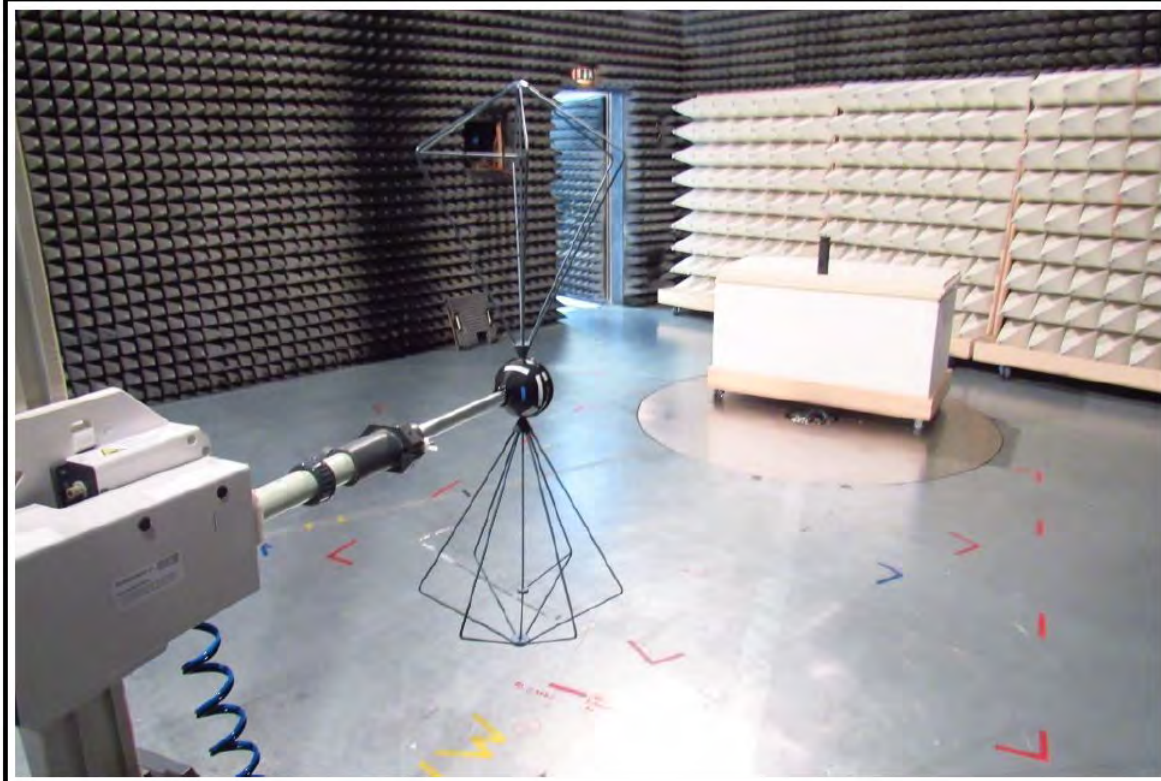

Setup for measurements below 1 GHz

Setup for measurements above 1 GHz

Setup for measurements above 1 GHz

Setup EUT alignment vertical

Setup for measurements below 1 GHz

Setup for measurements below 1 GHz

FCC ID: 2A36RVLPLEG
IC: 28100-VLPLEG
HVIN: PST

FCC ID: 2A36RVLPLEG
IC: 28100-VLPLEG
HVIN: PST

Part 15B/ICES-003

Test setup antenna VULB 9162 vertical

Test setup antenna 3117 horizontal

FCC ID: 2A36RVLPLEG
IC: 28100-VLPLEG
HVIN: PST