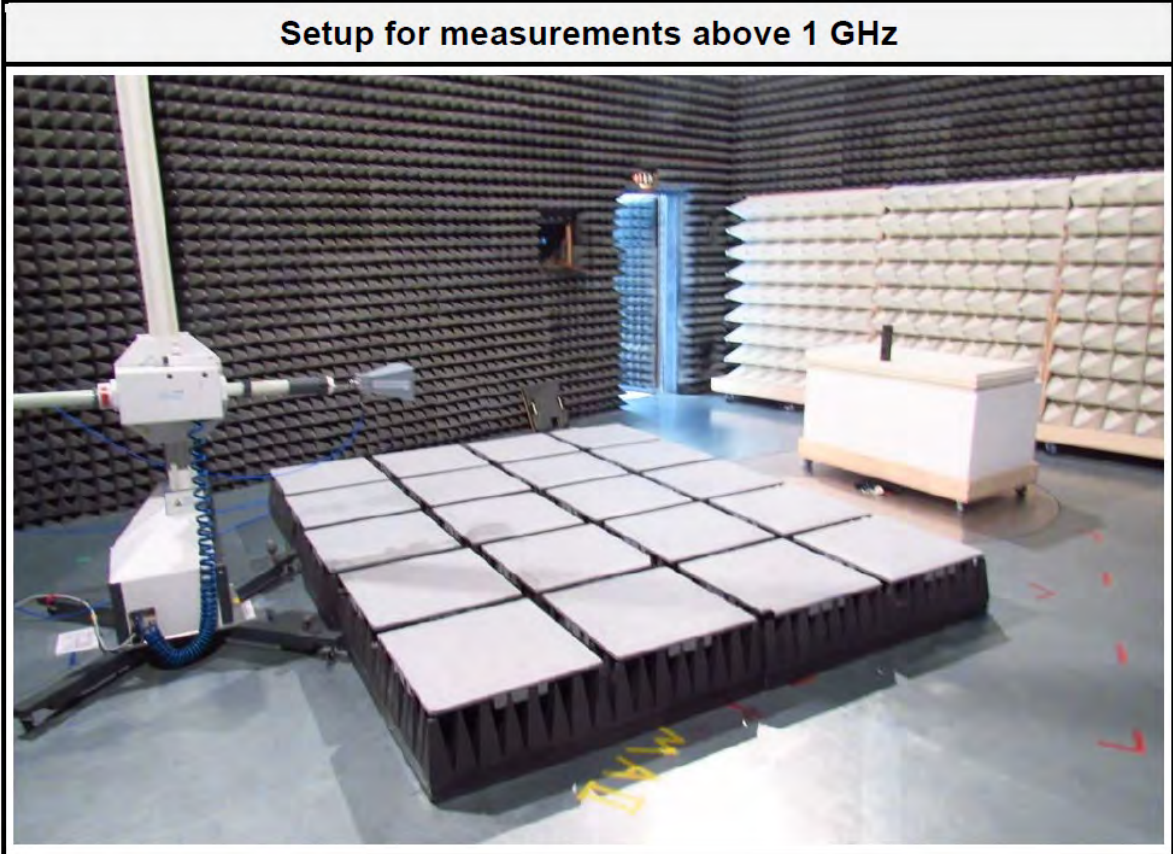

Setup for measurements below 1 GHz

Setup for measurements above 1 GHz

Setup for measurements above 1 GHz

Setup EUT alignment vertical

Setup for measurements below 1 GHz

Setup for measurements below 1 GHz

FCC ID: 2A36RVLPLEG
IC: 28100-VLPLEG
HVIN: PST

FCC ID: 2A36RVLPLEG
IC: 28100-VLPLEG
HVIN: PST

Part 15B/ICES-003

Test setup antenna VULB 9162 vertical

Test setup antenna 3117 horizontal

FCC ID: 2A36RVLPLEG
IC: 28100-VLPLEG
HVIN: PST