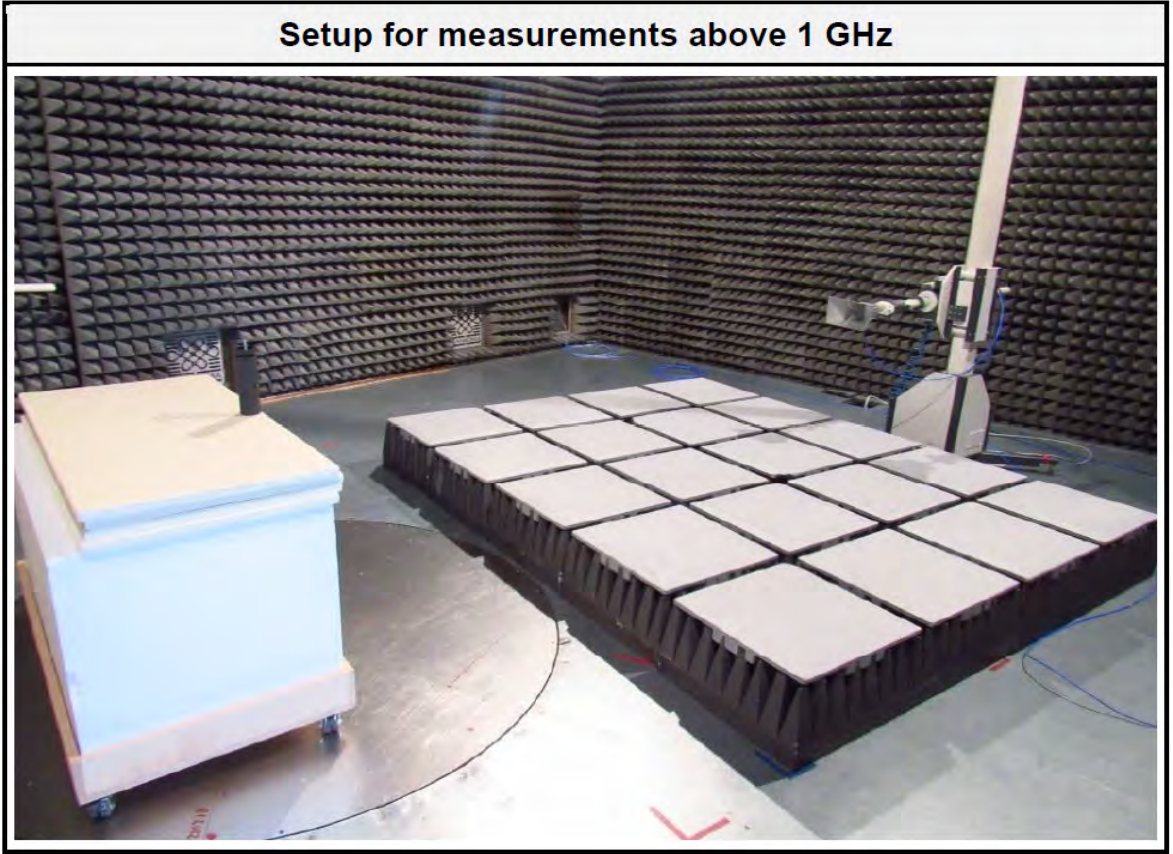

Setup for measurements below 1 GHz

Setup for measurements above 1 GHz

Setup for measurements above 1 GHz

Setup EUT alignment vertical

Setup for measurements below 1 GHz

Setup for measurements below 1 GHz

FCC ID: 2A36RVLPLEG
IC: 28100-VLPLEG
HVIN: PST

FCC ID: 2A36RVLPLEG
IC: 28100-VLPLEG
HVIN: PST

Part 15B/ICES-003

Test setup antenna VULB 9162 vertical

Test setup antenna 3117 horizontal

FCC ID: 2A36RVLPLEG
IC: 28100-VLPLEG
HVIN: PST