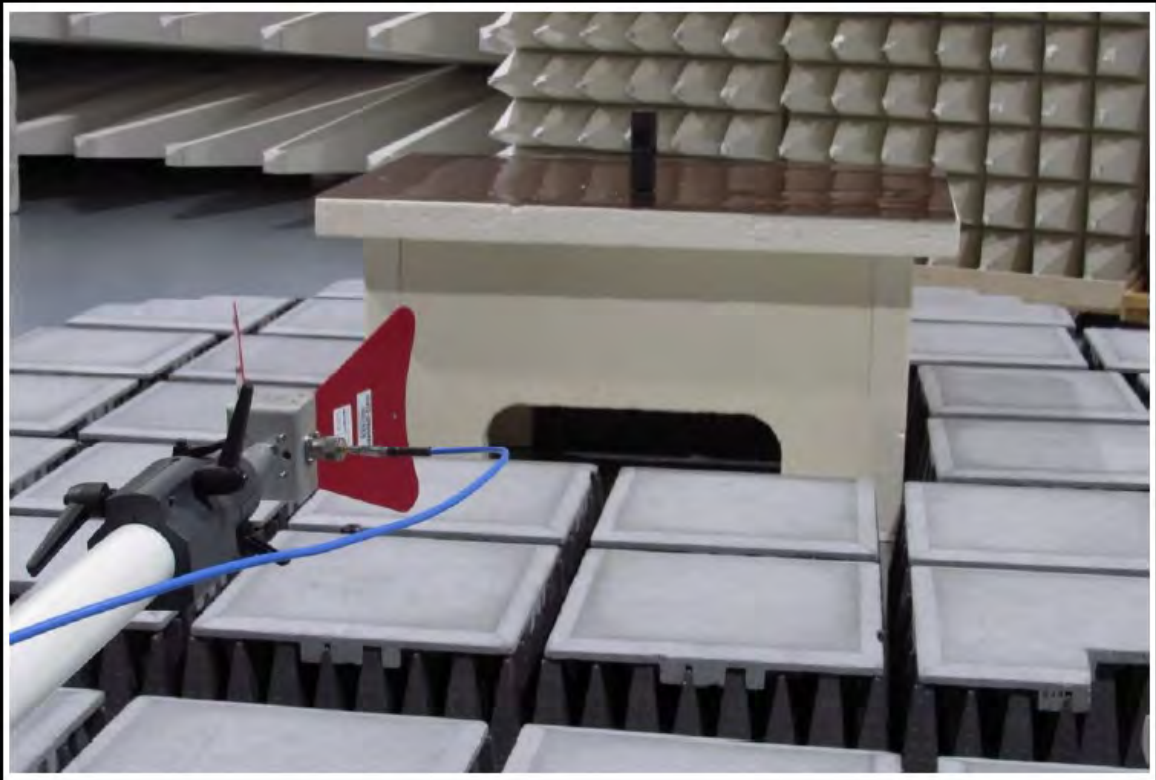

Setup for measurements below 1 GHz

Setup for measurements above 1 GHz

Setup for measurements above 1 GHz

Setup EUT alignment vertical

Setup for measurements below 1 GHz

Setup for measurements below 1 GHz

FCC ID: 2A36RVLPLEG
IC: 28100-VLPLEG
HVIN: PST

FCC ID: 2A36RVLPLEG
IC: 28100-VLPLEG
HVIN: PST

Part 15B/ICES-003

Test setup antenna VULB 9162 vertical

Test setup antenna 3117 horizontal

FCC ID: 2A36RVLPLEG
IC: 28100-VLPLEG
HVIN: PST