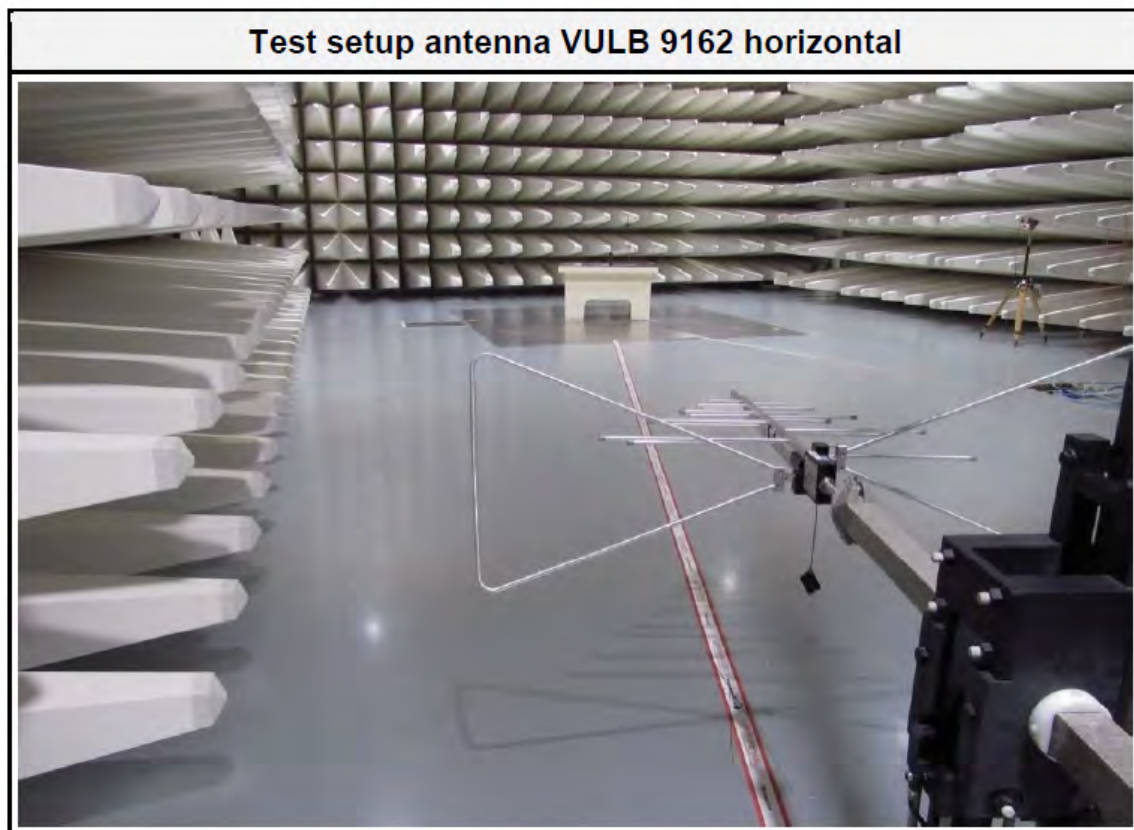

Setup for measurements below 1 GHz

Setup for measurements above 1 GHz

Setup for measurements above 1 GHz

Setup EUT alignment vertical

Setup for measurements below 1 GHz

Setup for measurements below 1 GHz

FCC ID: 2A36RVLPLEG
IC: 28100-VLPLEG
HVIN: PST

FCC ID: 2A36RVLPLEG
IC: 28100-VLPLEG
HVIN: PST

Part 15B/ICES-003

Test setup antenna VULB 9162 vertical

Test setup antenna 3117 horizontal

FCC ID: 2A36RVLPLEG
IC: 28100-VLPLEG
HVIN: PST