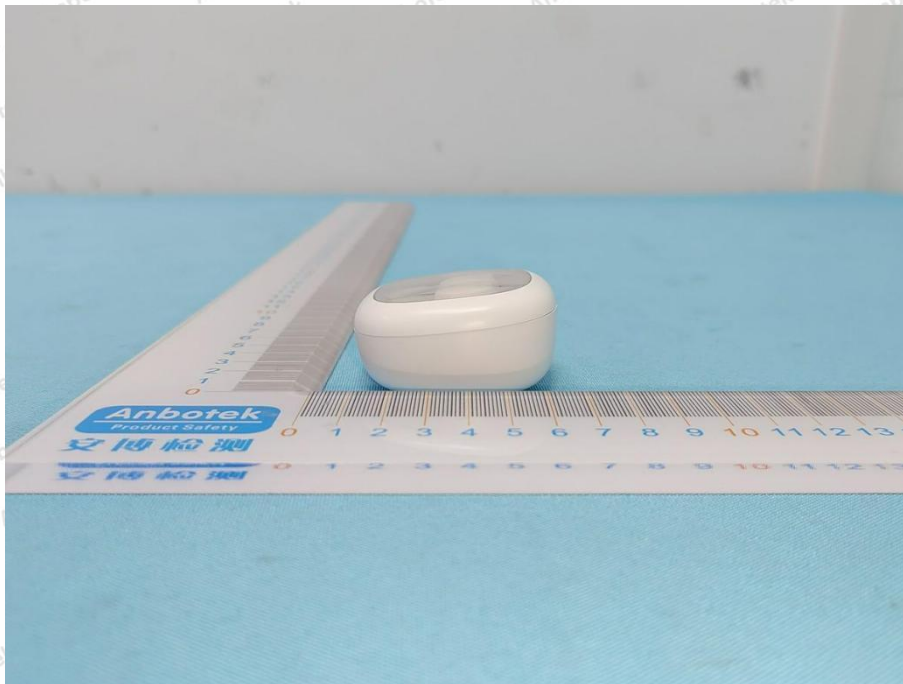

Appendix II -- External Photograph

Shenzhen Anbotek Compliance Laboratory Limited

Address: 1/F., Building D, Sogood Science and Technology Park, Sanwei Community, Hangcheng Street, Bao'an District, Shenzhen, Guangdong, China.
Tel: (86) 0755-26066440 Fax: (86) 0755-26014772 Email: service@anbotek.com