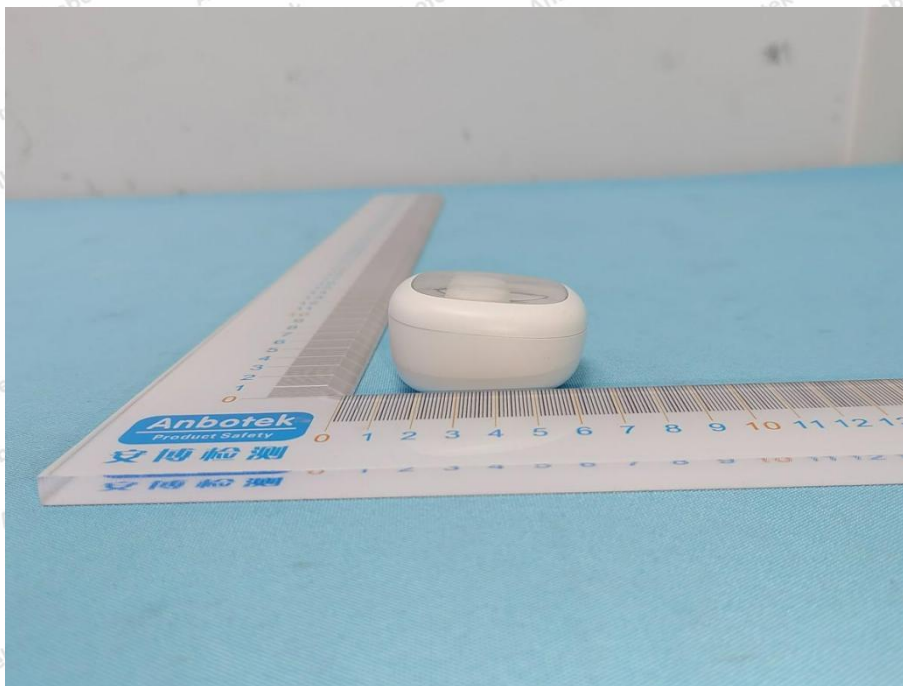

Shenzhen Anbotek Compliance Laboratory Limited

Address: 1/F., Building D, Sogood Science and Technology Park, Sanwei Community, Hangcheng Street, Bao'an District, Shenzhen, Guangdong, China.
Tel: (86) 0755-26066440 Fax: (86) 0755-26014772 Email: service@anbotek.com

Hotline
400-003-0500
www.anbotek.com.cn