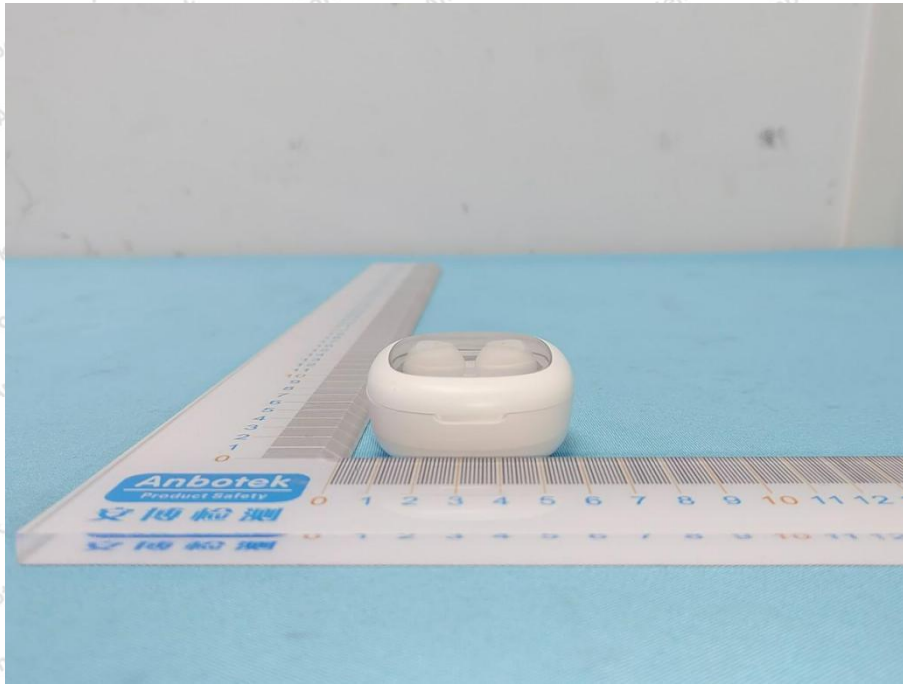

Appendix II -- External Photograph

Shenzhen Anbotek Compliance Laboratory Limited

Address: 1/F., Building D, Sogood Science and Technology Park, Sanwei Community, Hangcheng Street, Bao'an District, Shenzhen, Guangdong, China.
Tel: (86) 0755-26066440 Fax: (86) 0755-26014772 Email: service@anbotek.com